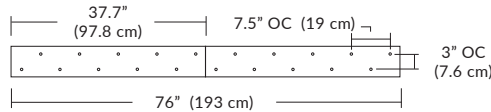

Cable Length

096 = 96" (Default Length).

XXX = Custom Length (300" = maximum length)

For Custom Lengths, please indicate length in inches.

For more information on Quatro, Duo, or Solo Modular Systems, JackTrack, or Multi-Port Canopies, see blackjacklighting.com.

Quatro

4S (4' 2x2 / 9 Port)
MQ-2409-XX-4S-X-XXX

Square Configurations

6S (6' 3x3 / 25 Port)
MQ-2425-XX-6S-X-XXX

BL Matte Black
PC Pol. Chrome
BZ Bronze
SG Satin Gold
SS Satin Silver

4L (4'x2' / 9 Port)
MQ-2425-XX-4L-X-XXX

Linear Configurations

6L (6'x2' / 25 Port)
MQ-2425-XX-6L-X-XXX

Additional configurations and options available. Contact factory for details.

Duo

6L (6'4"x6" / 10 Port)
MD-3810-XX-6L-X-XXX

Linear Configurations

9L (9'6"x6" / 18 Port)
MD-3818-XX-9L-X-XXX

BL Matte Black
PC Pol. Chrome
BZ Bronze
SG Satin Gold
SS Satin Silver

Additional configurations and options available. Contact factory for details.

Solo

Solo 48" Linear Configuration