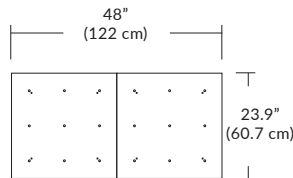

Quatro

4S (4' 2x2 / 9 Port)
MQ-2409-XX-4S-X-XXX

Square Configurations

6S (6' 3x3 / 25 Port)
MQ-2425-XX-6S-X-XXX

BL Matte Black
PC Pol. Chrome
BZ Bronze
SG Satin Gold
SS Satin Silver

4L (4'x2' / 9 Port)
MQ-2425-XX-4L-X-XXX

Linear Configurations

6L (6'x2' / 25 Port)
MQ-2425-XX-6L-X-XXX

Additional configurations and options available. Contact factory for details.

Duo

6L (6'4"x6" / 10 Port)
MD-3810-XX-6L-X-XXX

Linear Configurations