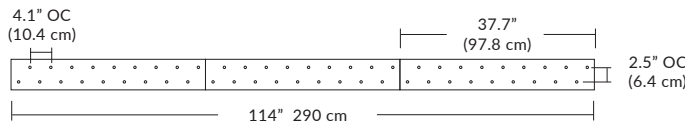

Cable Length

096 = 96" (Default Length).

XXX = Custom Length (300" = maximum length)

For Custom Lengths, please indicate length in inches.

For more information on Quatro, Duo, or Solo Modular Systems, JackTrack, or Multi-Port Canopies, see blackjacklighting.com.

Linear Configurations

6L (6'x2' / 25 Port)
MQ-2425-XX-6L-X-XXX

Additional configurations and options available. Contact factory for details.

Duo

6L (6'4"x6" / 10 Port)
MD-3810-XX-6L-X-XXX

Linear Configurations

9L (9'6"x6" / 18 Port)
MD-3818-XX-9L-X-XXX

BL Matte Black
PC Pol. Chrome
BZ Bronze
SG Satin Gold
SS Satin Silver

Additional configurations and options available. Contact factory for details.

Solo

Solo 48" Linear Configuration