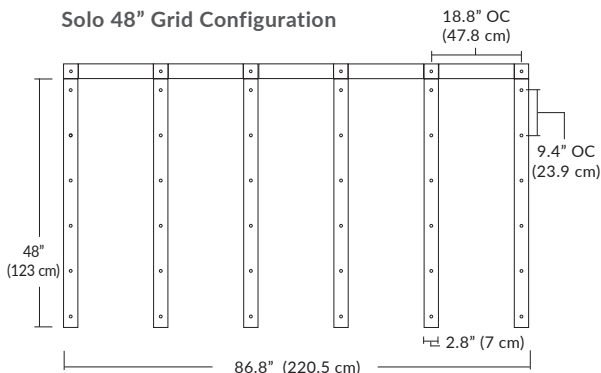

Solo 48" Grid Configuration

BL Matte Black
WH Pol. Chrome
BZ Bronze
SG Satin Gold
SS Satin Silver

Additional configurations and options available. Contact factory for details.