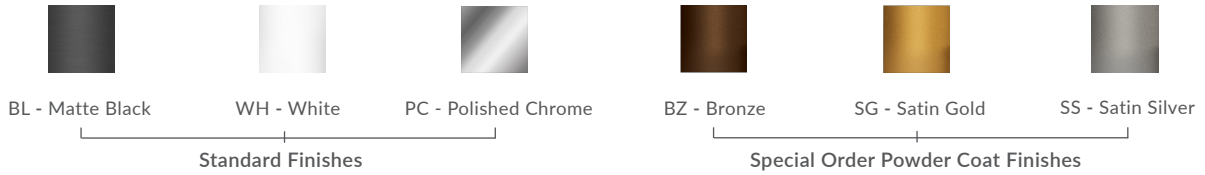

A-LAMP LIGHT GUIDE PENDANT

SPECIFICATIONS

Finish	Matte Black, White, or Polished Chrome
LED Color Temperature	3000K (standard) 2700K, 3500K, or 4000K also available
Wattage	2 Watts / 86 Lumens or 3 Watts / 133 Lumens
Input Voltage	120-277V
Color Rendering Index	90CRI
Pendant Dimensions	2.5" Dia. x 4"H
Driver Location	Integral in canopy, remote, or above canopy (depending on canopy selected)
Cable Length	96" standard / 300" maximum
Minimum Pendant Drop	7"
Maximum Std. Pendant Drop	102"

CUSTOM OPTIONS

See page 2 for socket finish and mounting options.

Shown with Polished Chrome socket

ORDERING GUIDE

← PRODUCT CODE							OPTIONS →	
CATEGORY	SERIES	DIFFUSER	SIZE	SOCKET COLOR	CCT	WATTAGE	MOUNTING	CABLE LENGTH
SP	LGD	AL	03					
SP Small Pendant	LGD Light Guide	AL A-Lamp	03 3" Diameter	Standard BL - Matte Black WH - White PC - Polished Chrome Special Order BZ - Bronze SG - Satin Gold SS - Satin Silver	27K - 2700K 30K - 3000K 35K - 3500K 40K - 4000K (30K Standard)	2W 2 Watts / 86 Lm 3W 3 Watts / 133 Lm	SP2 - 2.5" Canopy SP5 - 5" Canopy MPC - Multi-Port Canopy JTA - JackTrack	Indicate Cable Length in Inches - leave blank for default 096 = 96" (default) 300 = 300" (max.)

Example Part Number: SP-LGD-AL-03-3W-30K-3W-SP5

Socket Color

Wattage (Lumens measured at 3000K)

2W = 2 Watts / 86 Lumens, recommended for Multi-Port applications (Multi-Port system and JackTrack adapter).

Solo (L) Configuration

Solo 22" Grid Configuration

Solo 48" Grid Configuration

BL Matte Black
WH Pol. Chrome
BZ Bronze
SG Satin Gold
SS Satin Silver

Additional configurations and options available. Contact factory for details.