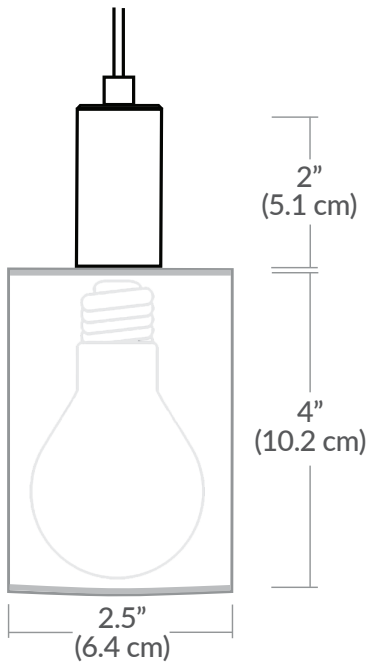

A-LAMP LIGHT GUIDE PENDANT

SPECIFICATIONS

Finish	Matte Black, White, or Polished Chrome
LED Color Temperature	3000K (standard) 2700K, 3500K, or 4000K also available
Wattage	2 Watts / 86 Lumens or 3 Watts / 133 Lumens
Input Voltage	120-277V
Color Rendering Index	90CRI
Pendant Dimensions	2.5" Dia. x 4"H
Driver Location	Integral in canopy, remote, or above canopy (depending on canopy selected)
Cable Length	96" standard / 300" maximum
Minimum Pendant Drop	7"
Maximum Std. Pendant Drop	102"

CUSTOM OPTIONS

See page 2 for socket finish and mounting options.

Shown with Polished Chrome socket

ORDERING GUIDE

← PRODUCT CODE							OPTIONS →	
CATEGORY	SERIES	DIFFUSER	SIZE	SOCKET COLOR	CCT	WATTAGE	MOUNTING	CABLE LENGTH
SP	LGD	AL	03					
SP Small Pendant	LGD Light Guide	AL A-Lamp	03 3" Diameter	Standard BL - Matte Black WH - White PC - Polished Chrome Special Order BZ - Bronze SG - Satin Gold SS - Satin Silver	27K - 2700K 30K - 3000K 35K - 3500K 40K - 4000K (30K Standard)	2W 2 Watts / 86 Lm 3W 3 Watts / 133 Lm	SP2 - 2.5" Canopy SP5 - 5" Canopy MPC - Multi-Port Canopy JTA - JackTrack	Indicate Cable Length in Inches - leave blank for default 096 = 96" (default) 300 = 300" (max.)

Cable Length

096 = 96" (Default Length).

XXX = Custom Length (300" = maximum length)

For Custom Lengths, please indicate length in inches.

For more information on Quatro, Duo, or Solo Modular Systems, JackTrack, or Multi-Port Canopies, see blackjacklighting.com.

9L (9'6"x6" / 18 Port)
MD-3818-XX-9L-X-XXX

BL Matte Black
PC Pol. Chrome
BZ Bronze
SG Satin Gold
SS Satin Silver

Additional configurations and options available. Contact factory for details.

Solo

Solo 48" Linear Configuration