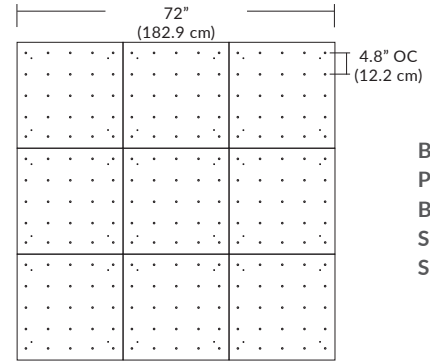

6S (6' 3x3 / 25 Port)
MQ-2425-XX-6S-X-XXX

BL Matte Black
PC Pol. Chrome
BZ Bronze
SG Satin Gold
SS Satin Silver

4L (4'x2' / 9 Port)
MQ-2425-XX-4L-X-XXX