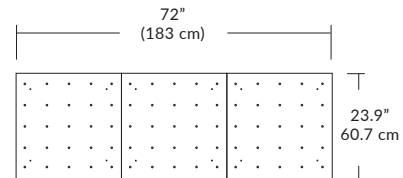

Quatro

4S (4' 2x2 / 9 Port)
MQ-2409-XX-4S-X-XXX

Square Configurations

6S (6' 3x3 / 25 Port)
MQ-2425-XX-6S-X-XXX

BL Matte Black
PC Pol. Chrome
BZ Bronze
SG Satin Gold
SS Satin Silver

4L (4'x2' / 9 Port)
MQ-2425-XX-4L-X-XXX

Linear Configurations

6L (6'x2' / 25 Port)
MQ-2425-XX-6L-X-XXX

Additional configurations and options available. Contact factory for details.

Duo

6L (6'4"x6" / 10 Port)
MD-3810-XX-6L-X-XXX

Linear Configurations