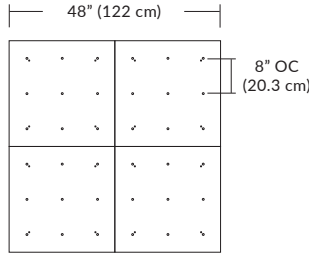

For more information on Quatro, Duo, or Solo Modular Systems, JackTrack, or Multi-Port Canopies, see blackjacklighting.com.

System	Pendant Mounting	Configuration Examples	Finish Options

Quatro

4S (4' 2x2 / 9 Port)
MQ-2409-XX-4S-X-XXX

Square Configurations