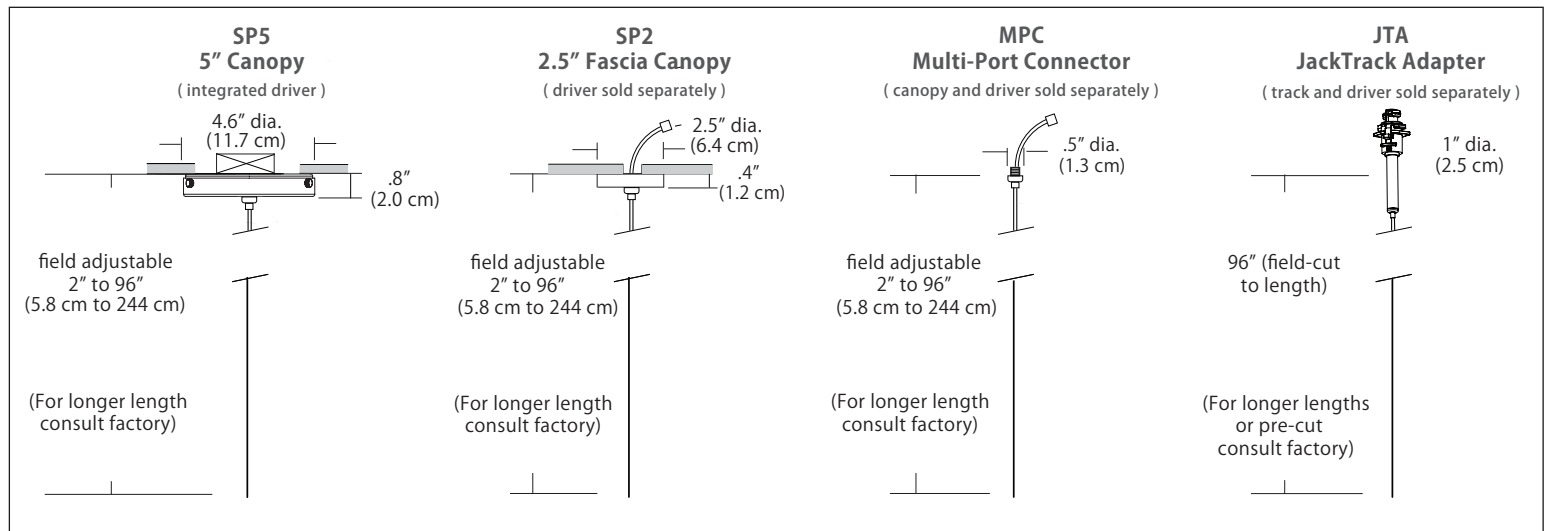

3W = 3 Watts / 133 Lumens, recommended for single pendant applications (5" Canopy and 2.5" Fascia Canopy).

Mounting

SP5 = 5" round canopy with integrated driver (included), attaches to rear of canopy and sits inside ceiling mounted junction box
Cable with modular connector attaches to canopy w/ integrated universal driver (120-277V / TRIAC, ELV, 0-10V dimming)

SP2 = 2.5" thin profile round canopy that attaches flush to a rigid ceiling (driver sold separately)
Cable with modular connector (and optional wire harness) attaches to a remote driver

MPC = Multi-port connector attaches to any of BlackJack's Multi-Port canopies (canopy and driver sold separately)
Cable with modular connector attaches to a driver inside a Multi-Port canopy (driver may be remote)

- MPC options include:
- Quatro, Duo, and Solo Modular Systems
 - Multi-Port canopies

JTA = Adapter connects the pendant in any position along the JackTrack system (track and driver sold separately)
Cable is cut to length and inserted in JackTrack adapter

Cable Length

096 = 96" (Default Length).

XXX = Custom Length (300" = maximum length)

For Custom Lengths, please indicate length in inches.

For more information on Quatro, Duo, or Solo Modular Systems, JackTrack, or Multi-Port Canopies, see blackjacklighting.com.