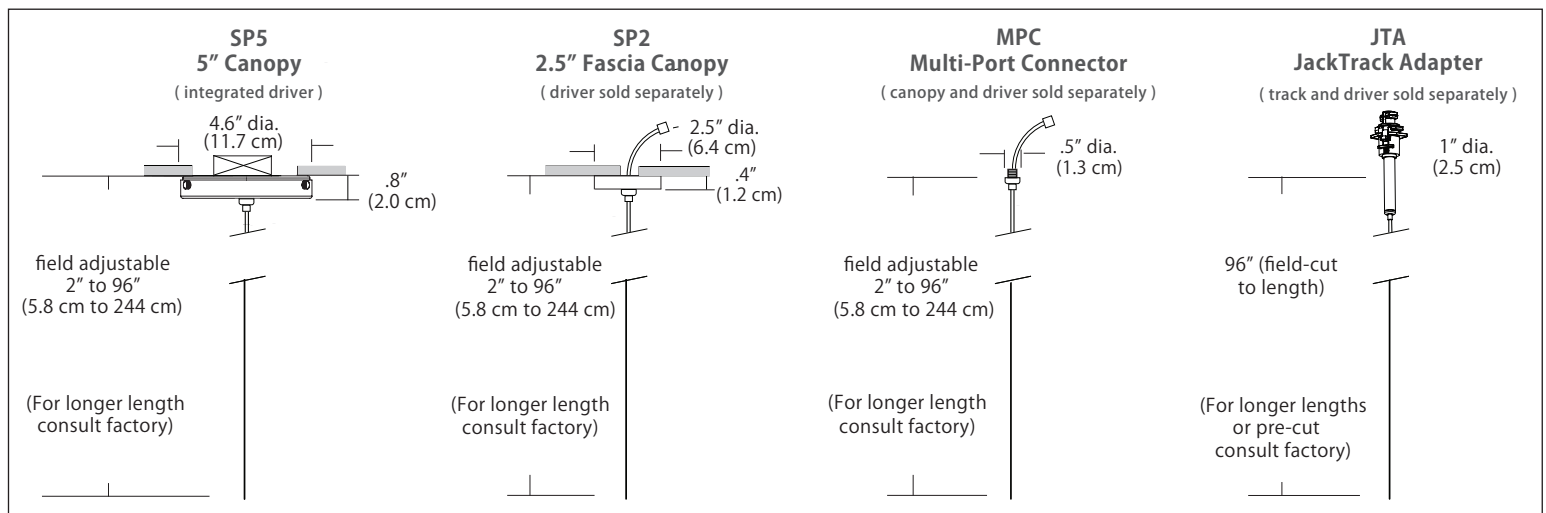

## Mounting

**SP5** = 5" round canopy with integrated driver (included), attaches to rear of canopy and sits inside ceiling mounted junction box  
*Cable with modular connector attaches to canopy w/ integrated universal driver (120-277V / TRIAC, ELV, 0-10V dimming)*

**SP2** = 2.5" thin profile round canopy that attaches flush to a rigid ceiling (driver sold separately)  
*Cable with modular connector (and optional wire harness) attaches to a remote driver*

**MPC** = Multi-port connector attaches to any of BlackJack's Multi-Port canopies (canopy and driver sold separately)  
*Cable with modular connector attaches to a driver inside a Multi-Port canopy (driver may be remote)*

MPC options include:  
 Solo Systems, Duo Systems, Quatro Systems, and JackTrack Systems  
 MPC, MPR, MS, MQ, MD canopies

**JTA** = Adapter connects the pendant in any position along the JackTrack system (track and driver sold separately)  
*Cable is cut to length and inserted in a connector at the bottom of the JackTrack adapter*

### Solo 48" Linear Configuration