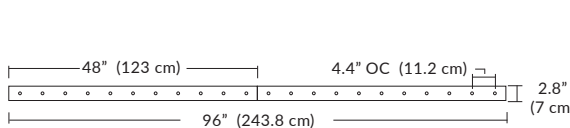

Solo

Solo 48" Linear Configuration