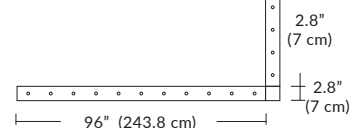

Solo (L) Configuration