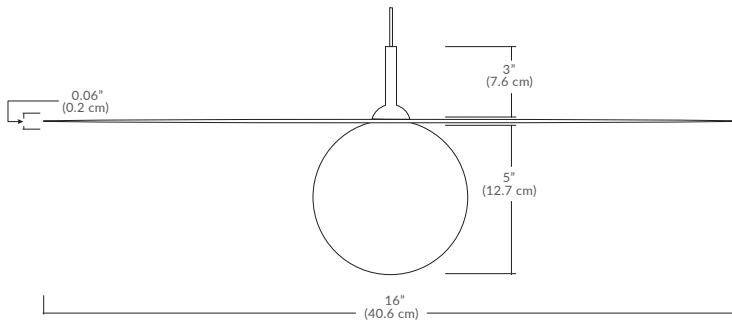

Shown in
Matte Black (BL)

ORDERING GUIDE

PRODUCT CODE							OPTIONS	
CATEGORY	SERIES	DIFFUSER	SIZE	SOCKET COLOR	CCT	WATTAGE	MOUNTING	CABLE LENGTH
SP	GRL	WH	16			3W		
SP Small Pendant	GRL Large White Glass Globe with 16" Brim	WH White	16 16" Diameter	Standard BL - Matte Black WH - White PC - Polished Chrome Special Order BZ - Bronze SG - Satin Gold SS - Satin Silver	27K - 2700K 30K - 3000K 35K - 3500K 40K - 4000K (30K Standard)	3W 3 Watts / 234 Lm	SP2 - 2.5" Canopy SP5 - 5" Canopy MPC - Multi-Port Canopy JTA - JackTrack	Indicate Cable Length in Inches - leave blank for default 096 = 96" (default) 300 = 300" (max.)

Example Part Number: SP-GRL-WH-16-BL-30K-3W-SP5