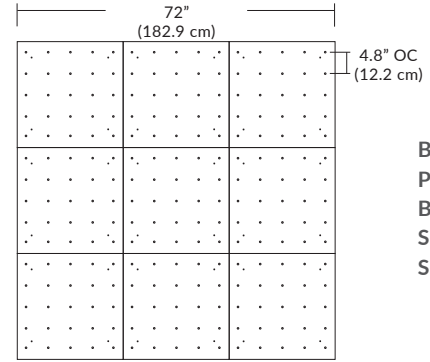

6S (6' 3x3 / 25 Port)
MQ-2425-XX-6S-X-XXX

BL Matte Black
PC Pol. Chrome
BZ Bronze
SG Satin Gold
SS Satin Silver

4L (4'x2' / 9 Port)
MQ-2425-XX-4L-X-XXX