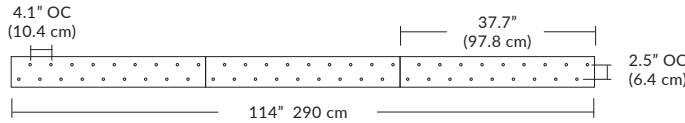

BL Matte Black
PC Pol. Chrome
BZ Bronze
SG Satin Gold
SS Satin Silver

9L (9'6"x6" / 18 Port)
MD-3818-XX-9L-X-XXX

Additional configurations and options available. Contact factory for details.