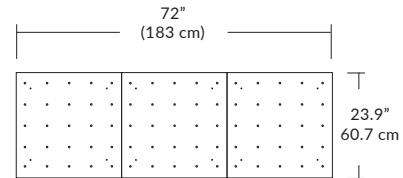

### Square Configurations

6S (6' 3x3 / 25 Port)  
MQ-2425-XX-6S-X-XXX

BL Matte Black  
PC Pol. Chrome  
BZ Bronze  
SG Satin Gold  
SS Satin Silver

4L (4'x2' / 9 Port)  
MQ-2425-XX-4L-X-XXX

### Linear Configurations

6L (6'x2' / 25 Port)  
MQ-2425-XX-6L-X-XXX

Additional configurations and options available. Contact factory for details.