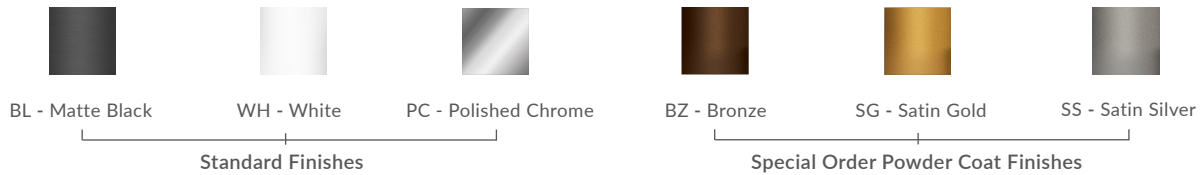

### SPECIFICATIONS

|                       |   |
|-----------------------|---|
| Finish                | Matte Black, White, or Polished Chrome  |
| LED Color Temperature | 2700K, 3000K, 3500K, 4000K<br>3000K Standard                                  |
| Wattage               | 3 Watts / 234 Lumens  |
| Driver Location       | Integral in canopy, remote, or above canopy<br>(depending on canopy selected) |
| Dimming               | Universal (TRIAC, ELV, 0-10V)   |
| Color Rendering Index | 90CRI   |
| Input Voltage         | 120-277VAC - 50/60Hz  |
| Cable Length          | 8' (for longer lengths, consult factory)                                      |

### CUSTOM OPTIONS

See page 2 for socket finish and cord color options.

Shown in  
Matte Black (BL)

### ORDERING GUIDE

| PRODUCT CODE        |  |             |                    |  |  |                        | OPTIONS  |   |
|---------------------|--|-------------|--------------------|--|--|------------------------|--|---|
| CATEGORY            | SERIES                                       | DIFFUSER    | SIZE               | SOCKET COLOR   | CCT  | WATTAGE                | MOUNTING   | CABLE LENGTH  |
| <b>SP</b>           | <b>GRL</b>                                   | <b>WH</b>   | <b>16</b>          |  |  | <b>3W</b>              |  |   |
| SP<br>Small Pendant | GRL<br>Large White Glass Globe with 16" Brim | WH<br>White | 16<br>16" Diameter | Standard<br>BL - Matte Black<br>WH - White<br>PC - Polished Chrome<br><br>Special Order<br>BZ - Bronze<br>SG - Satin Gold<br>SS - Satin Silver | 27K - 2700K<br>30K - 3000K<br>35K - 3500K<br>40K - 4000K<br><br>(30K Standard) | 3W<br>3 Watts / 234 Lm | SP2 - 2.5" Canopy<br>SP5 - 5" Canopy<br>MPC - Multi-Port Canopy<br>JTA - JackTrack | Indicate Cable Length in Inches - leave blank for default<br>096 = 96" (default)<br>300 = 300" (max.) |

## Socket Color