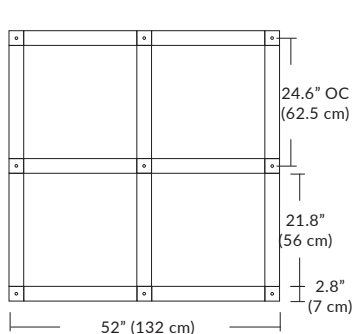

Solo (L) Configuration

Solo 22" Grid Configuration