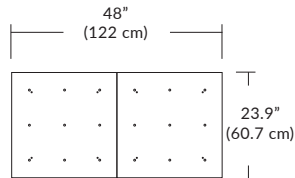

### ORDERING GUIDE

| PRODUCT CODE        |  |             |                    |  |  |                        | OPTIONS  |   |
|---------------------|--|-------------|--------------------|--|--|------------------------|--|---|
| CATEGORY            | SERIES                                       | DIFFUSER    | SIZE               | SOCKET COLOR   | CCT  | WATTAGE                | MOUNTING   | CABLE LENGTH  |
| <b>SP</b>           | <b>GRL</b>                                   | <b>WH</b>   | <b>16</b>          |  |  | <b>3W</b>              |  |   |
| SP<br>Small Pendant | GRL<br>Large White Glass Globe with 16" Brim | WH<br>White | 16<br>16" Diameter | Standard<br>BL - Matte Black<br>WH - White<br>PC - Polished Chrome<br><br>Special Order<br>BZ - Bronze<br>SG - Satin Gold<br>SS - Satin Silver | 27K - 2700K<br>30K - 3000K<br>35K - 3500K<br>40K - 4000K<br><br>(30K Standard) | 3W<br>3 Watts / 234 Lm | SP2 - 2.5" Canopy<br>SP5 - 5" Canopy<br>MPC - Multi-Port Canopy<br>JTA - JackTrack | Indicate Cable Length in Inches - leave blank for default<br>096 = 96" (default)<br>300 = 300" (max.) |

### Square Configurations

6S (6' 3x3 / 25 Port)  
MQ-2425-XX-6S-X-XXX

BL Matte Black  
PC Pol. Chrome  
BZ Bronze  
SG Satin Gold  
SS Satin Silver

4L (4'x2' / 9 Port)  
MQ-2425-XX-4L-X-XXX

### Linear Configurations

6L (6'x2' / 25 Port)  
MQ-2425-XX-6L-X-XXX

Additional configurations and options available. Contact factory for details.