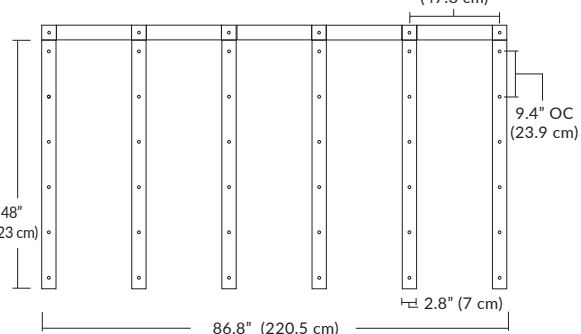

Solo 48" Grid Configuration

BL Matte Black
WH Pol. Chrome
BZ Bronze
SG Satin Gold
SS Satin Silver

Additional configurations and options available. Contact factory for details.