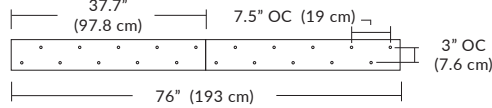

Linear Configurations