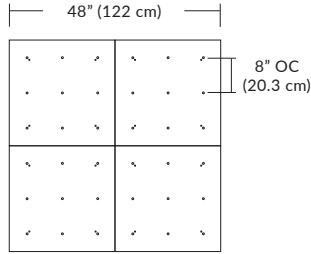

For more information on Quatro, Duo, or Solo Modular Systems, JackTrack, or Multi-Port Canopies, see blackjacklighting.com.

System	Pendant Mounting	Configuration Examples	Finish Options

Quatro

4S (4' 2x2 / 9 Port)
MQ-2409-XX-4S-X-XXX

Square Configurations