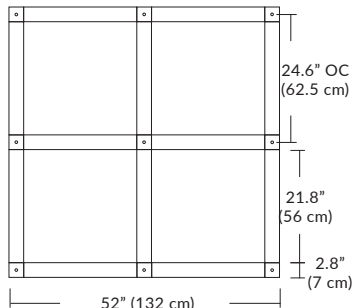

Solo 22" Grid Configuration