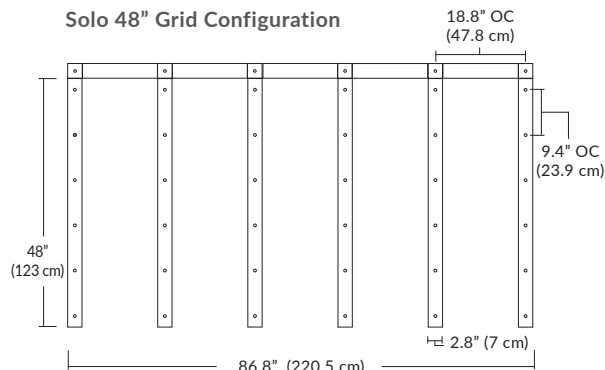

Linear Configurations

6L (6'x2' / 25 Port)
MQ-2425-XX-6L-X-XXX

Additional configurations and options available. Contact factory for details.

Duo

6L (6'4"x6" / 10 Port)
MD-3810-XX-6L-X-XXX

Linear Configurations

9L (9'6"x6" / 18 Port)
MD-3818-XX-9L-X-XXX

BL Matte Black
PC Pol. Chrome
BZ Bronze
SG Satin Gold
SS Satin Silver

Additional configurations and options available. Contact factory for details.

Solo

Solo 48" Linear Configuration

Solo (L) Configuration

Solo 22" Grid Configuration

Solo 48" Grid Configuration

BL Matte Black
WH Pol. Chrome
BZ Bronze
SG Satin Gold
SS Satin Silver

Additional configurations and options available. Contact factory for details.