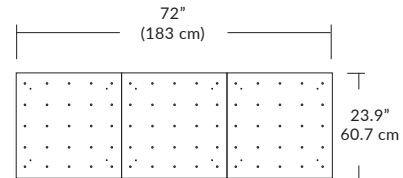

Quatro

4S (4' 2x2 / 9 Port)
MQ-2409-XX-4S-X-XXX

Square Configurations

6S (6' 3x3 / 25 Port)
MQ-2425-XX-6S-X-XXX

BL Matte Black
PC Pol. Chrome
BZ Bronze
SG Satin Gold
SS Satin Silver

4L (4'x2' / 9 Port)
MQ-2425-XX-4L-X-XXX

Linear Configurations

6L (6'x2' / 25 Port)
MQ-2425-XX-6L-X-XXX

Additional configurations and options available. Contact factory for details.

Duo

6L (6'4"x6" / 10 Port)
MD-3810-XX-6L-X-XXX

Linear Configurations

9L (9'6"x6" / 18 Port)
MD-3818-XX-9L-X-XXX

BL Matte Black
PC Pol. Chrome
BZ Bronze
SG Satin Gold
SS Satin Silver

Additional configurations and options available. Contact factory for details.

Solo

Solo 48" Linear Configuration