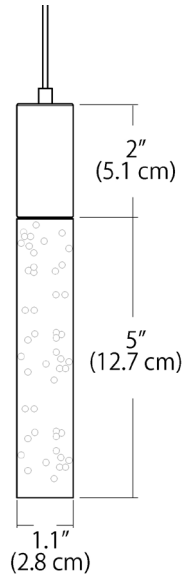

BUBBLE 1" LIGHT GUIDE SMALL PENDANT

SPECIFICATIONS

Finish	Matte Black, White, or Polished Chrome
LED Color Temperature	3000K (standard) 2700K, 3500K, or 4000K also available
Wattage	2 Watts / 86 Lumens 3 Watts / 133 Lumens
Driver Location	Integral in canopy, remote, or above canopy (depending on canopy selected)
Dimming	Universal (TRIAC, ELV, 0-10V)
Color Rendering Index	90CRI
Input Voltage	120VAC - 50/60Hz
Cable Length	8' (for longer lengths, consult factory)

CUSTOM OPTIONS

See page 2 for socket finish options.

Shown in
Matte Black (BL)

ORDERING GUIDE

CATEGORY	SERIES	DIFFUSER	SIZE	SOCKET COLOR	CCT	WATTAGE	MOUNTING	CABLE LENGTH
SP Small Pendant	LGD Light Guide	BU Bubble	01 1" Diameter	Standard BL - Matte Black WH - White PC - Polished Chrome Special Order BZ - Bronze SG - Satin Gold SS - Satin Silver	27K - 2700K 30K - 3000K 35K - 3500K 40K - 4000K (30K Standard)	2W 2 Watts / 86 Lm 3W 3 Watts / 133 Lm	SP2 - 2.5" Canopy SP5 - 5" Canopy MPC - Multi-Port Canopy JTA - JackTrack	Indicate Cable Length in Inches - leave blank for default 096 = 96" (default) 300 = 300" (max.)

XXX = Custom Length (300" = maximum length)

For Custom Lengths, please indicate length in inches.

For more information on Quatro, Duo, or Solo Modular Systems, JackTrack, or Multi-Port Canopies, see blackjacklighting.com.