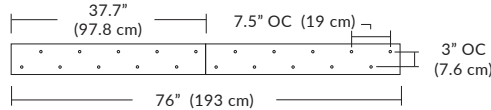

Quatro

4S (4' 2x2 / 9 Port)
MQ-2409-XX-4S-X-XXX

Square Configurations

6S (6' 3x3 / 25 Port)
MQ-2425-XX-6S-X-XXX

BL Matte Black
PC Pol. Chrome
BZ Bronze
SG Satin Gold
SS Satin Silver

4L (4'x2' / 9 Port)
MQ-2425-XX-4L-X-XXX

Linear Configurations

6L (6'x2' / 25 Port)
MQ-2425-XX-6L-X-XXX

Additional configurations and options available. Contact factory for details.

Duo

6L (6'4"x6" / 10 Port)
MD-3810-XX-6L-X-XXX

Linear Configurations

9L (9'6"x6" / 18 Port)
MD-3818-XX-9L-X-XXX

BL Matte Black
PC Pol. Chrome
BZ Bronze
SG Satin Gold
SS Satin Silver

Additional configurations and options available. Contact factory for details.

Solo

Solo 48" Linear Configuration