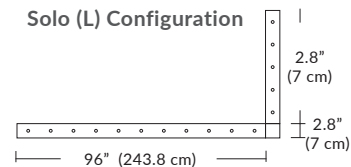

Solo (L) Configuration