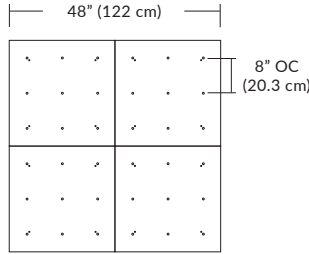

For more information on Quatro, Duo, or Solo Modular Systems, JackTrack, or Multi-Port Canopies, see blackjacklighting.com.

System	Pendant Mounting	Configuration Examples	Finish Options

Quatro

4S (4' 2x2 / 9 Port)
MQ-2409-XX-4S-X-XXX

Square Configurations