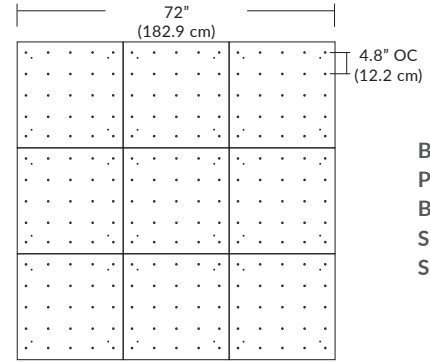

Quatro

4S (4' 2x2 / 9 Port)
MQ-2409-XX-4S-X-XXX

Square Configurations

6S (6' 3x3 / 25 Port)
MQ-2425-XX-6S-X-XXX

BL Matte Black
PC Pol. Chrome
BZ Bronze
SG Satin Gold
SS Satin Silver

4L (4'x2' / 9 Port)
MQ-2425-XX-4L-X-XXX