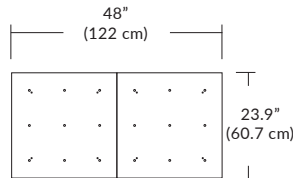

Quatro

4S (4' 2x2 / 9 Port)
MQ-2409-XX-4S-X-XXX

Square Configurations

6S (6' 3x3 / 25 Port)
MQ-2425-XX-6S-X-XXX

BL Matte Black
PC Pol. Chrome
BZ Bronze
SG Satin Gold
SS Satin Silver

4L (4'x2' / 9 Port)
MQ-2425-XX-4L-X-XXX

Linear Configurations

6L (6'x2' / 25 Port)
MQ-2425-XX-6L-X-XXX

Additional configurations and options available. Contact factory for details.

Duo

6L (6'4"x6" / 10 Port)
MD-3810-XX-6L-X-XXX

Linear Configurations

9L (9'6"x6" / 18 Port)
MD-3818-XX-9L-X-XXX

BL Matte Black
PC Pol. Chrome
BZ Bronze
SG Satin Gold
SS Satin Silver

Additional configurations and options available. Contact factory for details.

Solo

Solo 48" Linear Configuration