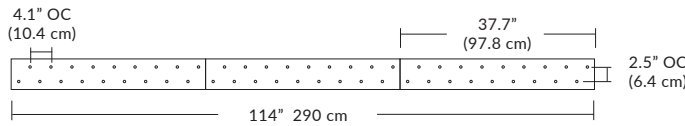

Quatro

4S (4' 2x2 / 9 Port)
MQ-2409-XX-4S-X-XXX

Square Configurations

6S (6' 3x3 / 25 Port)
MQ-2425-XX-6S-X-XXX

BL Matte Black
PC Pol. Chrome
BZ Bronze
SG Satin Gold
SS Satin Silver

4L (4'x2' / 9 Port)
MQ-2425-XX-4L-X-XXX

Linear Configurations

6L (6'x2' / 25 Port)
MQ-2425-XX-6L-X-XXX

Additional configurations and options available. Contact factory for details.

Duo

6L (6'4"x6" / 10 Port)
MD-3810-XX-6L-X-XXX

Linear Configurations

9L (9'6"x6" / 18 Port)
MD-3818-XX-9L-X-XXX

BL Matte Black
PC Pol. Chrome
BZ Bronze
SG Satin Gold
SS Satin Silver

Additional configurations and options available. Contact factory for details.

Solo

Solo 48" Linear Configuration