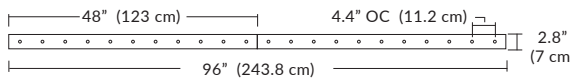

Linear Configurations

6L (6'x2' / 25 Port)
MQ-2425-XX-6L-X-XXX

Additional configurations and options available. Contact factory for details.

Duo

6L (6'4"x6" / 10 Port)
MD-3810-XX-6L-X-XXX

Linear Configurations

9L (9'6"x6" / 18 Port)
MD-3818-XX-9L-X-XXX

BL Matte Black
PC Pol. Chrome
BZ Bronze
SG Satin Gold
SS Satin Silver

Additional configurations and options available. Contact factory for details.

Solo

Solo 48" Linear Configuration

Solo (L) Configuration

Solo 22" Grid Configuration

Solo 48" Grid Configuration

BL Matte Black
WH Pol. Chrome
BZ Bronze
SG Satin Gold
SS Satin Silver

Additional configurations and options available. Contact factory for details.