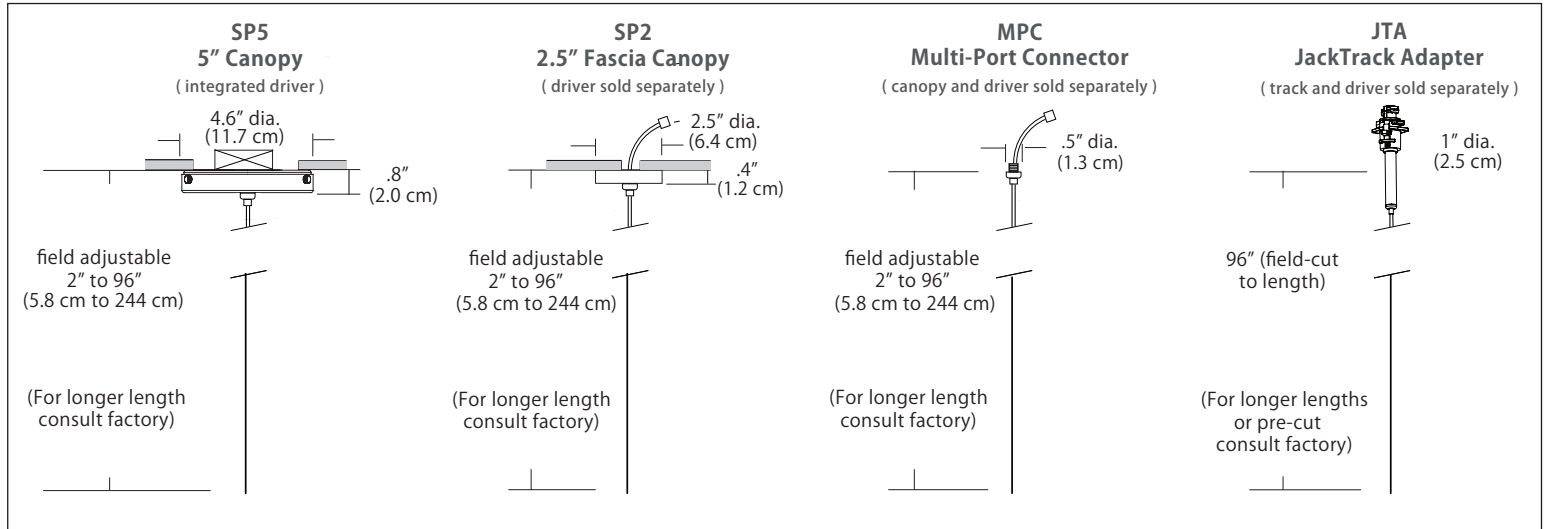

3W = 3 Watts / 133 Lumens, recommended for single pendant applications (5" Canopy and 2.5" Fascia Canopy).

Mounting

SP5 = 5" round canopy with integrated driver (included), attaches to rear of canopy and sits inside ceiling mounted junction box
Cable with modular connector attaches to canopy w/ integrated universal driver (120-277V / TRIAC, ELV, 0-10V dimming)

SP2 = 2.5" thin profile round canopy that attaches flush to a rigid ceiling (driver sold separately)
Cable with modular connector (and optional wire harness) attaches to a remote driver

MPC = Multi-port connector attaches to any of BlackJack's Multi-Port canopies (canopy and driver sold separately)
Cable with modular connector attaches to a driver inside a Multi-Port canopy (driver may be remote)
 MPC options include:
 - Quatro, Duo, and Solo Modular Systems
 - Multi-Port canopies

JTA = Adapter connects the pendant in any position along the JackTrack system (track and driver sold separately)
Cable is cut to length and inserted in JackTrack adapter

Cable Length

096 = 96" (Default Length).

XXX = Custom Length (300" = maximum length)

For Custom Lengths, please indicate length in inches.

For more information on Quatro, Duo, or Solo Modular Systems, JackTrack, or Multi-Port Canopies, see blackjacklighting.com.