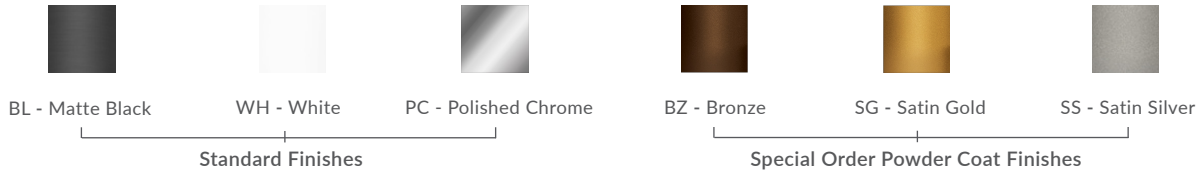

BUBBLE 1" LIGHT GUIDE SMALL PENDANT

SPECIFICATIONS

Finish	Matte Black, White, or Polished Chrome
LED Color Temperature	3000K (standard) 2700K, 3500K, or 4000K also available
Wattage	2 Watts / 86 Lumens 3 Watts / 133 Lumens
Driver Location	Integral in canopy, remote, or above canopy (depending on canopy selected)
Dimming	Universal (TRIAC, ELV, 0-10V)
Color Rendering Index	90CRI
Input Voltage	120VAC - 50/60Hz
Cable Length	8' (for longer lengths, consult factory)

CUSTOM OPTIONS

See page 2 for socket finish options.

Shown in
Matte Black (BL)

ORDERING GUIDE

CATEGORY	SERIES	DIFFUSER	SIZE	SOCKET COLOR	CCT	WATTAGE	MOUNTING	CABLE LENGTH
SP Small Pendant	LGD Light Guide	BU Bubble	01 1" Diameter	Standard BL - Matte Black WH - White PC - Polished Chrome Special Order BZ - Bronze SG - Satin Gold SS - Satin Silver	27K - 2700K 30K - 3000K 35K - 3500K 40K - 4000K (30K Standard)	2W 2 Watts / 86 Lm 3W 3 Watts / 133 Lm	SP2 - 2.5" Canopy SP5 - 5" Canopy MPC - Multi-Port Canopy JTA - JackTrack	Indicate Cable Length in Inches - leave blank for default 096 = 96" (default) 300 = 300" (max.)

Example Part Number: SP-LGD-BU-01-BL-30K-3W-SP5

Socket Color

Wattage (Lumens measured at 3000K)

2W = 2 Watts / 86 Lumens, recommended for Multi-Port applications (Multi-Port system and JackTrack adapter).