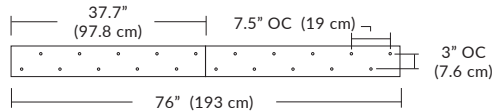

Linear Configurations

6L (6'x2' / 25 Port)
MQ-2425-XX-6L-X-XXX

Duo

6L (6'4"x6" / 10 Port)
MD-3810-XX-6L-X-XXX

Linear Configurations

BL Matte Black
PC Pol. Chrome
BZ Bronze
SG Satin Gold
SS Satin Silver

9L (9'6"x6" / 18 Port)
MD-3818-XX-9L-X-XXX

Solo

Solo 48" Linear Configuration

Solo (L) Configuration

Solo 22" Grid Configuration

Solo 48" Grid Configuration

BL Matte Black
PC Pol. Chrome
BZ Bronze
SG Satin Gold
SS Satin Silver