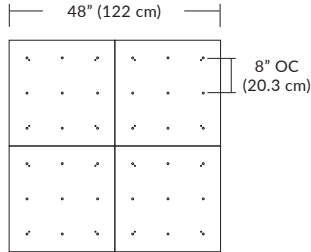

For more information on Solo Systems, Duo Systems, Quatro Systems, JackTrack Systems, or Multi-Port Canopies, see blackjacklighting.com.

System	Pendant Mounting	Configuration Examples	Finish Options

Quatro

4S (4' 2x2 / 9 Port)
MQ-2409-XX-4S-X-XXX

Square Configurations