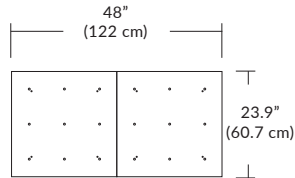

Linear Configurations