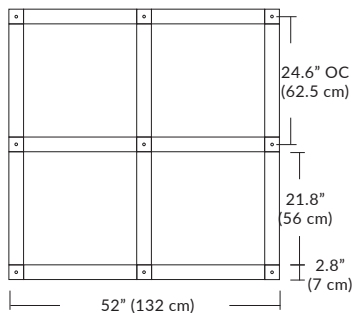

Linear Configurations

6L (6'x2' / 25 Port)
MQ-2425-XX-6L-X-XXX

Duo

6L (6'4"x6" / 10 Port)
MD-3810-XX-6L-X-XXX

Linear Configurations

BL Matte Black
PC Pol. Chrome
BZ Bronze
SG Satin Gold
SS Satin Silver

9L (9'6"x6" / 18 Port)
MD-3818-XX-9L-X-XXX

Solo

Solo 48" Linear Configuration

Solo (L) Configuration

Solo 22" Grid Configuration

Solo 48" Grid Configuration

BL Matte Black
PC Pol. Chrome
BZ Bronze
SG Satin Gold
SS Satin Silver