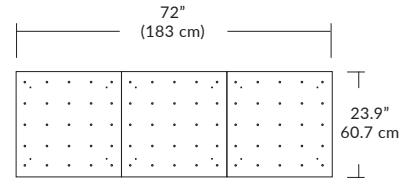

Quatro

4S (4' 2x2 / 9 Port)
MQ-2409-XX-4S-X-XXX

Square Configurations

6S (6' 3x3 / 25 Port)
MQ-2425-XX-6S-X-XXX

BL Matte Black
PC Pol. Chrome
BZ Bronze
SG Satin Gold
SS Satin Silver

4L (4'x2' / 9 Port)
MQ-2425-XX-4L-X-XXX

Linear Configurations

6L (6'x2' / 25 Port)
MQ-2425-XX-6L-X-XXX

Duo

6L (6'4"x6" / 10 Port)
MD-3810-XX-6L-X-XXX

Linear Configurations

BL Matte Black
PC Pol. Chrome
BZ Bronze
SG Satin Gold
SS Satin Silver

9L (9'6"x6" / 18 Port)
MD-3818-XX-9L-X-XXX