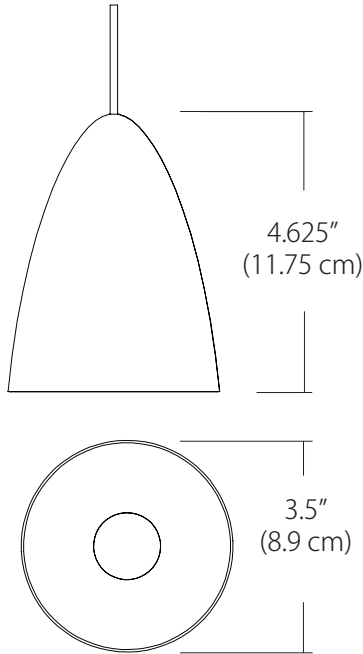

4" BULLET LED PENDANT

SPECIFICATIONS

Finishes	Matte Black w/ Copper or White w/Gold
LED Color Temperature	3000K (standard) 2700K, 3500K, or 4000K also available
Wattage	3W
Lumen Output	64 lm
Canopy Mounting	4.6" Dia. x 0.5"H (SP5 mounting option)
Driver Location	Integral in canopy, remote, or above canopy (depending on canopy selected)
Color Rendering Index	90CRI
Input Voltage	120-277V
Pendant Dimensions	3.5" Dia. x 4.6"H
Cable Length	8' (for longer lengths, consult factory)

Black w/Copper

White w/Gold

ORDERING GUIDE

← PRODUCT CODE								OPTIONS →	
CATEGORY	SERIES	DIFFUSER	SIZE	SOCKET COLOR	CCT	WATTAGE	MOUNTING	CABLE LENGTH	
SP	BL4	FR	04	BC	30K	3W	SP5	096	
Small Pendant	4" Bullet Pendant	Frosted	4" Height	Matte Black w/Copper	27K - 2700K 30K - 3000K 35K - 3500K 40K - 4000K (30K Standard)	3 Watts / 64 Lm	5" Canopy Multi-Port Canopy JackTrack	Indicate Cable Length in Inches - leave blank for default 096 = 96" (default) 300 = 300" (max.)	
				White w/Gold					

Cable Length

096 = 96" (Default Length).

XXX = Custom Length (300" = maximum length)

For Custom Lengths, please indicate length in inches.

For more information on Solo Systems, Duo Systems, Quatro Systems, JackTrack Systems, or Multi-Port Canopies, see blackjacklighting.com.