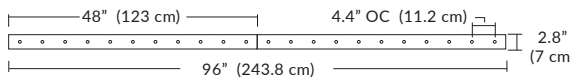

Quatro

4S (4' 2x2 / 9 Port)
MQ-2409-XX-4S-X-XXX

Square Configurations

6S (6' 3x3 / 25 Port)
MQ-2425-XX-6S-X-XXX

BL Matte Black
PC Pol. Chrome
BZ Bronze
SG Satin Gold
SS Satin Silver

4L (4'x2' / 9 Port)
MQ-2425-XX-4L-X-XXX

Linear Configurations

6L (6'x2' / 25 Port)
MQ-2425-XX-6L-X-XXX

Duo

6L (6'4"x6" / 10 Port)
MD-3810-XX-6L-X-XXX

Linear Configurations

BL Matte Black
PC Pol. Chrome
BZ Bronze
SG Satin Gold
SS Satin Silver

9L (9'6"x6" / 18 Port)
MD-3818-XX-9L-X-XXX

Solo

Solo 48" Linear Configuration

Solo (L) Configuration

Solo 22" Grid Configuration

Solo 48" Grid Configuration

BL Matte Black
PC Pol. Chrome
BZ Bronze
SG Satin Gold
SS Satin Silver