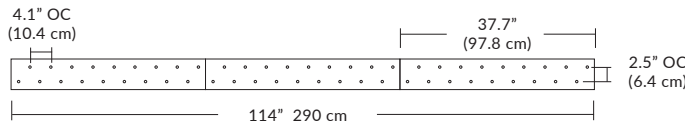

Linear Configurations

6L (6'x2' / 25 Port)
MQ-2425-XX-6L-X-XXX

Duo

6L (6'4"x6" / 10 Port)
MD-3810-XX-6L-X-XXX

Linear Configurations

BL Matte Black
PC Pol. Chrome
BZ Bronze
SG Satin Gold
SS Satin Silver

9L (9'6"x6" / 18 Port)
MD-3818-XX-9L-X-XXX