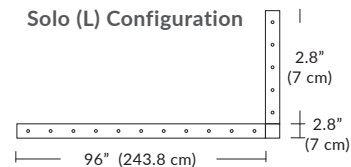

Solo (L) Configuration