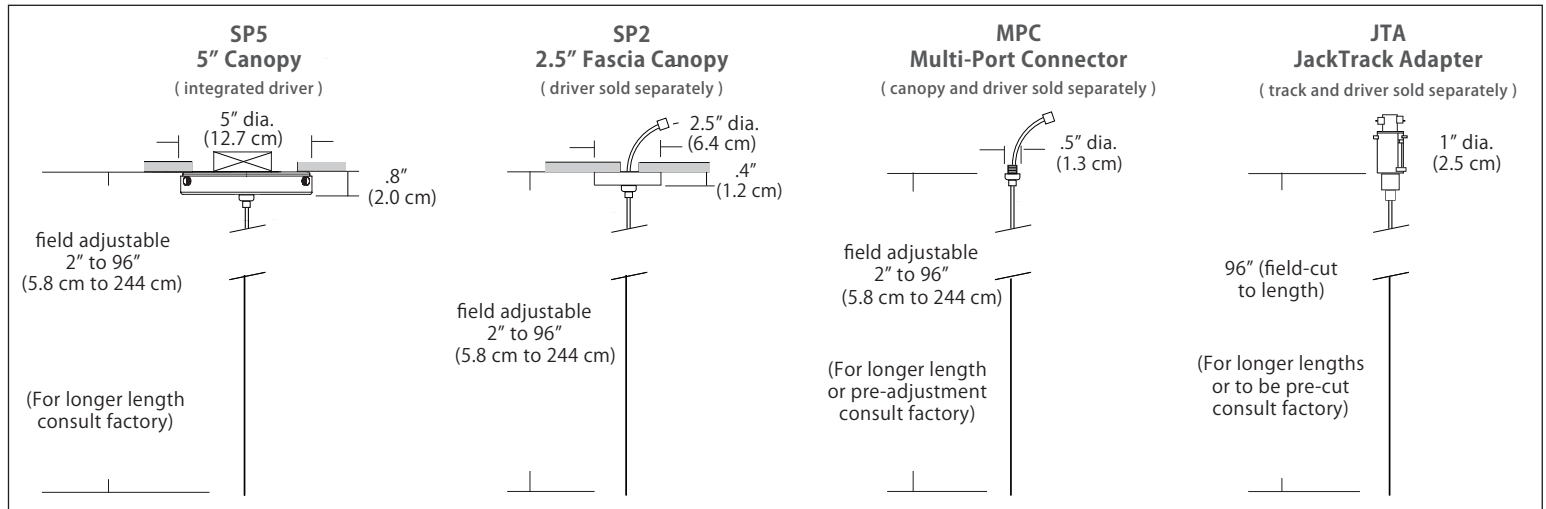

Example Part Number: SP-BL4-FR-04-BC-30K-3W-SP5

Finishes

Matte Black w/Copper Interior

White w/Gold Interior

Wattage (Lumens measured at 3000K)

3W = 3 Watts / 64 Lumens

Mounting

SP5 = 5" round canopy with integrated driver (included), attaches to rear of canopy and sits inside ceiling mounted junction box
Cable with modular connector attaches to canopy w/ integrated universal driver (120-277V / TRIAC, ELV, 0-10V dimming)

SP2 = 2.5" thin profile round canopy that attaches flush to a rigid ceiling (driver sold separately)
Cable with modular connector (and optional wire harness) attaches to a remote driver

MPC = Multi-port connector attaches to any of BlackJack's Multi-Port canopies (canopy and driver sold separately)
Cable with modular connector attaches to a driver inside a Multi-Port canopy (driver may be remote)

MPC options include:

Solo Systems, Duo Systems, Quatro Systems, and JackTrack Systems
 MPS, MPT, MPR, MQ, MD canopies

JTA = Adapter connects the pendant in any position along the JackTrack system (track and driver sold separately)
Cable is cut to length and inserted in a connector at the bottom of the JackTrack adapter

Cable Length

096 = 96" (Default Length).

XXX = Custom Length (300" = maximum length)

For Custom Lengths, please indicate length in inches.

For more information on Solo Systems, Duo Systems, Quatro Systems, JackTrack Systems, or Multi-Port Canopies, see blackjacklighting.com.