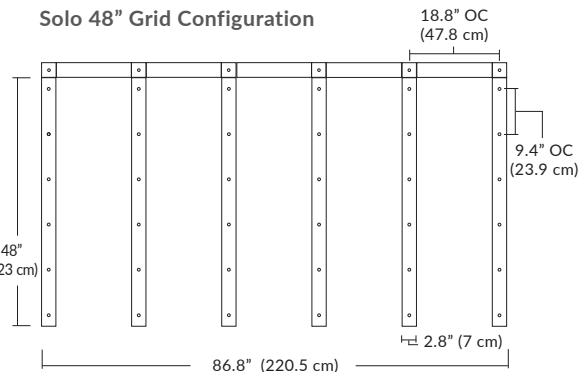

Linear Configurations

6L (6'x2' / 25 Port)
MQ-2425-XX-6L-X-XXX

Duo

6L (6'4"x6" / 10 Port)
MD-3810-XX-6L-X-XXX

Linear Configurations

BL Matte Black
PC Pol. Chrome
BZ Bronze
SG Satin Gold
SS Satin Silver

9L (9'6"x6" / 18 Port)
MD-3818-XX-9L-X-XXX

Solo

Solo 48" Linear Configuration

Solo (L) Configuration

Solo 22" Grid Configuration

Solo 48" Grid Configuration

BL Matte Black
PC Pol. Chrome
BZ Bronze
SG Satin Gold
SS Satin Silver