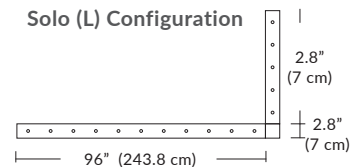

Cable Length

096 = 96" (Default Length).

XXX = Custom Length (300" = maximum length)

For Custom Lengths, please indicate length in inches.

For more information on Solo Systems, Duo Systems, Quatro Systems, JackTrack Systems, or Multi-Port Canopies, see blackjacklighting.com.

Linear Configurations

6L (6'x2' / 25 Port)
MQ-2425-XX-6L-X-XXX

Duo

6L (6'4"x6" / 10 Port)
MD-3810-XX-6L-X-XXX

Linear Configurations

9L (9'6"x6" / 18 Port)
MD-3818-XX-9L-X-XXX

BL Matte Black
PC Pol. Chrome
BZ Bronze
SG Satin Gold
SS Satin Silver

Solo

Solo 48" Linear Configuration

Solo (L) Configuration

Solo 22" Grid Configuration

Solo 48" Grid Configuration

BL Matte Black
PC Pol. Chrome
BZ Bronze
SG Satin Gold
SS Satin Silver