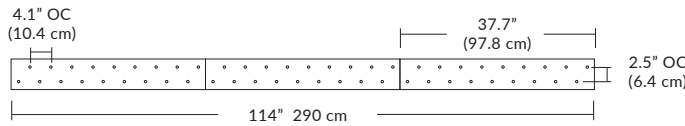

Cable Length

096 = 96" (Default Length).

XXX = Custom Length (300" = maximum length)

For Custom Lengths, please indicate length in inches.

For more information on Solo Systems, Duo Systems, Quatro Systems, JackTrack Systems, or Multi-Port Canopies, see blackjacklighting.com.

Linear Configurations

6L (6'x2' / 25 Port)
MQ-2425-XX-6L-X-XXX

Duo

6L (6'4"x6" / 10 Port)
MD-3810-XX-6L-X-XXX

Linear Configurations

9L (9'6"x6" / 18 Port)
MD-3818-XX-9L-X-XXX

BL Matte Black
PC Pol. Chrome
BZ Bronze
SG Satin Gold
SS Satin Silver