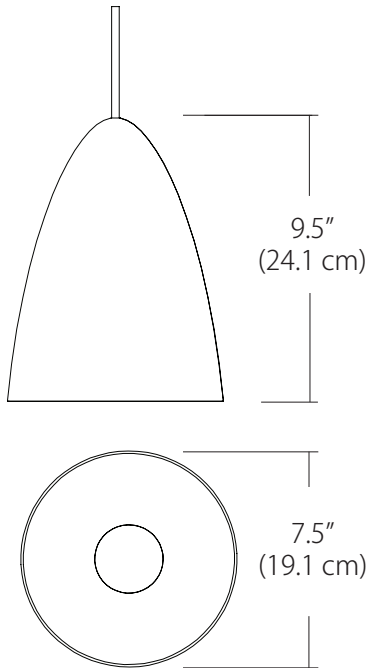

8" BULLET LED PENDANT

SPECIFICATIONS

Finishes	Matte Black w/ Copper or White w/Gold
LED Color Temperature	3000K (standard) 2700K, 3500K, or 4000K also available
Wattage	5W
Lumen Output	206 lm
Canopy Mounting	4.6" Dia. x 0.5"H (SP5 mounting option)
Driver Location	Integral in canopy, remote, or above canopy (depending on canopy selected)
Color Rendering Index	90CRI
Input Voltage	120-277V
Pendant Dimensions	9.5" Dia. x 7.5"H
Cable Length	8' (for longer lengths, consult factory)

Black w/Copper

White w/Gold

ORDERING GUIDE

← PRODUCT CODE							OPTIONS →	
CATEGORY	SERIES	DIFFUSER	SIZE	SOCKET COLOR	CCT	WATTAGE	MOUNTING	CABLE LENGTH
SP	BL8	FR	08	BC	30K	5W	SP5	096
Small Pendant	8" Bullet Pendant	Frosted	8" Diameter	Matte Black w/Copper	27K - 2700K 30K - 3000K 35K - 3500K 40K - 4000K (30K Standard)	5W 5 Watts / 206 Lm	2.5" Canopy 5" Canopy Multi-Port Canopy JackTrack	Indicate Cable Length in Inches - leave blank for default 096 = 96" (default) 300 = 300" (max.)
				White w/Gold				

Example Part Number: SP-BL4-FR-08-BC-30K-5W-SP5

Finishes

Matte Black w/Copper Interior

White w/Gold Interior

Wattage (Lumens measured at 3000K)

3W = 5 Watts / 206 Lumens

Mounting

SP5 = 5" round canopy with integrated driver (included), attaches to rear of canopy and sits inside ceiling mounted junction box
Cable with modular connector attaches to canopy w/ integrated universal driver (120-277V / TRIAC, ELV, 0-10V dimming)

Cable Length

096 = 96" (Default Length).

XXX = Custom Length (300" = maximum length)

For Custom Lengths, please indicate length in inches.

For more information on Solo Systems, Duo Systems, Quatro Systems, JackTrack Systems, or Multi-Port Canopies, see blackjacklighting.com.