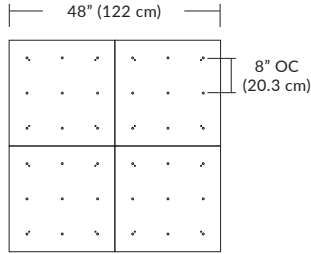

For more information on Solo Systems, Duo Systems, Quatro Systems, JackTrack Systems, or Multi-Port Canopies, see blackjacklighting.com.

System	Pendant Mounting	Configuration Examples	Finish Options

Quatro

4S (4' 2x2' / 9 Port)
MQ-2409-XX-4S-X-XXX

Square Configurations