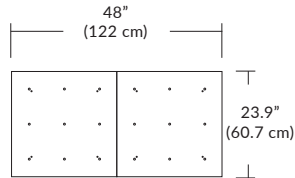

Quatro

4S (4' 2x2' / 9 Port)
MQ-2409-XX-4S-X-XXX

Square Configurations

6S (6' 3x3' / 25 Port)
MQ-2425-XX-6S-X-XXX

BL Matte Black
PC Pol. Chrome
BZ Bronze
SG Satin Gold
SS Satin Silver

4L (4'x2' / 9 Port)
MQ-2425-XX-4L-X-XXX

Linear Configurations

6L (6'x2' / 25 Port)
MQ-2425-XX-6L-X-XXX

Duo

6L (6'4"x6" / 10 Port)
MD-3810-XX-6L-X-XXX

Linear Configurations

9L (9'6"x6" / 18 Port)
MD-3818-XX-9L-X-XXX

BL Matte Black
PC Pol. Chrome
BZ Bronze
SG Satin Gold
SS Satin Silver