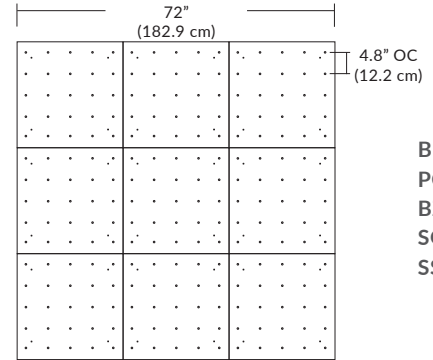

6S (6' 3x3' / 25 Port)
MQ-2425-XX-6S-X-XXX

BL Matte Black
PC Pol. Chrome
BZ Bronze
SG Satin Gold
SS Satin Silver

4L (4'x2' / 9 Port)
MQ-2425-XX-4L-X-XXX