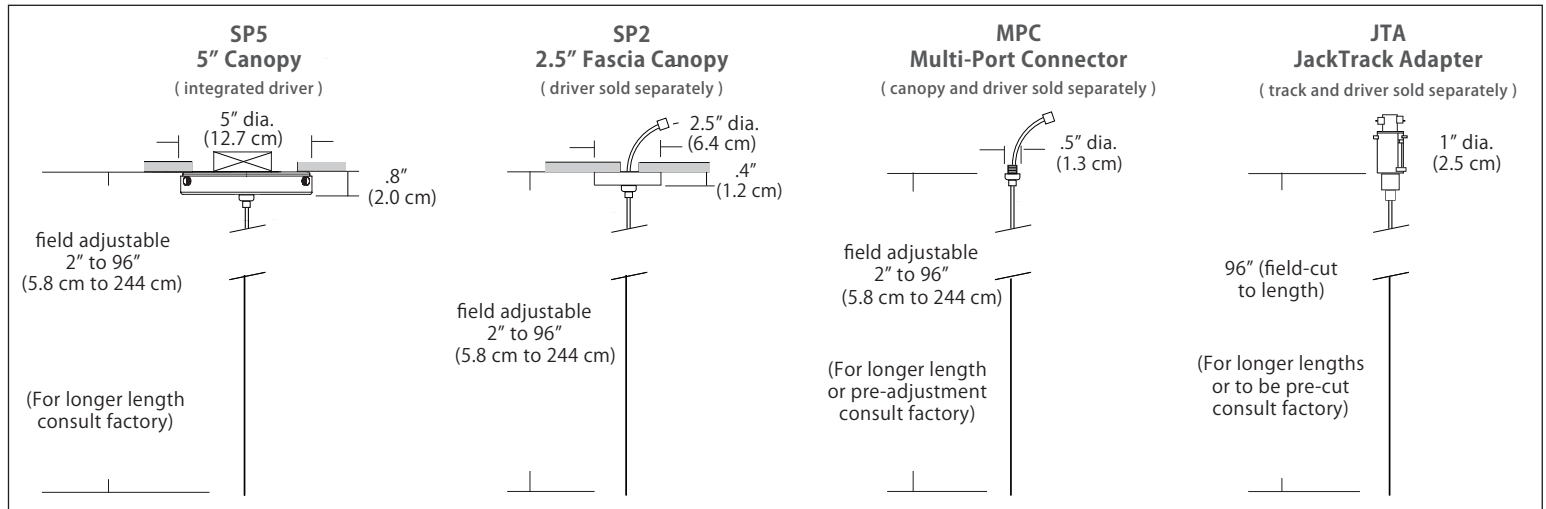

Example Part Number: SP-BL4-FR-08-BC-30K-5W-SP5

Finishes

Matte Black w/Copper Interior

White w/Gold Interior

Wattage (Lumens measured at 3000K)

3W = 5 Watts / 206 Lumens

Mounting

SP5 = 5" round canopy with integrated driver (included), attaches to rear of canopy and sits inside ceiling mounted junction box
Cable with modular connector attaches to canopy w/ integrated universal driver (120-277V / TRIAC, ELV, 0-10V dimming)

SP2 = 2.5" thin profile round canopy that attaches flush to a rigid ceiling (driver sold separately)
Cable with modular connector (and optional wire harness) attaches to a remote driver

MPC = Multi-port connector attaches to any of BlackJack's Multi-Port canopies (canopy and driver sold separately)
Cable with modular connector attaches to a driver inside a Multi-Port canopy (driver may be remote)

MPC options include:

Solo Systems, Duo Systems, Quatro Systems, and JackTrack Systems
 MPS, MPT, MPR, MQ, MD canopies

JTA = Adapter connects the pendant in any position along the JackTrack system (track and driver sold separately)
Cable is cut to length and inserted in a connector at the bottom of the JackTrack adapter

Cable Length

096 = 96" (Default Length).

XXX = Custom Length (300" = maximum length)

For Custom Lengths, please indicate length in inches.

For more information on Solo Systems, Duo Systems, Quatro Systems, JackTrack Systems, or Multi-Port Canopies, see blackjacklighting.com.