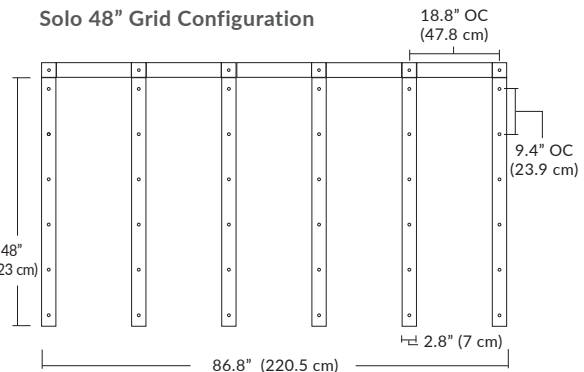

Cable Length

096 = 96" (Default Length).

XXX = Custom Length (300" = maximum length)

For Custom Lengths, please indicate length in inches.

For more information on Solo Systems, Duo Systems, Quatro Systems, JackTrack Systems, or Multi-Port Canopies, see blackjacklighting.com.

Linear Configurations

6L (6'x2' / 25 Port)
MQ-2425-XX-6L-X-XXX

Duo

6L (6'4"x6" / 10 Port)
MD-3810-XX-6L-X-XXX

Linear Configurations

9L (9'6"x6" / 18 Port)
MD-3818-XX-9L-X-XXX

BL Matte Black
PC Pol. Chrome
BZ Bronze
SG Satin Gold
SS Satin Silver

Solo

Solo 48" Linear Configuration

Solo (L) Configuration

Solo 22" Grid Configuration

Solo 48" Grid Configuration

BL Matte Black
PC Pol. Chrome
BZ Bronze
SG Satin Gold
SS Satin Silver