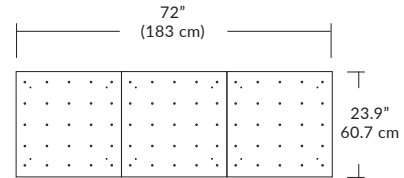

Quatro

4S (4' 2x2' / 9 Port)
MQ-2409-XX-4S-X-XXX

Square Configurations

6S (6' 3x3' / 25 Port)
MQ-2425-XX-6S-X-XXX

BL Matte Black
PC Pol. Chrome
BZ Bronze
SG Satin Gold
SS Satin Silver

4L (4'x2' / 9 Port)
MQ-2425-XX-4L-X-XXX

Linear Configurations

6L (6'x2' / 25 Port)
MQ-2425-XX-6L-X-XXX

Duo

6L (6'4"x6" / 10 Port)
MD-3810-XX-6L-X-XXX

Linear Configurations

9L (9'6"x6" / 18 Port)
MD-3818-XX-9L-X-XXX

BL Matte Black
PC Pol. Chrome
BZ Bronze
SG Satin Gold
SS Satin Silver