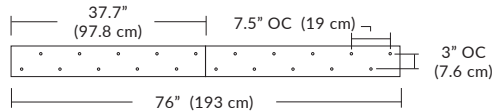

Cable Length

096 = 96" (Default Length).

XXX = Custom Length (300" = maximum length)

For Custom Lengths, please indicate length in inches.

For more information on Solo Systems, Duo Systems, Quatro Systems, JackTrack Systems, or Multi-Port Canopies, see blackjacklighting.com.

Quatro

4S (4' 2x2' / 9 Port)
MQ-2409-XX-4S-X-XXX

Square Configurations

6S (6' 3x3' / 25 Port)
MQ-2425-XX-6S-X-XXX

BL Matte Black
PC Pol. Chrome
BZ Bronze
SG Satin Gold
SS Satin Silver

4L (4'x2' / 9 Port)
MQ-2425-XX-4L-X-XXX

Linear Configurations

6L (6'x2' / 25 Port)
MQ-2425-XX-6L-X-XXX

Duo

6L (6'4"x6" / 10 Port)
MD-3810-XX-6L-X-XXX

Linear Configurations

9L (9'6"x6" / 18 Port)
MD-3818-XX-9L-X-XXX

BL Matte Black
PC Pol. Chrome
BZ Bronze
SG Satin Gold
SS Satin Silver

Solo

Solo 48" Linear Configuration

Solo (L) Configuration

Solo 22" Grid Configuration

Solo 48" Grid Configuration

BL Matte Black
PC Pol. Chrome
BZ Bronze
SG Satin Gold
SS Satin Silver