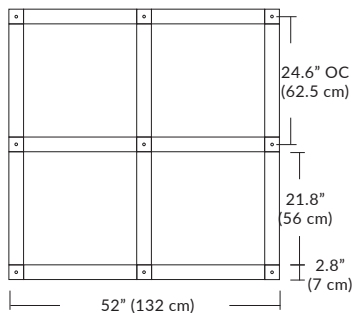

Cable Length

096 = 96" (Default Length).

XXX = Custom Length (300" = maximum length)

For Custom Lengths, please indicate length in inches.

For more information on Solo Systems, Duo Systems, Quatro Systems, JackTrack Systems, or Multi-Port Canopies, see blackjacklighting.com.

Linear Configurations

6L (6'x2' / 25 Port)
MQ-2425-XX-6L-X-XXX

Duo

6L (6'4"x6" / 10 Port)
MD-3810-XX-6L-X-XXX

Linear Configurations

9L (9'6"x6" / 18 Port)
MD-3818-XX-9L-X-XXX

BL Matte Black
PC Pol. Chrome
BZ Bronze
SG Satin Gold
SS Satin Silver

Solo

Solo 48" Linear Configuration

Solo (L) Configuration

Solo 22" Grid Configuration

Solo 48" Grid Configuration

BL Matte Black
PC Pol. Chrome
BZ Bronze
SG Satin Gold
SS Satin Silver