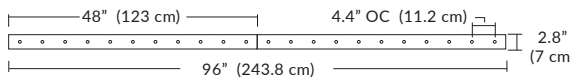

Quatro

4S (4' 2x2' / 9 Port)
MQ-2409-XX-4S-X-XXX

Square Configurations

6S (6' 3x3' / 25 Port)
MQ-2425-XX-6S-X-XXX

BL Matte Black
PC Pol. Chrome
BZ Bronze
SG Satin Gold
SS Satin Silver

4L (4'x2' / 9 Port)
MQ-2425-XX-4L-X-XXX

Linear Configurations

6L (6'x2' / 25 Port)
MQ-2425-XX-6L-X-XXX

Duo

6L (6'4"x6" / 10 Port)
MD-3810-XX-6L-X-XXX

Linear Configurations

9L (9'6"x6" / 18 Port)
MD-3818-XX-9L-X-XXX

BL Matte Black
PC Pol. Chrome
BZ Bronze
SG Satin Gold
SS Satin Silver

Solo

Solo 48" Linear Configuration

Solo (L) Configuration

Solo 22" Grid Configuration

Solo 48" Grid Configuration

BL Matte Black
PC Pol. Chrome
BZ Bronze
SG Satin Gold
SS Satin Silver