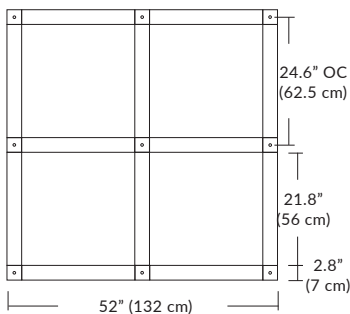

Solo 22" Grid Configuration