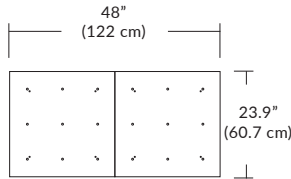

Quatro

4S (4' 2x2 / 9 Port)
MQ-2409-XX-4S-X-XXX

Square Configurations

6S (6' 3x3 / 25 Port)
MQ-2425-XX-6S-X-XXX

BL Matte Black
PC Pol. Chrome
BZ Bronze
SG Satin Gold
SS Satin Silver

4L (4'x2' / 9 Port)
MQ-2425-XX-4L-X-XXX

Linear Configurations

6L (6'x2' / 25 Port)
MQ-2425-XX-6L-X-XXX

Additional configurations and options available. Contact factory for details.

Duo

6L (6'4"x6" / 10 Port)
MD-3810-XX-6L-X-XXX

Linear Configurations