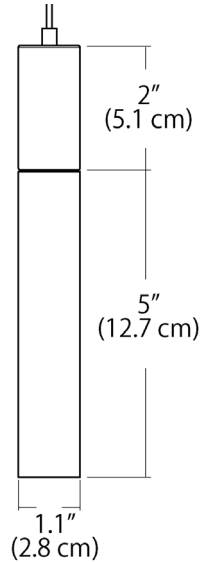

CANDLE 1" LIGHT GUIDE SMALL PENDANT

SPECIFICATIONS

Finish	Matte Black, White, or Polished Chrome
LED Color Temperature	3000K (standard) 2700K, 3500K, or 4000K also available
Wattage	2 Watts / 86 Lumens 3 Watts / 133 Lumens
Driver Location	Integral in canopy, remote, or above canopy (depending on canopy selected)
Dimming	Universal (TRIAC, ELV, 0-10V)
Color Rendering Index	90CRI
Input Voltage	120VAC - 50/60Hz
Cable Length	8' (for longer lengths, consult factory)

CUSTOM OPTIONS

See page 2 for socket finish options.

Shown in
Matte Black (BL)

ORDERING GUIDE

CATEGORY	SERIES	DIFFUSER	SIZE	SOCKET COLOR	CCT	WATTAGE	MOUNTING	CABLE LENGTH
SP	LGD	CA	01					
SP Small Pendant	LGD Light Guide	CA Candle	01 1" Diameter	Standard BL - Matte Black WH - White PC - Polished Chrome Special Order BZ - Bronze SG - Satin Gold SS - Satin Silver	27K - 2700K 30K - 3000K 35K - 3500K 40K - 4000K (30K Standard)	2W 2 Watts / 86 Lm 3W 3 Watts / 133 Lm	SP2 - 2.5" Canopy SP5 - 5" Canopy MPC - Multi-Port Canopy JTA - JackTrack	Indicate Cable Length in Inches - leave blank for default 096 = 96" (default) 300 = 300" (max.)

Cable Length

096 = 96" (Default Length).

XXX = Custom Length (300" = maximum length)

For Custom Lengths, please indicate length in inches.

For more information on Quatro, Duo, or Solo Modular Systems, JackTrack, or Multi-Port Canopies, see blackjacklighting.com.