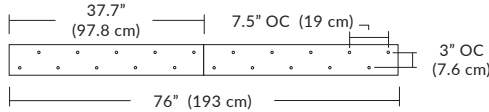

Cable Length

096 = 96" (Default Length).

XXX = Custom Length (300" = maximum length)

For Custom Lengths, please indicate length in inches.

For more information on Quatro, Duo, or Solo Modular Systems, JackTrack, or Multi-Port Canopies, see blackjacklighting.com.

Quatro

4S (4' 2x2 / 9 Port)
MQ-2409-XX-4S-X-XXX

Square Configurations

6S (6' 3x3 / 25 Port)
MQ-2425-XX-6S-X-XXX

BL Matte Black
PC Pol. Chrome
BZ Bronze
SG Satin Gold
SS Satin Silver

4L (4'x2' / 9 Port)
MQ-2425-XX-4L-X-XXX

Linear Configurations

6L (6'x2' / 25 Port)
MQ-2425-XX-6L-X-XXX

Additional configurations and options available. Contact factory for details.

Duo

6L (6'4"x6" / 10 Port)
MD-3810-XX-6L-X-XXX

Linear Configurations

9L (9'6"x6" / 18 Port)
MD-3818-XX-9L-X-XXX

BL Matte Black
PC Pol. Chrome
BZ Bronze
SG Satin Gold
SS Satin Silver

Additional configurations and options available. Contact factory for details.

Solo

Solo 48" Linear Configuration