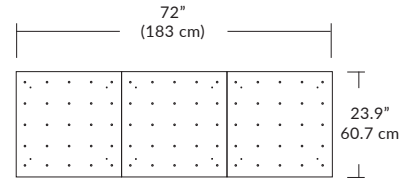

Quatro

4S (4' 2x2 / 9 Port)
MQ-2409-XX-4S-X-XXX

Square Configurations

6S (6' 3x3 / 25 Port)
MQ-2425-XX-6S-X-XXX

BL Matte Black
PC Pol. Chrome
BZ Bronze
SG Satin Gold
SS Satin Silver

4L (4'x2' / 9 Port)
MQ-2425-XX-4L-X-XXX

Linear Configurations

6L (6'x2' / 25 Port)
MQ-2425-XX-6L-X-XXX

Additional configurations and options available. Contact factory for details.

Duo

6L (6'4"x6" / 10 Port)
MD-3810-XX-6L-X-XXX

Linear Configurations