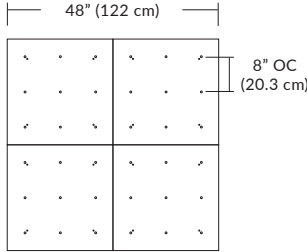

For more information on Quatro, Duo, or Solo Modular Systems, JackTrack, or Multi-Port Canopies, see blackjacklighting.com.

System	Pendant Mounting	Configuration Examples	Finish Options

Quatro

4S (4' 2x2 / 9 Port)
MQ-2409-XX-4S-X-XXX

Square Configurations