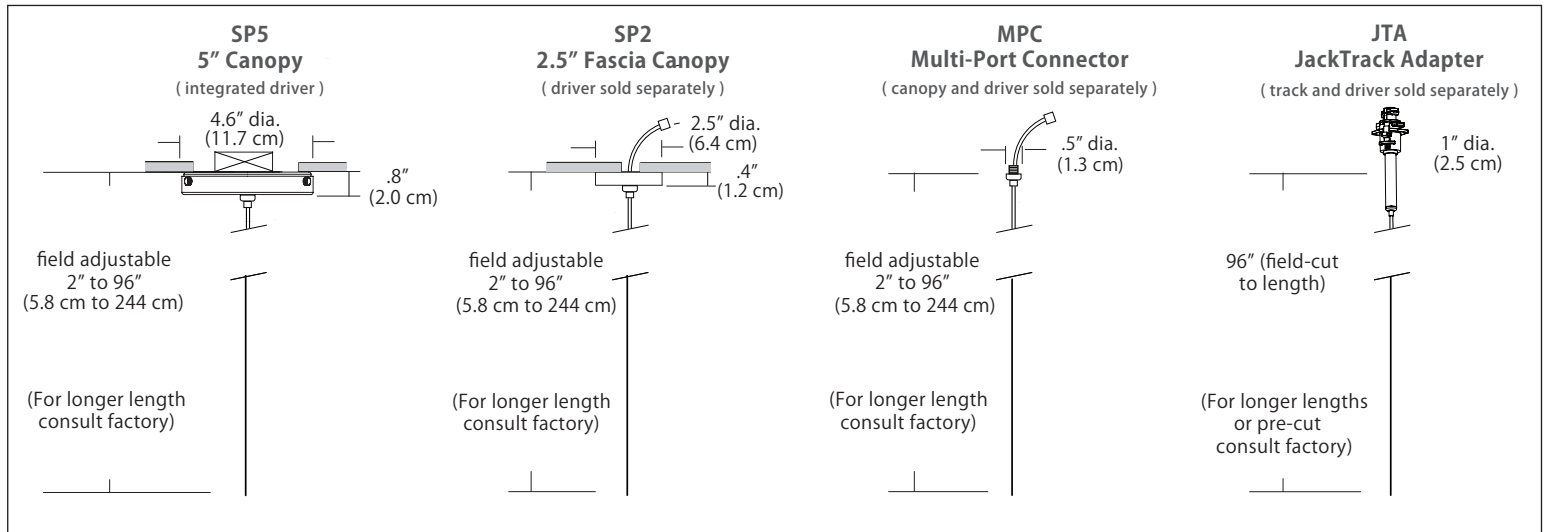

3W = 3 Watts / 133 Lumens, recommended for single pendant applications (5" Canopy and 2.5" Fascia Canopy).

Mounting

SP5 = 5" round canopy with integrated driver (included), attaches to rear of canopy and sits inside ceiling mounted junction box
Cable with modular connector attaches to canopy w/ integrated universal driver (120-277V / TRIAC, ELV, 0-10V dimming)

SP2 = 2.5" thin profile round canopy that attaches flush to a rigid ceiling (driver sold separately)
Cable with modular connector (and optional wire harness) attaches to a remote driver

MPC = Multi-port connector attaches to any of BlackJack's Multi-Port canopies (canopy and driver sold separately)
Cable with modular connector attaches to a driver inside a Multi-Port canopy (driver may be remote)

- MPC options include:
- Quatro, Duo, and Solo Modular Systems
 - Multi-Port canopies

JTA = Adapter connects the pendant in any position along the JackTrack system (track and driver sold separately)
Cable is cut to length and inserted in JackTrack adapter

Cable Length

096 = 96" (Default Length).

XXX = Custom Length (300" = maximum length)

For Custom Lengths, please indicate length in inches.

For more information on Quatro, Duo, or Solo Modular Systems, JackTrack, or Multi-Port Canopies, see blackjacklighting.com.