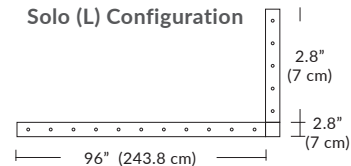

Solo (L) Configuration