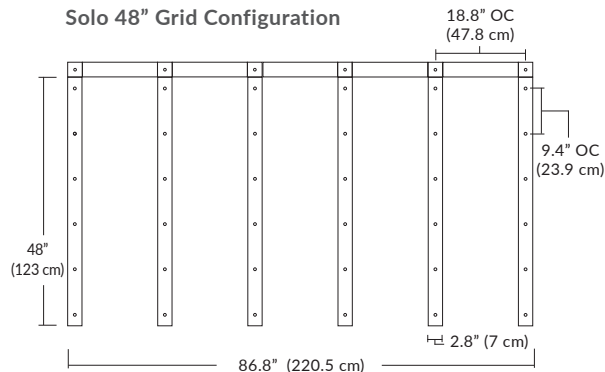

Solo 48" Grid Configuration

BL Matte Black
WH Pol. Chrome
BZ Bronze
SG Satin Gold
SS Satin Silver

Additional configurations and options available. Contact factory for details.