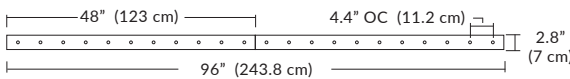

Linear Configurations

6L (6'x2' / 25 Port)
MQ-2425-XX-6L-X-XXX

Additional configurations and options available. Contact factory for details.

Duo

6L (6'4"x6" / 10 Port)
MD-3810-XX-6L-X-XXX

Linear Configurations

9L (9'6"x6" / 18 Port)
MD-3818-XX-9L-X-XXX

BL Matte Black
PC Pol. Chrome
BZ Bronze
SG Satin Gold
SS Satin Silver

Additional configurations and options available. Contact factory for details.

Solo

Solo 48" Linear Configuration

Solo (L) Configuration

Solo 22" Grid Configuration

Solo 48" Grid Configuration

BL Matte Black
WH Pol. Chrome
BZ Bronze
SG Satin Gold
SS Satin Silver

Additional configurations and options available. Contact factory for details.