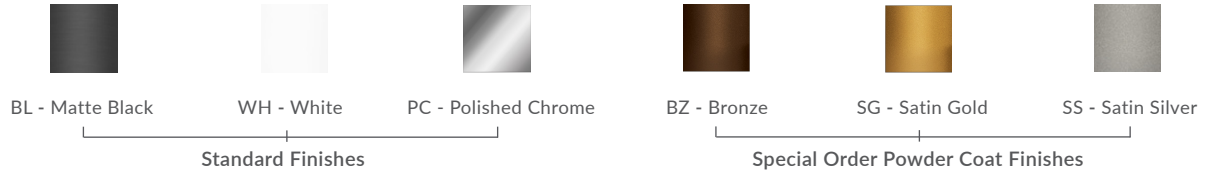

CANDLE 1" LIGHT GUIDE SMALL PENDANT

SPECIFICATIONS

Finish	Matte Black, White, or Polished Chrome
LED Color Temperature	3000K (standard) 2700K, 3500K, or 4000K also available
Wattage	2 Watts / 86 Lumens 3 Watts / 133 Lumens
Driver Location	Integral in canopy, remote, or above canopy (depending on canopy selected)
Dimming	Universal (TRIAC, ELV, 0-10V)
Color Rendering Index	90CRI
Input Voltage	120VAC - 50/60Hz
Cable Length	8' (for longer lengths, consult factory)

CUSTOM OPTIONS

See page 2 for socket finish options.

Shown in
Matte Black (BL)

ORDERING GUIDE

CATEGORY	SERIES	DIFFUSER	SIZE	SOCKET COLOR	CCT	WATTAGE	MOUNTING	CABLE LENGTH
SP	LGD	CA	01					
SP Small Pendant	LGD Light Guide	CA Candle	01 1" Diameter	Standard BL - Matte Black WH - White PC - Polished Chrome Special Order BZ - Bronze SG - Satin Gold SS - Satin Silver	27K - 2700K 30K - 3000K 35K - 3500K 40K - 4000K (30K Standard)	2W 2 Watts / 86 Lm 3W 3 Watts / 133 Lm	SP2 - 2.5" Canopy SP5 - 5" Canopy MPC - Multi-Port Canopy JTA - JackTrack	Indicate Cable Length in Inches - leave blank for default 096 = 96" (default) 300 = 300" (max.)

Example Part Number: SP-LGD-CA-01-BL-30K-2W-JTA

Socket Color

Wattage (Lumens measured at 3000K)

2W = 2 Watts / 86 Lumens, recommended for Multi-Port applications (Multi-Port system and JackTrack adapter).