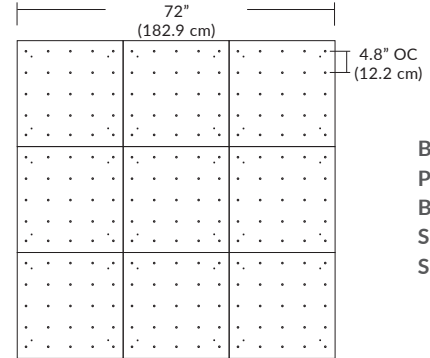

6S (6' 3x3 / 25 Port)
MQ-2425-XX-6S-X-XXX

BL Matte Black
PC Pol. Chrome
BZ Bronze
SG Satin Gold
SS Satin Silver

4L (4'x2' / 9 Port)
MQ-2425-XX-4L-X-XXX

Linear Configurations

6L (6'x2' / 25 Port)
MQ-2425-XX-6L-X-XXX