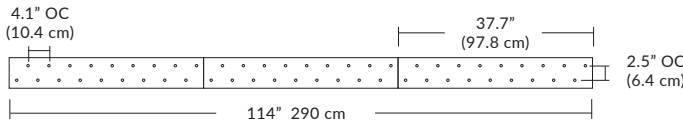

Cable Length

096 = 96" (Default Length).

XXX = Custom Length (300" = maximum length)

For Custom Lengths, please indicate length in inches.

For more information on Quatro, Duo, or Solo Modular Systems, JackTrack, or Multi-Port Canopies, see blackjacklighting.com.

Linear Configurations

6L (6'x2' / 25 Port)
MQ-2425-XX-6L-X-XXX

Additional configurations and options available. Contact factory for details.

Duo

6L (6'4"x6" / 10 Port)
MD-3810-XX-6L-X-XXX

Linear Configurations

9L (9'6"x6" / 18 Port)
MD-3818-XX-9L-X-XXX

BL Matte Black
PC Pol. Chrome
BZ Bronze
SG Satin Gold
SS Satin Silver

Additional configurations and options available. Contact factory for details.

Solo

Solo 48" Linear Configuration