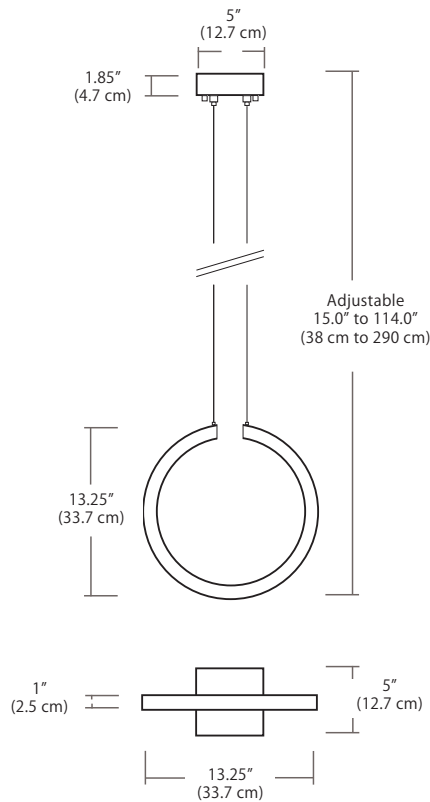

## CIRQ 13" PENDANT

### SPECIFICATIONS

Finish	SN - Satin Nickel
LED Color Temperature	3000K (standard) 2700K, 3500K, or 4000K also available
Wattage	13 Watts
Lumens	637 Lm
Dimming	TRIAC
Color Rendering Index	90CRI
Input Voltage	120VAC - 50/60Hz
Cable Length	96"

### ORDERING GUIDE

SERIES	SIZE	FINISH	VOLTS/DIMMING	CCT
<b>CRQ</b> CRQ Cirq Pendant	<b>13P</b> 13P 13" Diameter	<b>SN</b> SN Satin Nickel	<b>12T</b> 12T 120VAC, Triac Dimming	<b>30K</b> 27K - 2700K 30K - 3000K 35K - 3500K 40K - 4000K (30K Standard)

Example Part Number: CRQ-13-SN-27U-30K