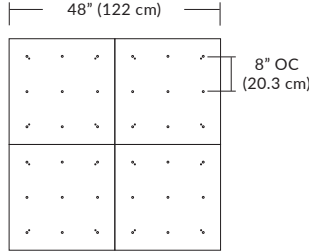

For more information on Quatro, Duo, or Solo Modular Systems, JackTrack, or Multi-Port Canopies, see blackjacklighting.com.

System	Pendant Mounting	Configuration Examples	Finish Options

Quatro

4S (4' 2x2 / 9 Port)
MQ-2409-XX-4S-X-XXX

Square Configurations