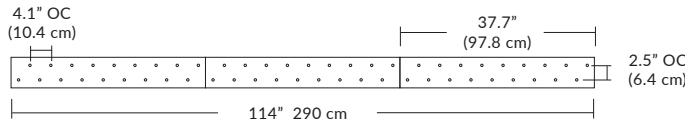

Cable Length

096 = 96" (Default Length).

XXX = Custom Length (300" = maximum length)

For Custom Lengths, please indicate length in inches.

For more information on Quatro, Duo, or Solo Modular Systems, JackTrack, or Multi-Port Canopies, see blackjacklighting.com.

Linear Configurations

6L (6'x2' / 25 Port)
MQ-2425-XX-6L-X-XXX

Additional configurations and options available. Contact factory for details.

Duo

6L (6'4"x6" / 10 Port)
MD-3810-XX-6L-X-XXX

Linear Configurations

9L (9'6"x6" / 18 Port)
MD-3818-XX-9L-X-XXX

BL Matte Black
PC Pol. Chrome
BZ Bronze
SG Satin Gold
SS Satin Silver

Additional configurations and options available. Contact factory for details.

Solo

Solo 48" Linear Configuration