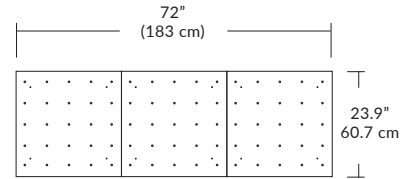

Quatro

4S (4' 2x2 / 9 Port)
MQ-2409-XX-4S-X-XXX

Square Configurations

6S (6' 3x3 / 25 Port)
MQ-2425-XX-6S-X-XXX

BL Matte Black
PC Pol. Chrome
BZ Bronze
SG Satin Gold
SS Satin Silver

4L (4'x2' / 9 Port)
MQ-2425-XX-4L-X-XXX

Linear Configurations

6L (6'x2' / 25 Port)
MQ-2425-XX-6L-X-XXX

Additional configurations and options available. Contact factory for details.

Duo

6L (6'4"x6" / 10 Port)
MD-3810-XX-6L-X-XXX

Linear Configurations