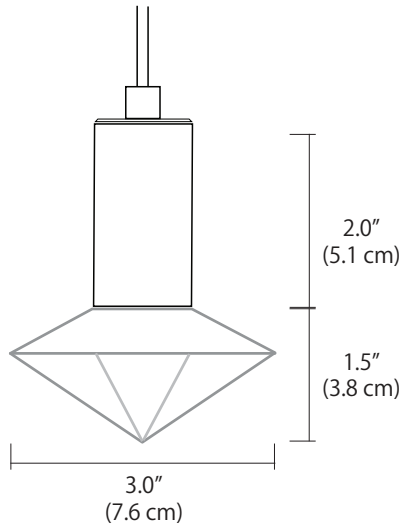

Shown with
Matte Black
socket

ORDERING GUIDE

CATEGORY

SP

SP
Small Pendant

SERIES

LGD

LGD
Light Guide

DIFFUSER

PT

PT
Clear Point

SIZE

03

03
3" Diameter

SOCKET COLOR

Standard
BL - Matte Black
WH - White
PC - Polished
Chrome

Special Order
BZ - Bronze
SG - Satin Gold
SS - Satin Silver

CCT

27K - 2700K
30K - 3000K
35K - 3500K
40K - 4000K

(30K Standard)

WATTAGE

2W
2 Watts / 86 Lm

3W
3 Watts / 133 Lm

MOUNTING

SP2 - 2.5" Canopy
SP5 - 5" Canopy
MPC - Multi-Port
Canopy
JTA - JackTrack

OPTIONS

CABLE LENGTH

Indicate Cable Length
in Inches -
leave blank for default
096 = 96" (default)
300 = 300" (max.)

Example Part Number: SP-LGD-PT-03-BZ-27K-3W-SP5