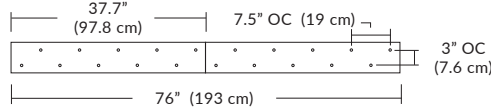

Quatro

4S (4' 2x2 / 9 Port)
MQ-2409-XX-4S-X-XXX

Square Configurations

6S (6' 3x3 / 25 Port)
MQ-2425-XX-6S-X-XXX

BL Matte Black
PC Pol. Chrome
BZ Bronze
SG Satin Gold
SS Satin Silver

4L (4'x2' / 9 Port)
MQ-2425-XX-4L-X-XXX

Linear Configurations

6L (6'x2' / 25 Port)
MQ-2425-XX-6L-X-XXX

Additional configurations and options available. Contact factory for details.

Duo

6L (6'4"x6" / 10 Port)
MD-3810-XX-6L-X-XXX

Linear Configurations

9L (9'6"x6" / 18 Port)
MD-3818-XX-9L-X-XXX

BL Matte Black
PC Pol. Chrome
BZ Bronze
SG Satin Gold
SS Satin Silver

Additional configurations and options available. Contact factory for details.

Solo

Solo 48" Linear Configuration