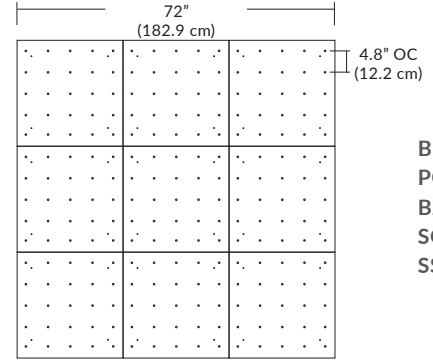

6S (6' 3x3 / 25 Port)
MQ-2425-XX-6S-X-XXX

BL Matte Black
PC Pol. Chrome
BZ Bronze
SG Satin Gold
SS Satin Silver

4L (4'x2' / 9 Port)
MQ-2425-XX-4L-X-XXX