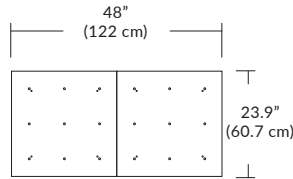

Quatro

4S (4' 2x2 / 9 Port)
MQ-2409-XX-4S-X-XXX

Square Configurations

6S (6' 3x3 / 25 Port)
MQ-2425-XX-6S-X-XXX

BL Matte Black
PC Pol. Chrome
BZ Bronze
SG Satin Gold
SS Satin Silver

4L (4'x2' / 9 Port)
MQ-2425-XX-4L-X-XXX

Linear Configurations

6L (6'x2' / 25 Port)
MQ-2425-XX-6L-X-XXX

Additional configurations and options available. Contact factory for details.

Duo

6L (6'4"x6" / 10 Port)
MD-3810-XX-6L-X-XXX

Linear Configurations