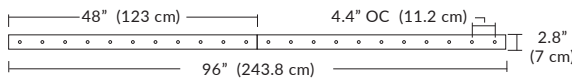

Linear Configurations

6L (6'x2' / 25 Port)
MQ-2425-XX-6L-X-XXX

Additional configurations and options available. Contact factory for details.

Duo

6L (6'4"x6" / 10 Port)
MD-3810-XX-6L-X-XXX

Linear Configurations

9L (9'6"x6" / 18 Port)
MD-3818-XX-9L-X-XXX

BL Matte Black
PC Pol. Chrome
BZ Bronze
SG Satin Gold
SS Satin Silver

Additional configurations and options available. Contact factory for details.

Solo

Solo 48" Linear Configuration