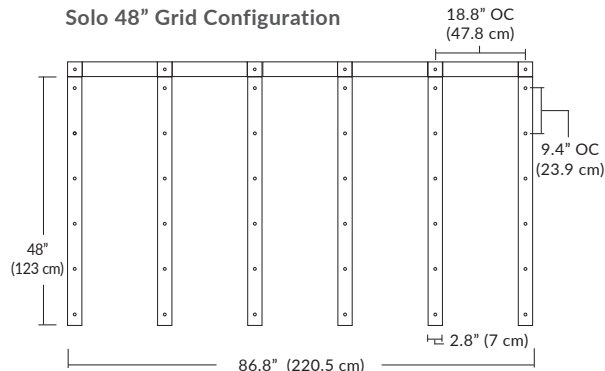

Solo 48" Grid Configuration

BL Matte Black
WH Pol. Chrome
BZ Bronze
SG Satin Gold
SS Satin Silver

Additional configurations and options available. Contact factory for details.