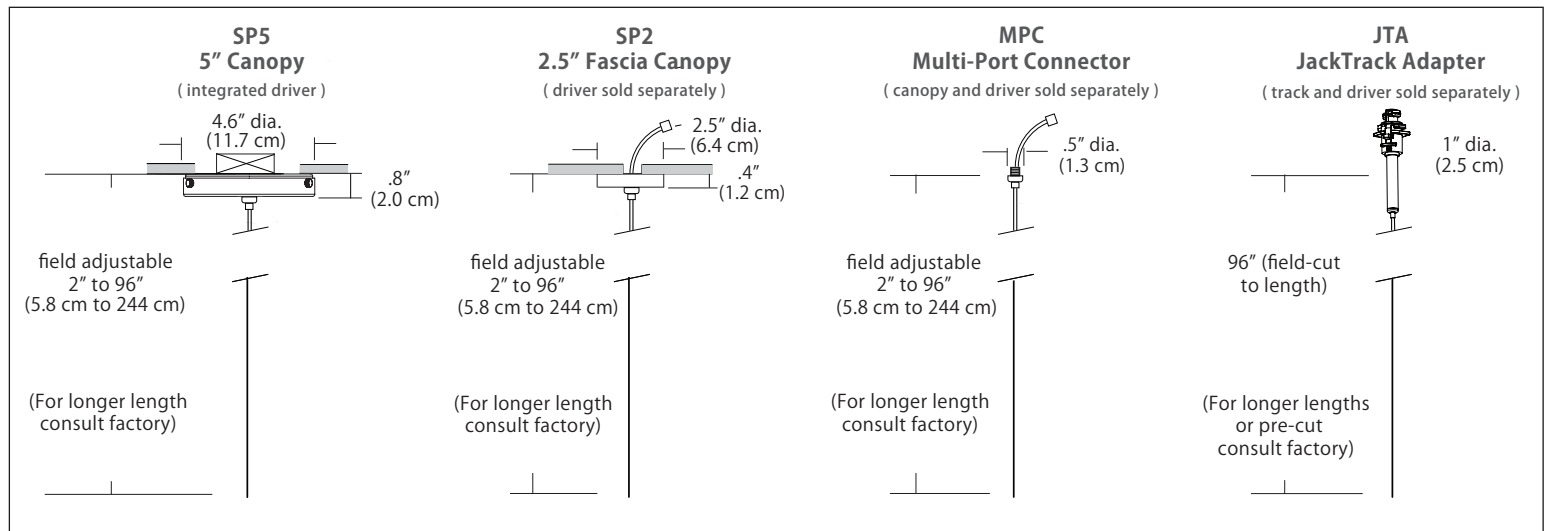

3W = 3 Watts / 133 Lumens, recommended for single pendant applications (5" Canopy and 2.5" Fascia Canopy).

Mounting

SP5 = 5" round canopy with integrated driver (included), attaches to rear of canopy and sits inside ceiling mounted junction box
Cable with modular connector attaches to canopy w/ integrated universal driver (120-277V / TRIAC, ELV, 0-10V dimming)

SP2 = 2.5" thin profile round canopy that attaches flush to a rigid ceiling (driver sold separately)
Cable with modular connector (and optional wire harness) attaches to a remote driver

MPC = Multi-port connector attaches to any of BlackJack's Multi-Port canopies (canopy and driver sold separately)
Cable with modular connector attaches to a driver inside a Multi-Port canopy (driver may be remote)

- MPC options include:
- Quatro, Duo, and Solo Modular Systems
 - Multi-Port canopies

JTA = Adapter connects the pendant in any position along the JackTrack system (track and driver sold separately)
Cable is cut to length and inserted in JackTrack adapter