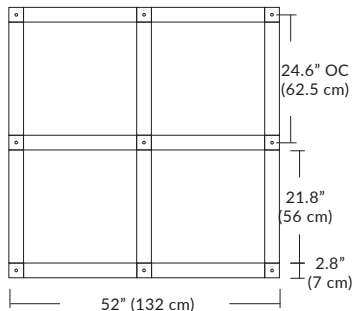

Solo 22" Grid Configuration