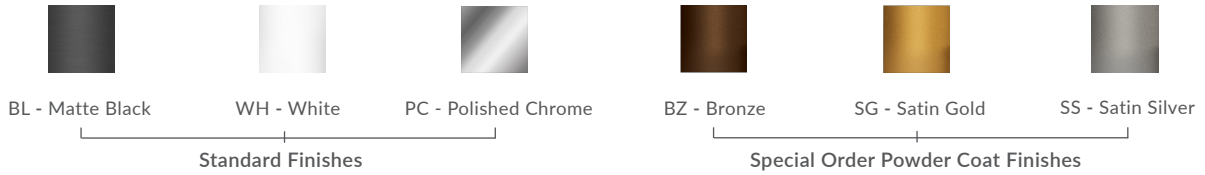

SOCKET COLOR

Standard
BL - Matte Black
WH - White
PC - Polished
Chrome

Special Order
BZ - Bronze
SG - Satin Gold
SS - Satin Silver

CCT

27K - 2700K
30K - 3000K
35K - 3500K
40K - 4000K

(30K Standard)

WATTAGE

2W
2 Watts / 86 Lm

3W
3 Watts / 133 Lm

MOUNTING

SP2 - 2.5" Canopy
SP5 - 5" Canopy
MPC - Multi-Port
Canopy
JTA - JackTrack

OPTIONS

CABLE LENGTH

Indicate Cable Length
in Inches -
leave blank for default
096 = 96" (default)
300 = 300" (max.)

Example Part Number: SP-LGD-PT-03-BZ-27K-3W-SP5

Socket Color

Wattage (Lumens measured at 3000K)

2W = 2 Watts / 86 Lumens, recommended for Multi-Port applications (Multi-Port system and JackTrack adapter).