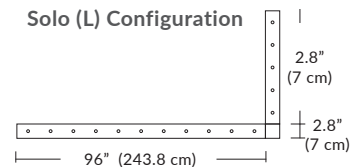

Solo (L) Configuration