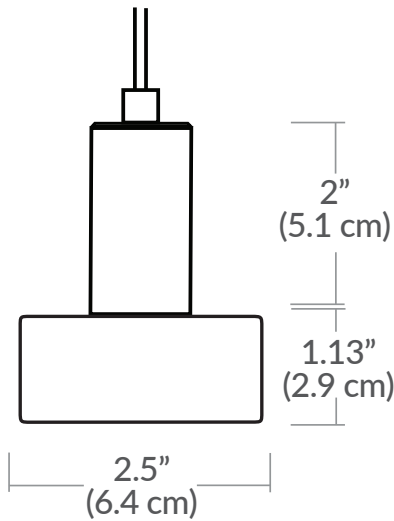

COLOR GEL PENDANT

SPECIFICATIONS

Finish	Matte Black, White, or Polished Chrome
LED Color Temperature	3000K (standard) 2700K, 3500K, or 4000K also available
Wattage	2 Watts / 86 Lumens or 3 Watts / 133 Lumens
Input Voltage	120-277V
Color Rendering Index	90CRI
Pendant Dimensions	2.5" Dia. x 1.13"H
Driver Location	Integral in canopy, remote, or above canopy (depending on canopy selected)
Cable Length	96" standard / 300" maximum
Minimum Pendant Drop	4"
Maximum Std. Pendant Drop	100"

CUSTOM OPTIONS

See page 2 for socket finish and mounting options.

ORDERING GUIDE

← PRODUCT CODE							OPTIONS →	
CATEGORY	SERIES	DIFFUSER	SIZE	SOCKET COLOR	CCT	WATTAGE	MOUNTING	CABLE LENGTH
SP Small Pendant	CGL Color Gel	RD - Red GN - Green BL - Blue	03 3" Diameter (2.5" actual dia.)	Standard BL - Matte Black WH - White PC - Polished Chrome Special Order BZ - Bronze SG - Satin Gold SS - Satin Silver	27K - 2700K 30K - 3000K 35K - 3500K 40K - 4000K (30K Standard)	2W 2 Watts / 86 Lm 3W 3 Watts / 133 Lm	SP2 - 2.5" Canopy SP5 - 5" Canopy MPC - Multi-Port Canopy JTA - JackTrack	Indicate Cable Length in Inches - leave blank for default 096 = 96" (default) 300 = 300" (max.)

Cable Length

- 096** = 96" (Default Length).
- XXX** = Custom Length (300" = maximum length)
- For Custom Lengths, please indicate length in inches.

For more information on Quatro, Duo, or Solo Modular Systems, JackTrack, or Multi-Port Canopies, see blackjacklighting.com.

BL Matte Black
PC Pol. Chrome
BZ Bronze
SG Satin Gold
SS Satin Silver

9L (9'6"x6" / 18 Port)
MD-3818-XX-9L-X-XXX

Additional configurations and options available. Contact factory for details.

Solo

Solo 48" Linear Configuration