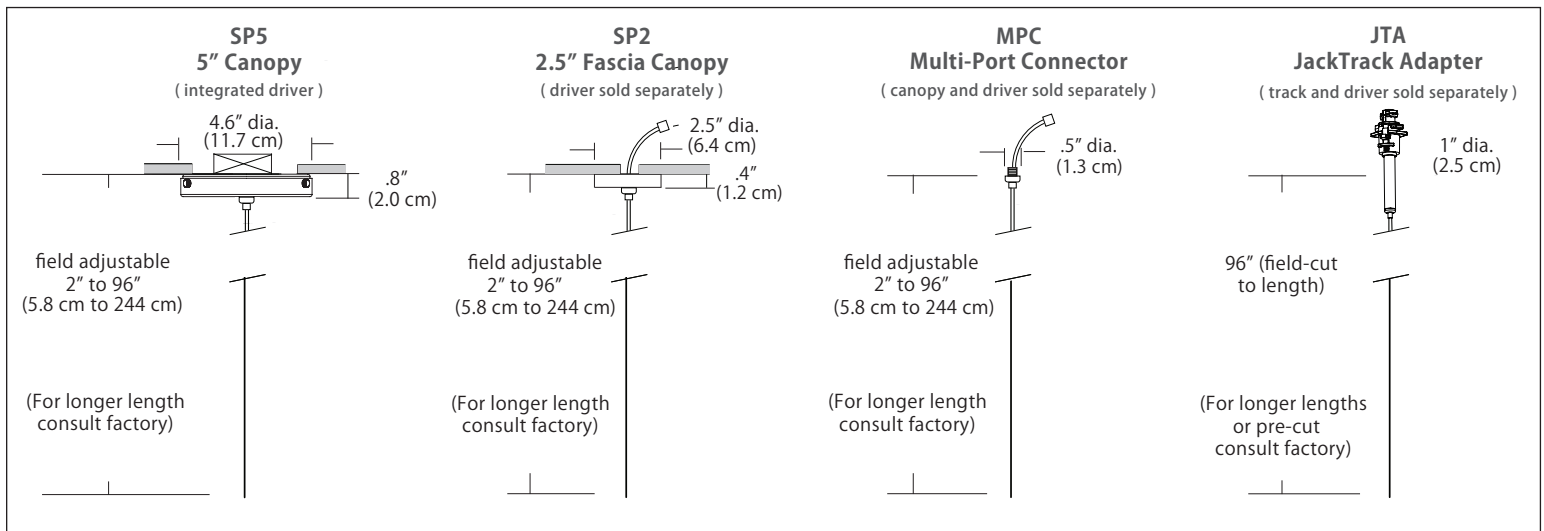

Example Part Number: SP-CGL-GN-03-BL-30K-2W-MPC

Socket Color

Wattage (Lumens measured at 3000K)

- 2W** = 2 Watts / 86 Lumens, recommended for Multi-Port applications (Multi-Port system and JackTrack adapter).
- 3W** = 3 Watts / 133 Lumens, recommended for single pendant applications (5" Canopy and 2.5" Fascia Canopy).

Mounting

- SP5** = 5" round canopy with integrated driver (included), attaches to rear of canopy and sits inside ceiling mounted junction box
Cable with modular connector attaches to canopy w/ integrated universal driver (120-277V / TRIAC, ELV, 0-10V dimming)
- SP2** = 2.5" thin profile round canopy that attaches flush to a rigid ceiling (driver sold separately)
Cable with modular connector (and optional wire harness) attaches to a remote driver
- MPC** = Multi-port connector attaches to any of BlackJack's Multi-Port canopies (canopy and driver sold separately)
Cable with modular connector attaches to a driver inside a Multi-Port canopy (driver may be remote)
 MPC options include:
 - Quatro, Duo, and Solo Modular Systems
 - Multi-Port canopies
- JTA** = Adapter connects the pendant in any position along the JackTrack system (track and driver sold separately)
Cable is cut to length and inserted in JackTrack adapter

Cable Length

- 096** = 96" (Default Length).
- XXX** = Custom Length (300" = maximum length)
- For Custom Lengths, please indicate length in inches.

For more information on Quatro, Duo, or Solo Modular Systems, JackTrack, or Multi-Port Canopies, see blackjacklighting.com.