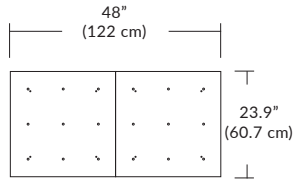

Quatro

4S (4' 2x2 / 9 Port)
MQ-2409-XX-4S-X-XXX

Square Configurations

6S (6' 3x3 / 25 Port)
MQ-2425-XX-6S-X-XXX

BL Matte Black
PC Pol. Chrome
BZ Bronze
SG Satin Gold
SS Satin Silver

4L (4'x2' / 9 Port)
MQ-2425-XX-4L-X-XXX

Linear Configurations

6L (6'x2' / 25 Port)
MQ-2425-XX-6L-X-XXX

Additional configurations and options available. Contact factory for details.

Duo

6L (6'4"x6" / 10 Port)
MD-3810-XX-6L-X-XXX

Linear Configurations