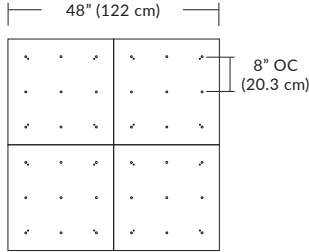

For more information on Quatro, Duo, or Solo Modular Systems, JackTrack, or Multi-Port Canopies, see blackjacklighting.com.

System	Pendant Mounting	Configuration Examples	Finish Options

Quatro

4S (4' 2x2 / 9 Port)
MQ-2409-XX-4S-X-XXX

Square Configurations