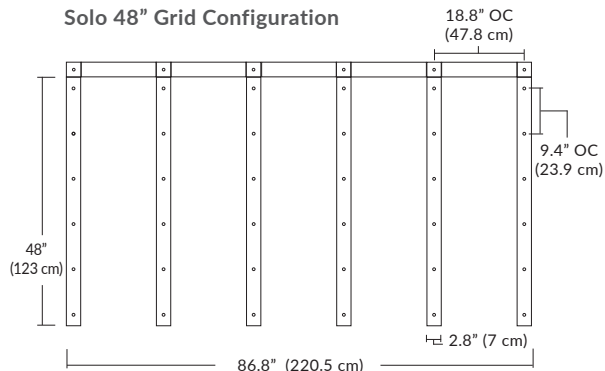

Cable Length

- 096** = 96" (Default Length).
- XXX** = Custom Length (300" = maximum length)
- For Custom Lengths, please indicate length in inches.

For more information on Quatro, Duo, or Solo Modular Systems, JackTrack, or Multi-Port Canopies, see blackjacklighting.com.

Linear Configurations

6L (6'x2' / 25 Port)
MQ-2425-XX-6L-X-XXX

Additional configurations and options available. Contact factory for details.

Duo

6L (6'4"x6" / 10 Port)
MD-3810-XX-6L-X-XXX

Linear Configurations

BL Matte Black
PC Pol. Chrome
BZ Bronze
SG Satin Gold
SS Satin Silver

9L (9'6"x6" / 18 Port)
MD-3818-XX-9L-X-XXX

Additional configurations and options available. Contact factory for details.

Solo

Solo 48" Linear Configuration

Solo (L) Configuration

Solo 22" Grid Configuration

Solo 48" Grid Configuration

BL Matte Black
WH Pol. Chrome
BZ Bronze
SG Satin Gold
SS Satin Silver

Additional configurations and options available. Contact factory for details.