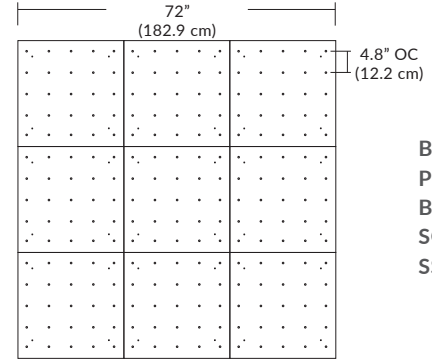

6S (6' 3x3 / 25 Port)
MQ-2425-XX-6S-X-XXX

BL Matte Black
PC Pol. Chrome
BZ Bronze
SG Satin Gold
SS Satin Silver

4L (4'x2' / 9 Port)
MQ-2425-XX-4L-X-XXX