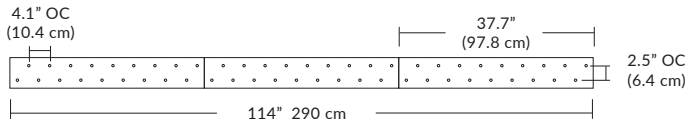

Cable Length

- 096** = 96" (Default Length).
- XXX** = Custom Length (300" = maximum length)
- For Custom Lengths, please indicate length in inches.

For more information on Quatro, Duo, or Solo Modular Systems, JackTrack, or Multi-Port Canopies, see blackjacklighting.com.

Quatro

4S (4' 2x2 / 9 Port)
MQ-2409-XX-4S-X-XXX

Square Configurations

6S (6' 3x3 / 25 Port)
MQ-2425-XX-6S-X-XXX

BL Matte Black
PC Pol. Chrome
BZ Bronze
SG Satin Gold
SS Satin Silver

4L (4'x2' / 9 Port)
MQ-2425-XX-4L-X-XXX

Linear Configurations

6L (6'x2' / 25 Port)
MQ-2425-XX-6L-X-XXX

Additional configurations and options available. Contact factory for details.

Duo

6L (6'4"x6" / 10 Port)
MD-3810-XX-6L-X-XXX

Linear Configurations

BL Matte Black
PC Pol. Chrome
BZ Bronze
SG Satin Gold
SS Satin Silver

9L (9'6"x6" / 18 Port)
MD-3818-XX-9L-X-XXX

Additional configurations and options available. Contact factory for details.

Solo

Solo 48" Linear Configuration