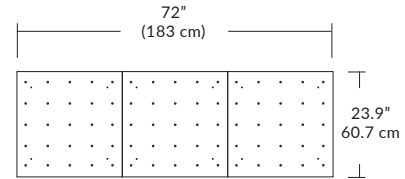

Quatro

4S (4' 2x2 / 9 Port)
MQ-2409-XX-4S-X-XXX

Square Configurations

6S (6' 3x3 / 25 Port)
MQ-2425-XX-6S-X-XXX

BL Matte Black
PC Pol. Chrome
BZ Bronze
SG Satin Gold
SS Satin Silver

4L (4'x2' / 9 Port)
MQ-2425-XX-4L-X-XXX

Linear Configurations

6L (6'x2' / 25 Port)
MQ-2425-XX-6L-X-XXX

Additional configurations and options available. Contact factory for details.

Duo

6L (6'4"x6" / 10 Port)
MD-3810-XX-6L-X-XXX

Linear Configurations