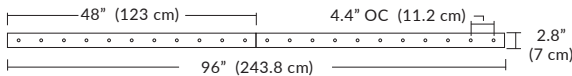

Linear Configurations

6L (6'x2' / 25 Port)
MQ-2425-XX-6L-X-XXX

Additional configurations and options available. Contact factory for details.

Duo

6L (6'4"x6" / 10 Port)
MD-3810-XX-6L-X-XXX

Linear Configurations

BL Matte Black
PC Pol. Chrome
BZ Bronze
SG Satin Gold
SS Satin Silver

9L (9'6"x6" / 18 Port)
MD-3818-XX-9L-X-XXX

Additional configurations and options available. Contact factory for details.

Solo

Solo 48" Linear Configuration

Solo (L) Configuration

Solo 22" Grid Configuration

Solo 48" Grid Configuration

BL Matte Black
WH Pol. Chrome
BZ Bronze
SG Satin Gold
SS Satin Silver

Additional configurations and options available. Contact factory for details.