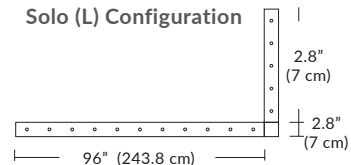

Solo (L) Configuration