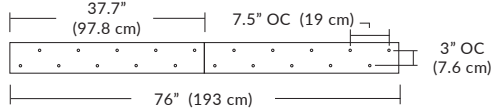

Cable Length

- 096** = 96" (Default Length).
- XXX** = Custom Length (300" = maximum length)
- For Custom Lengths, please indicate length in inches.

For more information on Quatro, Duo, or Solo Modular Systems, JackTrack, or Multi-Port Canopies, see blackjacklighting.com.

Quatro

4S (4' 2x2 / 9 Port)
MQ-2409-XX-4S-X-XXX

Square Configurations

6S (6' 3x3 / 25 Port)
MQ-2425-XX-6S-X-XXX

BL Matte Black
PC Pol. Chrome
BZ Bronze
SG Satin Gold
SS Satin Silver

4L (4'x2' / 9 Port)
MQ-2425-XX-4L-X-XXX

Linear Configurations

6L (6'x2' / 25 Port)
MQ-2425-XX-6L-X-XXX

Additional configurations and options available. Contact factory for details.

Duo

6L (6'4"x6" / 10 Port)
MD-3810-XX-6L-X-XXX

Linear Configurations

BL Matte Black
PC Pol. Chrome
BZ Bronze
SG Satin Gold
SS Satin Silver

9L (9'6"x6" / 18 Port)
MD-3818-XX-9L-X-XXX

Additional configurations and options available. Contact factory for details.

Solo

Solo 48" Linear Configuration