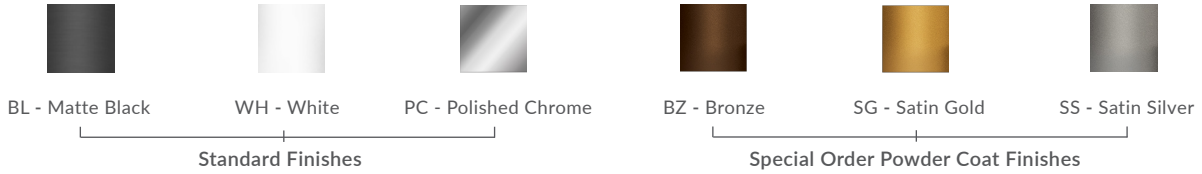

COLOR GEL PENDANT

SPECIFICATIONS

Finish	Matte Black, White, or Polished Chrome
LED Color Temperature	3000K (standard) 2700K, 3500K, or 4000K also available
Wattage	2 Watts / 86 Lumens or 3 Watts / 133 Lumens
Input Voltage	120-277V
Color Rendering Index	90CRI
Pendant Dimensions	2.5" Dia. x 1.13"H
Driver Location	Integral in canopy, remote, or above canopy (depending on canopy selected)
Cable Length	96" standard / 300" maximum
Minimum Pendant Drop	4"
Maximum Std. Pendant Drop	100"

CUSTOM OPTIONS

See page 2 for socket finish and mounting options.

ORDERING GUIDE

← PRODUCT CODE							OPTIONS →	
CATEGORY	SERIES	DIFFUSER	SIZE	SOCKET COLOR	CCT	WATTAGE	MOUNTING	CABLE LENGTH
SP Small Pendant	CGL Color Gel	RD - Red GN - Green BL - Blue	03 3" Diameter (2.5" actual dia.)	Standard BL - Matte Black WH - White PC - Polished Chrome Special Order BZ - Bronze SG - Satin Gold SS - Satin Silver	27K - 2700K 30K - 3000K 35K - 3500K 40K - 4000K (30K Standard)	2W 2 Watts / 86 Lm 3W 3 Watts / 133 Lm	SP2 - 2.5" Canopy SP5 - 5" Canopy MPC - Multi-Port Canopy JTA - JackTrack	Indicate Cable Length in Inches - leave blank for default 096 = 96" (default) 300 = 300" (max.)

Example Part Number: SP-CGL-GN-03-BL-30K-2W-MPC

Socket Color

Wattage (Lumens measured at 3000K)

- 2W** = 2 Watts / 86 Lumens, recommended for Multi-Port applications (Multi-Port system and JackTrack adapter).
- 3W** = 3 Watts / 133 Lumens, recommended for single pendant applications (5" Canopy and 2.5" Fascia Canopy).

Solo (L) Configuration

Solo 22" Grid Configuration

Solo 48" Grid Configuration

BL Matte Black
WH Pol. Chrome
BZ Bronze
SG Satin Gold
SS Satin Silver

Additional configurations and options available. Contact factory for details.