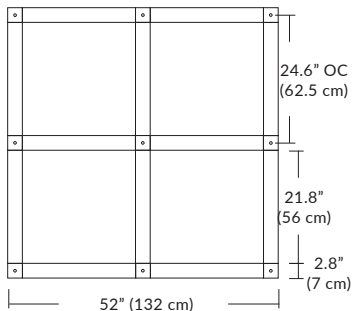

Solo 22" Grid Configuration