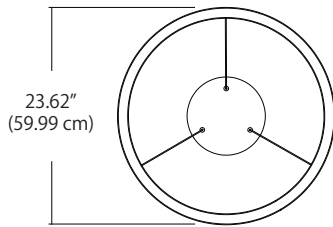

COMPASS 24" SUSPENDED LARGE PENDANT

SPECIFICATIONS

Finish	Matte Black (BL) or White (WH)
LED Color Temperature	Available in 27K, 30K, 35K, and 40K (30K Standard)
Wattage	32 Watts
Lumens	2086 Lumens
Driver Location	Integral in canopy
Dimming	Universal (TRIAC, ELV, 0-10V)
Color Rendering Index	90CRI
Input Voltage	120-277VAC - 50/60Hz
Cable Length	8' (each of three cables)

- Features three adjustable support cables
- Powder coated aluminum extruded housing with silicone diffuser
- Damp location rated

Shown in Matte Black

ORDERING GUIDE

SERIES	SIZE	FINISH	VOLTS/DIMMING	CCT
COM COM Compass Large Pendant	24P 24P 24" Pendnat	BL - Matte Black WH - White	27U 27U - 120-277VAC, Universal Dimming	27K - 2700K 30K - 3000K 35K - 3500K 40K - 4000K (30K Standard)

Example: COM - 24P - BL - 27U - 30K