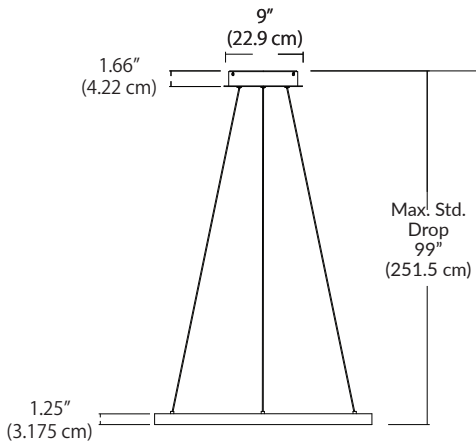

COMPASS 24" SUSPENDED LARGE PENDANT

SPECIFICATIONS

Finish	Matte Black (BL) or White (WH)
LED Color Temperature	Available in 27K, 30K, 35K, and 40K (30K Standard)
Wattage	32 Watts
Lumens	2086 Lumens
Driver Location	Integral in canopy
Dimming	Universal (TRIAC, ELV, 0-10V)
Color Rendering Index	90CRI
Input Voltage	120-277VAC - 50/60Hz
Cable Length	8' (each of three cables)

- Features three adjustable support cables
- Powder coated aluminum extruded housing with silicone diffuser
- Damp location rated

Shown in Matte Black

ORDERING GUIDE

SERIES	SIZE	FINISH	VOLTS/DIMMING	CCT
COM COM Compass Large Pendant	24P 24P 24" Pendnat	BL - Matte Black WH - White	27U 27U - 120-277VAC, Universal Dimming	27K - 2700K 30K - 3000K 35K - 3500K 40K - 4000K (30K Standard)

Example: COM - 24P - BL - 27U - 30K