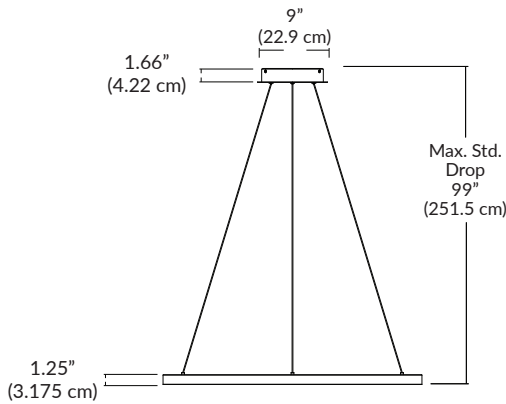

COMPASS 36" SUSPENDED LARGE PENDANT

SPECIFICATIONS

Finish	Matte Black (BL) or White (WH)
LED Color Temperature	Available in 27K, 30K, 35K, and 40K (30K Standard)
Wattage	36 Watts
Lumens	2270 Lumens
Driver Location	Integral in canopy
Dimming	Universal (TRIAC, ELV, 0-10V)
Color Rendering Index	90CRI
Input Voltage	120-277VAC - 50/60Hz
Cable Length	8' (each of three cables)

- Features three adjustable support cables
- Powder coated aluminum extruded housing with silicone diffuser
- Damp location rated

Shown in Matte Black

ORDERING GUIDE

SERIES	SIZE	FINISH	VOLTS/DIMMING	CCT
COM COM Compass Large Pendant	36P 36P 36" Pendnat	BL - Matte Black WH - White	27U 27U - 120-277VAC, Universal Dimming	27K - 2700K 30K - 3000K 35K - 3500K 40K - 4000K (30K Standard)

Example: COM - 36P - BL - 27U - 30K