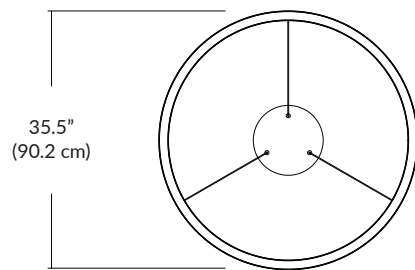

COMPASS 36" SUSPENDED LARGE PENDANT

SPECIFICATIONS

Finish	Matte Black (BL) or White (WH)
LED Color Temperature	Available in 27K, 30K, 35K, and 40K (30K Standard)
Wattage	36 Watts
Lumens	2270 Lumens
Driver Location	Integral in canopy
Dimming	Universal (TRIAC, ELV, 0-10V)
Color Rendering Index	90CRI
Input Voltage	120-277VAC - 50/60Hz
Cable Length	8' (each of three cables)

- Features three adjustable support cables
- Powder coated aluminum extruded housing with silicone diffuser
- Damp location rated

Shown in Matte Black

ORDERING GUIDE

SERIES	SIZE	FINISH	VOLTS/DIMMING	CCT
COM COM Compass Large Pendant	36P 36P 36" Pendnat	BL - Matte Black WH - White	27U 27U - 120-277VAC, Universal Dimming	27K - 2700K 30K - 3000K 35K - 3500K 40K - 4000K (30K Standard)

Example: COM - 36P - BL - 27U - 30K