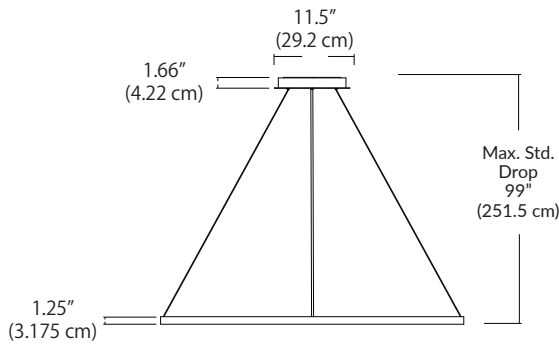

COMPASS 48" SUSPENDED LARGE PENDANT

SPECIFICATIONS

Finish	Matte Black (BL) or White (WH)
LED Color Temperature	Available in 27K, 30K, 35K, and 40K (30K Standard)
Wattage	60 Watts
Lumens	3400 Lumens
Driver Location	Integral in canopy
Dimming	Universal (TRIAC, ELV, 0-10V)
Color Rendering Index	90CRI
Input Voltage	120-277VAC - 50/60Hz
Cable Length	8' (each of four cables)

- Features four adjustable support cables
- Powder coated aluminum extruded housing with silicone diffuser
- Damp location rated

Shown in Matte Black

ORDERING GUIDE

SERIES	SIZE	FINISH	VOLTS/DIMMING	CCT
COM	48P		27U	
COM Compass Large Pendant	48P 48" Pendnat	BL - Matte Black WH - White	27U - 120-277VAC, Universal Dimming	27K - 2700K 30K - 3000K 35K - 3500K 40K - 4000K (30K Standard)

Example: COM - 48P - BL - 27U - 30K