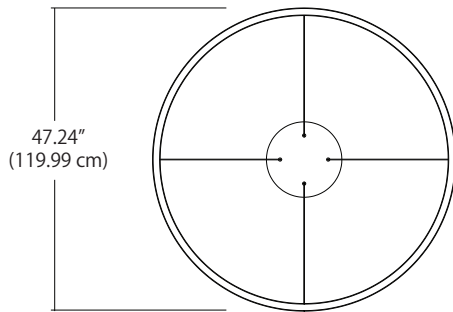

COMPASS 48" SUSPENDED LARGE PENDANT

SPECIFICATIONS

Finish	Matte Black (BL) or White (WH)
LED Color Temperature	Available in 27K, 30K, 35K, and 40K (30K Standard)
Wattage	60 Watts
Lumens	3400 Lumens
Driver Location	Integral in canopy
Dimming	Universal (TRIAC, ELV, 0-10V)
Color Rendering Index	90CRI
Input Voltage	120-277VAC - 50/60Hz
Cable Length	8' (each of four cables)

- Features four adjustable support cables
- Powder coated aluminum extruded housing with silicone diffuser
- Damp location rated

Shown in Matte Black

ORDERING GUIDE

SERIES	SIZE	FINISH	VOLTS/DIMMING	CCT
COM	48P		27U	
COM Compass Large Pendant	48P 48" Pendnat	BL - Matte Black WH - White	27U - 120-277VAC, Universal Dimming	27K - 2700K 30K - 3000K 35K - 3500K 40K - 4000K (30K Standard)

Example: COM - 48P - BL - 27U - 30K