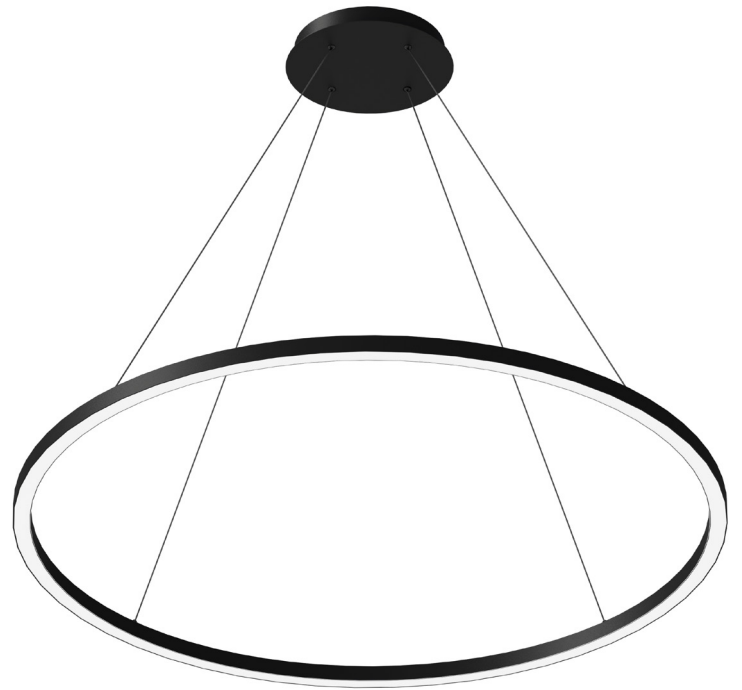

COMPASS 48" SUSPENDED LARGE PENDANT

SPECIFICATIONS

Finish	Matte Black (BL) or White (WH)
LED Color Temperature	Available in 27K, 30K, 35K, and 40K (30K Standard)
Wattage	60 Watts
Lumens	3400 Lumens
Driver Location	Integral in canopy
Dimming	Universal (TRIAC, ELV, 0-10V)
Color Rendering Index	90CRI
Input Voltage	120-277VAC - 50/60Hz
Cable Length	8' (each of four cables)

- Features four adjustable support cables
- Powder coated aluminum extruded housing with silicone diffuser
- Damp location rated

Shown in Matte Black

ORDERING GUIDE

SERIES	SIZE	FINISH	VOLTS/DIMMING	CCT
COM	48P		27U	
COM Compass Large Pendant	48P 48" Pendnat	BL - Matte Black WH - White	27U - 120-277VAC, Universal Dimming	27K - 2700K 30K - 3000K 35K - 3500K 40K - 4000K (30K Standard)

Example: COM - 48P - BL - 27U - 30K