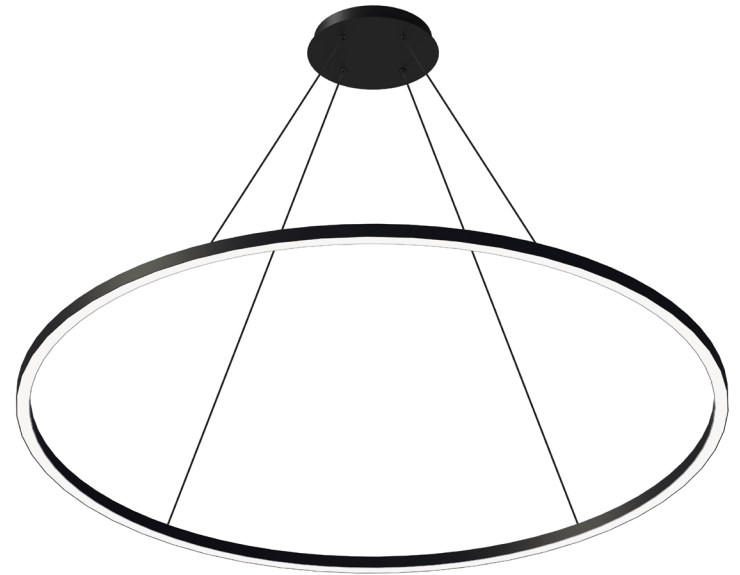

## COMPASS 60" SUSPENDED LARGE PENDANT

### SPECIFICATIONS

Finish	Matte Black (BL) or White (WH)
LED Color Temperature	Available in 27K, 30K, 35K, and 40K (30K Standard)
Wattage	80 Watts
Lumens	4700 Lumens
Driver Location	Integral in canopy
Dimming	Universal (TRIAC, ELV, 0-10V)
Color Rendering Index	90CRI
Input Voltage	120-277VAC - 50/60Hz
Cable Length	8' (each of four cables)

- Features four adjustable support cables
- Powder coated aluminum extruded housing with silicone diffuser
- Damp location rated

Shown in Matte Black

**ORDERING GUIDE** - Compass 60" LED Large Pendant is Special Order Only. Ten piece minimum order.

SERIES	SIZE	FINISH	VOLTS/DIMMING	CCT
<b>COM</b> COM Compass Large Pendant	<b>60P</b> 60P 60" Pendnat	<b>BL - Matte Black</b> <b>WH - White</b>	<b>27U</b> 27U - 120-277VAC, Universal Dimming	<b>27K - 2700K</b> <b>30K - 3000K</b> <b>35K - 3500K</b> <b>40K - 4000K</b> (30K Standard)