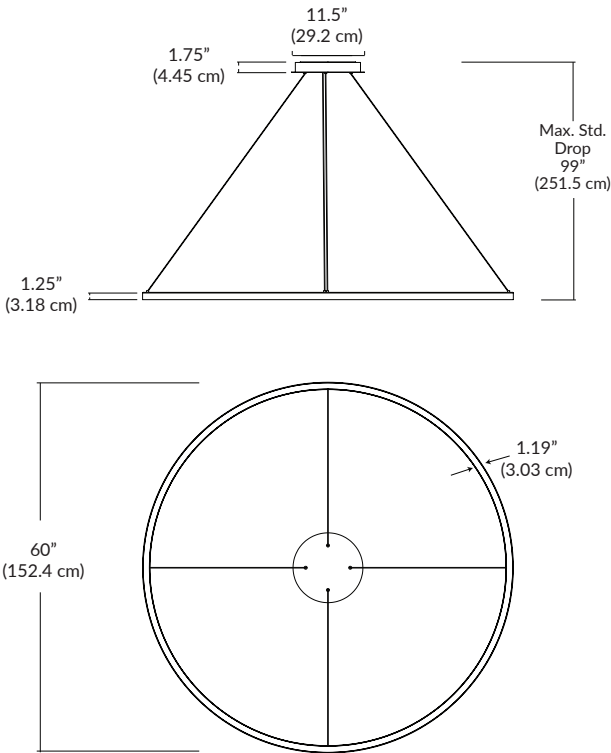

## COMPASS 60" SUSPENDED LARGE PENDANT

### SPECIFICATIONS

Finish	Matte Black (BL) or White (WH)
LED Color Temperature	Available in 27K, 30K, 35K, and 40K (30K Standard)
Wattage	80 Watts
Lumens	4700 Lumens
Driver Location	Integral in canopy
Dimming	Universal (TRIAC, ELV, 0-10V)
Color Rendering Index	90CRI
Input Voltage	120-277VAC - 50/60Hz
Cable Length	8' (each of four cables)

- Features four adjustable support cables
- Powder coated aluminum extruded housing with silicone diffuser
- Damp location rated

Shown in Matte Black

**ORDERING GUIDE** - Compass 60" LED Large Pendant is Special Order Only. Ten piece minimum order.

Example: COM - 60P - BL - 27U - 30K