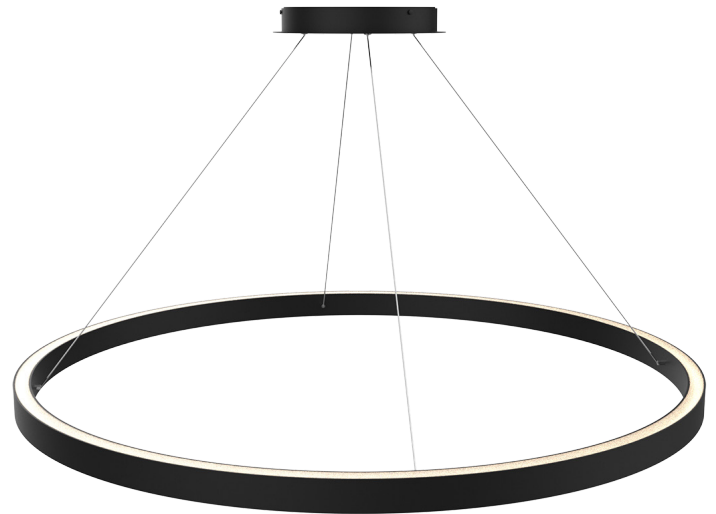

COMPASS 24" DOWN/UPLIGHT SUSPENDED PENDANT

SPECIFICATIONS

Wattage	31W
Lumens	2170 Lm
Light Distribution	50% Down / 50% Up
CCT / Color Temperature	2700K, 3000K, 3500K, or 4000K (3000K Standard)
Color Rendering Index (CRI)	90+
Voltage	120-277VAC
Dimming	Universal (TRIAC / ELV / 0-10 Dimming)
Weight	Approx. 2 lb.
Materials	Aluminum housing with silicone diffuser
Finish Color	Black (BL) or White (WH)

Shown in Matte Black

ORDERING GUIDE

SERIES COM <small>COM Compass Large Pendant</small>	SIZE 24DU <small>24DU 24" Down/Up Pendant</small>	FINISH  <small>BL - Matte Black WH - White</small>	VOLTS/DIMMING 27U <small>27U 120-277VAC, Universal Dimming</small>	CCT  <small>27K - 2700K 30K - 3000K 35K - 3500K 40K - 4000K (30K Standard)</small>
---	---	--	--	--

Example: COM - 24DU - BL - 27U - 30K