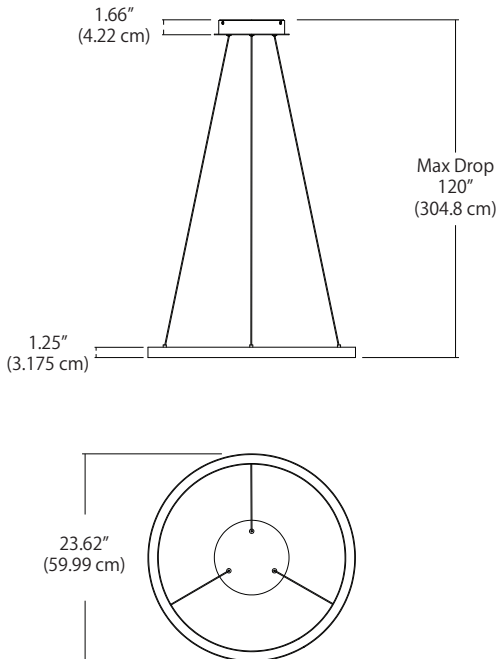

COMPASS 24" DOWN/UPLIGHT SUSPENDED PENDANT

SPECIFICATIONS

Wattage	31W
Lumens	2170 Lm
Light Distribution	50% Down / 50% Up
CCT / Color Temperature	2700K, 3000K, 3500K, or 4000K (3000K Standard)
Color Rendering Index (CRI)	90+
Voltage	120-277VAC
Dimming	Universal (TRIAC / ELV / 0-10 Dimming)
Weight	Approx. 2 lb.
Materials	Aluminum housing with silicone diffuser
Finish Color	Black (BL) or White (WH)

Shown in Matte Black

ORDERING GUIDE

SERIES COM <small>COM Compass Large Pendant</small>	SIZE 24DU <small>24DU 24" Down/Up Pendant</small>	FINISH  <small>BL - Matte Black WH - White</small>	VOLTS/DIMMING 27U <small>27U 120-277VAC, Universal Dimming</small>	CCT  <small>27K - 2700K 30K - 3000K 35K - 3500K 40K - 4000K (30K Standard)</small>
---	---	--	--	--

Example: COM - 24DU - BL - 27U - 30K