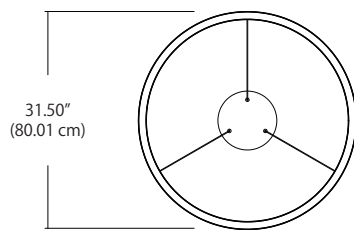

## COMPASS 36" DOWN/UPLIGHT SUSPENDED PENDANT

### SPECIFICATIONS

|                             |   |
|-----------------------------|---|
| Wattage                     | 40W   |
| Lumens                      | 2800 Lm   |
| Light Distribution          | 50% Down / 50% Up                                 |
| CCT / Color Temperature     | 2700K, 3000K, 3500K, or 4000K<br>(3000K Standard) |
| Color Rendering Index (CRI) | 90+   |
| Voltage                     | 120-277VAC  |
| Dimming                     | Universal (TRIAC / ELV / 0-10 Dimming)            |
| Weight                      | Approx. 3 lb.                                     |
| Materials                   | Aluminum housing with silicone diffuser           |
| Finish Color                | Black (BL) or White (WH)                          |