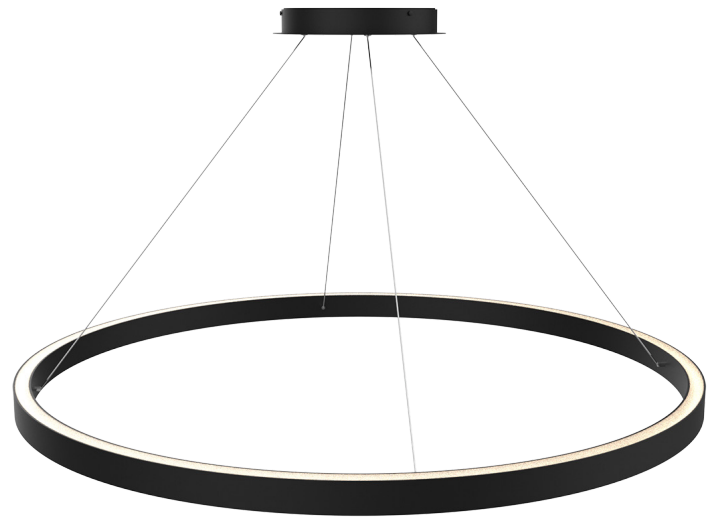

## COMPASS 36" DOWN/UPLIGHT SUSPENDED PENDANT

### SPECIFICATIONS

|                             |   |
|-----------------------------|---|
| Wattage                     | 40W   |
| Lumens                      | 2800 Lm   |
| Light Distribution          | 50% Down / 50% Up                                 |
| CCT / Color Temperature     | 2700K, 3000K, 3500K, or 4000K<br>(3000K Standard) |
| Color Rendering Index (CRI) | 90+   |
| Voltage                     | 120-277VAC  |
| Dimming                     | Universal (TRIAC / ELV / 0-10 Dimming)            |
| Weight                      | Approx. 3 lb.                                     |
| Materials                   | Aluminum housing with silicone diffuser           |
| Finish Color                | Black (BL) or White (WH)                          |

Shown in Matte Black

### ORDERING GUIDE

|  |  |  |   |   |
|--|--|--|---|---|
| <b>SERIES</b><br><b>COM</b><br>COM<br>Compass Large<br>Pendant | <b>SIZE</b><br><b>36DU</b><br>36DU<br>36" Down/Up<br>Pendant | <b>FINISH</b><br><br>BL - Matte Black<br>WH - White | <b>VOLTS/DIMMING</b><br><b>27U</b><br>27U<br>120-277VAC,<br>Universal Dimming | <b>CCT</b><br><br>27K - 2700K<br>30K - 3000K<br>35K - 3500K<br>40K - 4000K<br>(30K Standard) |
|--|--|--|---|---|