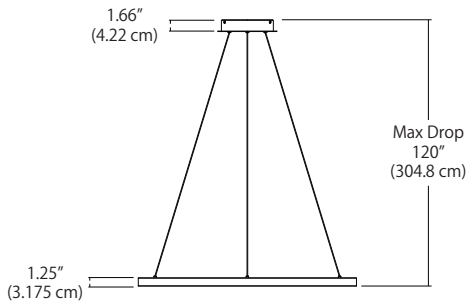

## COMPASS 36" DOWN/UPLIGHT SUSPENDED PENDANT

### SPECIFICATIONS

|                             |   |
|-----------------------------|---|
| Wattage                     | 40W   |
| Lumens                      | 2800 Lm   |
| Light Distribution          | 50% Down / 50% Up                                 |
| CCT / Color Temperature     | 2700K, 3000K, 3500K, or 4000K<br>(3000K Standard) |
| Color Rendering Index (CRI) | 90+   |
| Voltage                     | 120-277VAC  |
| Dimming                     | Universal (TRIAC / ELV / 0-10 Dimming)            |
| Weight                      | Approx. 3 lb.                                     |
| Materials                   | Aluminum housing with silicone diffuser           |
| Finish Color                | Black (BL) or White (WH)                          |