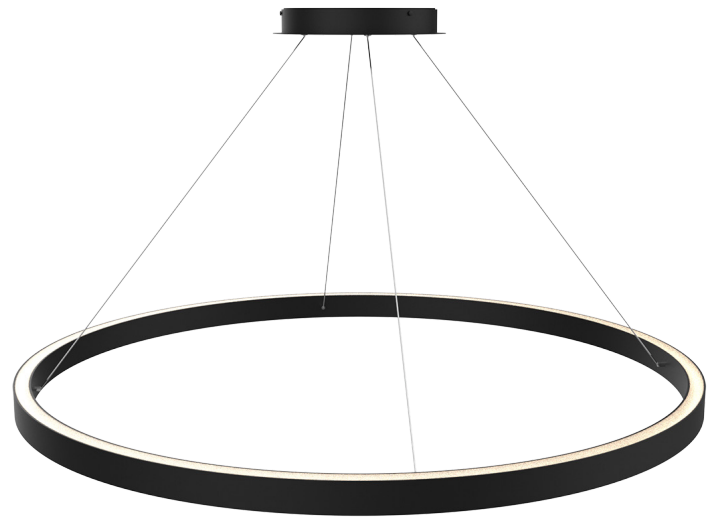

COMPASS 48" DOWN/UPLIGHT SUSPENDED PENDANT

SPECIFICATIONS

Wattage	57W
Lumens	3990 Lm
Light Distribution	50% Down / 50% Up
CCT / Color Temperature	2700K, 3000K, 3500K, or 4000K 3000K Standard
Color Rendering Index (CRI)	90+
Voltage	120-277VAC
Dimming	Universal (TRIAC / ELV / 0-10 Dimming)
Weight	Approx. 4 lb.
Materials	Aluminum housing with silicone diffuser
Finish Color	Black (BL) or White (WH)

Shown in Matte Black

ORDERING GUIDE

SERIES COM COM Compass Large Pendant	SIZE 48DU 48DU 48" Down/Up Pendant	FINISH  BL - Matte Black WH - White	VOLTS/DIMMING 27U 27U 120-277VAC, Universal Dimming	CCT  27K - 2700K 30K - 3000K 35K - 3500K 40K - 4000K (30K Standard)
--	--	--	---	---

Example: COM - 48DU - BL - 27U - 40K