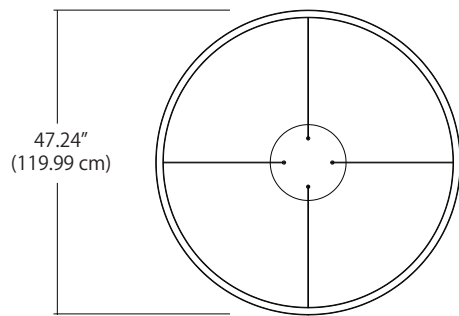

COMPASS 48" DOWN/UPLIGHT SUSPENDED PENDANT

SPECIFICATIONS

Wattage	57W
Lumens	3990 Lm
Light Distribution	50% Down / 50% Up
CCT / Color Temperature	2700K, 3000K, 3500K, or 4000K 3000K Standard
Color Rendering Index (CRI)	90+
Voltage	120-277VAC
Dimming	Universal (TRIAC / ELV / 0-10 Dimming)
Weight	Approx. 4 lb.
Materials	Aluminum housing with silicone diffuser
Finish Color	Black (BL) or White (WH)

Shown in Matte Black

ORDERING GUIDE

SERIES COM COM Compass Large Pendant	SIZE 48DU 48DU 48" Down/Up Pendant	FINISH  BL - Matte Black WH - White	VOLTS/DIMMING 27U 27U 120-277VAC, Universal Dimming	CCT  27K - 2700K 30K - 3000K 35K - 3500K 40K - 4000K (30K Standard)
--	--	--	---	---

Example: COM - 48DU - BL - 27U - 40K