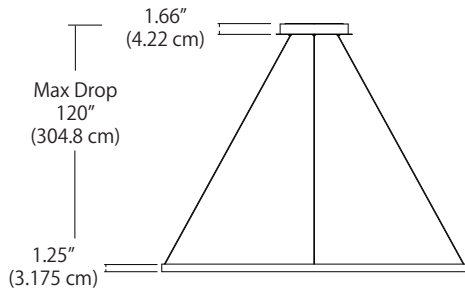

COMPASS 48" DOWN/UPLIGHT SUSPENDED PENDANT

SPECIFICATIONS

Wattage	57W
Lumens	3990 Lm
Light Distribution	50% Down / 50% Up
CCT / Color Temperature	2700K, 3000K, 3500K, or 4000K 3000K Standard
Color Rendering Index (CRI)	90+
Voltage	120-277VAC
Dimming	Universal (TRIAC / ELV / 0-10 Dimming)
Weight	Approx. 4 lb.
Materials	Aluminum housing with silicone diffuser
Finish Color	Black (BL) or White (WH)

Shown in Matte Black

ORDERING GUIDE

SERIES COM COM Compass Large Pendant	SIZE 48DU 48DU 48" Down/Up Pendant	FINISH  BL - Matte Black WH - White	VOLTS/DIMMING 27U 27U 120-277VAC, Universal Dimming	CCT  27K - 2700K 30K - 3000K 35K - 3500K 40K - 4000K (30K Standard)
--	--	--	---	---