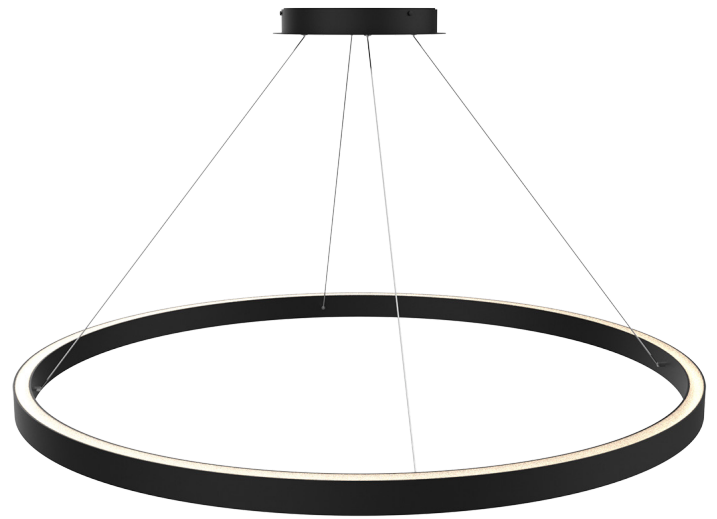

## COMPASS 60" DOWN/UPLIGHT SUSPENDED PENDANT

### SPECIFICATIONS

Wattage	65W
Lumens	4550 Lm
Light Distribution	50% Down / 50% Up
CCT / Color Temperature	2700K, 3000K, 3500K, or 4000K 3000K Standard
Color Rendering Index (CRI)	90+
Voltage	120-277VAC
Dimming	Universal (TRIAC / ELV / 0-10 Dimming)
Weight	Approx. 5 lb.
Materials	Aluminum housing with silicone diffuser
Finish Color	Black (BL) or White (WH)

Shown in Matte Black

### ORDERING GUIDE

SERIES	SIZE	FINISH	VOLTS/DIMMING	CCT
<b>COM</b>	<b>60DU</b>		<b>27U</b>	
COM Compass Large Pendant	60DU 60" Down/Up Pendant	BL - Matte Black WH - White	27U 120-277VAC, Universal Dimming	27K - 2700K 30K - 3000K 35K - 3500K 40K - 4000K (30K Standard)