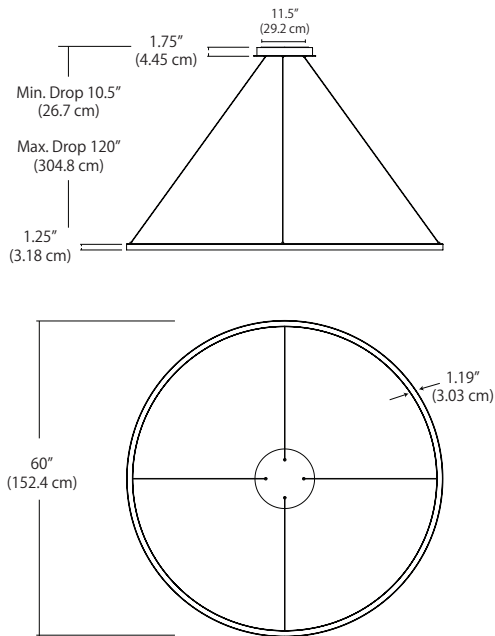

## COMPASS 60" DOWN/UPLIGHT SUSPENDED PENDANT

### SPECIFICATIONS

Wattage	65W
Lumens	4550 Lm
Light Distribution	50% Down / 50% Up
CCT / Color Temperature	2700K, 3000K, 3500K, or 4000K 3000K Standard
Color Rendering Index (CRI)	90+
Voltage	120-277VAC
Dimming	Universal (TRIAC / ELV / 0-10 Dimming)
Weight	Approx. 5 lb.
Materials	Aluminum housing with silicone diffuser
Finish Color	Black (BL) or White (WH)