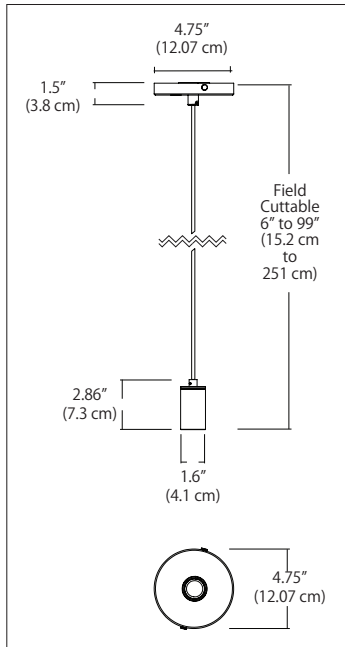

CORDS 1-LIGHT PENDANT 5" Round Canopy

SPECIFICATIONS

Finish	Matte Black or White
Canopy Dimensions	4.75" Dia. x 1.5"H
Input Voltage	120V
Maximum Wattage	75W max. Type A Incandescent Bulb or 14W max. LED bulb (self-ballasted)
Socket Type:	Medium E26 (screw-in socket); bulb not included
Socket Dimensions	1.6" Dia. x 2.86"H
Cable Length	8' (max. 20 ft. length available; field cuttable)

(Bulb not included; provided by user.)

ORDERING GUIDE

← PRODUCT CODE				OPTIONS →		OPTIONAL ACCESSORIES
SERIES	PENDANTS/ CANOPY SHAPE	CANOPY & SOCKET FINISH	CABLE FINISH	CABLE LENGTH	SUSPENSION	
CRD CRD Cords	01R 01R 1 Pendant Round Canopy	BL - Matte Black WH - White <i>Note: Canopy finish & Socket finish match as default.</i>	BL - Matte Black WH - White	Indicate Cable Length in Inches. Leave blank for default. <i>Default is 96". Max. length is 240".</i>	C - Cable (default) S - Stem Kit <i>42" Stem Kit includes: 3 x 12" stems, 1 x 6" stem, and 1 x Sloped Ceiling Swivel. Leave blank for default.</i>	SWAG HOOK Part No: 95302-BL (Matte Black) Part No: 95302-WH (White) ADDITIONAL 24" STEM Part No: 92002-24-BL (Matte Black) Part No: 92002-24-WH (White)
Example Part Number: CRD - 01R - BL - BL						