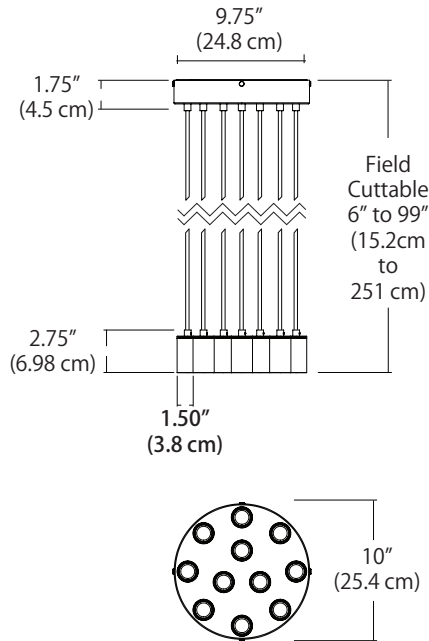

CORDS 11-LIGHT PENDANT

10" Round Canopy

SPECIFICATIONS

Finish	Matte Black or White
Canopy Dimensions	9.75" Dia. x 1.75"H
Input Voltage	120V
Maximum Wattage	11 x 60W max. Type A Incandescent Bulb or 12W max. LED bulb (self-ballasted)
Socket Type:	Medium E26 (screw-in sockets); bulbs not included
Socket Dimensions	1.6" Dia. x 2.86"H
Cable Length	8' (max. 20 ft. length available; field cuttable)

(Bulbs not included; provided by user)

ORDERING GUIDE

← PRODUCT CODE				OPTIONS →	
SERIES	PENDANTS/ CANOPY SHAPE	CANOPY & SOCKET FINISH	CABLE FINISH	CABLE LENGTH	SUSPENSION
CRD CRD Cords	11R 11R 11 Pendant Round Canopy	BL - Matte Black WH - White <i>Note: Canopy finish & Socket finish match as default.</i>	BL - Matte Black WH - White	Indicate Cable Length in Inches. Leave blank for default. Default is 96". Max. length is 240".	C - Cable (default) S - Stem Kit 42" Stem Kit includes: 3 x 12" stems, 1 x 6" stem, and 1 x Sloped Ceiling Swivel. Leave blank for default.

OPTIONAL ACCESSORIES

SWAG HOOK
 Part No: 95302-BL (Matte Black)
 Part No: 95302-WH (White)

ADDITIONAL 24" STEM
 Part No: 92002-24-BL (Matte Black)
 Part No: 92002-24-WH (White)