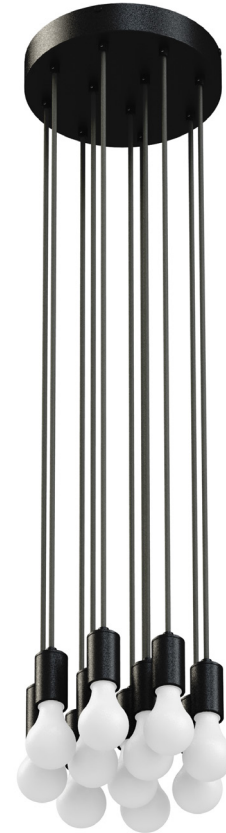

CORDS 11-LIGHT PENDANT

10" Round Canopy

SPECIFICATIONS

Finish	Matte Black or White
Canopy Dimensions	9.75" Dia. x 1.75"H
Input Voltage	120V
Maximum Wattage	11 x 60W max. Type A Incandescent Bulb or 12W max. LED bulb (self-ballasted)
Socket Type:	Medium E26 (screw-in sockets); bulbs not included
Socket Dimensions	1.6" Dia. x 2.86"H
Cable Length	8' (max. 20 ft. length available; field cuttable)

(Bulbs not included; provided by user)

ORDERING GUIDE

← PRODUCT CODE				OPTIONS →	
SERIES	PENDANTS/ CANOPY SHAPE	CANOPY & SOCKET FINISH	CABLE FINISH	CABLE LENGTH	SUSPENSION
CRD CRD Cords	11R 11R 11 Pendant Round Canopy	BL - Matte Black WH - White <i>Note: Canopy finish & Socket finish match as default.</i>	BL - Matte Black WH - White	Indicate Cable Length in Inches. Leave blank for default. Default is 96". Max. length is 240".	C - Cable (default) S - Stem Kit 42" Stem Kit includes: 3 x 12" stems, 1 x 6" stem, and 1 x Sloped Ceiling Swivel. Leave blank for default.

OPTIONAL ACCESSORIES

SWAG HOOK
 Part No: 95302-BL (Matte Black)
 Part No: 95302-WH (White)

ADDITIONAL 24" STEM
 Part No: 92002-24-BL (Matte Black)
 Part No: 92002-24-WH (White)