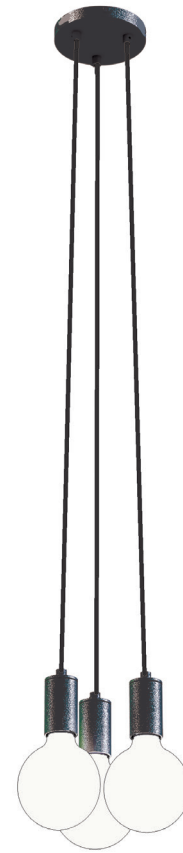

CORDS 3-LIGHT PENDANT

5" Round Canopy

SPECIFICATIONS

Finish	Matte Black or White
Canopy Dimensions	4.75" Dia. x 1.5"H
Input Voltage	120V
Maximum Wattage	3 x 60W max. Type A Incandescent Bulb or 14W max. LED bulb (self-ballasted)
Socket Type:	Medium E26 (screw-in sockets); bulbs not included
Socket Dimensions	1.6" Dia. x 2.86"H
Cable Length	8' (max. 20 ft. length available; field cuttable)

(Bulbs not included; provided by user)

ORDERING GUIDE

← PRODUCT CODE		OPTIONS →		OPTIONAL ACCESSORIES		
SERIES	PENDANTS/ CANOPY SHAPE	CANOPY & SOCKET FINISH	CABLE FINISH	CABLE LENGTH	SUSPENSION	
CRD CRD Cords	03R 03R 3 Pendant Round Canopy	BL - Matte Black WH - White	BL - Matte Black WH - White	Indicate Cable Length in Inches. Leave blank for default. <i>Default is 96". Max. length is 240".</i>	C - Cable (default) S - Stem Kit <i>42" Stem Kit includes: 3 x 12" stems, 1 x 6" stem, and 1 x Sloped Ceiling Swivel. Leave blank for default.</i>	SWAG HOOK Part No: 95302-BL (Matte Black) Part No: 95302-WH (White) ADDITIONAL 24" STEM Part No: 92002-24-BL (Matte Black) Part No: 92002-24-WH (White)
Example Part Number: CRD - 03R - BL - BL						