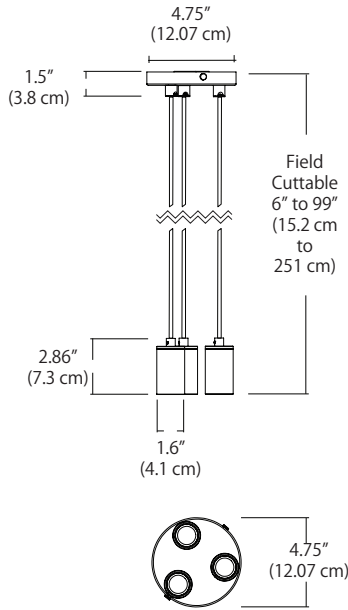

CORDS 3-LIGHT PENDANT

5" Round Canopy

SPECIFICATIONS

Finish	Matte Black or White
Canopy Dimensions	4.75" Dia. x 1.5"H
Input Voltage	120V
Maximum Wattage	3 x 60W max. Type A Incandescent Bulb or 14W max. LED bulb (self-ballasted)
Socket Type:	Medium E26 (screw-in sockets); bulbs not included
Socket Dimensions	1.6" Dia. x 2.86"H
Cable Length	8' (max. 20 ft. length available; field cuttable)

(Bulbs not included; provided by user)

ORDERING GUIDE

← PRODUCT CODE		OPTIONS →		OPTIONAL ACCESSORIES		
SERIES	PENDANTS/ CANOPY SHAPE	CANOPY & SOCKET FINISH	CABLE FINISH	CABLE LENGTH	SUSPENSION	
CRD CRD Cords	03R 03R 3 Pendant Round Canopy	BL - Matte Black WH - White	BL - Matte Black WH - White	Indicate Cable Length in Inches. Leave blank for default. <i>Default is 96". Max. length is 240".</i>	C - Cable (default) S - Stem Kit <i>42" Stem Kit includes: 3 x 12" stems, 1 x 6" stem, and 1 x Sloped Ceiling Swivel. Leave blank for default.</i>	SWAG HOOK Part No: 95302-BL (Matte Black) Part No: 95302-WH (White) ADDITIONAL 24" STEM Part No: 92002-24-BL (Matte Black) Part No: 92002-24-WH (White)
Example Part Number: CRD - 03R - BL - BL						