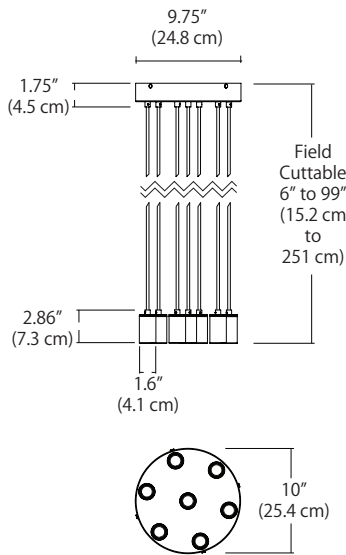

CORDS 7-LIGHT PENDANT 10" Round Canopy

(Shown above with optional Swag Hooks.)

SPECIFICATIONS

Finish	Matte Black or White
Canopy Dimensions	9.75" Dia. x 1.75"H
Input Voltage	120V
Maximum Wattage	7 x 60W max. Type A Incandescent Bulb or 12W max. LED bulb (self-ballasted)
Socket Type:	Medium E26 (screw-in sockets); bulbs not included
Socket Dimensions	1.6" Dia. x 2.86"H
Cable Length	8' (max. 20 ft. length available; field cuttable)

(Bulbs not included; provided by user)

ORDERING GUIDE

SERIES		PENDANTS/ CANOPY SHAPE		CANOPY & SOCKET FINISH		CABLE FINISH		CABLE LENGTH		SUSPENSION		OPTIONAL ACCESSORIES	
CRD Cords		07R 7 Pendant Round Canopy		BL - Matte Black WH - White		BL - Matte Black WH - White		Indicate Cable Length in Inches. Leave blank for default. Default is 96". Max. length is 240".		C - Cable (default) S - Stem Kit 42" Stem Kit includes: 3 x 12" stems, 1 x 6" stem, and 1 x Sloped Ceiling Swivel. Leave blank for default.		SWAG HOOK Part No: 95302-BL (Matte Black) Part No: 95302-WH (White) ADDITIONAL 24" STEM Part No: 92002-24-BL (Matte Black) Part No: 92002-24-WH (White)	
Example Part Number: CRD - 07R - BL - BL Note: Canopy finish & Socket finish match as default.													