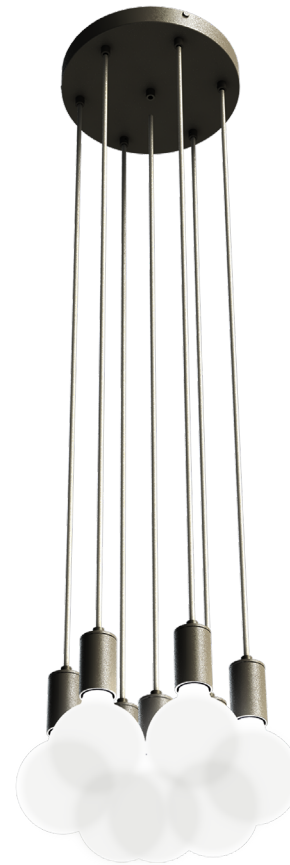

CORDS 7-LIGHT PENDANT 10" Round Canopy

(Shown above with optional Swag Hooks.)

SPECIFICATIONS

Finish	Matte Black or White
Canopy Dimensions	9.75" Dia. x 1.75"H
Input Voltage	120V
Maximum Wattage	7 x 60W max. Type A Incandescent Bulb or 12W max. LED bulb (self-ballasted)
Socket Type:	Medium E26 (screw-in sockets); bulbs not included
Socket Dimensions	1.6" Dia. x 2.86"H
Cable Length	8' (max. 20 ft. length available; field cuttable)

(Bulbs not included; provided by user)

ORDERING GUIDE

SERIES		PENDANTS/ CANOPY SHAPE		CANOPY & SOCKET FINISH		CABLE FINISH		CABLE LENGTH		SUSPENSION		OPTIONAL ACCESSORIES	
CRD Cords		07R 7 Pendant Round Canopy		BL - Matte Black WH - White		BL - Matte Black WH - White		Indicate Cable Length in Inches. Leave blank for default. Default is 96". Max. length is 240".		C - Cable (default) S - Stem Kit 42" Stem Kit includes: 3 x 12" stems, 1 x 6" stem, and 1 x Sloped Ceiling Swivel. Leave blank for default.		SWAG HOOK Part No: 95302-BL (Matte Black) Part No: 95302-WH (White) ADDITIONAL 24" STEM Part No: 92002-24-BL (Matte Black) Part No: 92002-24-WH (White)	
Example Part Number: CRD - 07R - BL - BL Note: Canopy finish & Socket finish match as default.													