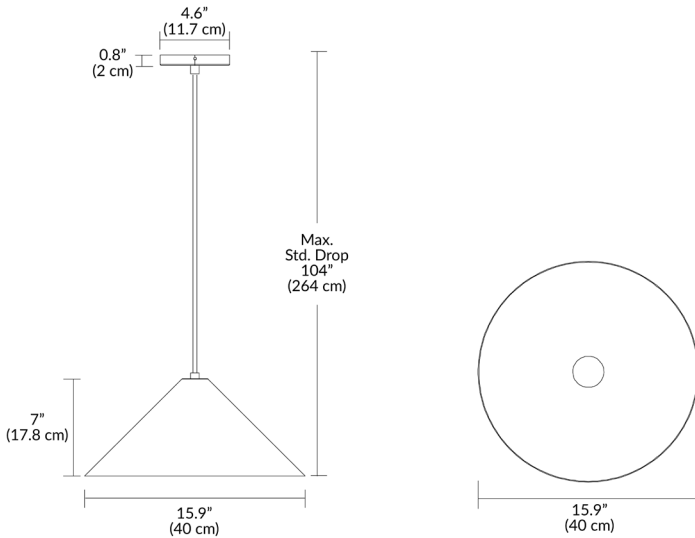

WIDE CONE 16 PENDANT 16" diameter

SPECIFICATIONS

Finish	Matte Black w/Gold or White w/Gold
Input Voltage	120V
Lamp/Maximum Wattage	LED R20 / LED PAR20 / LED A19: 14W max.
Socket Type:	E26 (screw-in socket); bulb not included
Shade Dimensions	16" Dia. x 7"H
Canopy Dimensions	4.75" Dia. x 0.8"H
Socket Dimensions	1.5" Dia. x 3"H
Cable Length	8' (max. 20 ft. length available; field cuttable)
Cable Color	Matte Black (BL) or White (WH)

Shown here in
Black w/Gold (BG)

ORDERING GUIDE

PRODUCT CODE					OPTIONS		OPTIONAL ACCESSORIES
SERIES	SIZE	FINISH	CABLE COLOR	MOUNTING	CABLE LENGTH	SUSPENSION	
CRC CRC Wide Cone Shade	16 16 - 16" diameter	BG - Matte Black w/Gold Interior WG - White w/Gold Interior	Standard BL - Matte Black WH - White	SP5 5" Round Canopy	096 - 96" (Default) 240 - 240" (Max.) <i>Field cuttable; leave blank for Default</i>	C - Cable (default) S - Stem Kit <i>42" Stem Kit includes: 3 x 12" stems, 1 x 6" stem, and 1 x Sloped Ceiling Swivel.</i> <i>Leave blank for default.</i>	SWAG HOOK Part No: 95302-BL (Matte Black) Part No: 95302-WH (White) ADDITIONAL 24" STEMS Part No: 92002-24-BL (Matte Black) Part No: 92002-24-WH (White)

Alternate Part Number: CRL-NA-16-XX-XX-SP5