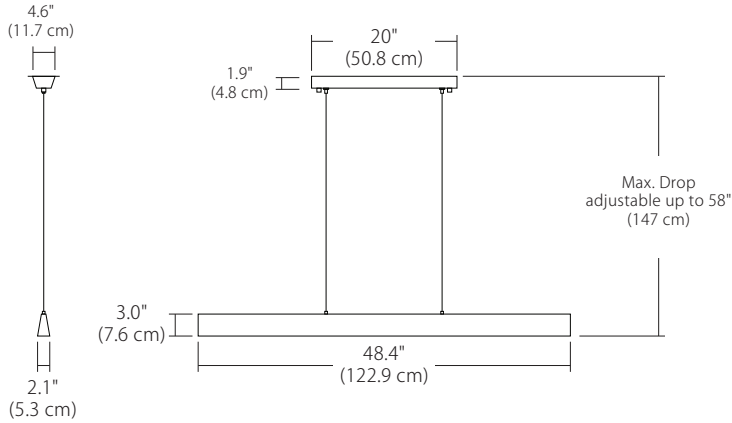

### SPECIFICATIONS

Finish	Matte Black (BL) or Matte White (WH)
LED Color Temperature	2700K, 3000K, 3500K, or 4000K 3000K (standard)
Fixture Wattage	41 Watts
Delivered Lumens	2080 Lm (measured at 3000K)
Dimming	TRIAC Dimming (Standard) Universal (TRIAC, ELV, 0-10V) (Special Order)
Color Rendering Index	90CRI
Input Voltage	120-277VAC 50/60Hz
Pendant Dimensions	3"H x 2.1"W x 48.8"L

### ORDERING GUIDE

SERIES	SIZE	FINISH	VOLTS / DIMMING	CCT	ENDCAP
<b>FLR</b> FLR Flair Suspended Pendant	<b>48L</b> 48L 48" Length	<b>BL</b> Matte Black <b>WH</b> Matte White	<b>27U</b> 27U 12-277VAC (0-10V Dimming)	<b>30K</b> 27K - 2700K 30K - 3000K 35K - 3500K 40K - 4000K (30K Standard)	<b>ME</b> Matching Metal Endcap (Standard) <b>MP</b> Maple <b>SN</b> Satin Nickel <b>WN</b> Walnut

Example Part Number: FLR - 48L - SN - 27U - 30K - ME