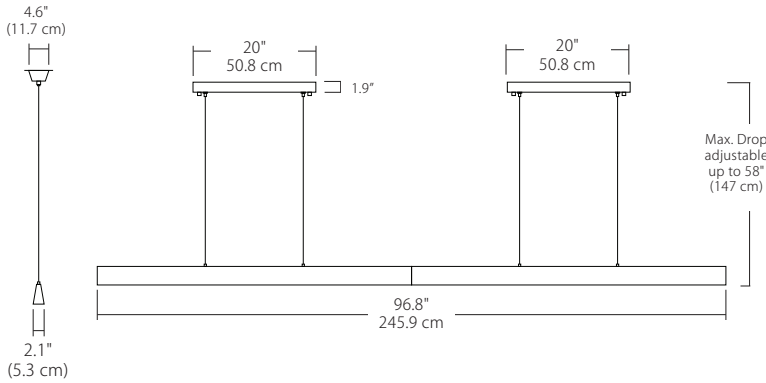

### SPECIFICATIONS

Finish	Matte Black (BL) or Matte White (WH)
LED Color Temperature	2700K, 3000K, 3500K, or 4000K 3000K (Standard)
Fixture Wattage	82 Watts
Delivered Lumens	4160 Lm (measured at 3000K)
Dimming	TRIAC Dimming (Standard) Universal (TRIAC, ELV, 0-10V) (Special Order)
Color Rendering Index	90CRI
Input Voltage	120-277VAC 50/60Hz
Pendant Dimensions	3"H x 2.1"W x 96.8"L