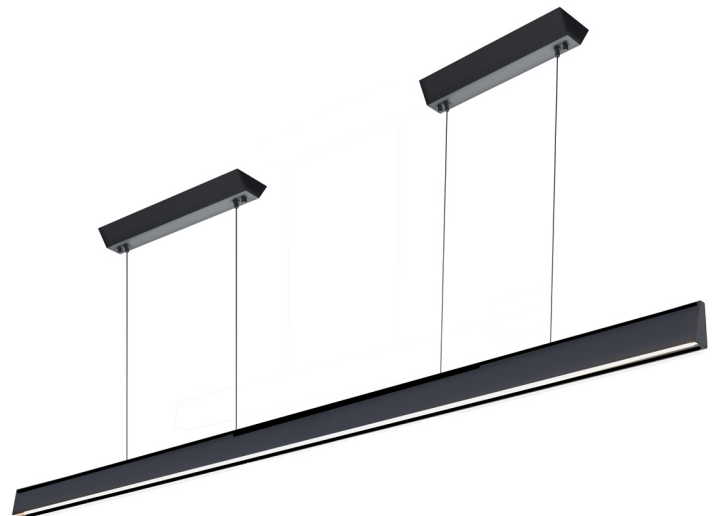

## FLAIR 96" SUSPENDED PENDANT

### SPECIFICATIONS

Finish	Matte Black (BL) or Matte White (WH)
LED Color Temperature	2700K, 3000K, 3500K, or 4000K 3000K (Standard)
Fixture Wattage	82 Watts
Delivered Lumens	4160 Lm (measured at 3000K)
Dimming	TRIAC Dimming (Standard) Universal (TRIAC, ELV, 0-10V) (Special Order)
Color Rendering Index	90CRI
Input Voltage	120-277VAC 50/60Hz
Pendant Dimensions	3"H x 2.1"W x 96.8"L

Note: Mechanical joiner assembly included.  
Each canopy requires separate electrical connection.

### ORDERING GUIDE

SERIES	SIZE	FINISH	VOLTS / DIMMING	CCT	ENDCAP
<b>FLR</b> Flair Suspended Pendant	<b>96L</b> 96" Length	<b>BL</b> Matte Black <b>WH</b> Matte White	<b>27U</b> 27U 12-277VAC (0-10V Dimming)	<b>30K</b> 27K - 2700K 30K - 3000K 35K - 3500K 40K - 4000K (30K Standard)	<b>ME</b> Matching Metal Endcap (Standard) <b>MP</b> Maple <b>SN</b> Satin Nickel <b>WN</b> Walnut