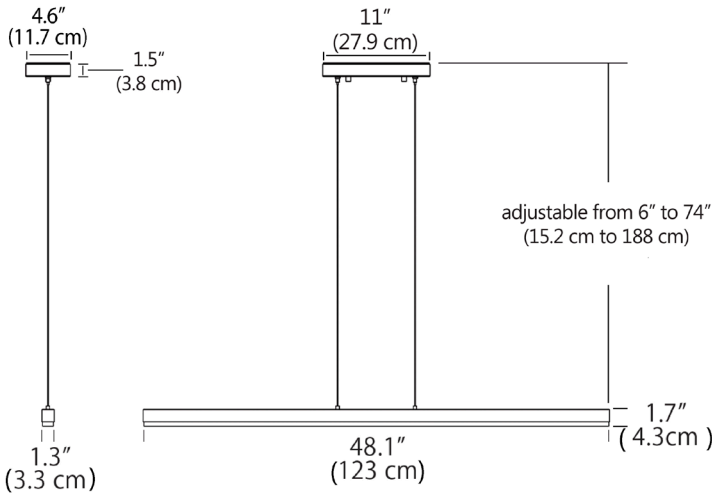

FLOAT 48IN LINEAR PENDANT

SPECIFICATIONS	
Fixture Wattage	39W
Lumens	2932 Lm
CCT / Color Temperature	3000K
Color Rendering Index (CRI)	90+
Voltage	120VAC
Dimming	TRIAC
Finish Color	Polished Chrome (PC) or Satin Nickel (SN)
Driver Location	Inside canopy housing
Suspension	Two 96" support cables
Ratings	Damp Location rated

(Shown above with standard Deep Blackplate)

ORDERING GUIDE

Series

Size/Type

Finish

Volts/Dimming

Color Temp.

FLT

48P

30K

48P 48" Linear Pendant

PC Polished Chrome
SN Satin Nickel

12T 120VAC,
Triac dimming
27U 120-277VAC,
Universal Dimming
(12T Standard)

30K 3000K

Example: FLT-48P-PC-12T-30K