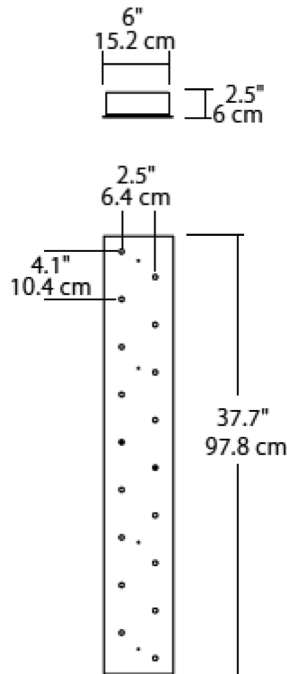

## Dimensions

## ORDERING GUIDE

Family	Size/Type	Finish	Driver Location	Driver Watts
<b>C-MPT</b>	<b>3818</b>			
C-MPT Canopy Multi-Port Rectangle	3818 38" Length 18 Ports	BL Matte Black WH White	UIN Integral Location	20W Integral Driver 40W 40 Watt Integral Driver 60W 60 Watt Remote Driver

## GLOBE PENDANTS

 WHITE GLASS 3" GLOBE 2W / 147LM <b>GGSWH</b>	 WHITE GLASS 5" GLOBE 3W / 238LM <b>GGLWH</b>	 CLEAR ACRYLIC 5" GLOBE 3W / 238LM <b>GLLCL</b>
---	---	---