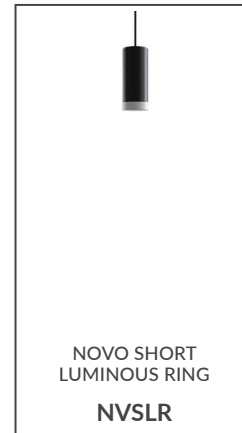

NOVO SHORT PENDANTS - 5W/368LM