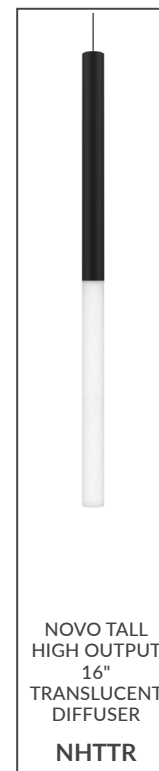

NOVO HIGH OUTPUT - 8W/710LM