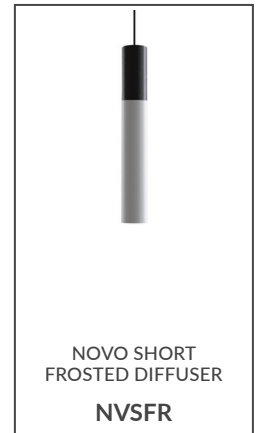

NOVO SHORT PENDANTS - 5W/368LM