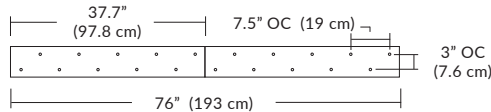

Quatro

4S (4' 2x2 / 9 Port)
MQ-2409-XX-4S-X-XXX

Square Configurations

6S (6' 3x3 / 25 Port)
MQ-2425-XX-6S-X-XXX

BL Matte Black
PC Pol. Chrome
BZ Bronze
SG Satin Gold
SS Satin Silver

4L (4'x2' / 9 Port)
MQ-2425-XX-4L-X-XXX

Linear Configurations

6L (6'x2' / 25 Port)
MQ-2425-XX-6L-X-XXX

Additional configurations and options available. Contact factory for details.

Duo

6L (6'4"x6" / 10 Port)
MD-3810-XX-6L-X-XXX

Linear Configurations

9L (9'6"x6" / 18 Port)
MD-3818-XX-9L-X-XXX

BL Matte Black
PC Pol. Chrome
BZ Bronze
SG Satin Gold
SS Satin Silver

Additional configurations and options available. Contact factory for details.

Solo

Solo 48" Linear Configuration