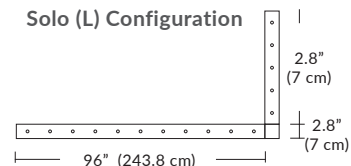

Solo (L) Configuration