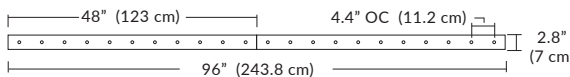

Linear Configurations

6L (6'x2' / 25 Port)
MQ-2425-XX-6L-X-XXX

Additional configurations and options available. Contact factory for details.

Duo

6L (6'4"x6" / 10 Port)
MD-3810-XX-6L-X-XXX

Linear Configurations

9L (9'6"x6" / 18 Port)
MD-3818-XX-9L-X-XXX

BL Matte Black
PC Pol. Chrome
BZ Bronze
SG Satin Gold
SS Satin Silver

Additional configurations and options available. Contact factory for details.

Solo

Solo 48" Linear Configuration

Solo (L) Configuration

Solo 22" Grid Configuration

Solo 48" Grid Configuration

BL Matte Black
WH Pol. Chrome
BZ Bronze
SG Satin Gold
SS Satin Silver

Additional configurations and options available. Contact factory for details.