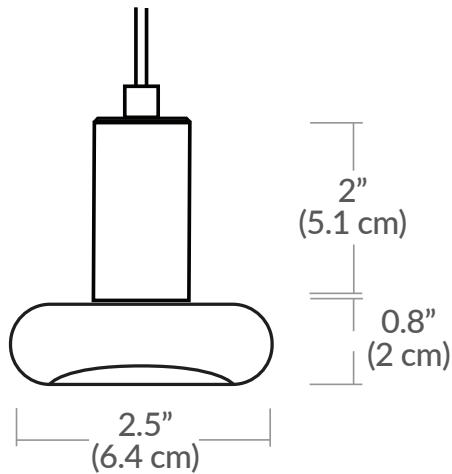

Shown in Polished Chrome (PC)

ORDERING GUIDE

CATEGORY

SP

SP
Small Pendant

SERIES

LGD

LGD
Light Guide

DIFFUSER

MU

MU
Mushroom

SIZE

02

02
2" Diameter

SOCKET COLOR

Standard
BL - Matte Black
WH - White
PC - Polished Chrome

Special Order
BZ - Bronze
SG - Satin Gold
SS - Satin Silver

CCT

27K - 2700K
30K - 3000K
35K - 3500K
40K - 4000K
(30K Standard)

WATTAGE

2W
2 Watts / 86 Lm
3W
3 Watts / 133 Lm

MOUNTING

SP2 - 2.5" Canopy
SP5 - 5" Canopy
MPC - Multi-Port Canopy
JTA - JackTrack

OPTIONS

CABLE LENGTH

Indicate Cable Length in Inches - leave blank for default
096 = 96" (default)
300 = 300" (max.)

Example Part Number: SP-LGD-MU-02-BL-30K-3W-SP5