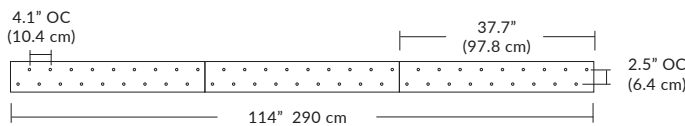

Linear Configurations

6L (6'x2' / 25 Port)
MQ-2425-XX-6L-X-XXX

Additional configurations and options available. Contact factory for details.

Duo

6L (6'4"x6" / 10 Port)
MD-3810-XX-6L-X-XXX

Linear Configurations

9L (9'6"x6" / 18 Port)
MD-3818-XX-9L-X-XXX

BL Matte Black
PC Pol. Chrome
BZ Bronze
SG Satin Gold
SS Satin Silver

Additional configurations and options available. Contact factory for details.

Solo

Solo 48" Linear Configuration