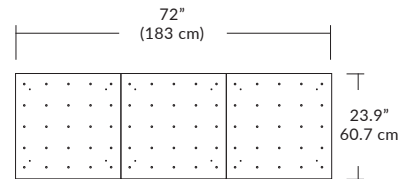

Quatro

4S (4' 2x2 / 9 Port)
MQ-2409-XX-4S-X-XXX

Square Configurations

6S (6' 3x3 / 25 Port)
MQ-2425-XX-6S-X-XXX

BL Matte Black
PC Pol. Chrome
BZ Bronze
SG Satin Gold
SS Satin Silver

4L (4'x2' / 9 Port)
MQ-2425-XX-4L-X-XXX

Linear Configurations

6L (6'x2' / 25 Port)
MQ-2425-XX-6L-X-XXX

Additional configurations and options available. Contact factory for details.

Duo

6L (6'4"x6" / 10 Port)
MD-3810-XX-6L-X-XXX

Linear Configurations