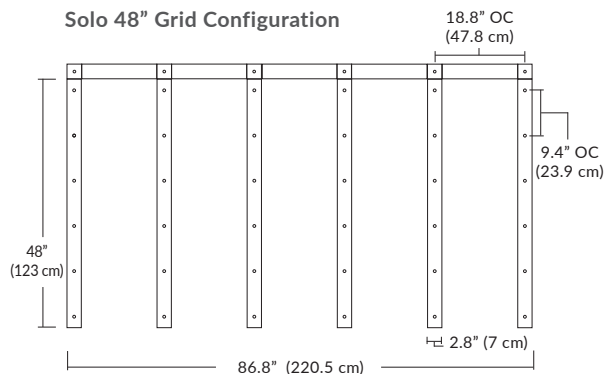

Linear Configurations

6L (6'x2' / 25 Port)
MQ-2425-XX-6L-X-XXX

Additional configurations and options available. Contact factory for details.

Duo

6L (6'4"x6" / 10 Port)
MD-3810-XX-6L-X-XXX

Linear Configurations

9L (9'6"x6" / 18 Port)
MD-3818-XX-9L-X-XXX

BL Matte Black
PC Pol. Chrome
BZ Bronze
SG Satin Gold
SS Satin Silver

Additional configurations and options available. Contact factory for details.

Solo

Solo 48" Linear Configuration

Solo (L) Configuration

Solo 22" Grid Configuration

Solo 48" Grid Configuration

BL Matte Black
WH Pol. Chrome
BZ Bronze
SG Satin Gold
SS Satin Silver

Additional configurations and options available. Contact factory for details.