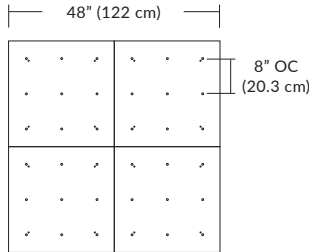

For more information on Quatro, Duo, or Solo Modular Systems, JackTrack, or Multi-Port Canopies, see blackjacklighting.com.

System	Pendant Mounting	Configuration Examples	Finish Options

Quatro

4S (4' 2x2 / 9 Port)
MQ-2409-XX-4S-X-XXX

Square Configurations