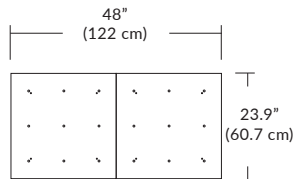

Quatro

4S (4' 2x2 / 9 Port)
MQ-2409-XX-4S-X-XXX

Square Configurations

6S (6' 3x3 / 25 Port)
MQ-2425-XX-6S-X-XXX

BL Matte Black
PC Pol. Chrome
BZ Bronze
SG Satin Gold
SS Satin Silver

4L (4'x2' / 9 Port)
MQ-2425-XX-4L-X-XXX

Linear Configurations

6L (6'x2' / 25 Port)
MQ-2425-XX-6L-X-XXX

Additional configurations and options available. Contact factory for details.

Duo

6L (6'4"x6" / 10 Port)
MD-3810-XX-6L-X-XXX

Linear Configurations