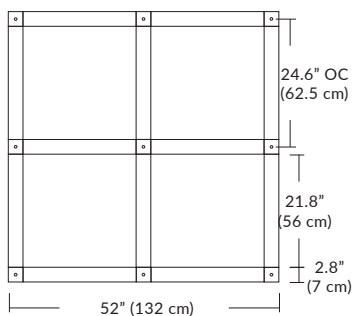

Solo 22" Grid Configuration