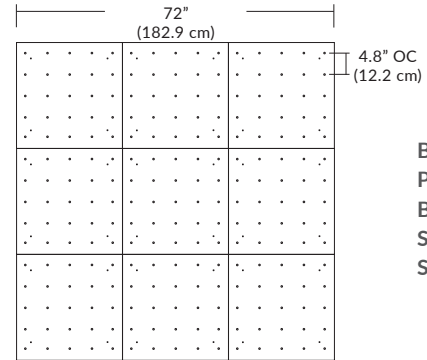

6S (6' 3x3 / 25 Port)
MQ-2425-XX-6S-X-XXX

BL Matte Black
PC Pol. Chrome
BZ Bronze
SG Satin Gold
SS Satin Silver

4L (4'x2' / 9 Port)
MQ-2425-XX-4L-X-XXX