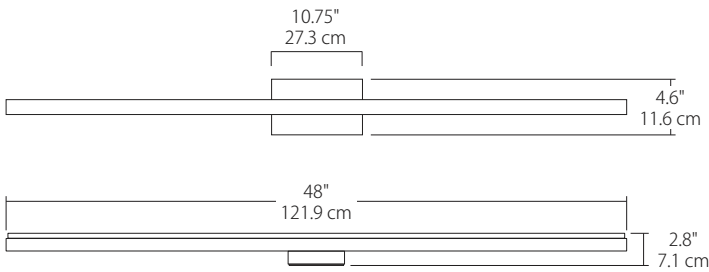

NANO 48" VANITY

SPECIFICATIONS

Finish	Satin Nickel (Standard) Matte Black, Bronze, and Satin Gold (Special Order)
LED Color Temperature	3000K (standard) 2700K, 3500K, or 4000K also available
Fixture Wattage	40 Watts
Delivered Lumens	2900 Lm (measured at 3000K)
Dimming	TRIAC Dimming (Standard) Universal (TRIAC, ELV, 0-10V) (Special Order)
Color Rendering Index	90CRI
Input Voltage	120VAC - 50/60Hz
Pendant Dimensions	48"L x 4.6"W x 2.8"D

CUSTOM OPTIONS

See page 2 for finish and backplate options.

(Shown above with Deep Blackplate)

(Shown in Satin Nickel)

ORDERING GUIDE

SERIES	SIZE	FINISH	VOLTS / DIMMING	CCT	OUTPUT
NAN	48V				SO
NAN Nano	48V 48" Vanity	Standard SN - Satin Nickel PC - Polished Chrome Special Order BL - Matte Black BZ - Bronze SG - Satin Gold SS - Satin Silver	Standard 12T 120VAC TRIAC Dimming Special Order 27U - 12-277VAC (0-10V Dimming)	27K - 2700K 30K - 3000K 35K - 3500K 40K - 4000K (30K Standard)	SO Standard Output