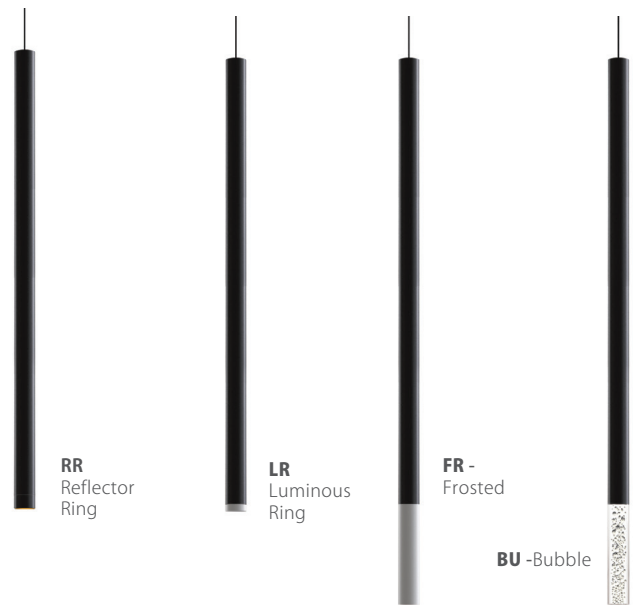

PROJECT:	SPECIFIER:
SKU:	
QUANTITY:	DATE:

NOVO 36" SMALL PENDANT

SPECIFICATIONS

Finish	Matte Black, White, or Polished Chrome
LED Color Temperature	3000K (standard) 2700K, 3500K, or 4000K also available
Wattage	5 Watts / 368 Lumens
Driver Location	Integral in canopy, remote, or above canopy (depending on canopy selected)
Dimming	Universal (TRIAC, ELV, 0-10V)
Color Rendering Index	90CRI
Input Voltage	120-277V
Socket Dimensions	36"H x 1.5"Dia.
Cable Length	8' (for longer lengths, consult factory)

CUSTOM OPTIONS

See page 2 for socket finish and cord color options.

QUICK SHIP

ORDERING GUIDE

CATEGORY	SERIES	DIFFUSER	SIZE	SOCKET COLOR	CCT	WATTAGE	MOUNTING	CABLE LENGTH
SP Small Pendant	NV3 Novo 36" Pendant	BU - Bubbles FR - Frosted LR - Luminous Ring RG Reflector Ring - Gold Interior RW Reflector Ring - White Interior	02 2" Diameter	Standard BL - Matte Black WH - White PC - Polished Chrome Special Order BZ - Bronze SG - Satin Gold SS - Satin Silver	27K - 2700K 30K - 3000K 35K - 3500K 40K - 4000K (30K Standard)	5W 5 Watts / 387 Lm	SP2 - 2.5" Canopy SP5 - 5" Canopy MPC - Multi-Port Canopy JTA - JackTrack	Indicate Cable Length in Inches - leave blank for default 096 = 96" (default) 240 = 240" (max.)

Example Part Number: SP-NV3-FR-02-BL-30K-5W-SP5

Socket Color

Wattage (Lumens measured at 3000K)

5W = 5 Watts / 368 Lumens

Mounting

SP5 = 5" round canopy with integrated driver (included), attaches to rear of canopy and sits inside ceiling mounted junction box
Cable with modular connector attaches to canopy w/ integrated universal driver (120-277V / TRIAC, ELV, 0-10V dimming)