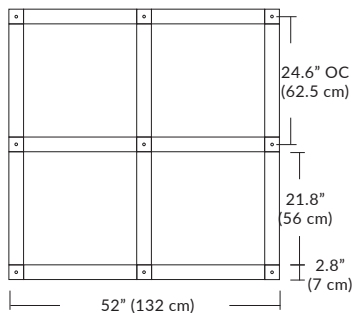

Linear Configurations

6L (6'x2' / 25 Port)
MQ-2425-XX-6L-X-XXX

Duo

6L (6'4"x6" / 10 Port)
MD-3810-XX-6L-X-XXX

Linear Configurations

9L (9'6"x6" / 18 Port)
MD-3818-XX-9L-X-XXX

BL Matte Black
PC Pol. Chrome
BZ Bronze
SG Satin Gold
SS Satin Silver

Solo

Solo 48" Linear Configuration

Solo (L) Configuration

Solo 22" Grid Configuration

Solo 48" Grid Configuration

BL Matte Black
PC Pol. Chrome
BZ Bronze
SG Satin Gold
SS Satin Silver