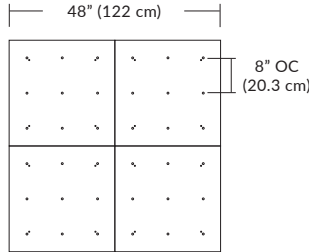

For more information on Solo Systems, Duo Systems, Quatro Systems, JackTrack Systems, or Multi-Port Canopies, see blackjack.com.

System	Pendant Mounting	Configuration Examples	Finish Options

Quatro

4S (4' 2x2 / 9 Port)
MQ-2409-XX-4S-X-XXX

Square Configurations