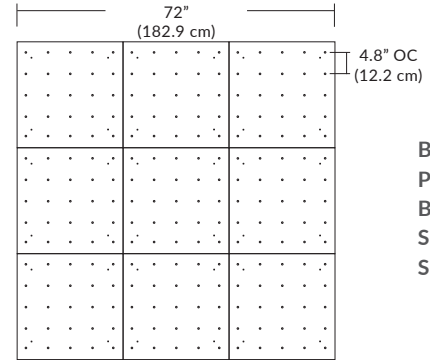

6S (6' 3x3 / 25 Port)
MQ-2425-XX-6S-X-XXX

BL Matte Black
PC Pol. Chrome
BZ Bronze
SG Satin Gold
SS Satin Silver

4L (4'x2' / 9 Port)
MQ-2425-XX-4L-X-XXX