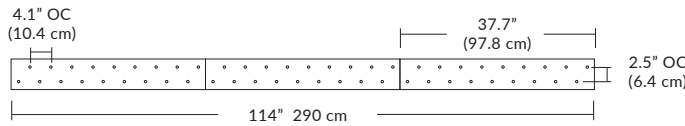

Linear Configurations

6L (6'x2' / 25 Port)
MQ-2425-XX-6L-X-XXX

Duo

6L (6'4"x6" / 10 Port)
MD-3810-XX-6L-X-XXX

Linear Configurations

9L (9'6"x6" / 18 Port)
MD-3818-XX-9L-X-XXX

BL Matte Black
PC Pol. Chrome
BZ Bronze
SG Satin Gold
SS Satin Silver