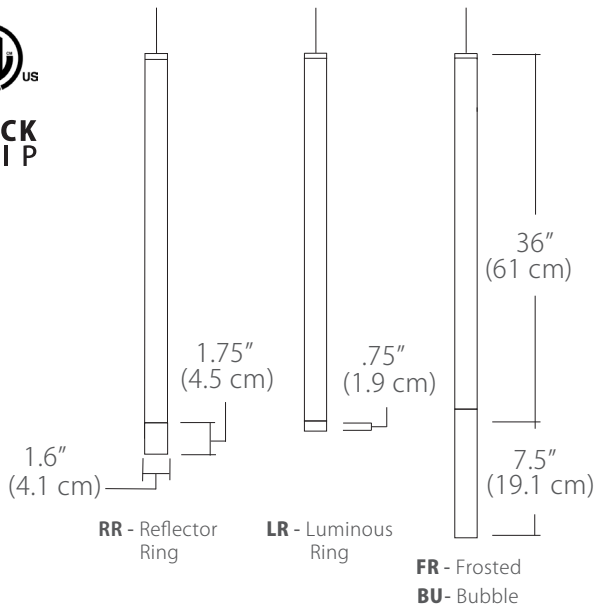

PROJECT:	SPECIFIER:
SKU:	
QUANTITY:	DATE:

NOVO 36" SMALL PENDANT

SPECIFICATIONS

Finish	Matte Black, White, or Polished Chrome
LED Color Temperature	3000K (standard) 2700K, 3500K, or 4000K also available
Wattage	5 Watts / 368 Lumens
Driver Location	Integral in canopy, remote, or above canopy (depending on canopy selected)
Dimming	Universal (TRIAC, ELV, 0-10V)
Color Rendering Index	90CRI
Input Voltage	120-277V
Socket Dimensions	36"H x 1.5"Dia.
Cable Length	8' (for longer lengths, consult factory)

CUSTOM OPTIONS

See page 2 for socket finish and cord color options.

QUICK SHIP

ORDERING GUIDE

CATEGORY	SERIES	DIFFUSER	SIZE	SOCKET COLOR	CCT	WATTAGE	MOUNTING	CABLE LENGTH
SP Small Pendant	NV3 Novo 36" Pendant	BU - Bubbles FR - Frosted LR - Luminous Ring RG Reflector Ring - Gold Interior RW Reflector Ring - White Interior	02 2" Diameter	Standard BL - Matte Black WH - White PC - Polished Chrome Special Order BZ - Bronze SG - Satin Gold SS - Satin Silver	27K - 2700K 30K - 3000K 35K - 3500K 40K - 4000K (30K Standard)	5W 5 Watts / 387 Lm	SP2 - 2.5" Canopy SP5 - 5" Canopy MPC - Multi-Port Canopy JTA - JackTrack	Indicate Cable Length in Inches - leave blank for default 096 = 96" (default) 240 = 240" (max.)

Example Part Number: SP-NV3-FR-02-BL-30K-5W-SP5

Socket Color

Wattage (Lumens measured at 3000K)

5W = 5 Watts / 368 Lumens

Mounting

SP5 = 5" round canopy with integrated driver (included), attaches to rear of canopy and sits inside ceiling mounted junction box
Cable with modular connector attaches to canopy w/ integrated universal driver (120-277V / TRIAC, ELV, 0-10V dimming)

Cable Length

096 = 96" (Default Length).

XXX = Custom Length (240" = maximum length)

For Custom Lengths, please indicate length in inches.

For more information on Solo Systems, Duo Systems, Quatro Systems, JackTrack Systems, or Multi-Port Canopies, see blackjack.com.