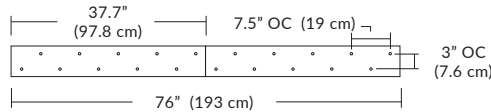

Quatro

4S (4' 2x2 / 9 Port)
MQ-2409-XX-4S-X-XXX

Square Configurations

6S (6' 3x3 / 25 Port)
MQ-2425-XX-6S-X-XXX

BL Matte Black
PC Pol. Chrome
BZ Bronze
SG Satin Gold
SS Satin Silver

4L (4'x2' / 9 Port)
MQ-2425-XX-4L-X-XXX

Linear Configurations

6L (6'x2' / 25 Port)
MQ-2425-XX-6L-X-XXX

Duo

6L (6'4"x6" / 10 Port)
MD-3810-XX-6L-X-XXX

Linear Configurations

9L (9'6"x6" / 18 Port)
MD-3818-XX-9L-X-XXX

BL Matte Black
PC Pol. Chrome
BZ Bronze
SG Satin Gold
SS Satin Silver

Solo

Solo 48" Linear Configuration

Solo (L) Configuration

Solo 22" Grid Configuration

Solo 48" Grid Configuration

BL Matte Black
PC Pol. Chrome
BZ Bronze
SG Satin Gold
SS Satin Silver