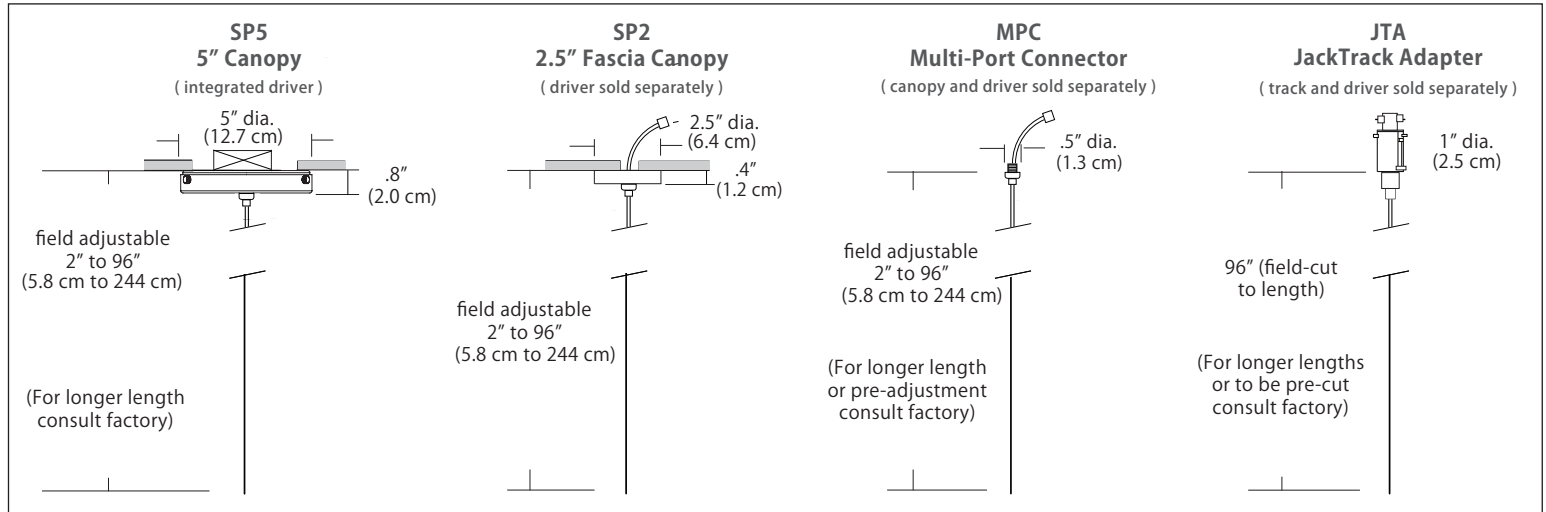

Example Part Number: SP-NV3-FR-02-BL-30K-5W-SP5

Socket Color

Wattage (Lumens measured at 3000K)

5W = 5 Watts / 368 Lumens

Mounting

SP5 = 5" round canopy with integrated driver (included), attaches to rear of canopy and sits inside ceiling mounted junction box
Cable with modular connector attaches to canopy w/ integrated universal driver (120-277V / TRIAC, ELV, 0-10V dimming)

SP2 = 2.5" thin profile round canopy that attaches flush to a rigid ceiling (driver sold separately)
Cable with modular connector (and optional wire harness) attaches to a remote driver

MPC = Multi-port connector attaches to any of BlackJack's Multi-Port canopies (canopy and driver sold separately)
Cable with modular connector attaches to a driver inside a Multi-Port canopy (driver may be remote)

MPC options include:
 Solo Systems, Duo Systems, Quatro Systems, and JackTrack Systems
 MPS, MPT, MPR, MQ, MD canopies

JTA = Adapter connects the pendant in any position along the JackTrack system (track and driver sold separately)
Cable is cut to length and inserted in a connector at the bottom of the JackTrack adapter

Cable Length

096 = 96" (Default Length).

XXX = Custom Length (240" = maximum length)

For Custom Lengths, please indicate length in inches.

For more information on Solo Systems, Duo Systems, Quatro Systems, JackTrack Systems, or Multi-Port Canopies, see blackjack.com.