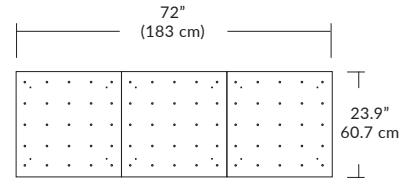

Quatro

4S (4' 2x2 / 9 Port)
MQ-2409-XX-4S-X-XXX

Square Configurations

6S (6' 3x3 / 25 Port)
MQ-2425-XX-6S-X-XXX

BL Matte Black
PC Pol. Chrome
BZ Bronze
SG Satin Gold
SS Satin Silver

4L (4'x2' / 9 Port)
MQ-2425-XX-4L-X-XXX

Linear Configurations

6L (6'x2' / 25 Port)
MQ-2425-XX-6L-X-XXX

Duo

6L (6'4"x6" / 10 Port)
MD-3810-XX-6L-X-XXX

Linear Configurations

9L (9'6"x6" / 18 Port)
MD-3818-XX-9L-X-XXX

BL Matte Black
PC Pol. Chrome
BZ Bronze
SG Satin Gold
SS Satin Silver