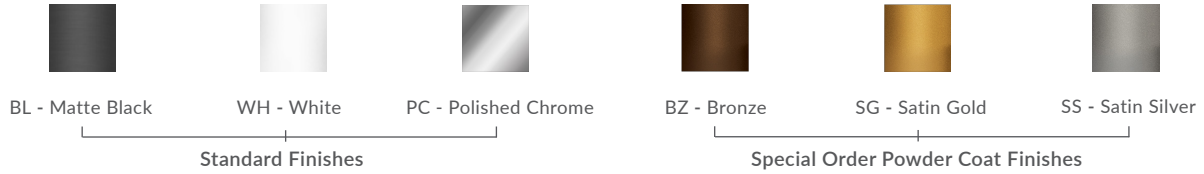

PROJECT:	SPECIFIER:
SKU:	
QUANTITY:	DATE:

NOVO 36" SMALL PENDANT

SPECIFICATIONS

Finish	Matte Black, White, or Polished Chrome
LED Color Temperature	3000K (standard) 2700K, 3500K, or 4000K also available
Wattage	5 Watts / 368 Lumens
Driver Location	Integral in canopy, remote, or above canopy (depending on canopy selected)
Dimming	Universal (TRIAC, ELV, 0-10V)
Color Rendering Index	90CRI
Input Voltage	120-277V
Socket Dimensions	36"H x 1.5"Dia.
Cable Length	8' (for longer lengths, consult factory)

CUSTOM OPTIONS

See page 2 for socket finish and cord color options.

QUICK SHIP

ORDERING GUIDE

CATEGORY	SERIES	DIFFUSER	SIZE	SOCKET COLOR	CCT	WATTAGE	MOUNTING	CABLE LENGTH
SP Small Pendant	NV3 Novo 36" Pendant	BU - Bubbles FR - Frosted LR - Luminous Ring RG Reflector Ring - Gold Interior RW Reflector Ring - White Interior	02 2" Diameter	Standard BL - Matte Black WH - White PC - Polished Chrome Special Order BZ - Bronze SG - Satin Gold SS - Satin Silver	27K - 2700K 30K - 3000K 35K - 3500K 40K - 4000K (30K Standard)	5W 5 Watts / 387 Lm	SP2 - 2.5" Canopy SP5 - 5" Canopy MPC - Multi-Port Canopy JTA - JackTrack	Indicate Cable Length in Inches - leave blank for default 096 = 96" (default) 240 = 240" (max.)

Example Part Number: SP-NV3-FR-02-BL-30K-5W-SP5

Socket Color

Wattage (Lumens measured at 3000K)

5W = 5 Watts / 368 Lumens

Mounting

SP5 = 5" round canopy with integrated driver (included), attaches to rear of canopy and sits inside ceiling mounted junction box
Cable with modular connector attaches to canopy w/ integrated universal driver (120-277V / TRIAC, ELV, 0-10V dimming)