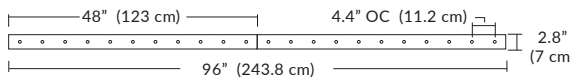

Quatro

4S (4' 2x2 / 9 Port)
MQ-2409-XX-4S-X-XXX

Square Configurations

6S (6' 3x3 / 25 Port)
MQ-2425-XX-6S-X-XXX

BL Matte Black
PC Pol. Chrome
BZ Bronze
SG Satin Gold
SS Satin Silver

4L (4'x2' / 9 Port)
MQ-2425-XX-4L-X-XXX

Linear Configurations

6L (6'x2' / 25 Port)
MQ-2425-XX-6L-X-XXX

Duo

6L (6'4"x6" / 10 Port)
MD-3810-XX-6L-X-XXX

Linear Configurations

9L (9'6"x6" / 18 Port)
MD-3818-XX-9L-X-XXX

BL Matte Black
PC Pol. Chrome
BZ Bronze
SG Satin Gold
SS Satin Silver

Solo

Solo 48" Linear Configuration

Solo (L) Configuration

Solo 22" Grid Configuration

Solo 48" Grid Configuration

BL Matte Black
PC Pol. Chrome
BZ Bronze
SG Satin Gold
SS Satin Silver