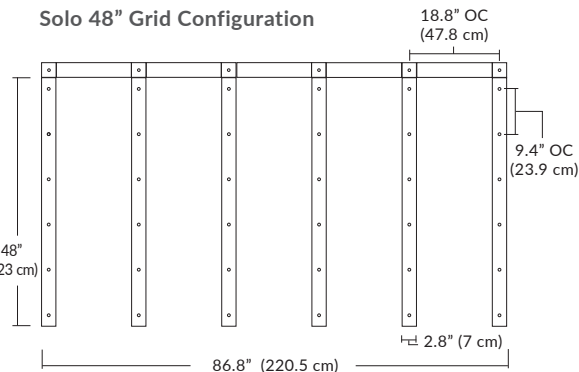

Linear Configurations

6L (6'x2' / 25 Port)
MQ-2425-XX-6L-X-XXX

Duo

6L (6'4"x6" / 10 Port)
MD-3810-XX-6L-X-XXX

Linear Configurations

9L (9'6"x6" / 18 Port)
MD-3818-XX-9L-X-XXX

BL Matte Black
PC Pol. Chrome
BZ Bronze
SG Satin Gold
SS Satin Silver

Solo

Solo 48" Linear Configuration

Solo (L) Configuration

Solo 22" Grid Configuration

Solo 48" Grid Configuration

BL Matte Black
PC Pol. Chrome
BZ Bronze
SG Satin Gold
SS Satin Silver