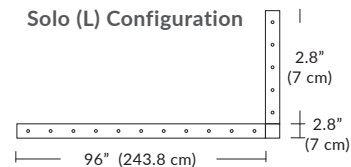

Cable Length

096 = 96" (Default Length).

XXX = Custom Length (240" = maximum length)

For Custom Lengths, please indicate length in inches.

For more information on Solo Systems, Duo Systems, Quatro Systems, JackTrack Systems, or Multi-Port Canopies, see blackjack.com.

Linear Configurations

6L (6'x2' / 25 Port)
MQ-2425-XX-6L-X-XXX

Duo

6L (6'4"x6" / 10 Port)
MD-3810-XX-6L-X-XXX

Linear Configurations

9L (9'6"x6" / 18 Port)
MD-3818-XX-9L-X-XXX

BL Matte Black
PC Pol. Chrome
BZ Bronze
SG Satin Gold
SS Satin Silver

Solo

Solo 48" Linear Configuration

Solo (L) Configuration

Solo 22" Grid Configuration

Solo 48" Grid Configuration

BL Matte Black
PC Pol. Chrome
BZ Bronze
SG Satin Gold
SS Satin Silver