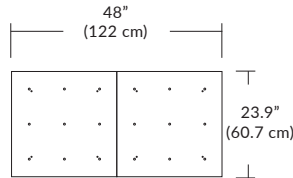

Quatro

4S (4' 2x2 / 9 Port)
MQ-2409-XX-4S-X-XXX

Square Configurations

6S (6' 3x3 / 25 Port)
MQ-2425-XX-6S-X-XXX

BL Matte Black
PC Pol. Chrome
BZ Bronze
SG Satin Gold
SS Satin Silver

4L (4'x2' / 9 Port)
MQ-2425-XX-4L-X-XXX

Linear Configurations

6L (6'x2' / 25 Port)
MQ-2425-XX-6L-X-XXX

Duo

6L (6'4"x6" / 10 Port)
MD-3810-XX-6L-X-XXX

Linear Configurations

9L (9'6"x6" / 18 Port)
MD-3818-XX-9L-X-XXX

BL Matte Black
PC Pol. Chrome
BZ Bronze
SG Satin Gold
SS Satin Silver