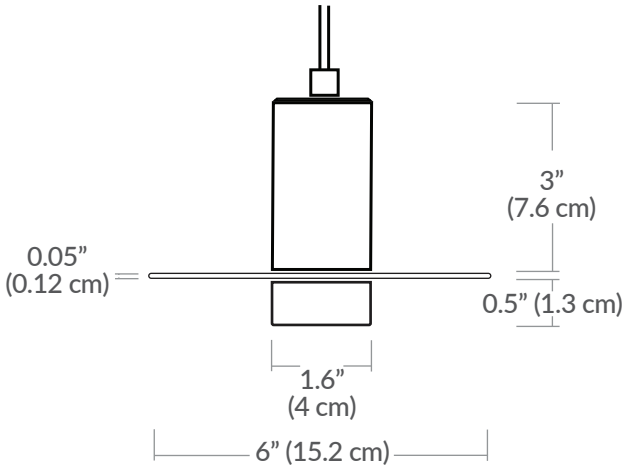

CUSTOM OPTIONS

See page 2 for socket finish and mounting options.

ORDERING GUIDE

PRODUCT CODE							OPTIONS	
CATEGORY	SERIES	DIFFUSER	SIZE	SOCKET COLOR	CCT	WATTAGE	MOUNTING	CABLE LENGTH
SP Small Pendant	NRS NRS Novo Short w/Brim	LR LR Luminous Ring	02 02 2" Diameter	Standard BL - Matte Black WH - White PC - Polished Chrome Special Order BZ - Bronze SG - Satin Gold SS - Satin Silver	30K - 3000K 27K - 2700K 35K - 3500K 40K - 4000K (30K Standard)	5W 5W 5 Watts / 368 Lm	SP5 - 5" Canopy SP2 - 2.5" Canopy MPC - Multi-Port Canopy JTA - JackTrack	Indicate Cable Length in Inches - leave blank for default 096 = 96" (default) 300 = 300" (max.)

Example Part Number: SP-NRS-LR-02-BL-30K-5W-SP5