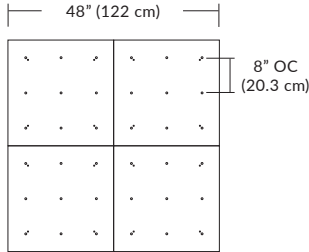

For more information on Quatro, Duo, or Solo Modular Systems, JackTrack, or Multi-Port Canopies, see blackjacklighting.com.

System	Pendant Mounting	Configuration Examples	Finish Options

Quatro

4S (4' 2x2 / 9 Port)
MQ-2409-XX-4S-X-XXX

Square Configurations