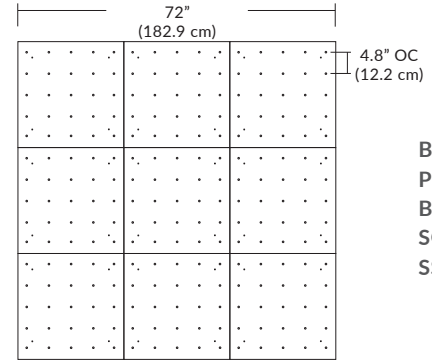

6S (6' 3x3 / 25 Port)
MQ-2425-XX-6S-X-XXX

BL Matte Black
PC Pol. Chrome
BZ Bronze
SG Satin Gold
SS Satin Silver

4L (4'x2' / 9 Port)
MQ-2425-XX-4L-X-XXX