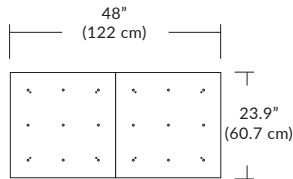

### SPECIFICATIONS

Finish	Matte Black, White, or Polished Chrome
LED Color Temperature	3000K (standard) 2700K, 3500K, or 4000K also available
Wattage	5 Watts / 368 Lumens
Input Voltage	120-277V
Color Rendering Index	90CRI
Pendant Dimensions	6" Dia. x 3.55"H
Driver Location	Integral in canopy, remote, or above canopy (depending on canopy selected)
Cable Length	96" standard / 300" maximum
Minimum Pendant Drop	4"
Maximum Std. Pendant Drop	100"

### Square Configurations

6S (6' 3x3 / 25 Port)  
MQ-2425-XX-6S-X-XXX

BL Matte Black  
PC Pol. Chrome  
BZ Bronze  
SG Satin Gold  
SS Satin Silver

4L (4'x2' / 9 Port)  
MQ-2425-XX-4L-X-XXX

### Linear Configurations

6L (6'x2' / 25 Port)  
MQ-2425-XX-6L-X-XXX

Additional configurations and options available. Contact factory for details.