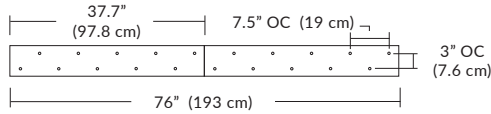

Linear Configurations