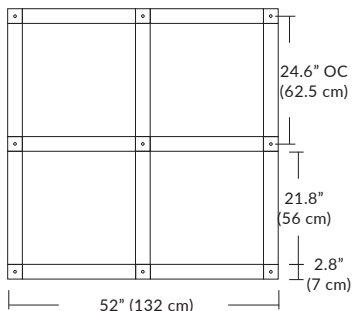

Solo 22" Grid Configuration