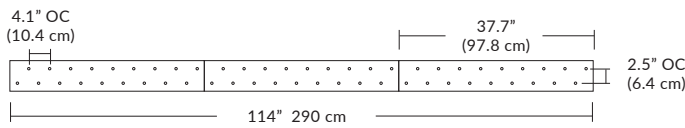

BL Matte Black
PC Pol. Chrome
BZ Bronze
SG Satin Gold
SS Satin Silver

9L (9'6"x6" / 18 Port)
MD-3818-XX-9L-X-XXX

Additional configurations and options available. Contact factory for details.