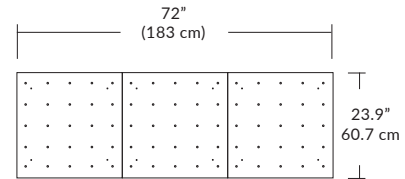

### Square Configurations

6S (6' 3x3 / 25 Port)  
MQ-2425-XX-6S-X-XXX

BL Matte Black  
PC Pol. Chrome  
BZ Bronze  
SG Satin Gold  
SS Satin Silver

4L (4'x2' / 9 Port)  
MQ-2425-XX-4L-X-XXX

### Linear Configurations

6L (6'x2' / 25 Port)  
MQ-2425-XX-6L-X-XXX

Additional configurations and options available. Contact factory for details.