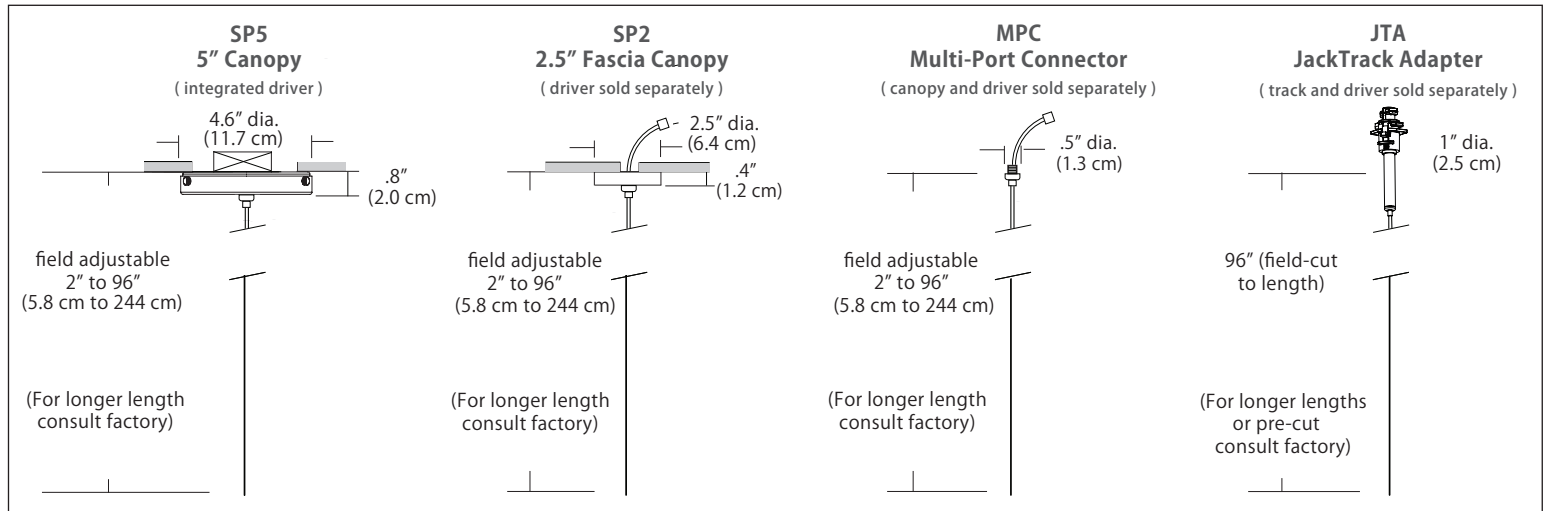

### SPECIFICATIONS

Finish	Matte Black, White, or Polished Chrome
LED Color Temperature	3000K (standard) 2700K, 3500K, or 4000K also available
Wattage	5 Watts / 368 Lumens
Input Voltage	120-277V
Color Rendering Index	90CRI
Pendant Dimensions	6" Dia. x 3.55"H
Driver Location	Integral in canopy, remote, or above canopy (depending on canopy selected)
Cable Length	96" standard / 300" maximum
Minimum Pendant Drop	4"
Maximum Std. Pendant Drop	100"

## Mounting

**SP5** = 5" round canopy with integrated driver (included), attaches to rear of canopy and sits inside ceiling mounted junction box  
*Cable with modular connector attaches to canopy w/ integrated universal driver (120-277V / TRIAC, ELV, 0-10V dimming)*

**SP2** = 2.5" thin profile round canopy that attaches flush to a rigid ceiling (driver sold separately)  
*Cable with modular connector (and optional wire harness) attaches to a remote driver*

**MPC** = Multi-port connector attaches to any of BlackJack's Multi-Port canopies (canopy and driver sold separately)  
*Cable with modular connector attaches to a driver inside a Multi-Port canopy (driver may be remote)*

- MPC options include:
- Quatro, Duo, and Solo Modular Systems
  - Multi-Port canopies

**JTA** = Adapter connects the pendant in any position along the JackTrack system (track and driver sold separately)  
*Cable is cut to length and inserted in JackTrack adapter*