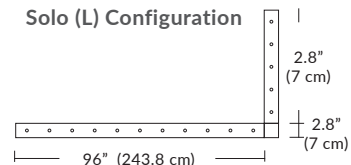

Solo (L) Configuration