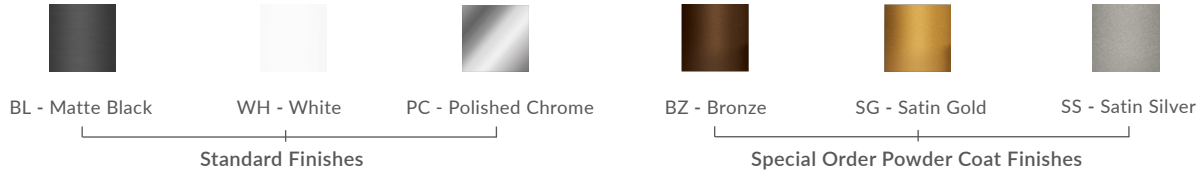

### SPECIFICATIONS

Finish	Matte Black, White, or Polished Chrome
LED Color Temperature	3000K (standard) 2700K, 3500K, or 4000K also available
Wattage	5 Watts / 368 Lumens
Input Voltage	120-277V
Color Rendering Index	90CRI
Pendant Dimensions	6" Dia. x 3.55"H
Driver Location	Integral in canopy, remote, or above canopy (depending on canopy selected)
Cable Length	96" standard / 300" maximum
Minimum Pendant Drop	4"
Maximum Std. Pendant Drop	100"

### CUSTOM OPTIONS

See page 2 for socket finish and mounting options.

### ORDERING GUIDE

PRODUCT CODE							OPTIONS	
CATEGORY	SERIES	DIFFUSER	SIZE	SOCKET COLOR	CCT	WATTAGE	MOUNTING	CABLE LENGTH
<b>SP</b> Small Pendant	<b>NRS</b> NRS Novo Short w/Brim	<b>LR</b> LR Luminous Ring	<b>02</b> 02 2" Diameter	<b>Standard</b> BL - Matte Black WH - White PC - Polished Chrome <b>Special Order</b> BZ - Bronze SG - Satin Gold SS - Satin Silver	<b>30K - 3000K</b> 27K - 2700K 35K - 3500K 40K - 4000K (30K Standard)	<b>5W</b> 5W 5 Watts / 368 Lm	<b>SP5 - 5" Canopy</b> SP2 - 2.5" Canopy MPC - Multi-Port Canopy JTA - JackTrack	Indicate Cable Length in Inches - leave blank for default <b>096 = 96" (default)</b> <b>300 = 300" (max.)</b>

## Socket Color