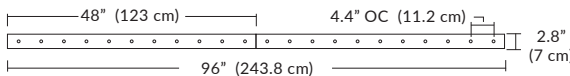

Solo

Solo 48" Linear Configuration