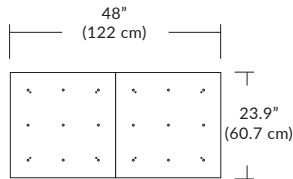

### SPECIFICATIONS

Finish	Matte Black, White, or Polished Chrome
LED Color Temperature	3000K (standard) 2700K, 3500K, or 4000K also available
Wattage	5 Watts / 368 Lumens
Input Voltage	120-277V
Color Rendering Index	90CRI
Pendant Dimensions	6" Dia. x 16.55"H
Driver Location	Integral in canopy, remote, or above canopy (depending on canopy selected)
Cable Length	96" standard / 300" maximum
Minimum Pendant Drop	17"
Maximum Std. Pendant Drop	112"

### Square Configurations

6S (6' 3x3 / 25 Port)  
MQ-2425-XX-6S-X-XXX

BL Matte Black  
PC Pol. Chrome  
BZ Bronze  
SG Satin Gold  
SS Satin Silver

4L (4'x2' / 9 Port)  
MQ-2425-XX-4L-X-XXX

### Linear Configurations

6L (6'x2' / 25 Port)  
MQ-2425-XX-6L-X-XXX

Additional configurations and options available. Contact factory for details.