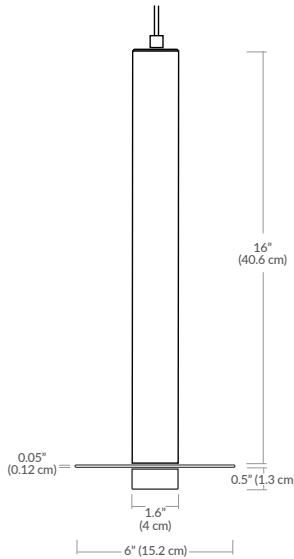

### SPECIFICATIONS

Finish	Matte Black, White, or Polished Chrome
LED Color Temperature	3000K (standard) 2700K, 3500K, or 4000K also available
Wattage	5 Watts / 368 Lumens
Input Voltage	120-277V
Color Rendering Index	90CRI
Pendant Dimensions	6" Dia. x 16.55"H
Driver Location	Integral in canopy, remote, or above canopy (depending on canopy selected)
Cable Length	96" standard / 300" maximum
Minimum Pendant Drop	17"
Maximum Std. Pendant Drop	112"

### ORDERING GUIDE

← PRODUCT CODE							OPTIONS →	
CATEGORY	SERIES	DIFFUSER	SIZE	SOCKET COLOR	CCT	WATTAGE	MOUNTING	CABLE LENGTH
<b>SP</b>	<b>NRT</b>	<b>LR</b>	<b>02</b>			<b>5W</b>		
SP Small Pendant	NRS Novo Short w/Brim	LR Luminous Ring	02 2" Diameter	Standard BL - Matte Black WH - White PC - Polished Chrome Special Order BZ - Bronze SG - Satin Gold SS - Satin Silver	27K - 2700K 30K - 3000K 35K - 3500K 40K - 4000K (30K Standard)	5W 5 Watts / 368 Lm	SP2 - 2.5" Canopy SP5 - 5" Canopy MPC - Multi-Port Canopy JTA - JackTrack	Indicate Cable Length in Inches - leave blank for default 096 = 96" (default) 300 = 300" (max.)

## Cable Length

**096** = 96" (Default Length).

**XXX** = Custom Length (300" = maximum length)

For Custom Lengths, please indicate length in inches.

For more information on Quatro, Duo, or Solo Modular Systems, JackTrack, or Multi-Port Canopies, see [blackjacklighting.com](http://blackjacklighting.com).

### Solo 48" Linear Configuration