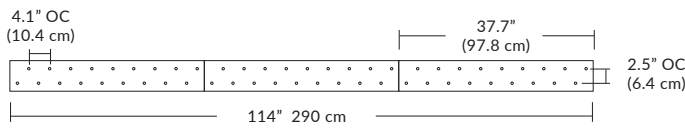

BL Matte Black
PC Pol. Chrome
BZ Bronze
SG Satin Gold
SS Satin Silver

Additional configurations and options available. Contact factory for details.