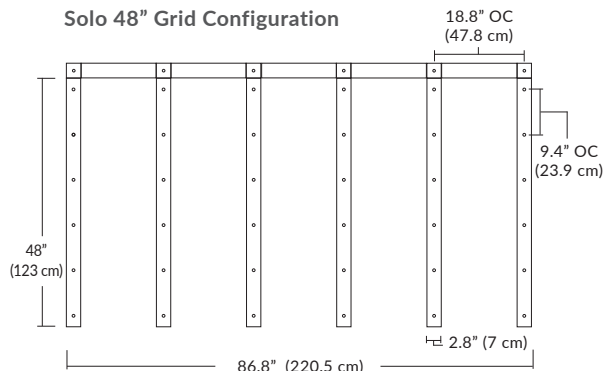

Solo 48" Grid Configuration

BL Matte Black
WH Pol. Chrome
BZ Bronze
SG Satin Gold
SS Satin Silver

Additional configurations and options available. Contact factory for details.