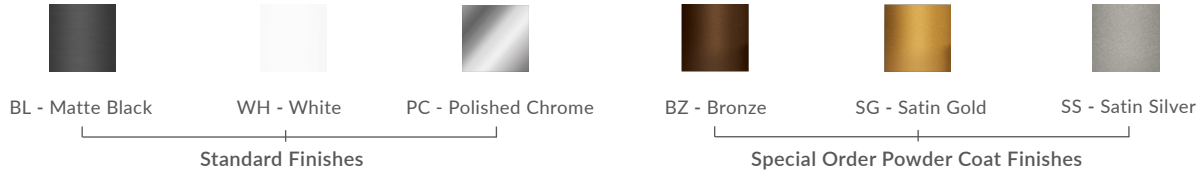

### SPECIFICATIONS

Finish	Matte Black, White, or Polished Chrome
LED Color Temperature	3000K (standard) 2700K, 3500K, or 4000K also available
Wattage	5 Watts / 368 Lumens
Input Voltage	120-277V
Color Rendering Index	90CRI
Pendant Dimensions	6" Dia. x 16.55"H
Driver Location	Integral in canopy, remote, or above canopy (depending on canopy selected)
Cable Length	96" standard / 300" maximum
Minimum Pendant Drop	17"
Maximum Std. Pendant Drop	112"

### CUSTOM OPTIONS

See page 2 for socket finish and mounting options.

### ORDERING GUIDE

← PRODUCT CODE							OPTIONS →	
CATEGORY	SERIES	DIFFUSER	SIZE	SOCKET COLOR	CCT	WATTAGE	MOUNTING	CABLE LENGTH
<b>SP</b>	<b>NRT</b>	<b>LR</b>	<b>02</b>			<b>5W</b>		
SP Small Pendant	NRS Novo Short w/Brim	LR Luminous Ring	02 2" Diameter	Standard BL - Matte Black WH - White PC - Polished Chrome Special Order BZ - Bronze SG - Satin Gold SS - Satin Silver	27K - 2700K 30K - 3000K 35K - 3500K 40K - 4000K (30K Standard)	5W 5 Watts / 368 Lm	SP2 - 2.5" Canopy SP5 - 5" Canopy MPC - Multi-Port Canopy JTA - JackTrack	Indicate Cable Length in Inches - leave blank for default 096 = 96" (default) 300 = 300" (max.)

## Socket Color