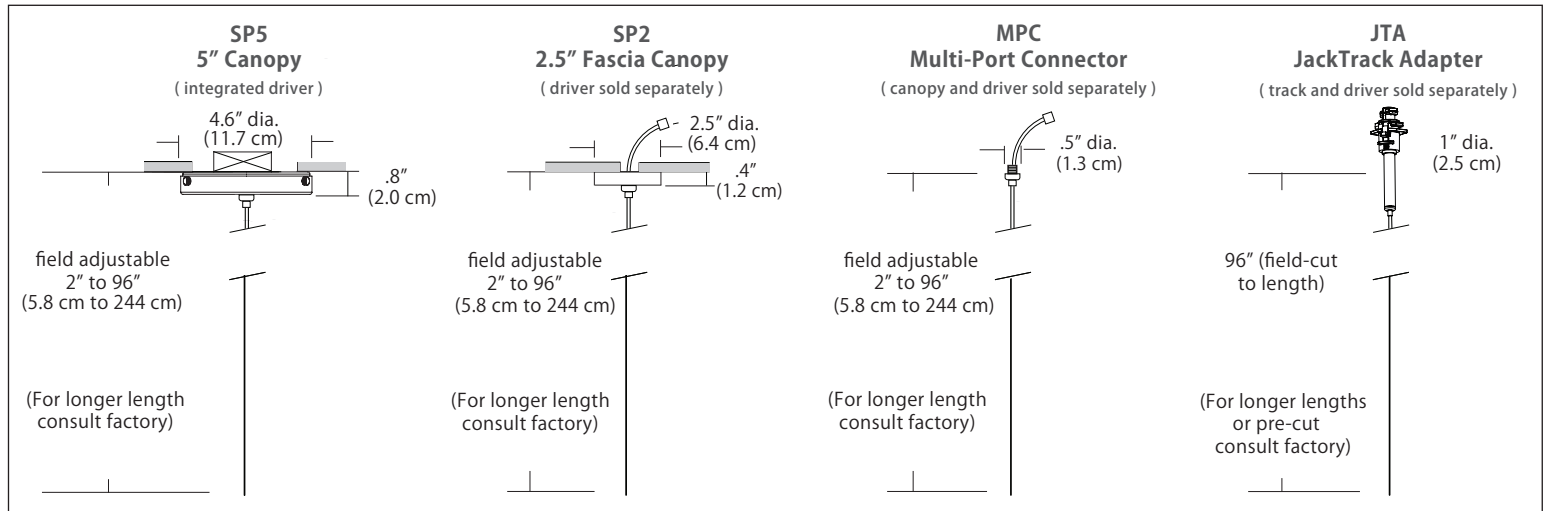

### SPECIFICATIONS

Finish	Matte Black, White, or Polished Chrome
LED Color Temperature	3000K (standard) 2700K, 3500K, or 4000K also available
Wattage	5 Watts / 368 Lumens
Input Voltage	120-277V
Color Rendering Index	90CRI
Pendant Dimensions	6" Dia. x 16.55"H
Driver Location	Integral in canopy, remote, or above canopy (depending on canopy selected)
Cable Length	96" standard / 300" maximum
Minimum Pendant Drop	17"
Maximum Std. Pendant Drop	112"

## Mounting

**SP5** = 5" round canopy with integrated driver (included), attaches to rear of canopy and sits inside ceiling mounted junction box  
*Cable with modular connector attaches to canopy w/ integrated universal driver (120-277V / TRIAC, ELV, 0-10V dimming)*

**SP2** = 2.5" thin profile round canopy that attaches flush to a rigid ceiling (driver sold separately)  
*Cable with modular connector (and optional wire harness) attaches to a remote driver*

**MPC** = Multi-port connector attaches to any of BlackJack's Multi-Port canopies (canopy and driver sold separately)  
*Cable with modular connector attaches to a driver inside a Multi-Port canopy (driver may be remote)*

- MPC options include:
- Quatro, Duo, and Solo Modular Systems
  - Multi-Port canopies

**JTA** = Adapter connects the pendant in any position along the JackTrack system (track and driver sold separately)  
*Cable is cut to length and inserted in JackTrack adapter*