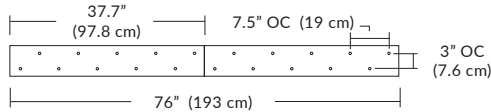

Linear Configurations

9L (9'6"x6" / 18 Port)
MD-3818-XX-9L-X-XXX