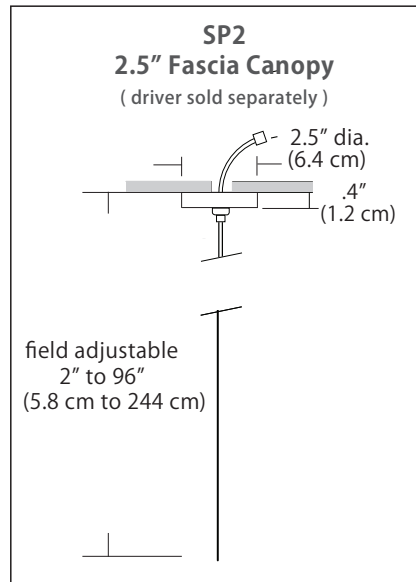

NOVO "V" SMALL PENDANT - SP2 - 2" ROUND CANOPY

SPECIFICATIONS

Finish	Matte Black, White, or Polished Chrome
LED Color Temperature	3000K (standard) 2700K, 3500K, or 4000K also available
Wattage	5 Watts / 368 Lumens
Driver Location	Remote (driver not included)
Dimming	Universal (TRIAC, ELV, 0-10V)
Color Rendering Index	90CRI
Input Voltage	120-277V
Socket Dimensions	3"H x 1.6"Dia.
Cable Length	8' (for longer lengths, consult factory)

CUSTOM OPTIONS

See page 2 for socket finish and cord color options.

ORDERING GUIDE

CATEGORY	SERIES	DIFFUSER	SIZE	SOCKET COLOR	CCT	WATTAGE	MOUNTING	CABLE LENGTH
SP Small Pendant	NVV Novo "V" Pendant	LR Luminous Ring	02 2" Diameter	Standard BL - Matte Black WH - White PC - Polished Chrome Special Order BZ - Bronze SG - Satin Gold SS - Satin Silver	27K - 2700K 30K - 3000K 35K - 3500K 40K - 4000K (30K Standard)	5W 5 Watts / 368 Lm	SP2 SP2 Round 2" Dia. Canopy	Indicate Cable Length in Inches - leave blank for default 096 = 96" (default) 300 = 300" (max.)

Example Part Number: SP-NVV-LR-02-BL-30K-5W-SP2-096-BL

Socket Color

Wattage (Lumens measured at 3000K)

5W = 5 Watts / 368 Lumens

Mounting

SP2 = 2.5" thin profile canopy that attaches flush to a rigid ceiling (driver sold separately)
 Cable with modular connector (and optional wire harness) attaches to a remote driver

Cable Length

096 = 96" (Default Length).

XXX = Custom Length (300" = maximum length)

For Custom Lengths, please indicate length in inches.