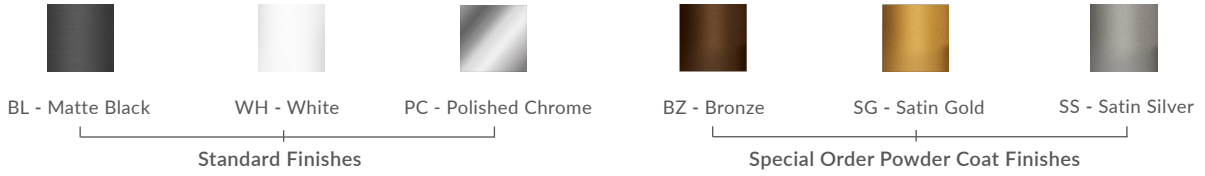

NOVO "V" SMALL PENDANT - SP2 - 2" ROUND CANOPY

SPECIFICATIONS

Finish	Matte Black, White, or Polished Chrome
LED Color Temperature	3000K (standard) 2700K, 3500K, or 4000K also available
Wattage	5 Watts / 368 Lumens
Driver Location	Remote (driver not included)
Dimming	Universal (TRIAC, ELV, 0-10V)
Color Rendering Index	90CRI
Input Voltage	120-277V
Socket Dimensions	3"H x 1.6"Dia.
Cable Length	8' (for longer lengths, consult factory)

CUSTOM OPTIONS

See page 2 for socket finish and cord color options.

ORDERING GUIDE

CATEGORY	SERIES	DIFFUSER	SIZE	SOCKET COLOR	CCT	WATTAGE	MOUNTING	CABLE LENGTH
SP Small Pendant	NVV Novo "V" Pendant	LR Luminous Ring	02 2" Diameter	Standard BL - Matte Black WH - White PC - Polished Chrome Special Order BZ - Bronze SG - Satin Gold SS - Satin Silver	27K - 2700K 30K - 3000K 35K - 3500K 40K - 4000K (30K Standard)	5W 5 Watts / 368 Lm	SP2 SP2 Round 2" Dia. Canopy	Indicate Cable Length in Inches - leave blank for default 096 = 96" (default) 300 = 300" (max.)

Example Part Number: SP-NVV-LR-02-BL-30K-5W-SP2-096-BL

Socket Color

Wattage (Lumens measured at 3000K)

5W = 5 Watts / 368 Lumens

Mounting

SP2 = 2.5" thin profile canopy that attaches flush to a rigid ceiling (driver sold separately)
 Cable with modular connector (and optional wire harness) attaches to a remote driver