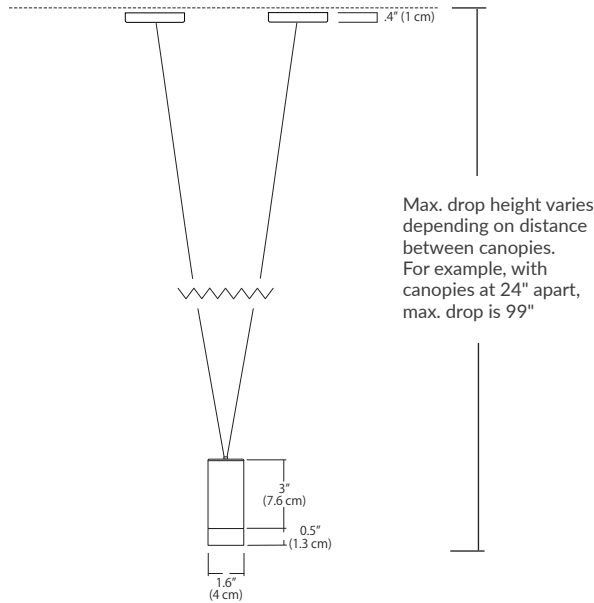

NOVO "V" SMALL PENDANT - SP2 - 2" ROUND CANOPY

SPECIFICATIONS

Finish	Matte Black, White, or Polished Chrome
LED Color Temperature	3000K (standard) 2700K, 3500K, or 4000K also available
Wattage	5 Watts / 368 Lumens
Driver Location	Remote (driver not included)
Dimming	Universal (TRIAC, ELV, 0-10V)
Color Rendering Index	90CRI
Input Voltage	120-277V
Socket Dimensions	3"H x 1.6"Dia.
Cable Length	8' (for longer lengths, consult factory)

CUSTOM OPTIONS

See page 2 for socket finish and cord color options.

ORDERING GUIDE

CATEGORY	SERIES	DIFFUSER	SIZE	SOCKET COLOR	CCT	WATTAGE	MOUNTING	CABLE LENGTH
SP Small Pendant	NVV Novo "V" Pendant	LR Luminous Ring	02 2" Diameter	Standard BL - Matte Black WH - White PC - Polished Chrome Special Order BZ - Bronze SG - Satin Gold SS - Satin Silver	27K - 2700K 30K - 3000K 35K - 3500K 40K - 4000K (30K Standard)	5W 5 Watts / 368 Lm	SP2 SP2 Round 2" Dia. Canopy	Indicate Cable Length in Inches - leave blank for default 096 = 96" (default) 300 = 300" (max.)

Example Part Number: SP-NVV-LR-02-BL-30K-5W-SP2-096-BL

Socket Color

Wattage (Lumens measured at 3000K)

5W = 5 Watts / 368 Lumens

Mounting

SP2 = 2.5" thin profile canopy that attaches flush to a rigid ceiling (driver sold separately)
 Cable with modular connector (and optional wire harness) attaches to a remote driver

Cable Length

096 = 96" (Default Length).

XXX = Custom Length (300" = maximum length)

For Custom Lengths, please indicate length in inches.