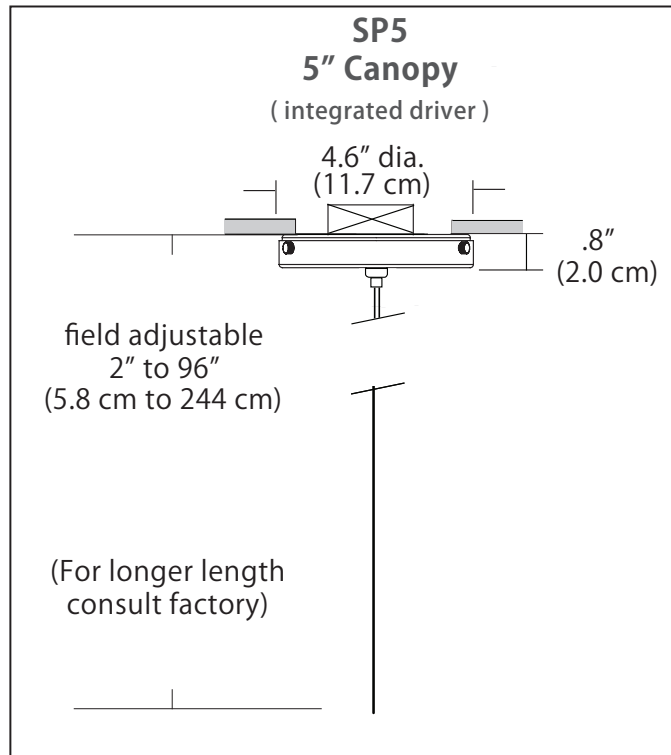

NOVO "V" SMALL PENDANT - SP5 - 5" ROUND CANOPY

SPECIFICATIONS

Finish	Matte Black, White, or Polished Chrome
LED Color Temperature	3000K (standard) 2700K, 3500K, or 4000K also available
Wattage	5 Watts / 368 Lumens
Driver Location	Remote (driver not included)
Dimming	Universal (TRIAC, ELV, 0-10V)
Color Rendering Index	90CRI
Input Voltage	120-277V
Socket Dimensions	3"H x 1.6"Dia.
Cable Length	8' (for longer lengths, consult factory)

CUSTOM OPTIONS

See page 2 for socket finish and cord color options.

ORDERING GUIDE

← PRODUCT CODE									OPTIONS →
CATEGORY	SERIES	DIFFUSER	SIZE	SOCKET COLOR	CCT	WATTAGE	MOUNTING	CABLE LENGTH	
SP	NVV	LR	02			5W	SP5		
SP Small Pendant	NVV Novo "V" Pendant	LR Luminous Ring	02 2" Diameter	Standard BL - Matte Black WH - White PC - Polished Chrome Special Order BZ - Bronze SG - Satin Gold SS - Satin Silver	27K - 2700K 30K - 3000K 35K - 3500K 40K - 4000K (30K Standard)	5W 5 Watts / 368 Lm	SP5 Round 5" Dia. Canopy	Indicate Cable Length in Inches - leave blank for default 096 = 96" (default) 300 = 300" (max.)	

Example Part Number: SP-NVV-LR-02-BL-30K-5W-SP2-096-BL

Socket Color

Wattage (Lumens measured at 3000K)

5W = 5 Watts / 368 Lumens

Mounting

SP2 = 2.5" thin profile canopy that attaches flush to a rigid ceiling (driver sold separately)
Cable with modular connector (and optional wire harness) attaches to a remote driver

Cable Length

096 = 96" (Default Length).

XXX = Custom Length (300" = maximum length)

For Custom Lengths, please indicate length in inches.