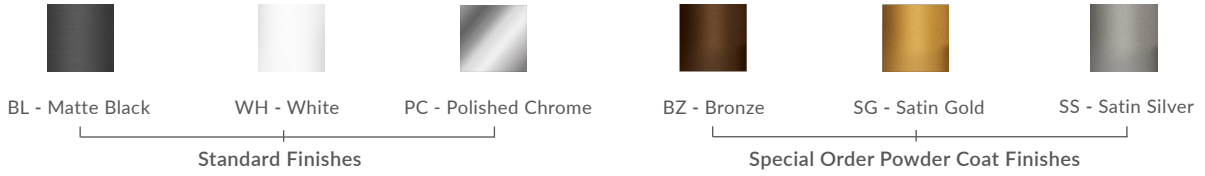

NOVO "V" SMALL PENDANT - SP5 - 5" ROUND CANOPY

SPECIFICATIONS

Finish	Matte Black, White, or Polished Chrome
LED Color Temperature	3000K (standard) 2700K, 3500K, or 4000K also available
Wattage	5 Watts / 368 Lumens
Driver Location	Remote (driver not included)
Dimming	Universal (TRIAC, ELV, 0-10V)
Color Rendering Index	90CRI
Input Voltage	120-277V
Socket Dimensions	3"H x 1.6"Dia.
Cable Length	8' (for longer lengths, consult factory)

CUSTOM OPTIONS

See page 2 for socket finish and cord color options.

ORDERING GUIDE

← PRODUCT CODE									OPTIONS →
CATEGORY	SERIES	DIFFUSER	SIZE	SOCKET COLOR	CCT	WATTAGE	MOUNTING	CABLE LENGTH	
SP	NVV	LR	02			5W	SP5		
SP Small Pendant	NVV Novo "V" Pendant	LR Luminous Ring	02 2" Diameter	Standard BL - Matte Black WH - White PC - Polished Chrome Special Order BZ - Bronze SG - Satin Gold SS - Satin Silver	27K - 2700K 30K - 3000K 35K - 3500K 40K - 4000K (30K Standard)	5W 5 Watts / 368 Lm	SP5 Round 5" Dia. Canopy	Indicate Cable Length in Inches - leave blank for default 096 = 96" (default) 300 = 300" (max.)	

Example Part Number: SP-NVV-LR-02-BL-30K-5W-SP2-096-BL

Socket Color

Wattage (Lumens measured at 3000K)

5W = 5 Watts / 368 Lumens

Mounting

SP2 = 2.5" thin profile canopy that attaches flush to a rigid ceiling (driver sold separately)
Cable with modular connector (and optional wire harness) attaches to a remote driver