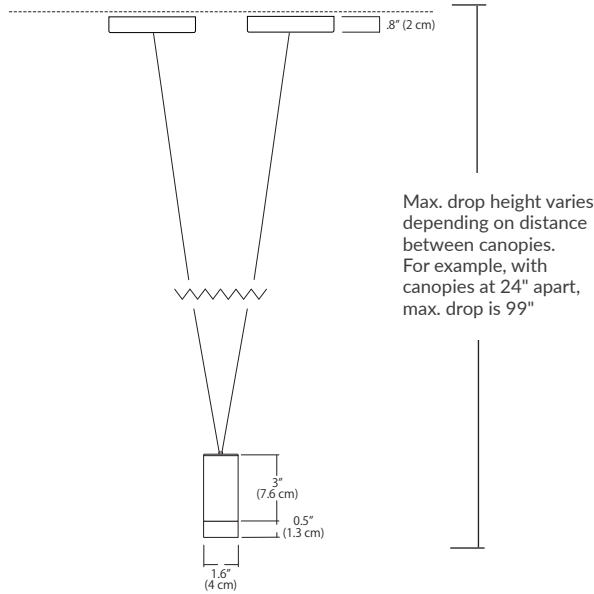

NOVO "V" SMALL PENDANT - SP5 - 5" ROUND CANOPY

SPECIFICATIONS

Finish	Matte Black, White, or Polished Chrome
LED Color Temperature	3000K (standard) 2700K, 3500K, or 4000K also available
Wattage	5 Watts / 368 Lumens
Driver Location	Remote (driver not included)
Dimming	Universal (TRIAC, ELV, 0-10V)
Color Rendering Index	90CRI
Input Voltage	120-277V
Socket Dimensions	3"H x 1.6"Dia.
Cable Length	8' (for longer lengths, consult factory)

CUSTOM OPTIONS

See page 2 for socket finish and cord color options.

ORDERING GUIDE

← PRODUCT CODE									OPTIONS →
CATEGORY	SERIES	DIFFUSER	SIZE	SOCKET COLOR	CCT	WATTAGE	MOUNTING	CABLE LENGTH	
SP	NVV	LR	02			5W	SP5		
SP Small Pendant	NVV Novo "V" Pendant	LR Luminous Ring	02 2" Diameter	Standard BL - Matte Black WH - White PC - Polished Chrome Special Order BZ - Bronze SG - Satin Gold SS - Satin Silver	27K - 2700K 30K - 3000K 35K - 3500K 40K - 4000K (30K Standard)	5W 5 Watts / 368 Lm	SP5 Round 5" Dia. Canopy	Indicate Cable Length in Inches - leave blank for default 096 = 96" (default) 300 = 300" (max.)	

Example Part Number: SP-NVV-LR-02-BL-30K-5W-SP2-096-BL

Socket Color

Wattage (Lumens measured at 3000K)

5W = 5 Watts / 368 Lumens

Mounting

SP2 = 2.5" thin profile canopy that attaches flush to a rigid ceiling (driver sold separately)
Cable with modular connector (and optional wire harness) attaches to a remote driver

Cable Length

096 = 96" (Default Length).

XXX = Custom Length (300" = maximum length)

For Custom Lengths, please indicate length in inches.