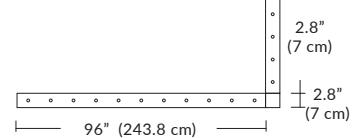

Solo (L) Configuration