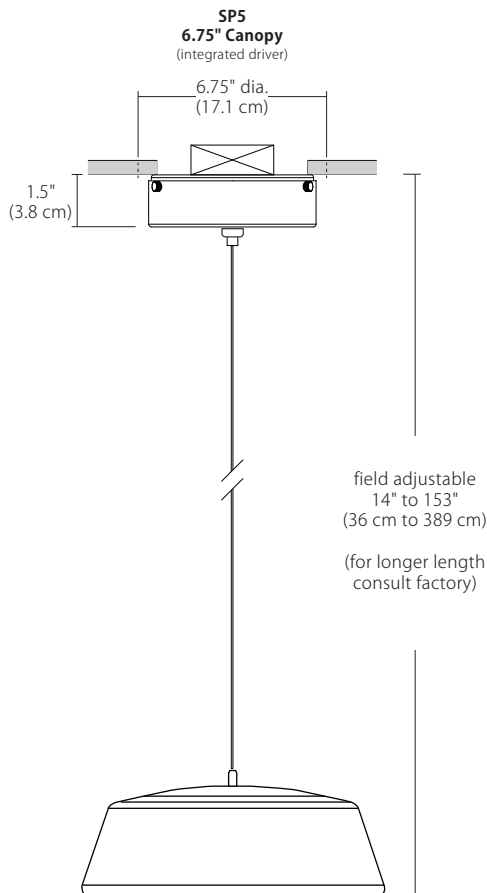

Finish

Wattage (Lumens measured at 3000K)

23W = 23 Watts - 2071 Lumens

Mounting

SP5 = 6.5" diameter canopy with integrated driver (included), attaches to rear of canopy and sits inside ceiling mounted junction box
Cable with modular connector attaches to canopy w/ integrated universal driver (120-277V / TRIAC, ELV, 0-10V dimming)

MPC = Multi-port connector attaches to any of BlackJack's Multi-Port canopies (canopy and driver sold separately)

Cable with modular connector attaches to a driver inside a Multi-Port canopy (driver may be remote)

MPC options include:

Solo Systems, Duo Systems, Quatro Systems, and JackTrack Systems

MPC, MPR, MQ, MS, MD canopies