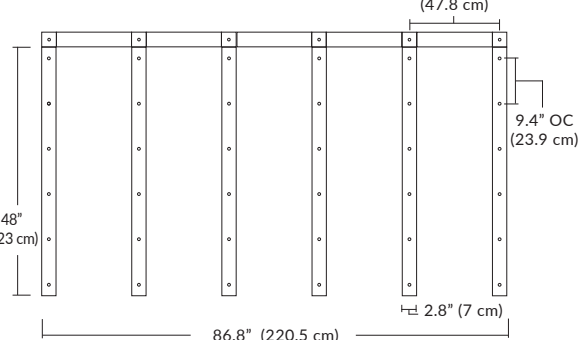

Solo 48" Grid Configuration

BL Matte Black
WH Pol. Chrome
BZ Bronze
SG Satin Gold
SS Satin Silver

Additional configurations and options available. Contact factory for details.