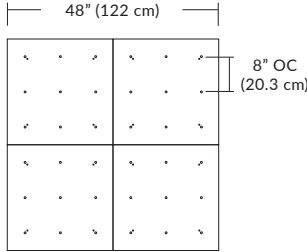

For more information on Quatro, Duo, or Solo Modular Systems, JackTrack, or Multi-Port Canopies, see blackjacklighting.com.

System	Pendant Mounting	Configuration Examples	Finish Options

Quatro

4S (4' 2x2 / 9 Port)
MQ-2409-XX-4S-X-XXX

Square Configurations