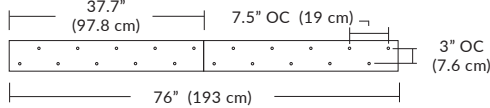

Linear Configurations