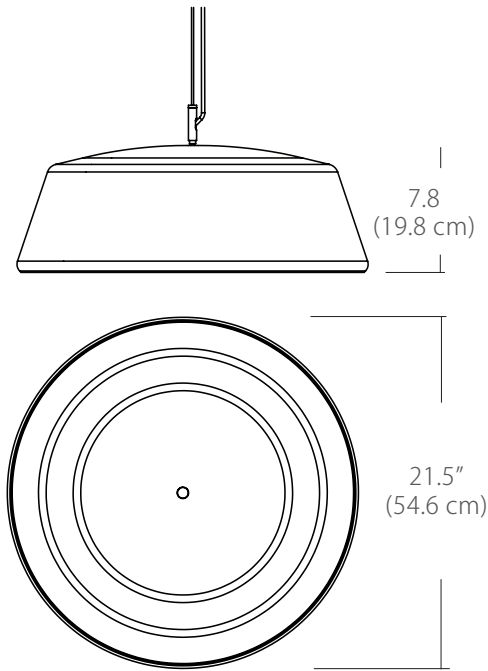

- Suspends from an 12' adjustable cable
- Integrated LED light kit with glass diffuser comes with a 12' black power cord.
- Spun aluminum construction with a powder coated paint finish
- Damp location rated

### ORDERING GUIDE

← PRODUCT CODE							OPTIONS →	
<b>CATEGORY</b>	<b>SERIES</b>	<b>DIFFUSER</b>	<b>SIZE</b>	<b>FINISH</b>	<b>CCT</b>	<b>WATTAGE</b>	<b>MOUNTING</b>	<b>CABLE LENGTH</b>
<b>SP</b>	<b>PBX</b>	<b>FR</b>	<b>20</b>	<b>BG</b>	<b>30K</b>	<b>23W</b>	<b>SP5</b>	<b>144</b>
Small Pendant	Pillbox Pendant	Frosted diffuser w/integrated light kit	20 20" Diameter	Black w/Gold Interior White w/Gold Interior	27K - 2700K 30K - 3000K 35K - 3500K 40K - 4000K (30K Standard)	23W 2071 Lumens	6.75" Canopy MPC Multi-Port Canopy	144" 144" cable length Change length for custom cable length in inches (144" Standard)

### Solo 48" Linear Configuration