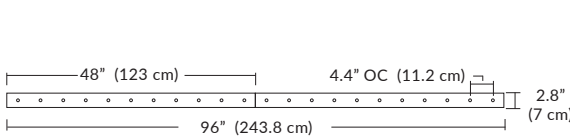

Solo

Solo 48" Linear Configuration