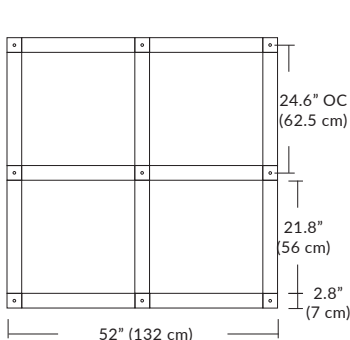

Solo 22" Grid Configuration