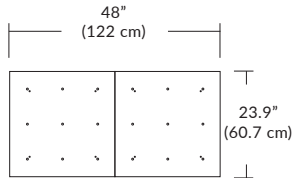

### Square Configurations

6S (6' 3x3 / 25 Port)  
MQ-2425-XX-6S-X-XXX

BL Matte Black  
PC Pol. Chrome  
BZ Bronze  
SG Satin Gold  
SS Satin Silver

4L (4'x2' / 9 Port)  
MQ-2425-XX-4L-X-XXX

### Linear Configurations

6L (6'x2' / 25 Port)  
MQ-2425-XX-6L-X-XXX

Additional configurations and options available. Contact factory for details.

### Solo 48" Linear Configuration