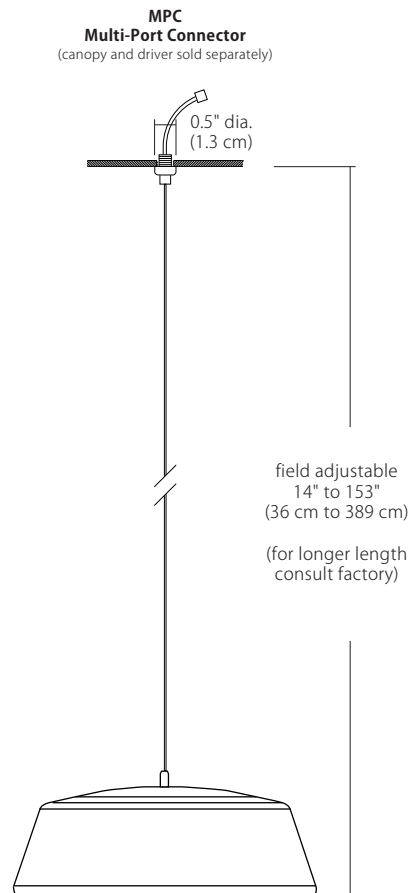

Finish

Wattage (Lumens measured at 3000K)

23W = 23 Watts - 2071 Lumens

Mounting

SP5 = 6.5" diameter canopy with integrated driver (included), attaches to rear of canopy and sits inside ceiling mounted junction box
Cable with modular connector attaches to canopy w/ integrated universal driver (120-277V / TRIAC, ELV, 0-10V dimming)

MPC = Multi-port connector attaches to any of BlackJack's Multi-Port canopies (canopy and driver sold separately)

Cable with modular connector attaches to a driver inside a Multi-Port canopy (driver may be remote)

MPC options include:

Solo Systems, Duo Systems, Quatro Systems, and JackTrack Systems

MPC, MPR, MQ, MS, MD canopies