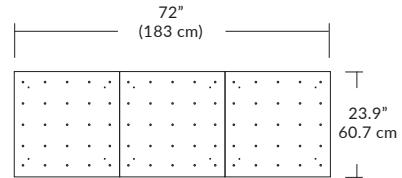

### Square Configurations

6S (6' 3x3 / 25 Port)  
MQ-2425-XX-6S-X-XXX

BL Matte Black  
PC Pol. Chrome  
BZ Bronze  
SG Satin Gold  
SS Satin Silver

4L (4'x2' / 9 Port)  
MQ-2425-XX-4L-X-XXX

### Linear Configurations

6L (6'x2' / 25 Port)  
MQ-2425-XX-6L-X-XXX

Additional configurations and options available. Contact factory for details.