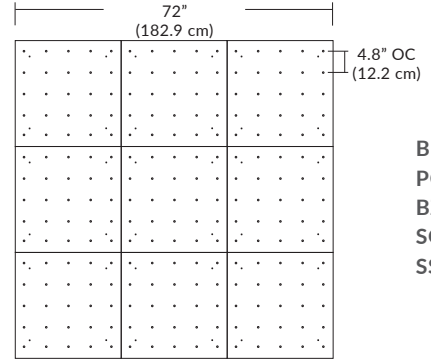

6S (6' 3x3 / 25 Port)
MQ-2425-XX-6S-X-XXX

BL Matte Black
PC Pol. Chrome
BZ Bronze
SG Satin Gold
SS Satin Silver

4L (4'x2' / 9 Port)
MQ-2425-XX-4L-X-XXX