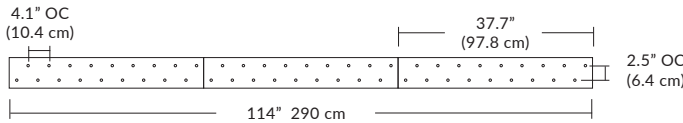

### Linear Configurations

6L (6'x2' / 25 Port)  
MQ-2425-XX-6L-X-XXX

Additional configurations and options available. Contact factory for details.

### Linear Configurations

BL Matte Black  
PC Pol. Chrome  
BZ Bronze  
SG Satin Gold  
SS Satin Silver

9L (9'6"x6" / 18 Port)  
MD-3818-XX-9L-X-XXX

Additional configurations and options available. Contact factory for details.