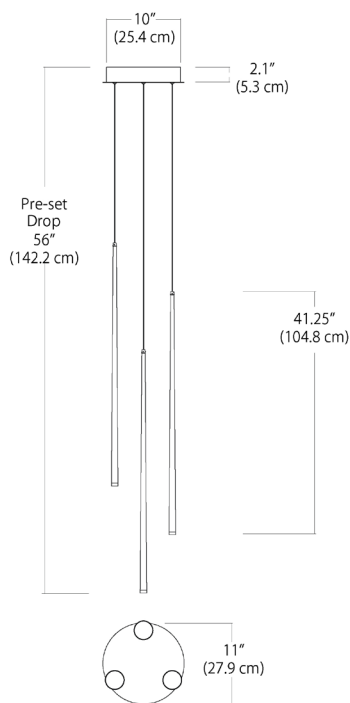

RDD PENDANT

SPECIFICATIONS

Finish	Matte Black, White, or Polished Chrome
LED Color Temperature	3000K (standard) 2700K, 3500K, or 4000K also available
Wattage	9 Watts / 612 Lumens
Driver Location	Integral in canopy, remote, or above canopy (depending on canopy selected)
Dimming	Universal (TRIAC, ELV, 0-10V)
Color Rendering Index	90CRI
Input Voltage	120-277V - 50/60Hz
Cable Length	8' (for longer lengths, consult factory)

ORDERING GUIDE

Series

RDD

Round Canopy
Tall Cone Pendant
Random Pattern

Canopy Size

010

010 10" Canopy
Diameter

Finish