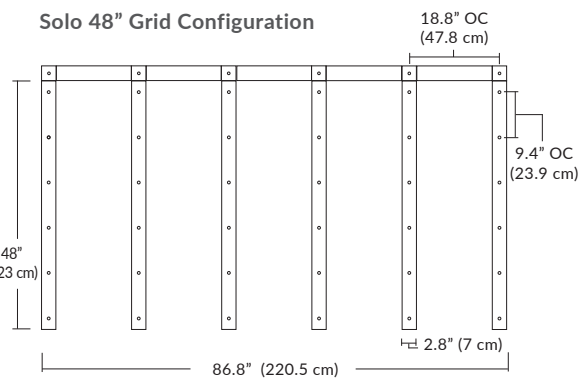

Solo 48" Grid Configuration

BL Matte Black
WH Pol. Chrome
BZ Bronze
SG Satin Gold
SS Satin Silver

Additional configurations and options available. Contact factory for details.