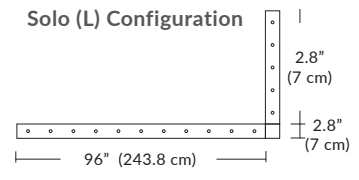

Solo (L) Configuration