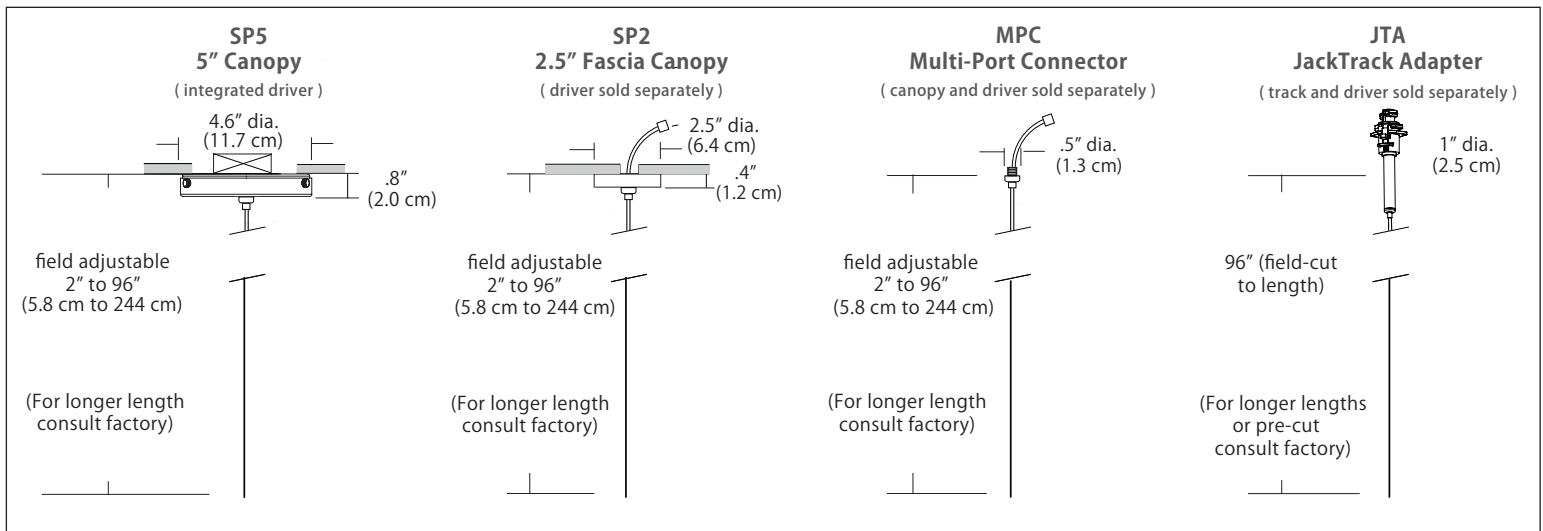

[Color swatch]

Indicate Cable Length in Inches - leave blank for default
 096 = 96" (default)
 300 = 300" (max.)

Example Part Number: SP-LGD-SC-04-BL-35K-3W-SP5

Socket Color

Wattage (Lumens measured at 3000K)

Mounting

SP5 = 5" round canopy with integrated driver (included), attaches to rear of canopy and sits inside ceiling mounted junction box
Cable with modular connector attaches to canopy w/ integrated universal driver (120-277V / TRIAC, ELV, 0-10V dimming)

SP2 = 2.5" thin profile round canopy that attaches flush to a rigid ceiling (driver sold separately)
Cable with modular connector (and optional wire harness) attaches to a remote driver

MPC = Multi-port connector attaches to any of BlackJack's Multi-Port canopies (canopy and driver sold separately)
Cable with modular connector attaches to a driver inside a Multi-Port canopy (driver may be remote)

- MPC options include:
- Quatro, Duo, and Solo Modular Systems
 - Multi-Port canopies

JTA = Adapter connects the pendant in any position along the JackTrack system (track and driver sold separately)
Cable is cut to length and inserted in JackTrack adapter