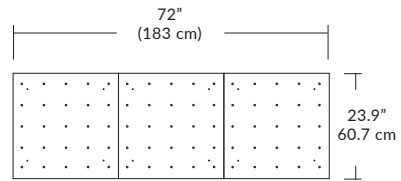

Quatro

4S (4' 2x2 / 9 Port)
MQ-2409-XX-4S-X-XXX

Square Configurations

6S (6' 3x3 / 25 Port)
MQ-2425-XX-6S-X-XXX

BL Matte Black
PC Pol. Chrome
BZ Bronze
SG Satin Gold
SS Satin Silver

4L (4'x2' / 9 Port)
MQ-2425-XX-4L-X-XXX

Linear Configurations

6L (6'x2' / 25 Port)
MQ-2425-XX-6L-X-XXX

Additional configurations and options available. Contact factory for details.

Duo

6L (6'4"x6" / 10 Port)
MD-3810-XX-6L-X-XXX

Linear Configurations