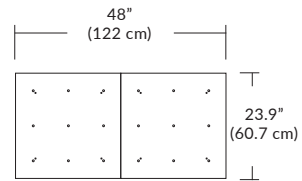

Quatro

4S (4' 2x2 / 9 Port)
MQ-2409-XX-4S-X-XXX

Square Configurations

6S (6' 3x3 / 25 Port)
MQ-2425-XX-6S-X-XXX

BL Matte Black
PC Pol. Chrome
BZ Bronze
SG Satin Gold
SS Satin Silver

4L (4'x2' / 9 Port)
MQ-2425-XX-4L-X-XXX

Linear Configurations

6L (6'x2' / 25 Port)
MQ-2425-XX-6L-X-XXX

Additional configurations and options available. Contact factory for details.

Duo

6L (6'4"x6" / 10 Port)
MD-3810-XX-6L-X-XXX

Linear Configurations