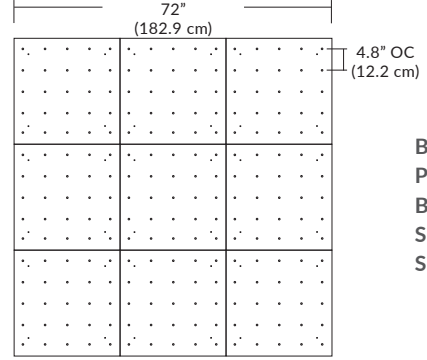

6S (6' 3x3 / 25 Port)
MQ-2425-XX-6S-X-XXX

BL Matte Black
PC Pol. Chrome
BZ Bronze
SG Satin Gold
SS Satin Silver

4L (4'x2' / 9 Port)
MQ-2425-XX-4L-X-XXX