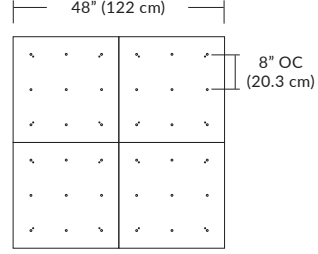

For more information on Quatro, Duo, or Solo Modular Systems, JackTrack, or Multi-Port Canopies, see blackjacklighting.com.

System	Pendant Mounting	Configuration Examples	Finish Options

Quatro

4S (4' 2x2 / 9 Port)
MQ-2409-XX-4S-X-XXX

Square Configurations