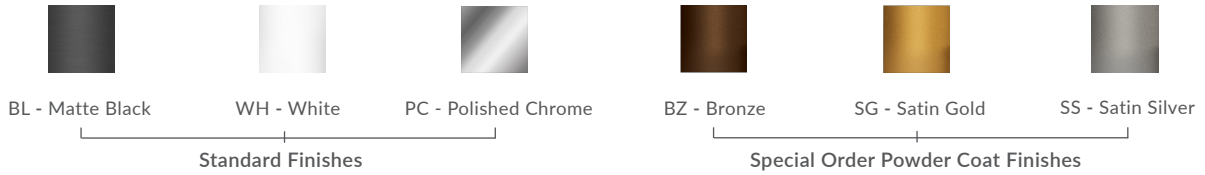

SAUCER LIGHT GUIDE PENDANT

SPECIFICATIONS

Finish	Matte Black, White, or Polished Chrome
LED Color Temperature	3000K (standard) 2700K, 3500K, or 4000K also available
Wattage	2 Watts / 86 Lumens or 3 Watts / 133 Lumens
Input Voltage	120-277V
Color Rendering Index	90CRI
Pendant Dimensions	2.5" Dia. x 0.5"H
Driver Location	Integral in canopy, remote, or above canopy (depending on canopy selected)
Cable Length	96" standard / 300" maximum
Minimum Pendant Drop	4"
Maximum Std. Pendant Drop	99"

04
4" Diameter

SOCKET COLOR

[Color swatch]

Standard
 BL - Matte Black
 WH - White
 PC - Polished Chrome
 Special Order
 BZ - Bronze
 SG - Satin Gold
 SS - Satin Silver

CCT

[Color swatch]

27K - 2700K
 30K - 3000K
 35K - 3500K
 40K - 4000K
 (30K Standard)

WATTAGE

[Color swatch]

2W
 2 Watts / 86 Lm
 3W
 3 Watts / 133 Lm

MOUNTING

[Color swatch]

SP2 - 2.5" Canopy
 SP5 - 5" Canopy
 MPC - Multi-Port Canopy
 JTA - JackTrack

→ OPTIONS →

CABLE LENGTH

[Color swatch]

Indicate Cable Length in Inches - leave blank for default
 096 = 96" (default)
 300 = 300" (max.)

Example Part Number: SP-LGD-SC-04-BL-35K-3W-SP5

Socket Color

Wattage (Lumens measured at 3000K)