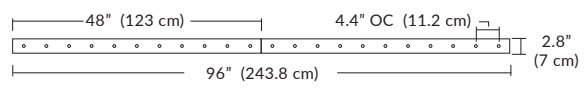

Linear Configurations

6L (6'x2' / 25 Port)
MQ-2425-XX-6L-X-XXX

Additional configurations and options available. Contact factory for details.

Duo

6L (6'4"x6" / 10 Port)
MD-3810-XX-6L-X-XXX

Linear Configurations

9L (9'6"x6" / 18 Port)
MD-3818-XX-9L-X-XXX

BL Matte Black
PC Pol. Chrome
BZ Bronze
SG Satin Gold
SS Satin Silver

Additional configurations and options available. Contact factory for details.

Solo

Solo 48" Linear Configuration