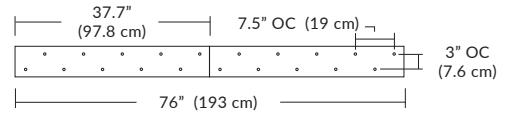

Quatro

4S (4' 2x2 / 9 Port)
MQ-2409-XX-4S-X-XXX

Square Configurations

6S (6' 3x3 / 25 Port)
MQ-2425-XX-6S-X-XXX

BL Matte Black
PC Pol. Chrome
BZ Bronze
SG Satin Gold
SS Satin Silver

4L (4'x2' / 9 Port)
MQ-2425-XX-4L-X-XXX

Linear Configurations

6L (6'x2' / 25 Port)
MQ-2425-XX-6L-X-XXX

Additional configurations and options available. Contact factory for details.

Duo

6L (6'4"x6" / 10 Port)
MD-3810-XX-6L-X-XXX

Linear Configurations

9L (9'6"x6" / 18 Port)
MD-3818-XX-9L-X-XXX

BL Matte Black
PC Pol. Chrome
BZ Bronze
SG Satin Gold
SS Satin Silver

Additional configurations and options available. Contact factory for details.

Solo

Solo 48" Linear Configuration