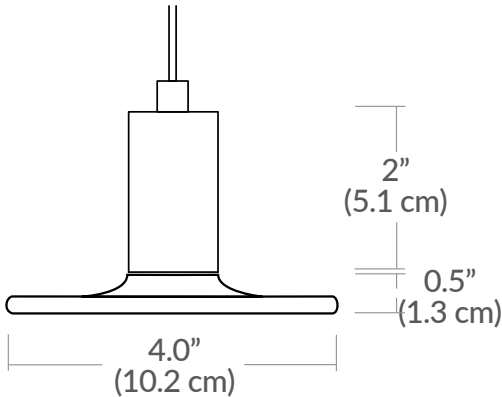

Shown with
Matte Black
socket

ORDERING GUIDE

← PRODUCT CODE

CATEGORY

SP

SP
Small Pendant

SERIES

LGD

LGD
Light Guide

DIFFUSER

SC

SC
Saucer

SIZE

04

04
4" Diameter

SOCKET COLOR

[Color swatch]

Standard
BL - Matte Black
WH - White
PC - Polished Chrome
Special Order
BZ - Bronze
SG - Satin Gold
SS - Satin Silver

CCT

[Color swatch]

27K - 2700K
30K - 3000K
35K - 3500K
40K - 4000K
(30K Standard)

WATTAGE

[Color swatch]

2W
2 Watts / 86 Lm
3W
3 Watts / 133 Lm

MOUNTING

[Color swatch]

SP2 - 2.5" Canopy
SP5 - 5" Canopy
MPC - Multi-Port Canopy
JTA - JackTrack

→ OPTIONS →

CABLE LENGTH

[Color swatch]

Indicate Cable Length in Inches - leave blank for default
096 = 96" (default)
300 = 300" (max.)

Example Part Number: SP-LGD-SC-04-BL-35K-3W-SP5