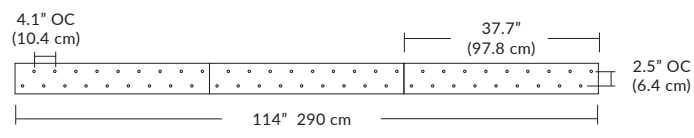

Linear Configurations

6L (6'x2' / 25 Port)
MQ-2425-XX-6L-X-XXX

Additional configurations and options available. Contact factory for details.

Duo

6L (6'4"x6" / 10 Port)
MD-3810-XX-6L-X-XXX

Linear Configurations

9L (9'6"x6" / 18 Port)
MD-3818-XX-9L-X-XXX

BL Matte Black
PC Pol. Chrome
BZ Bronze
SG Satin Gold
SS Satin Silver

Additional configurations and options available. Contact factory for details.

Solo

Solo 48" Linear Configuration