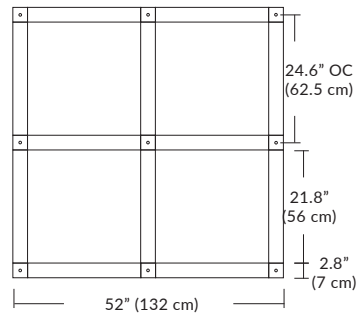

Solo 22" Grid Configuration