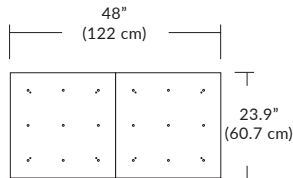

Quatro

4S (4' 2x2 / 9 Port)
MQ-2409-XX-4S-X-XXX

Square Configurations

6S (6' 3x3 / 25 Port)
MQ-2425-XX-6S-X-XXX

BL Matte Black
PC Pol. Chrome
BZ Bronze
SG Satin Gold
SS Satin Silver

4L (4'x2' / 9 Port)
MQ-2425-XX-4L-X-XXX

Linear Configurations

6L (6'x2' / 25 Port)
MQ-2425-XX-6L-X-XXX

Additional configurations and options available. Contact factory for details.

Duo

6L (6'4"x6" / 10 Port)
MD-3810-XX-6L-X-XXX

Linear Configurations