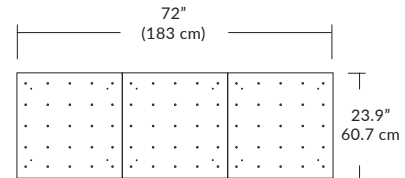

Quatro

4S (4' 2x2 / 9 Port)
MQ-2409-XX-4S-X-XXX

Square Configurations

6S (6' 3x3 / 25 Port)
MQ-2425-XX-6S-X-XXX

BL Matte Black
PC Pol. Chrome
BZ Bronze
SG Satin Gold
SS Satin Silver

4L (4'x2' / 9 Port)
MQ-2425-XX-4L-X-XXX

Linear Configurations

6L (6'x2' / 25 Port)
MQ-2425-XX-6L-X-XXX

Additional configurations and options available. Contact factory for details.

Duo

6L (6'4"x6" / 10 Port)
MD-3810-XX-6L-X-XXX

Linear Configurations