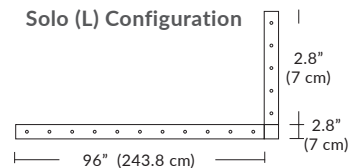

Solo (L) Configuration