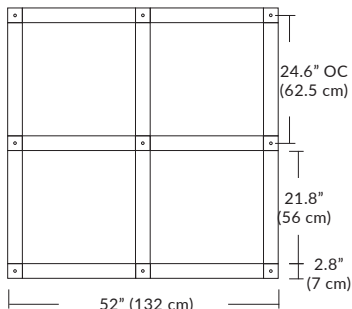

Solo 22" Grid Configuration