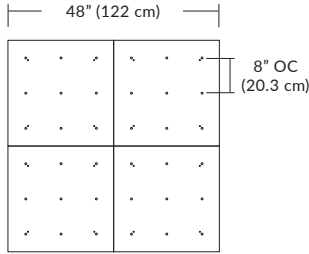

For more information on Quatro, Duo, or Solo Modular Systems, JackTrack, or Multi-Port Canopies, see blackjacklighting.com.

System	Pendant Mounting	Configuration Examples	Finish Options

Quatro

4S (4' 2x2 / 9 Port)
MQ-2409-XX-4S-X-XXX

Square Configurations