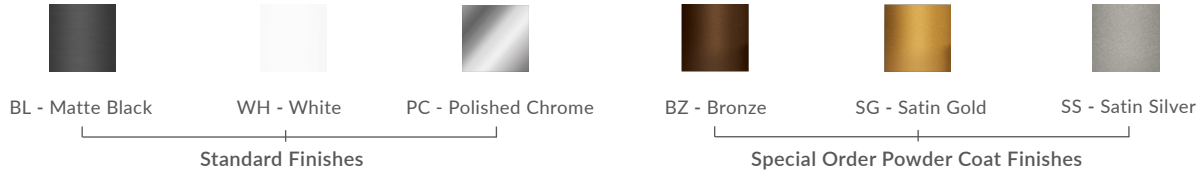

SHORT FROSTED LIGHT GUIDE PENDANT w/BRIM

SPECIFICATIONS

Finish	Matte Black, White, or Polished Chrome
LED Color Temperature	3000K (standard) 2700K, 3500K, or 4000K also available
Wattage	2 Watts / 86 Lumens or 3 Watts / 133 Lumens
Input Voltage	120-277V
Color Rendering Index	90CRI
Pendant Dimensions	3" Dia. x 1.1"H
Driver Location	Integral in canopy, remote, or above canopy (depending on canopy selected)
Cable Length	96" standard / 300" maximum
Minimum Pendant Drop	7"
Maximum Std. Pendant Drop	99"

CUSTOM OPTIONS

See page 2 for socket finish and mounting options.

ORDERING GUIDE

← PRODUCT CODE							OPTIONS →		
CATEGORY	SERIES	DIFFUSER	SIZE	SOCKET COLOR	CCT	WATTAGE	MOUNTING	CABLE LENGTH	
SP	LGR	SF	01						
SP Small Pendant	LGR Light Guide w/Brim	SF Short Frosted	01 1" Diameter	Standard BL - Matte Black WH - White PC - Polished Chrome Special Order BZ - Bronze SG - Satin Gold SS - Satin Silver	27K - 2700K 30K - 3000K 35K - 3500K 40K - 4000K (30K Standard)	2W 2 Watts / 86 Lm 3W 3 Watts / 133 Lm	SP2 - 2.5" Canopy SP5 - 5" Canopy MPC - Multi-Port Canopy JTA - JackTrack	Indicate Cable Length in Inches - leave blank for default 096 = 96" (default) 300 = 300" (max.)	

Example Part Number: SP-LGR-SF-01-3W-30K-3W-SP5

Socket Color

Wattage (Lumens measured at 3000K)

2W = 2 Watts / 86 Lumens, recommended for Multi-Port applications (Multi-Port system and JackTrack adapter).