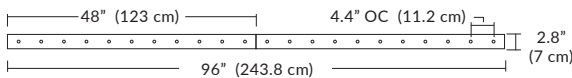

Linear Configurations

6L (6'x2' / 25 Port)
MQ-2425-XX-6L-X-XXX

Additional configurations and options available. Contact factory for details.

Duo

6L (6'4"x6" / 10 Port)
MD-3810-XX-6L-X-XXX

Linear Configurations

BL Matte Black
PC Pol. Chrome
BZ Bronze
SG Satin Gold
SS Satin Silver

9L (9'6"x6" / 18 Port)
MD-3818-XX-9L-X-XXX

Additional configurations and options available. Contact factory for details.

Solo

Solo 48" Linear Configuration