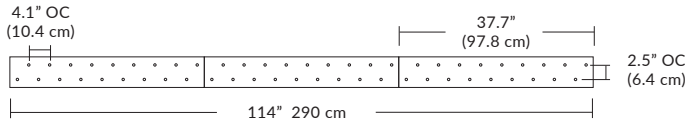

Cable Length

096 = 96" (Default Length).

XXX = Custom Length (300" = maximum length)

For Custom Lengths, please indicate length in inches.

For more information on Quatro, Duo, or Solo Modular Systems, JackTrack, or Multi-Port Canopies, see blackjacklighting.com.

Linear Configurations

6L (6'x2' / 25 Port)
MQ-2425-XX-6L-X-XXX

Additional configurations and options available. Contact factory for details.

Duo

6L (6'4"x6" / 10 Port)
MD-3810-XX-6L-X-XXX

Linear Configurations

BL Matte Black
PC Pol. Chrome
BZ Bronze
SG Satin Gold
SS Satin Silver

9L (9'6"x6" / 18 Port)
MD-3818-XX-9L-X-XXX

Additional configurations and options available. Contact factory for details.

Solo

Solo 48" Linear Configuration