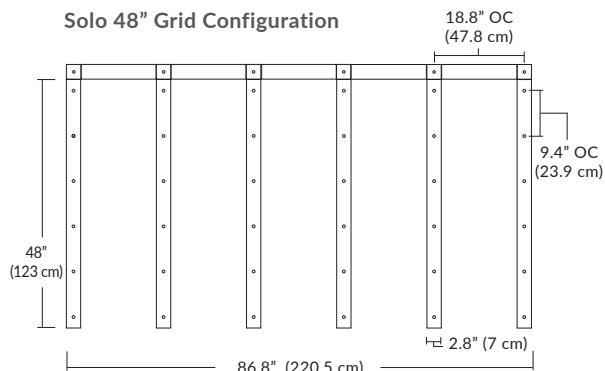

Solo 48" Grid Configuration

BL Matte Black
WH Pol. Chrome
BZ Bronze
SG Satin Gold
SS Satin Silver

Additional configurations and options available. Contact factory for details.