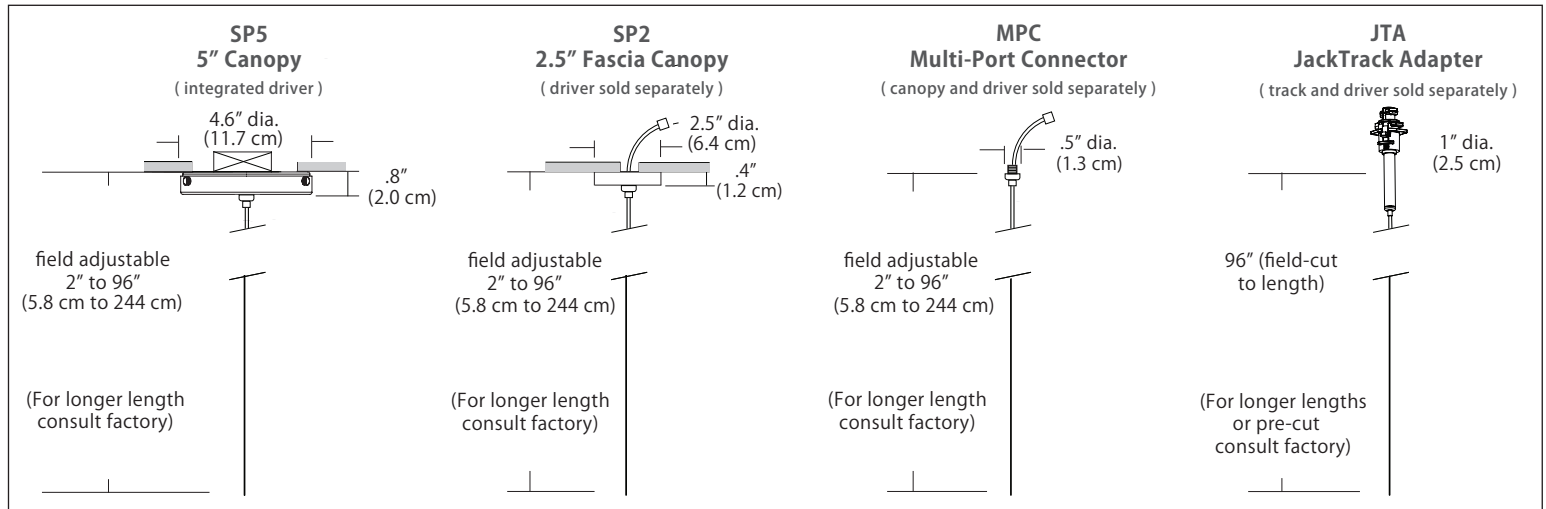

3W = 3 Watts / 133 Lumens, recommended for single pendant applications (5" Canopy and 2.5" Fascia Canopy).

Mounting

SP5 = 5" round canopy with integrated driver (included), attaches to rear of canopy and sits inside ceiling mounted junction box
Cable with modular connector attaches to canopy w/ integrated universal driver (120-277V / TRIAC, ELV, 0-10V dimming)

SP2 = 2.5" thin profile round canopy that attaches flush to a rigid ceiling (driver sold separately)
Cable with modular connector (and optional wire harness) attaches to a remote driver

MPC = Multi-port connector attaches to any of BlackJack's Multi-Port canopies (canopy and driver sold separately)
Cable with modular connector attaches to a driver inside a Multi-Port canopy (driver may be remote)

- MPC options include:
- Quatro, Duo, and Solo Modular Systems
 - Multi-Port canopies

JTA = Adapter connects the pendant in any position along the JackTrack system (track and driver sold separately)
Cable is cut to length and inserted in JackTrack adapter

Cable Length

096 = 96" (Default Length).

XXX = Custom Length (300" = maximum length)

For Custom Lengths, please indicate length in inches.

For more information on Quatro, Duo, or Solo Modular Systems, JackTrack, or Multi-Port Canopies, see blackjacklighting.com.