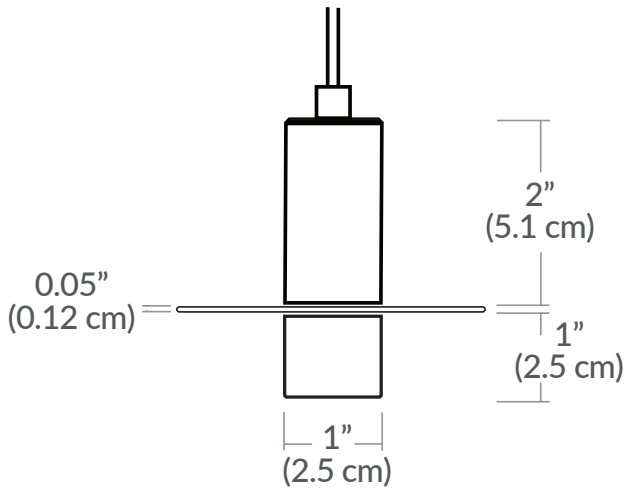

SHORT FROSTED LIGHT GUIDE PENDANT w/BRIM

SPECIFICATIONS

Finish	Matte Black, White, or Polished Chrome
LED Color Temperature	3000K (standard) 2700K, 3500K, or 4000K also available
Wattage	2 Watts / 86 Lumens or 3 Watts / 133 Lumens
Input Voltage	120-277V
Color Rendering Index	90CRI
Pendant Dimensions	3" Dia. x 1.1"H
Driver Location	Integral in canopy, remote, or above canopy (depending on canopy selected)
Cable Length	96" standard / 300" maximum
Minimum Pendant Drop	7"
Maximum Std. Pendant Drop	99"

CUSTOM OPTIONS

See page 2 for socket finish and mounting options.

ORDERING GUIDE

← PRODUCT CODE							OPTIONS →		
CATEGORY	SERIES	DIFFUSER	SIZE	SOCKET COLOR	CCT	WATTAGE	MOUNTING	CABLE LENGTH	
SP	LGR	SF	01						
SP Small Pendant	LGR Light Guide w/Brim	SF Short Frosted	01 1" Diameter	Standard BL - Matte Black WH - White PC - Polished Chrome Special Order BZ - Bronze SG - Satin Gold SS - Satin Silver	27K - 2700K 30K - 3000K 35K - 3500K 40K - 4000K (30K Standard)	2W 2 Watts / 86 Lm 3W 3 Watts / 133 Lm	SP2 - 2.5" Canopy SP5 - 5" Canopy MPC - Multi-Port Canopy JTA - JackTrack	Indicate Cable Length in Inches - leave blank for default 096 = 96" (default) 300 = 300" (max.)	

3W = 3 Watts / 133 Lumens, recommended for single pendant applications (5" Canopy and 2.5" Fascia Canopy).

Mounting

SP5 = 5" round canopy with integrated driver (included), attaches to rear of canopy and sits inside ceiling mounted junction box
Cable with modular connector attaches to canopy w/ integrated universal driver (120-277V / TRIAC, ELV, 0-10V dimming)

Cable Length

096 = 96" (Default Length).

XXX = Custom Length (300" = maximum length)

For Custom Lengths, please indicate length in inches.

For more information on Quatro, Duo, or Solo Modular Systems, JackTrack, or Multi-Port Canopies, see blackjacklighting.com.