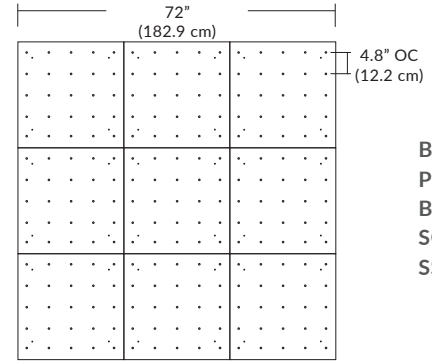

6S (6' 3x3 / 25 Port)
MQ-2425-XX-6S-X-XXX

BL Matte Black
PC Pol. Chrome
BZ Bronze
SG Satin Gold
SS Satin Silver

4L (4'x2' / 9 Port)
MQ-2425-XX-4L-X-XXX