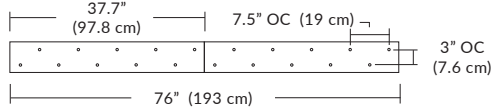

Quatro

4S (4' 2x2 / 9 Port)
MQ-2409-XX-4S-X-XXX

Square Configurations

6S (6' 3x3 / 25 Port)
MQ-2425-XX-6S-X-XXX

BL Matte Black
PC Pol. Chrome
BZ Bronze
SG Satin Gold
SS Satin Silver

4L (4'x2' / 9 Port)
MQ-2425-XX-4L-X-XXX

Linear Configurations

6L (6'x2' / 25 Port)
MQ-2425-XX-6L-X-XXX

Additional configurations and options available. Contact factory for details.

Duo

6L (6'4"x6" / 10 Port)
MD-3810-XX-6L-X-XXX

Linear Configurations

BL Matte Black
PC Pol. Chrome
BZ Bronze
SG Satin Gold
SS Satin Silver

9L (9'6"x6" / 18 Port)
MD-3818-XX-9L-X-XXX

Additional configurations and options available. Contact factory for details.

Solo

Solo 48" Linear Configuration