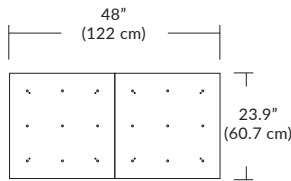

Quatro

4S (4' 2x2 / 9 Port)
MQ-2409-XX-4S-X-XXX

Square Configurations

6S (6' 3x3 / 25 Port)
MQ-2425-XX-6S-X-XXX

BL Matte Black
PC Pol. Chrome
BZ Bronze
SG Satin Gold
SS Satin Silver

4L (4'x2' / 9 Port)
MQ-2425-XX-4L-X-XXX

Linear Configurations

6L (6'x2' / 25 Port)
MQ-2425-XX-6L-X-XXX

Additional configurations and options available. Contact factory for details.

Duo

6L (6'4"x6" / 10 Port)
MD-3810-XX-6L-X-XXX

Linear Configurations