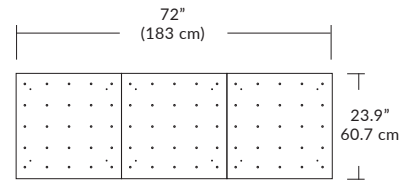

Quatro

4S (4' 2x2 / 9 Port)
MQ-2409-XX-4S-X-XXX

Square Configurations

6S (6' 3x3 / 25 Port)
MQ-2425-XX-6S-X-XXX

BL Matte Black
PC Pol. Chrome
BZ Bronze
SG Satin Gold
SS Satin Silver

4L (4'x2' / 9 Port)
MQ-2425-XX-4L-X-XXX

Linear Configurations

6L (6'x2' / 25 Port)
MQ-2425-XX-6L-X-XXX

Additional configurations and options available. Contact factory for details.

Duo

6L (6'4"x6" / 10 Port)
MD-3810-XX-6L-X-XXX

Linear Configurations