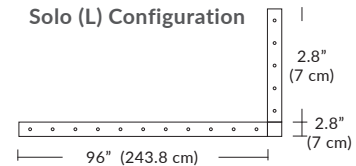

Solo (L) Configuration