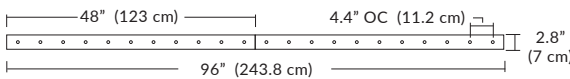

Linear Configurations

6L (6'x2' / 25 Port)
MQ-2425-XX-6L-X-XXX

Additional configurations and options available. Contact factory for details.

Duo

6L (6'4"x6" / 10 Port)
MD-3810-XX-6L-X-XXX

Linear Configurations

9L (9'6"x6" / 18 Port)
MD-3818-XX-9L-X-XXX

BL Matte Black
PC Pol. Chrome
BZ Bronze
SG Satin Gold
SS Satin Silver

Additional configurations and options available. Contact factory for details.

Solo

Solo 48" Linear Configuration