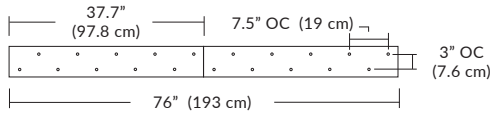

Cable Length

096 = 96" (Default Length).

XXX = Custom Length (300" = maximum length)

For Custom Lengths, please indicate length in inches.

For more information on Quatro, Duo, or Solo Modular Systems, JackTrack, or Multi-Port Canopies, see blackjacklighting.com.

Quatro

4S (4' 2x2 / 9 Port)
MQ-2409-XX-4S-X-XXX

Square Configurations

6S (6' 3x3 / 25 Port)
MQ-2425-XX-6S-X-XXX

BL Matte Black
PC Pol. Chrome
BZ Bronze
SG Satin Gold
SS Satin Silver

4L (4'x2' / 9 Port)
MQ-2425-XX-4L-X-XXX

Linear Configurations

6L (6'x2' / 25 Port)
MQ-2425-XX-6L-X-XXX

Additional configurations and options available. Contact factory for details.

Duo

6L (6'4"x6" / 10 Port)
MD-3810-XX-6L-X-XXX

Linear Configurations

9L (9'6"x6" / 18 Port)
MD-3818-XX-9L-X-XXX

BL Matte Black
PC Pol. Chrome
BZ Bronze
SG Satin Gold
SS Satin Silver

Additional configurations and options available. Contact factory for details.

Solo

Solo 48" Linear Configuration