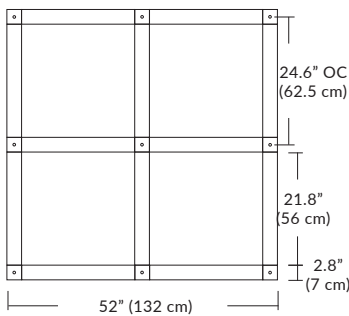

Solo 22" Grid Configuration