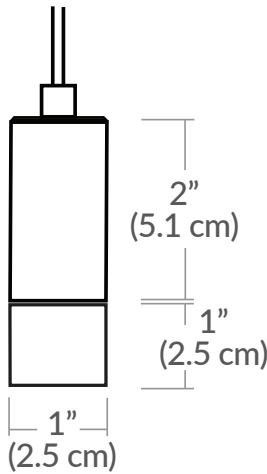

SHORT FROSTED LIGHT GUIDE PENDANT

SPECIFICATIONS

Finish	Matte Black, White, or Polished Chrome
LED Color Temperature	3000K (standard) 2700K, 3500K, or 4000K also available
Wattage	2 Watts / 86 Lumens or 3 Watts / 133 Lumens
Input Voltage	120-277V
Color Rendering Index	90CRI
Pendant Dimensions	1" Dia. x 1"H
Driver Location	Integral in canopy, remote, or above canopy (depending on canopy selected)
Cable Length	96" standard / 300" maximum
Minimum Pendant Drop	4"
Maximum Std. Pendant Drop	99"

CUSTOM OPTIONS

See page 2 for socket finish and mounting options.

Shown in Polished Chrome (PC)

ORDERING GUIDE

CATEGORY	SERIES	DIFFUSER	SIZE	SOCKET COLOR	CCT	WATTAGE	MOUNTING	CABLE LENGTH
SP Small Pendant	LGD Light Guide	SF Short Frosted	01 1" Diameter	Standard BL - Matte Black WH - White PC - Polished Chrome Special Order BZ - Bronze SG - Satin Gold SS - Satin Silver	27K - 2700K 30K - 3000K 35K - 3500K 40K - 4000K (30K Standard)	2W 2 Watts / 86 Lm 3W 3 Watts / 133 Lm	SP2 - 2.5" Canopy SP5 - 5" Canopy MPC - Multi-Port Canopy JTA - JackTrack	Indicate Cable Length in Inches - leave blank for default 096 = 96" (default) 300 = 300" (max.)

Cable Length

096 = 96" (Default Length).

XXX = Custom Length (300" = maximum length)

For Custom Lengths, please indicate length in inches.

For more information on Quatro, Duo, or Solo Modular Systems, JackTrack, or Multi-Port Canopies, see blackjacklighting.com.

9L (9'6"x6" / 18 Port)
MD-3818-XX-9L-X-XXX

BL Matte Black
PC Pol. Chrome
BZ Bronze
SG Satin Gold
SS Satin Silver

Additional configurations and options available. Contact factory for details.

Solo

Solo 48" Linear Configuration