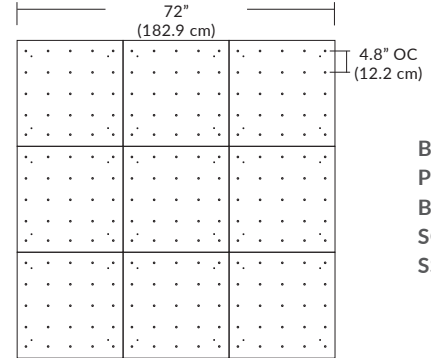

6S (6' 3x3 / 25 Port)
MQ-2425-XX-6S-X-XXX

BL Matte Black
PC Pol. Chrome
BZ Bronze
SG Satin Gold
SS Satin Silver

4L (4'x2' / 9 Port)
MQ-2425-XX-4L-X-XXX