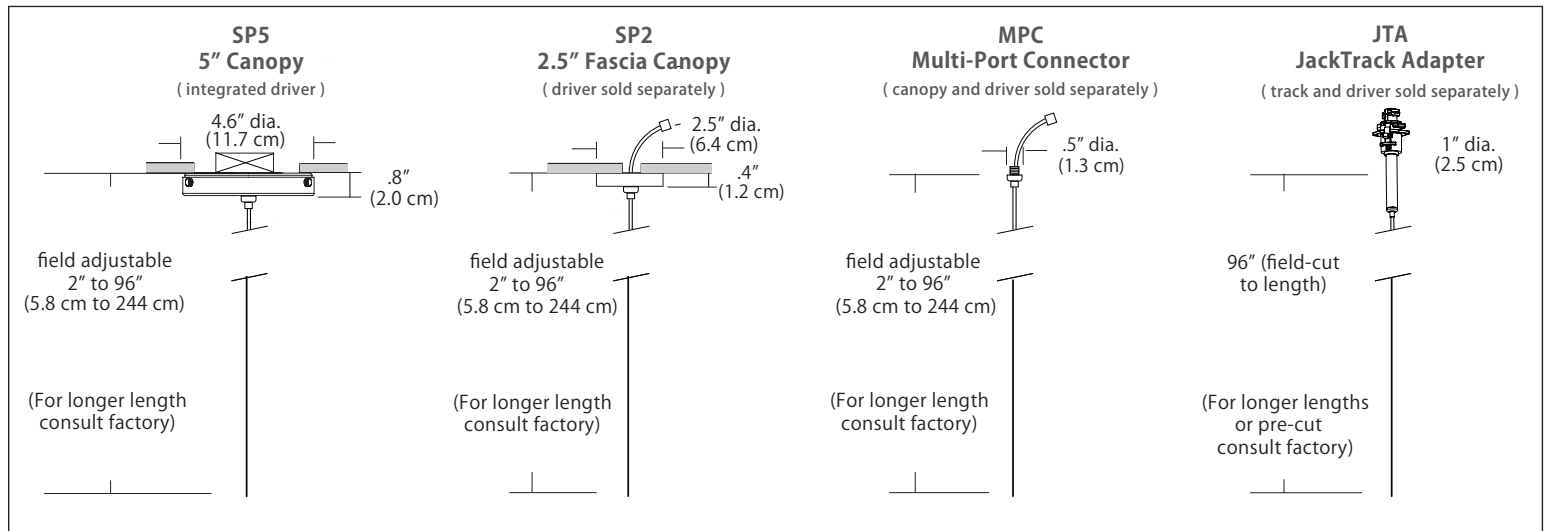

3W = 3 Watts / 133 Lumens, recommended for single pendant applications (5" Canopy and 2.5" Fascia Canopy).

Mounting

SP5 = 5" round canopy with integrated driver (included), attaches to rear of canopy and sits inside ceiling mounted junction box
Cable with modular connector attaches to canopy w/ integrated universal driver (120-277V / TRIAC, ELV, 0-10V dimming)

SP2 = 2.5" thin profile round canopy that attaches flush to a rigid ceiling (driver sold separately)
Cable with modular connector (and optional wire harness) attaches to a remote driver

MPC = Multi-port connector attaches to any of BlackJack's Multi-Port canopies (canopy and driver sold separately)
Cable with modular connector attaches to a driver inside a Multi-Port canopy (driver may be remote)

MPC options include:

- Quatro, Duo, and Solo Modular Systems
- Multi-Port canopies

JTA = Adapter connects the pendant in any position along the JackTrack system (track and driver sold separately)
Cable is cut to length and inserted in JackTrack adapter

Cable Length

096 = 96" (Default Length).

XXX = Custom Length (300" = maximum length)

For Custom Lengths, please indicate length in inches.

For more information on Quatro, Duo, or Solo Modular Systems, JackTrack, or Multi-Port Canopies, see blackjacklighting.com.