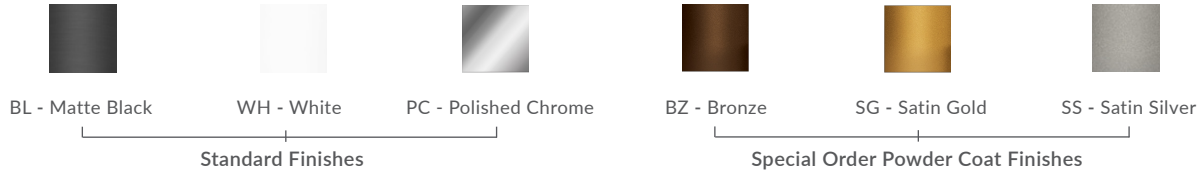

SHORT FROSTED LIGHT GUIDE PENDANT

SPECIFICATIONS

Finish	Matte Black, White, or Polished Chrome
LED Color Temperature	3000K (standard) 2700K, 3500K, or 4000K also available
Wattage	2 Watts / 86 Lumens or 3 Watts / 133 Lumens
Input Voltage	120-277V
Color Rendering Index	90CRI
Pendant Dimensions	1" Dia. x 1"H
Driver Location	Integral in canopy, remote, or above canopy (depending on canopy selected)
Cable Length	96" standard / 300" maximum
Minimum Pendant Drop	4"
Maximum Std. Pendant Drop	99"

CUSTOM OPTIONS

See page 2 for socket finish and mounting options.

Shown in Polished Chrome (PC)

ORDERING GUIDE

CATEGORY	SERIES	DIFFUSER	SIZE	SOCKET COLOR	CCT	WATTAGE	MOUNTING	CABLE LENGTH
SP Small Pendant	LGD Light Guide	SF Short Frosted	01 1" Diameter	Standard BL - Matte Black WH - White PC - Polished Chrome Special Order BZ - Bronze SG - Satin Gold SS - Satin Silver	27K - 2700K 30K - 3000K 35K - 3500K 40K - 4000K (30K Standard)	2W 2 Watts / 86 Lm 3W 3 Watts / 133 Lm	SP2 - 2.5" Canopy SP5 - 5" Canopy MPC - Multi-Port Canopy JTA - JackTrack	Indicate Cable Length in Inches - leave blank for default 096 = 96" (default) 300 = 300" (max.)

Example Part Number: SP-LGD-SF-01-3W-30K-3W-SP5

Socket Color

Wattage (Lumens measured at 3000K)

2W = 2 Watts / 86 Lumens, recommended for Multi-Port applications (Multi-Port system and JackTrack adapter).

Solo (L) Configuration

Solo 22" Grid Configuration

Solo 48" Grid Configuration

BL Matte Black
WH Pol. Chrome
BZ Bronze
SG Satin Gold
SS Satin Silver

Additional configurations and options available. Contact factory for details.