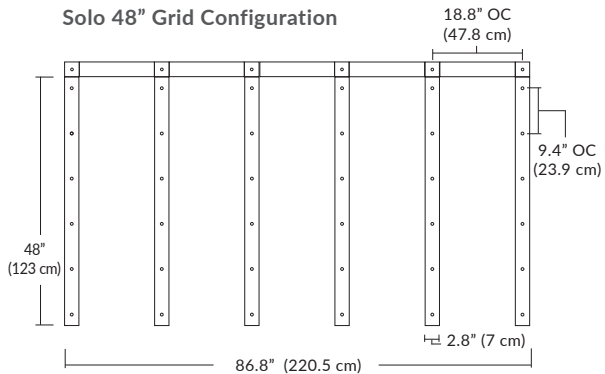

Solo 48" Grid Configuration

BL Matte Black
WH Pol. Chrome
BZ Bronze
SG Satin Gold
SS Satin Silver

Additional configurations and options available. Contact factory for details.