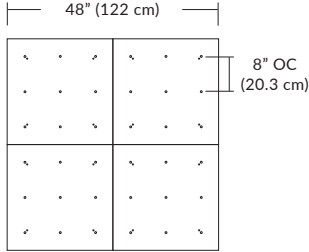

For more information on Quatro, Duo, or Solo Modular Systems, JackTrack, or Multi-Port Canopies, see blackjacklighting.com.

System	Pendant Mounting	Configuration Examples	Finish Options

Quatro

4S (4' 2x2 / 9 Port)
MQ-2409-XX-4S-X-XXX

Square Configurations