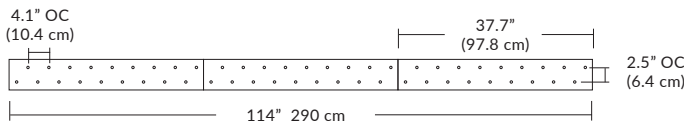

Cable Length

096 = 96" (Default Length).

XXX = Custom Length (300" = maximum length)

For Custom Lengths, please indicate length in inches.

For more information on Quatro, Duo, or Solo Modular Systems, JackTrack, or Multi-Port Canopies, see blackjacklighting.com.

Linear Configurations

6L (6'x2' / 25 Port)
MQ-2425-XX-6L-X-XXX

Additional configurations and options available. Contact factory for details.

Duo

6L (6'4"x6" / 10 Port)
MD-3810-XX-6L-X-XXX

Linear Configurations

9L (9'6"x6" / 18 Port)
MD-3818-XX-9L-X-XXX

BL Matte Black
PC Pol. Chrome
BZ Bronze
SG Satin Gold
SS Satin Silver

Additional configurations and options available. Contact factory for details.

Solo

Solo 48" Linear Configuration