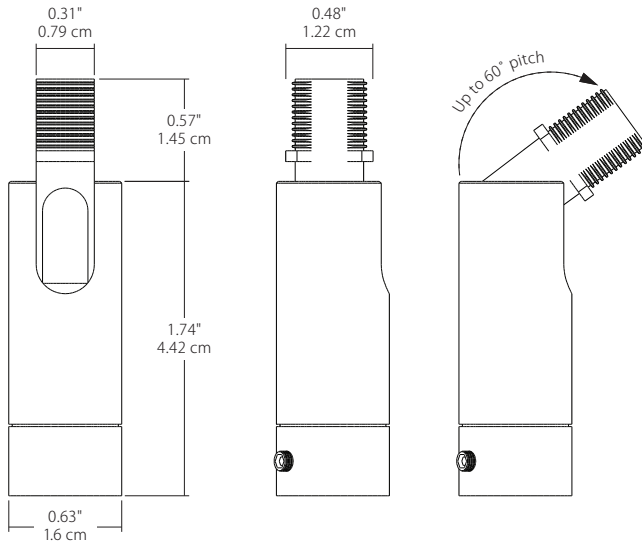

SLOPED CEILING SWIVEL

(Shown in Polished Chrome)

Features

- Allows stem mounted fixtures to be mounted on sloped ceilings up to a 60° pitch
- Available in Polished Chrome, Satin Nickel, Brushed Brass, and Etched Gold
- Attaches to existing stem sections

Finish Options

- 92004-PC (Polished Chrome)
- 92004-SN (Satin Nickel)
- 92004-BB (Brushed Brass)
- 92004-EG (Etched Gold)

Front Elevation

Side Elevation

ORDERING GUIDE

MODEL NUMBER

9 2 0 0 4

Extension Stem