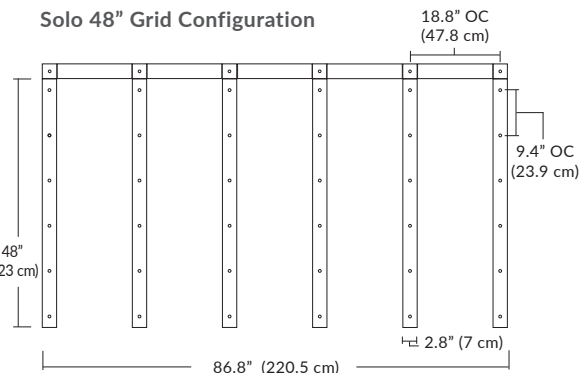

Solo 48" Grid Configuration

BL Matte Black
WH Pol. Chrome
BZ Bronze
SG Satin Gold
SS Satin Silver

Additional configurations and options available. Contact factory for details.