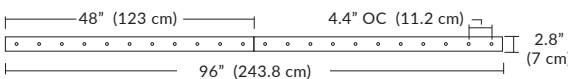

Solo

Solo 48" Linear Configuration