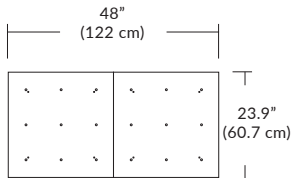

### Square Configurations

6S (6' 3x3 / 25 Port)  
MQ-2425-XX-6S-X-XXX

BL Matte Black  
PC Pol. Chrome  
BZ Bronze  
SG Satin Gold  
SS Satin Silver

4L (4'x2' / 9 Port)  
MQ-2425-XX-4L-X-XXX

### Linear Configurations

6L (6'x2' / 25 Port)  
MQ-2425-XX-6L-X-XXX

Additional configurations and options available. Contact factory for details.