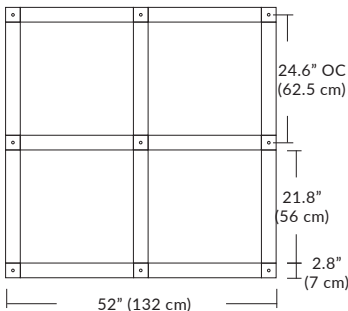

Solo 22" Grid Configuration