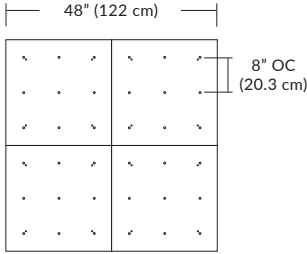

For more information on Quatro, Duo, or Solo Modular Systems, JackTrack, or Multi-Port Canopies, see blackjacklighting.com.

System	Pendant Mounting	Configuration Examples	Finish Options

Quatro

4S (4' 2x2 / 9 Port)
MQ-2409-XX-4S-X-XXX

Square Configurations