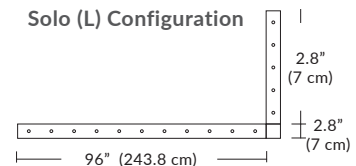

Solo (L) Configuration