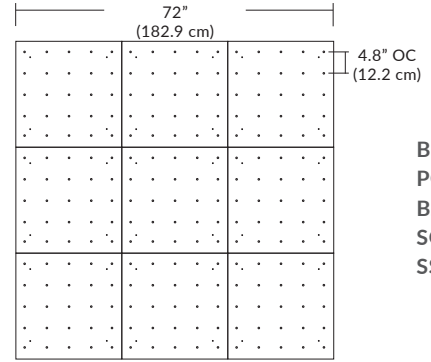

6S (6' 3x3 / 25 Port)
MQ-2425-XX-6S-X-XXX

BL Matte Black
PC Pol. Chrome
BZ Bronze
SG Satin Gold
SS Satin Silver

4L (4'x2' / 9 Port)
MQ-2425-XX-4L-X-XXX

Linear Configurations

6L (6'x2' / 25 Port)
MQ-2425-XX-6L-X-XXX