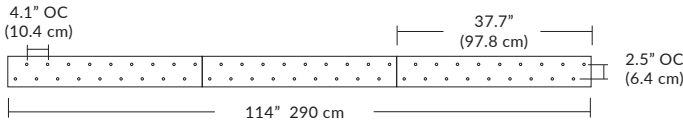

BL Matte Black
PC Pol. Chrome
BZ Bronze
SG Satin Gold
SS Satin Silver

Additional configurations and options available. Contact factory for details.