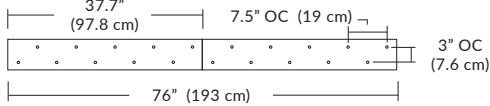

Linear Configurations

9L (9'6"x6" / 18 Port)
MD-3818-XX-9L-X-XXX