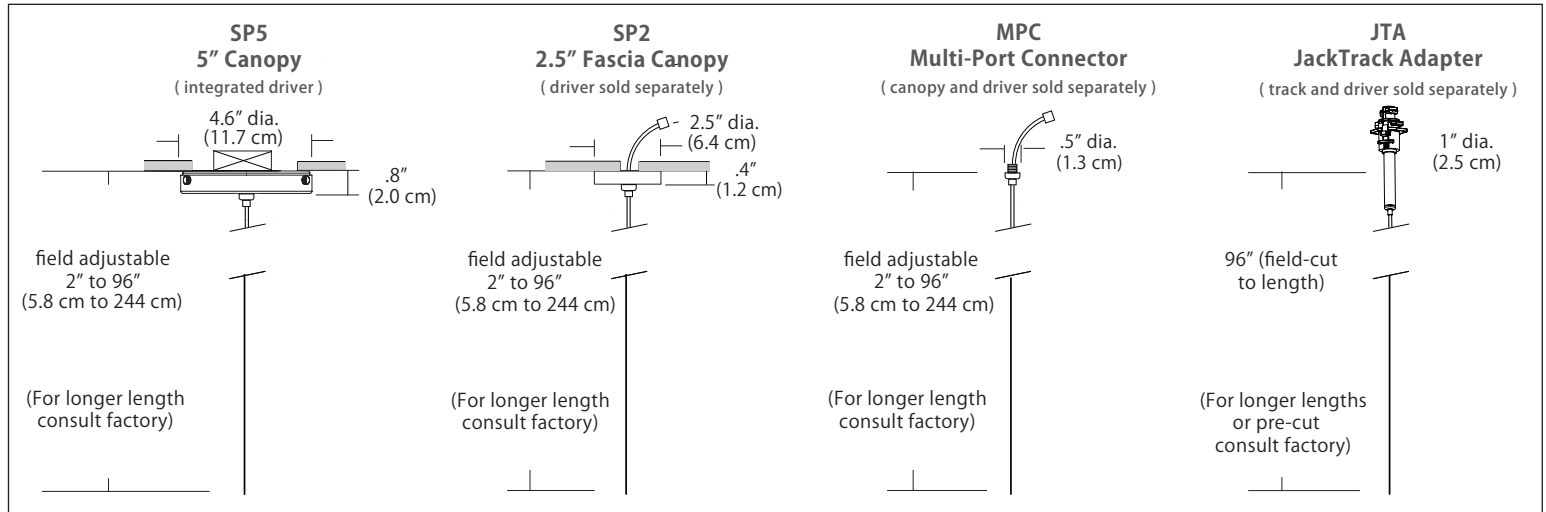

## Mounting

**SP5** = 5" round canopy with integrated driver (included), attaches to rear of canopy and sits inside ceiling mounted junction box  
*Cable with modular connector attaches to canopy w/ integrated universal driver (120-277V / TRIAC, ELV, 0-10V dimming)*

**SP2** = 2.5" thin profile round canopy that attaches flush to a rigid ceiling (driver sold separately)  
*Cable with modular connector (and optional wire harness) attaches to a remote driver*

**MPC** = Multi-port connector attaches to any of BlackJack's Multi-Port canopies (canopy and driver sold separately)  
*Cable with modular connector attaches to a driver inside a Multi-Port canopy (driver may be remote)*  
 MPC options include:  
 - Quatro, Duo, and Solo Modular Systems  
 - Multi-Port canopies

**JTA** = Adapter connects the pendant in any position along the JackTrack system (track and driver sold separately)  
*Cable is cut to length and inserted in JackTrack adapter*

### Solo 48" Linear Configuration