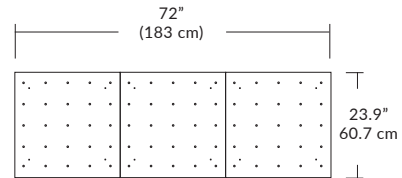

### Square Configurations

6S (6' 3x3 / 25 Port)  
MQ-2425-XX-6S-X-XXX

BL Matte Black  
PC Pol. Chrome  
BZ Bronze  
SG Satin Gold  
SS Satin Silver

4L (4'x2' / 9 Port)  
MQ-2425-XX-4L-X-XXX

### Linear Configurations

6L (6'x2' / 25 Port)  
MQ-2425-XX-6L-X-XXX

Additional configurations and options available. Contact factory for details.