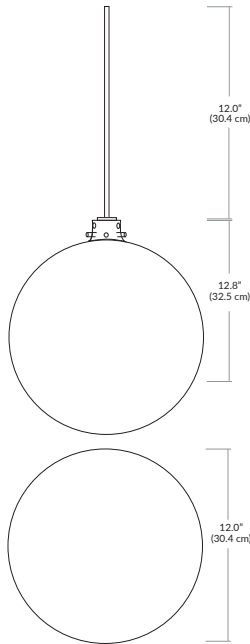

## 12" WHITE FROSTED GLASS SPHERE PENDANT

### SPECIFICATIONS

Finish	Matte Black, White, or Polished Chrome
LED Color Temperature	3000K (standard) 2700K, 3500K, or 4000K also available
Wattage	8 Watts / 710 Lumens
Driver Location	Integral in canopy, remote, or above canopy (depending on canopy selected)
Dimming	Universal (TRIAC, ELV, 0-10V)
Color Rendering Index	90CRI
Input Voltage	120-277V - 50/60Hz
Cable Length	8' (for longer lengths, consult factory)

### ORDERING GUIDE

← PRODUCT CODE							OPTIONS →	
CATEGORY	SERIES	DIFFUSER	SIZE	SOCKET COLOR	CCT	WATTAGE	MOUNTING	CABLE LENGTH
<b>SP</b>	<b>SPL</b>	<b>WF</b>	<b>12</b>			<b>8W</b>		
SP Small Pendant	SPL Large Glass Sphere	WF White Frosted	12 12" Diameter	<b>Standard</b> BL - Matte Black WH - White PC - Polished Chrome  <b>Special Order</b> BZ - Bronze SG - Satin Gold SS - Satin Silver	27K - 2700K 30K - 3000K 35K - 3500K 40K - 4000K  (30K Standard)	<b>8W</b> 8 Watts / 710 Lm	SP2 - 2.5" Canopy SP5 - 5" Canopy MPC - Multi-Port Canopy JTA - JackTrack	Indicate Cable Length in Inches - leave blank for default <b>096 = 96" (default)</b> <b>300 = 300" (max.)</b>

## Cable Length

**096** = 96" (Default Length).

**XXX** = Custom Length (300" = maximum length)

For Custom Lengths, please indicate length in inches.

For more information on Quatro, Duo, or Solo Modular Systems, JackTrack, or Multi-Port Canopies, see [blackjacklighting.com](http://blackjacklighting.com).