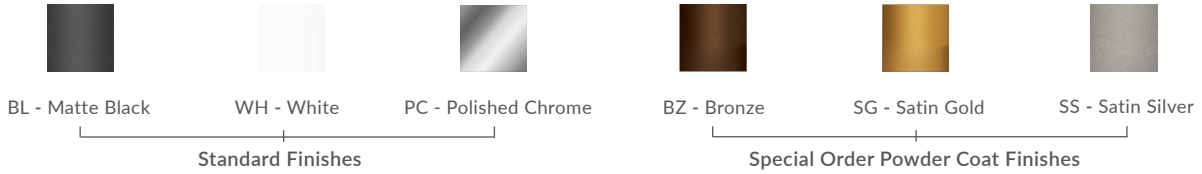

### SPECIFICATIONS

Finish	Matte Black, White, or Polished Chrome
LED Color Temperature	3000K (standard) 2700K, 3500K, or 4000K also available
Wattage	8 Watts / 710 Lumens
Driver Location	Integral in canopy, remote, or above canopy (depending on canopy selected)
Dimming	Universal (TRIAC, ELV, 0-10V)
Color Rendering Index	90CRI
Input Voltage	120-277V - 50/60Hz
Cable Length	8' (for longer lengths, consult factory)

### CUSTOM OPTIONS

See page 2 for socket finish options.

### ORDERING GUIDE

← PRODUCT CODE							OPTIONS →	
CATEGORY	SERIES	DIFFUSER	SIZE	SOCKET COLOR	CCT	WATTAGE	MOUNTING	CABLE LENGTH
<b>SP</b>	<b>SPL</b>	<b>WF</b>	<b>12</b>			<b>8W</b>		
SP Small Pendant	SPL Large Glass Sphere	WF White Frosted	12 12" Diameter	<b>Standard</b> BL - Matte Black WH - White PC - Polished Chrome  <b>Special Order</b> BZ - Bronze SG - Satin Gold SS - Satin Silver	27K - 2700K 30K - 3000K 35K - 3500K 40K - 4000K  (30K Standard)	<b>8W</b> 8 Watts / 710 Lm	SP2 - 2.5" Canopy SP5 - 5" Canopy MPC - Multi-Port Canopy JTA - JackTrack	Indicate Cable Length in Inches - leave blank for default <b>096 = 96" (default)</b> <b>300 = 300" (max.)</b>

## Socket Color