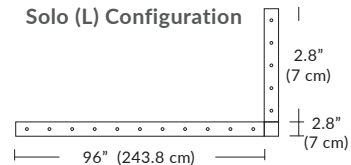

Solo (L) Configuration