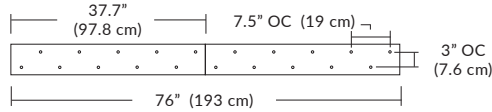

Cable Length

096 = 96" (Default Length).

XXX = Custom Length (300" = maximum length)

For Custom Lengths, please indicate length in inches.

For more information on Quatro, Duo, or Solo Modular Systems, JackTrack, or Multi-Port Canopies, see blackjacklighting.com.

Quatro

4S (4' 2x2 / 9 Port)
MQ-2409-XX-4S-X-XXX

Square Configurations

6S (6' 3x3 / 25 Port)
MQ-2425-XX-6S-X-XXX

BL Matte Black
PC Pol. Chrome
BZ Bronze
SG Satin Gold
SS Satin Silver

4L (4'x2' / 9 Port)
MQ-2425-XX-4L-X-XXX

Linear Configurations

6L (6'x2' / 25 Port)
MQ-2425-XX-6L-X-XXX

Additional configurations and options available. Contact factory for details.

Duo

6L (6'4"x6" / 10 Port)
MD-3810-XX-6L-X-XXX

Linear Configurations

9L (9'6"x6" / 18 Port)
MD-3818-XX-9L-X-XXX

BL Matte Black
PC Pol. Chrome
BZ Bronze
SG Satin Gold
SS Satin Silver

Additional configurations and options available. Contact factory for details.

Solo

Solo 48" Linear Configuration