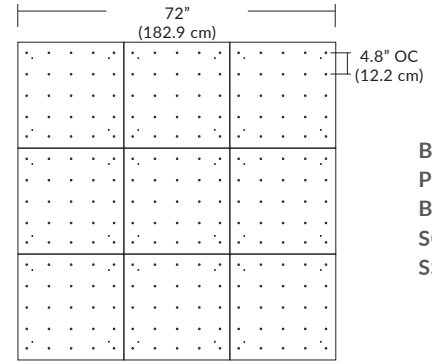

Quatro

4S (4' 2x2 / 9 Port)
MQ-2409-XX-4S-X-XXX

Square Configurations

6S (6' 3x3 / 25 Port)
MQ-2425-XX-6S-X-XXX

BL Matte Black
PC Pol. Chrome
BZ Bronze
SG Satin Gold
SS Satin Silver

4L (4'x2' / 9 Port)
MQ-2425-XX-4L-X-XXX