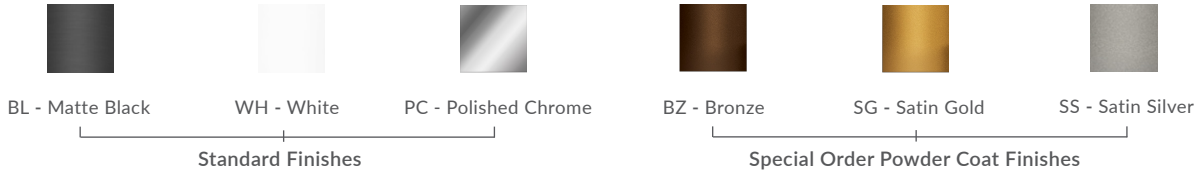

12" CLEAR GLASS SPHERE PENDANT

SPECIFICATIONS

Finish	Matte Black, White, or Polished Chrome
LED Color Temperature	3000K (standard) 2700K, 3500K, or 4000K also available
Wattage	5 Watts / 368 Lumens
Driver Location	Integral in canopy, remote, or above canopy (depending on canopy selected)
Dimming	Universal (TRIAC, ELV, 0-10V)
Color Rendering Index	90CRI
Input Voltage	120-277V - 50/60Hz
Cable Length	8' (for longer lengths, consult factory)

CUSTOM OPTIONS

See page 2 for socket finish options.

Shown with Polished Chrome socket

ORDERING GUIDE

← PRODUCT CODE							OPTIONS →		
CATEGORY	SERIES	DIFFUSER	SIZE	SOCKET COLOR	CCT	WATTAGE	MOUNTING	CABLE LENGTH	
SP	SPL	CL	12			5W			
SP Small Pendant	SPL Large Glass Sphere	CL Clear	12 12" Diameter	Standard BL - Matte Black WH - White PC - Polished Chrome Special Order BZ - Bronze SG - Satin Gold SS - Satin Silver	27K - 2700K 30K - 3000K 35K - 3500K 40K - 4000K (30K Standard)	5W 5 Watts / 368 Lm	SP2 - 2.5" Canopy SP5 - 5" Canopy MPC - Multi-Port Canopy JTA - JackTrack	Indicate Cable Length in Inches - leave blank for default 096 = 96" (default) 300 = 300" (max.)	

Example Part Number: SP-SP5-CL-12-BL-30K-5W-SP5

Socket Color

Wattage (Lumens measured at 3000K)

5W = 5 Watts / 368 Lumens, recommended for Multi-Port applications (Multi-Port system and JackTrack adapter).

Solo (L) Configuration

Solo 22" Grid Configuration

Solo 48" Grid Configuration

BL Matte Black
WH Pol. Chrome
BZ Bronze
SG Satin Gold
SS Satin Silver

Additional configurations and options available. Contact factory for details.