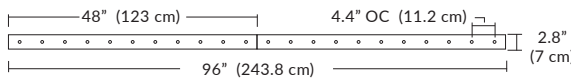

Linear Configurations

6L (6'x2' / 25 Port)
MQ-2425-XX-6L-X-XXX

Additional configurations and options available. Contact factory for details.

Duo

6L (6'4"x6" / 10 Port)
MD-3810-XX-6L-X-XXX

Linear Configurations

9L (9'6"x6" / 18 Port)
MD-3818-XX-9L-X-XXX

BL Matte Black
PC Pol. Chrome
BZ Bronze
SG Satin Gold
SS Satin Silver

Additional configurations and options available. Contact factory for details.

Solo

Solo 48" Linear Configuration

Solo (L) Configuration

Solo 22" Grid Configuration

Solo 48" Grid Configuration

BL Matte Black
WH Pol. Chrome
BZ Bronze
SG Satin Gold
SS Satin Silver

Additional configurations and options available. Contact factory for details.