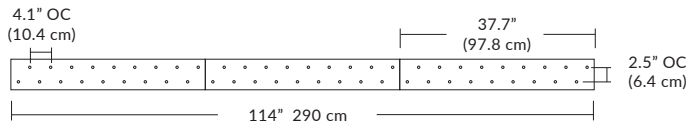

Cable Length

096 = 96" (Default Length).

XXX = Custom Length (300" = maximum length)

For Custom Lengths, please indicate length in inches.

For more information on Quatro, Duo, or Solo Modular Systems, JackTrack, or Multi-Port Canopies, see blackjacklighting.com.

Quatro

4S (4' 2x2 / 9 Port)
MQ-2409-XX-4S-X-XXX

Square Configurations

6S (6' 3x3 / 25 Port)
MQ-2425-XX-6S-X-XXX

BL Matte Black
PC Pol. Chrome
BZ Bronze
SG Satin Gold
SS Satin Silver

4L (4'x2' / 9 Port)
MQ-2425-XX-4L-X-XXX

Linear Configurations

6L (6'x2' / 25 Port)
MQ-2425-XX-6L-X-XXX

Additional configurations and options available. Contact factory for details.

Duo

6L (6'4"x6" / 10 Port)
MD-3810-XX-6L-X-XXX

Linear Configurations

9L (9'6"x6" / 18 Port)
MD-3818-XX-9L-X-XXX

BL Matte Black
PC Pol. Chrome
BZ Bronze
SG Satin Gold
SS Satin Silver

Additional configurations and options available. Contact factory for details.

Solo

Solo 48" Linear Configuration