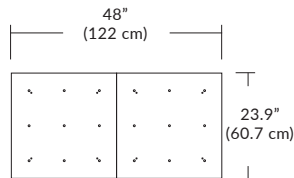

Quatro

4S (4' 2x2 / 9 Port)
MQ-2409-XX-4S-X-XXX

Square Configurations

6S (6' 3x3 / 25 Port)
MQ-2425-XX-6S-X-XXX

BL Matte Black
PC Pol. Chrome
BZ Bronze
SG Satin Gold
SS Satin Silver

4L (4'x2' / 9 Port)
MQ-2425-XX-4L-X-XXX

Linear Configurations

6L (6'x2' / 25 Port)
MQ-2425-XX-6L-X-XXX

Additional configurations and options available. Contact factory for details.

Duo

6L (6'4"x6" / 10 Port)
MD-3810-XX-6L-X-XXX

Linear Configurations