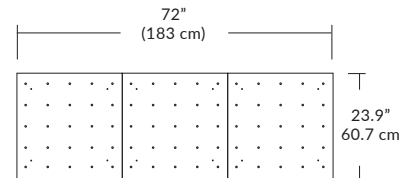

Quatro

4S (4' 2x2 / 9 Port)
MQ-2409-XX-4S-X-XXX

Square Configurations

6S (6' 3x3 / 25 Port)
MQ-2425-XX-6S-X-XXX

BL Matte Black
PC Pol. Chrome
BZ Bronze
SG Satin Gold
SS Satin Silver

4L (4'x2' / 9 Port)
MQ-2425-XX-4L-X-XXX

Linear Configurations

6L (6'x2' / 25 Port)
MQ-2425-XX-6L-X-XXX

Additional configurations and options available. Contact factory for details.

Duo

6L (6'4"x6" / 10 Port)
MD-3810-XX-6L-X-XXX

Linear Configurations