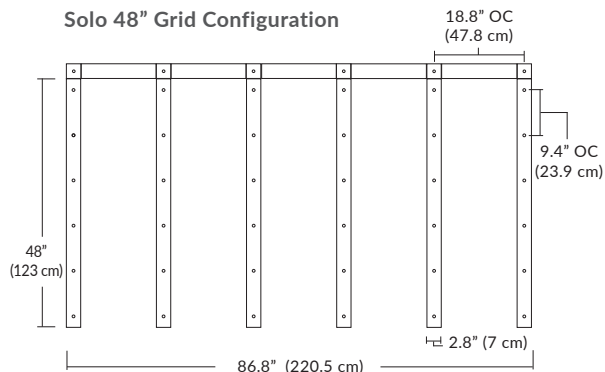

Solo 48" Grid Configuration

BL Matte Black
WH Pol. Chrome
BZ Bronze
SG Satin Gold
SS Satin Silver

Additional configurations and options available. Contact factory for details.