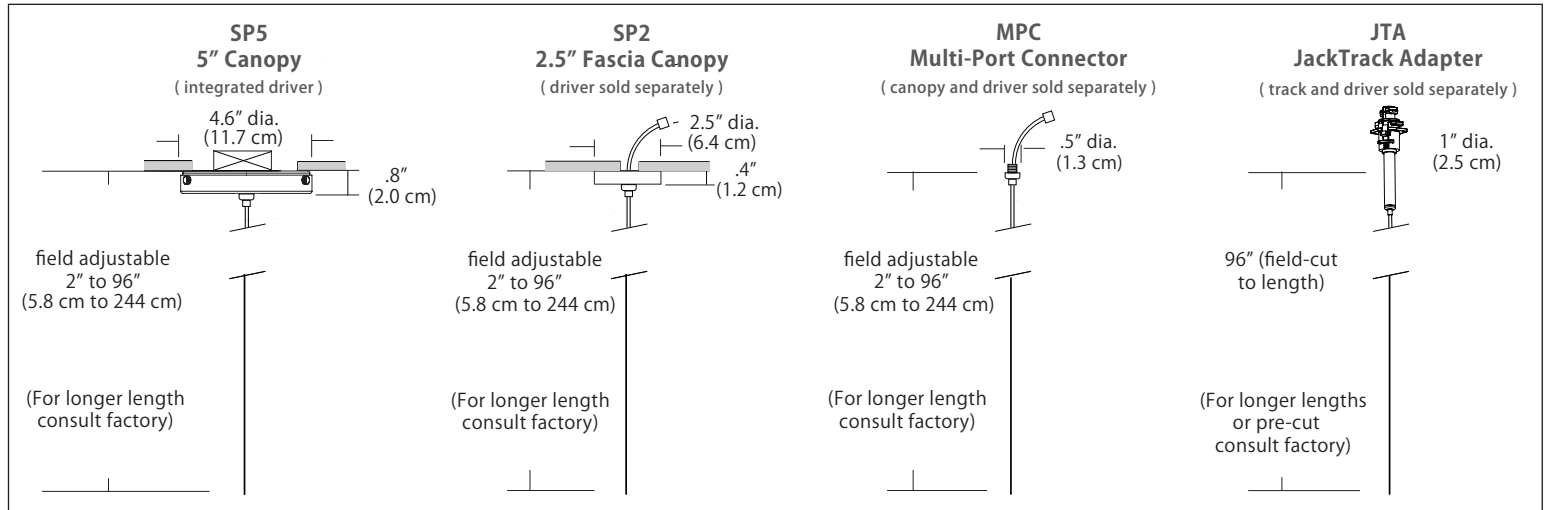

Example Part Number: SP-SP5-CL-12-BL-30K-5W-SP5

Socket Color

Wattage (Lumens measured at 3000K)

5W = 5 Watts / 368 Lumens, recommended for Multi-Port applications (Multi-Port system and JackTrack adapter).

Mounting

SP5 = 5" round canopy with integrated driver (included), attaches to rear of canopy and sits inside ceiling mounted junction box
Cable with modular connector attaches to canopy w/ integrated universal driver (120-277V / TRIAC, ELV, 0-10V dimming)

SP2 = 2.5" thin profile round canopy that attaches flush to a rigid ceiling (driver sold separately)
Cable with modular connector (and optional wire harness) attaches to a remote driver

MPC = Multi-port connector attaches to any of BlackJack's Multi-Port canopies (canopy and driver sold separately)
Cable with modular connector attaches to a driver inside a Multi-Port canopy (driver may be remote)
 MPC options include:
 Solo Systems, Duo Systems, Quatro Systems, and JackTrack Systems
 MPC, MPR, MS, MQ, MD canopies

JTA = Adapter connects the pendant in any position along the JackTrack system (track and driver sold separately)
Cable is cut to length and inserted in a connector at the bottom of the JackTrack adapter