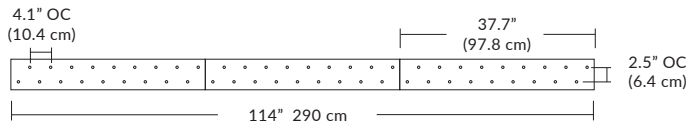

Cable Length

- 096** = 96" (Default Length).
- XXX** = Custom Length (300" = maximum length)
- For Custom Lengths, please indicate length in inches.

For more information on Quatro, Duo, or Solo Modular Systems, JackTrack, or Multi-Port Canopies, see blackjacklighting.com.

Quatro

4S (4' 2x2 / 9 Port)
MQ-2409-XX-4S-X-XXX

Square Configurations

6S (6' 3x3 / 25 Port)
MQ-2425-XX-6S-X-XXX

BL Matte Black
PC Pol. Chrome
BZ Bronze
SG Satin Gold
SS Satin Silver

4L (4'x2' / 9 Port)
MQ-2425-XX-4L-X-XXX

Linear Configurations

6L (6'x2' / 25 Port)
MQ-2425-XX-6L-X-XXX

Additional configurations and options available. Contact factory for details.

Duo

6L (6'4"x6" / 10 Port)
MD-3810-XX-6L-X-XXX

Linear Configurations

9L (9'6"x6" / 18 Port)
MD-3818-XX-9L-X-XXX

BL Matte Black
PC Pol. Chrome
BZ Bronze
SG Satin Gold
SS Satin Silver

Additional configurations and options available. Contact factory for details.

Solo

Solo 48" Linear Configuration