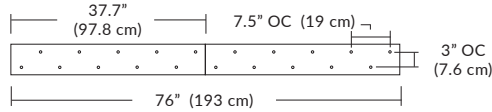

Cable Length

- 096** = 96" (Default Length).
- XXX** = Custom Length (300" = maximum length)
- For Custom Lengths, please indicate length in inches.

For more information on Quatro, Duo, or Solo Modular Systems, JackTrack, or Multi-Port Canopies, see blackjacklighting.com.

Quatro

4S (4' 2x2 / 9 Port)
MQ-2409-XX-4S-X-XXX

Square Configurations

6S (6' 3x3 / 25 Port)
MQ-2425-XX-6S-X-XXX

BL Matte Black
PC Pol. Chrome
BZ Bronze
SG Satin Gold
SS Satin Silver

4L (4'x2' / 9 Port)
MQ-2425-XX-4L-X-XXX

Linear Configurations

6L (6'x2' / 25 Port)
MQ-2425-XX-6L-X-XXX

Additional configurations and options available. Contact factory for details.

Duo

6L (6'4"x6" / 10 Port)
MD-3810-XX-6L-X-XXX

Linear Configurations

9L (9'6"x6" / 18 Port)
MD-3818-XX-9L-X-XXX

BL Matte Black
PC Pol. Chrome
BZ Bronze
SG Satin Gold
SS Satin Silver

Additional configurations and options available. Contact factory for details.

Solo

Solo 48" Linear Configuration