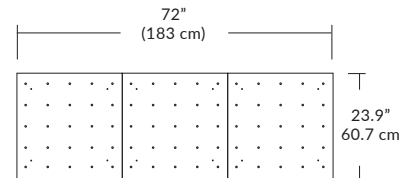

Quatro

4S (4' 2x2 / 9 Port)
MQ-2409-XX-4S-X-XXX

Square Configurations

6S (6' 3x3 / 25 Port)
MQ-2425-XX-6S-X-XXX

BL Matte Black
PC Pol. Chrome
BZ Bronze
SG Satin Gold
SS Satin Silver

4L (4'x2' / 9 Port)
MQ-2425-XX-4L-X-XXX

Linear Configurations

6L (6'x2' / 25 Port)
MQ-2425-XX-6L-X-XXX

Additional configurations and options available. Contact factory for details.

Duo

6L (6'4"x6" / 10 Port)
MD-3810-XX-6L-X-XXX

Linear Configurations

9L (9'6"x6" / 18 Port)
MD-3818-XX-9L-X-XXX

BL Matte Black
PC Pol. Chrome
BZ Bronze
SG Satin Gold
SS Satin Silver

Additional configurations and options available. Contact factory for details.

Solo

Solo 48" Linear Configuration