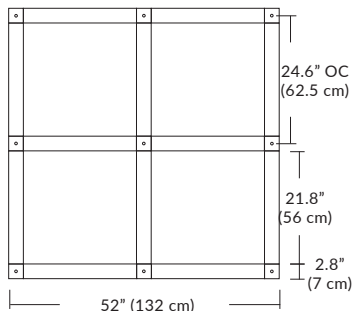

Solo 22" Grid Configuration