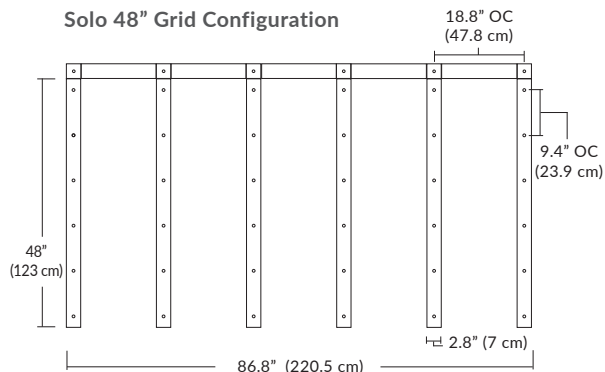

Cable Length

- 096** = 96" (Default Length).
- XXX** = Custom Length (300" = maximum length)
- For Custom Lengths, please indicate length in inches.

For more information on Quatro, Duo, or Solo Modular Systems, JackTrack, or Multi-Port Canopies, see blackjacklighting.com.

Linear Configurations

6L (6'x2' / 25 Port)
MQ-2425-XX-6L-X-XXX

Additional configurations and options available. Contact factory for details.

Duo

6L (6'4"x6" / 10 Port)
MD-3810-XX-6L-X-XXX

Linear Configurations

9L (9'6"x6" / 18 Port)
MD-3818-XX-9L-X-XXX

BL Matte Black
PC Pol. Chrome
BZ Bronze
SG Satin Gold
SS Satin Silver

Additional configurations and options available. Contact factory for details.

Solo

Solo 48" Linear Configuration

Solo (L) Configuration

Solo 22" Grid Configuration

Solo 48" Grid Configuration

BL Matte Black
WH Pol. Chrome
BZ Bronze
SG Satin Gold
SS Satin Silver

Additional configurations and options available. Contact factory for details.