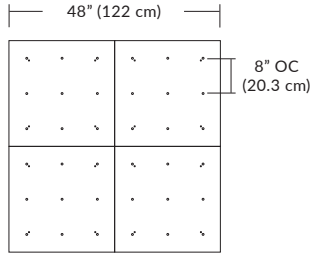

For more information on Quatro, Duo, or Solo Modular Systems, JackTrack, or Multi-Port Canopies, see blackjacklighting.com.

System	Pendant Mounting	Configuration Examples	Finish Options

Quatro

4S (4' 2x2 / 9 Port)
MQ-2409-XX-4S-X-XXX

Square Configurations