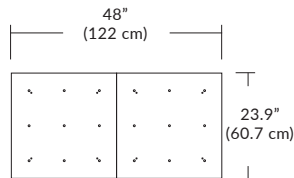

Quatro

4S (4' 2x2 / 9 Port)
MQ-2409-XX-4S-X-XXX

Square Configurations

6S (6' 3x3 / 25 Port)
MQ-2425-XX-6S-X-XXX

BL Matte Black
PC Pol. Chrome
BZ Bronze
SG Satin Gold
SS Satin Silver

4L (4'x2' / 9 Port)
MQ-2425-XX-4L-X-XXX

Linear Configurations

6L (6'x2' / 25 Port)
MQ-2425-XX-6L-X-XXX

Additional configurations and options available. Contact factory for details.

Duo

6L (6'4"x6" / 10 Port)
MD-3810-XX-6L-X-XXX

Linear Configurations

9L (9'6"x6" / 18 Port)
MD-3818-XX-9L-X-XXX

BL Matte Black
PC Pol. Chrome
BZ Bronze
SG Satin Gold
SS Satin Silver

Additional configurations and options available. Contact factory for details.

Solo

Solo 48" Linear Configuration