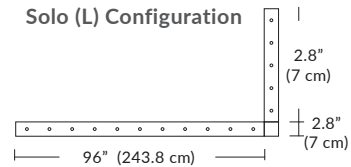

Solo (L) Configuration