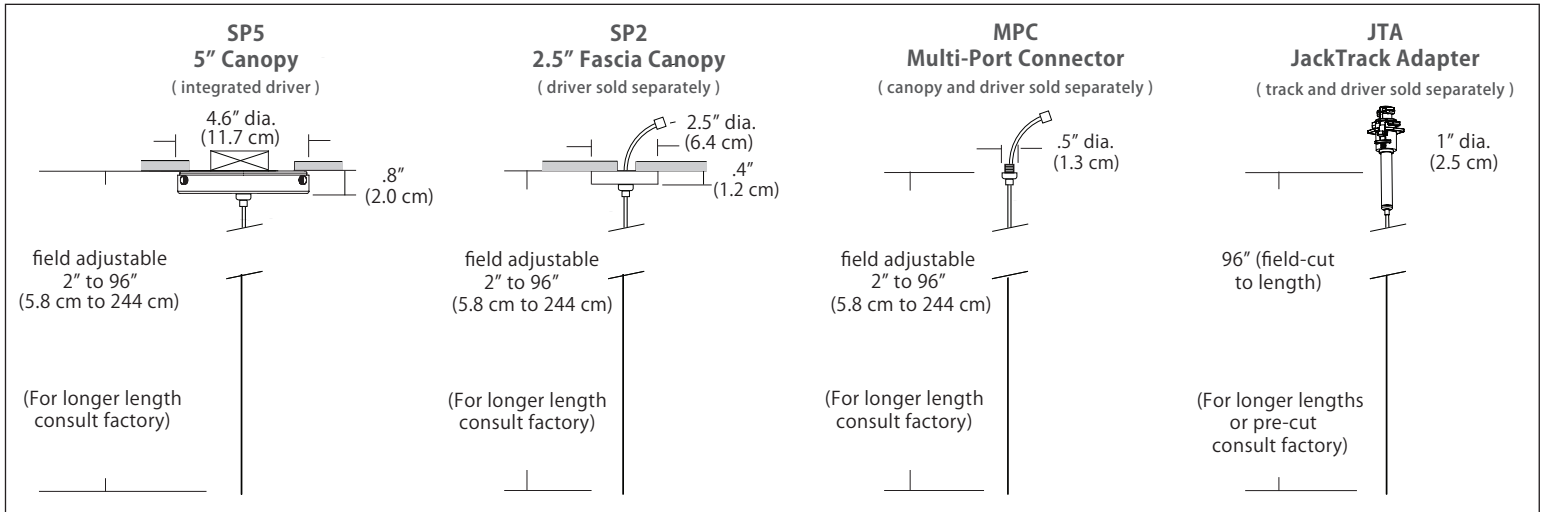

Socket Color

Wattage (Lumens measured at 3000K)

- 2W** = 2 Watts / 86 Lumens, recommended for Multi-Port applications (Multi-Port system and JackTrack adapter).
- 3W** = 3 Watts / 204 Lumens, recommended for single pendant applications (5" Canopy and 2.5" Fascia Canopy).

Mounting

- SP5** = 5" round canopy with integrated driver (included), attaches to rear of canopy and sits inside ceiling mounted junction box
Cable with modular connector attaches to canopy w/ integrated universal driver (120-277V / TRIAC, ELV, 0-10V dimming)
- SP2** = 2.5" thin profile round canopy that attaches flush to a rigid ceiling (driver sold separately)
Cable with modular connector (and optional wire harness) attaches to a remote driver
- MPC** = Multi-port connector attaches to any of BlackJack's Multi-Port canopies (canopy and driver sold separately)
Cable with modular connector attaches to a driver inside a Multi-Port canopy (driver may be remote)
 MPC options include:
 Solo Systems, Duo Systems, Quatro Systems, and JackTrack Systems
 MPC, MPR, MS, MQ, MD canopies
- JTA** = Adapter connects the pendant in any position along the JackTrack system (track and driver sold separately)
Cable is cut to length and inserted in a connector at the bottom of the JackTrack adapter

Cable Length

- 096** = 96" (Default Length).
- XXX** = Custom Length (300" = maximum length)
- For Custom Lengths, please indicate length in inches.

For more information on Quatro, Duo, or Solo Modular Systems, JackTrack, or Multi-Port Canopies, see blackjacklighting.com.