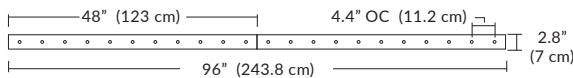

Linear Configurations

6L (6'x2' / 25 Port)
MQ-2425-XX-6L-X-XXX

Additional configurations and options available. Contact factory for details.

Duo

6L (6'4"x6" / 10 Port)
MD-3810-XX-6L-X-XXX

Linear Configurations

9L (9'6"x6" / 18 Port)
MD-3818-XX-9L-X-XXX

BL Matte Black
PC Pol. Chrome
BZ Bronze
SG Satin Gold
SS Satin Silver

Additional configurations and options available. Contact factory for details.

Solo

Solo 48" Linear Configuration