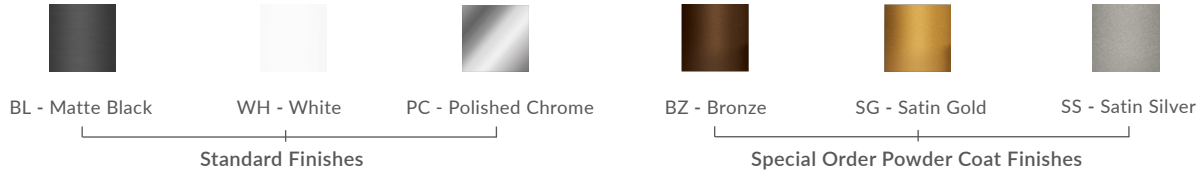

8" CLEAR GLASS SPHERE PENDANT

SPECIFICATIONS

Finish	Matte Black, White, or Polished Chrome
LED Color Temperature	3000K (standard) 2700K, 3500K, or 4000K also available
Wattage	2 Watts / 86 Lumens 3 Watts / 133 Lumens
Driver Location	Integral in canopy, remote, or above canopy (depending on canopy selected)
Dimming	Universal (TRIAC, ELV, 0-10V)
Color Rendering Index	90CRI
Input Voltage	120-277V - 50/60Hz
Cable Length	8' (for longer lengths, consult factory)

CUSTOM OPTIONS

See page 2 for socket finish options.

Shown with Polished Chrome socket

ORDERING GUIDE

← PRODUCT CODE							OPTIONS →		
CATEGORY	SERIES	DIFFUSER	SIZE	SOCKET COLOR	CCT	WATTAGE	MOUNTING	CABLE LENGTH	
SP	SPL	CL	08						
SP Small Pendant	SPL Large Glass Sphere	CL Clear	08 08" Diameter	Standard BL - Matte Black WH - White PC - Polished Chrome Special Order BZ - Bronze SG - Satin Gold SS - Satin Silver	27K - 2700K 30K - 3000K 35K - 3500K 40K - 4000K (30K Standard)	2W 2 Watts / 86 Lm 3W 3 Watts / 133 Lm	SP2 - 2.5" Canopy SP5 - 5" Canopy MPC - Multi-Port Canopy JTA - JackTrack	Indicate Cable Length in Inches - leave blank for default 096 = 96" (default) 300 = 300" (max.)	

Socket Color

Wattage (Lumens measured at 3000K)

- 2W** = 2 Watts / 86 Lumens, recommended for Multi-Port applications (Multi-Port system and JackTrack adapter).
- 3W** = 3 Watts / 204 Lumens, recommended for single pendant applications (5" Canopy and 2.5" Fascia Canopy).

Solo (L) Configuration

Solo 22" Grid Configuration

Solo 48" Grid Configuration

BL Matte Black
WH Pol. Chrome
BZ Bronze
SG Satin Gold
SS Satin Silver

Additional configurations and options available. Contact factory for details.