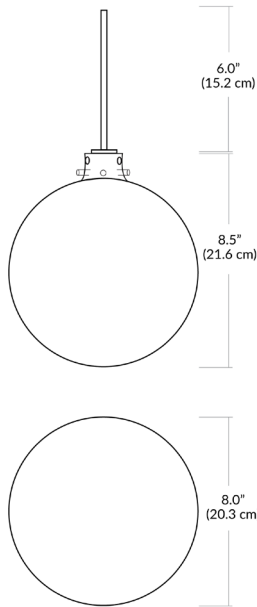

8" CLEAR GLASS SPHERE PENDANT

SPECIFICATIONS

Finish	Matte Black, White, or Polished Chrome
LED Color Temperature	3000K (standard) 2700K, 3500K, or 4000K also available
Wattage	2 Watts / 86 Lumens 3 Watts / 133 Lumens
Driver Location	Integral in canopy, remote, or above canopy (depending on canopy selected)
Dimming	Universal (TRIAC, ELV, 0-10V)
Color Rendering Index	90CRI
Input Voltage	120-277V - 50/60Hz
Cable Length	8' (for longer lengths, consult factory)

CUSTOM OPTIONS

See page 2 for socket finish options.

Shown with Polished Chrome socket

ORDERING GUIDE

← PRODUCT CODE							OPTIONS →		
CATEGORY	SERIES	DIFFUSER	SIZE	SOCKET COLOR	CCT	WATTAGE	MOUNTING	CABLE LENGTH	
SP	SPL	CL	08						
SP Small Pendant	SPL Large Glass Sphere	CL Clear	08 08" Diameter	Standard BL - Matte Black WH - White PC - Polished Chrome Special Order BZ - Bronze SG - Satin Gold SS - Satin Silver	27K - 2700K 30K - 3000K 35K - 3500K 40K - 4000K (30K Standard)	2W 2 Watts / 86 Lm 3W 3 Watts / 133 Lm	SP2 - 2.5" Canopy SP5 - 5" Canopy MPC - Multi-Port Canopy JTA - JackTrack	Indicate Cable Length in Inches - leave blank for default 096 = 96" (default) 300 = 300" (max.)	

Cable Length

- 096** = 96" (Default Length).
- XXX** = Custom Length (300" = maximum length)
- For Custom Lengths, please indicate length in inches.

For more information on Quatro, Duo, or Solo Modular Systems, JackTrack, or Multi-Port Canopies, see blackjacklighting.com.

9L (9'6"x6" / 18 Port)
MD-3818-XX-9L-X-XXX

BL Matte Black
PC Pol. Chrome
BZ Bronze
SG Satin Gold
SS Satin Silver

Additional configurations and options available. Contact factory for details.

Solo

Solo 48" Linear Configuration