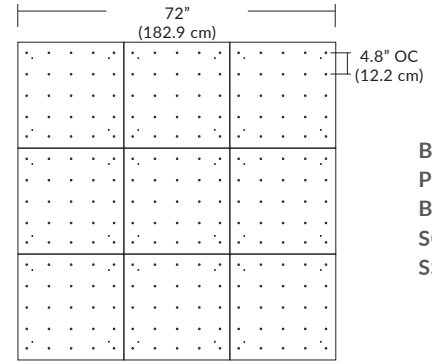

6S (6' 3x3 / 25 Port)
MQ-2425-XX-6S-X-XXX

BL Matte Black
PC Pol. Chrome
BZ Bronze
SG Satin Gold
SS Satin Silver

4L (4'x2' / 9 Port)
MQ-2425-XX-4L-X-XXX