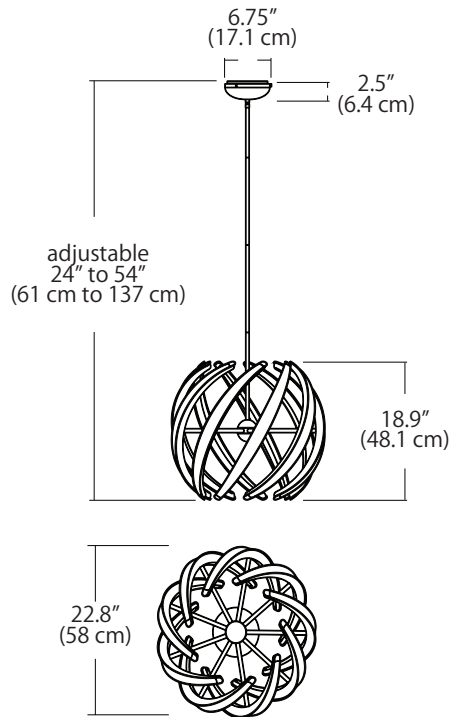

### SPECIFICATIONS

Finish	Satin Nickel (SN)
LED Color Temperature	3000K (standard)
Fixture Wattage	42 Watts
Delivered Lumens	3577 Lm (measured at 3000K)
Dimming	Universal (TRIAC, ELV, 0-10V)
Color Rendering Index	90CRI
Input Voltage	120-277VAC - 50/60Hz
Cable Length	144"
Fixture Weight	24 lb (11 kg)

NOTE: Includes 42" length adjustable stem kit (three 12" stems, one 6" stem, and one hang-straight swivel).

### ORDERING GUIDE

<b>SERIES</b>	<b>SIZE</b>	<b>FINISH</b>	<b>VOLTS / DIMMING</b>	<b>CCT</b>
<b>SWL</b>	<b>23P</b>	<b>SN</b>	<b>27U</b>	<b>30K</b>
SWL Swirl Pendant	23P 23" Pendant	SN - Satin Nickel	27U 120-277VAC, Universal Dimming	30K - 3000K (Standard)

#### OPTIONAL ACCESSORIES

**ADDITIONAL 24" STEMS**  
Part No: 92002-24-SN  
(Satin Nickel)

Example Part Number: SWL - 23P - SN - 27U - 30K