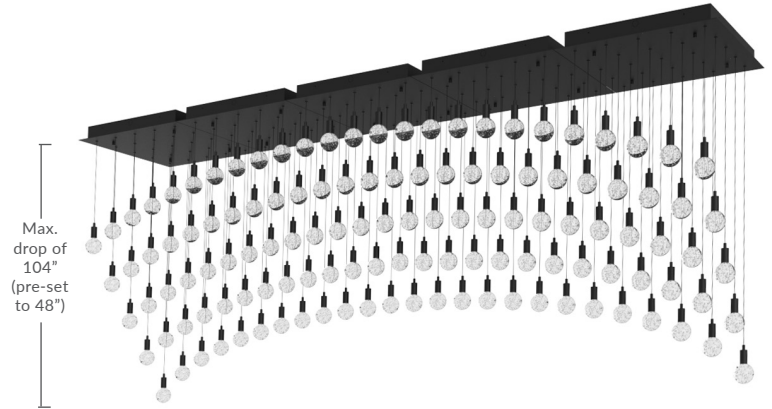

TGL PENDANT

SPECIFICATIONS

Finish	Matte Black (BL), Polished Chrome (PC), or White (WH)
LED Color Temperature	Available in 2700K, 3000K, 3500K, and 4000K (3000K Standard)
Wattage	240 Watts (2W / 86 Lm per pendant)
Lumens	10,300 Lumens
Driver Location	Integral in canopy or remote
Dimming	Universal (TRIAC, ELV, 0-10V)
Color Rendering Index	90CRI
Input Voltage	120-277VAC - 50/60Hz
Weight	220 lbs. (100 kgs.)
Max. Overall Height	104in - field adjustable up/down as needed. Pre-set max. drop to 48". No cutting required.

Max. drop of 104" (pre-set to 48")

Shown in Matte Black

ORDERING GUIDE

← PRODUCT CODE					OPTIONS →	
SERIES TGL	SIZE 120P	FINISH BL - Matte Black WH - White PC - Polished Chrome	VOLTS/DIMMING 27U 27U - 120-277VAC, Universal Dimming	CCT 27K - 2700K 30K - 3000K 35K - 3500K 40K - 4000K (30K Standard)	CABLE LENGTH Indicate Cable Length in Inches - leave blank for default 096 = 96" (default) 300 = 300" (max.)	DRIVER LOCATION IN - Integral (default) RE - Remote (Leave blank for default)

Example: TGL-120P-PC-27U-30K