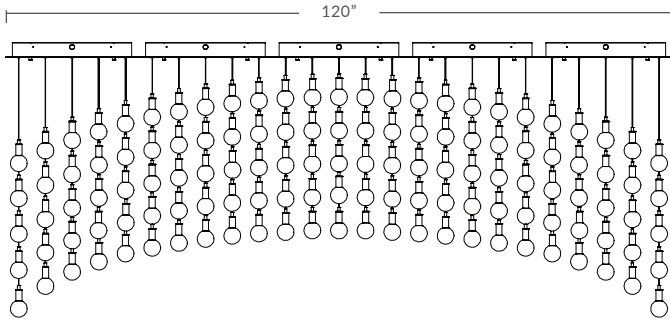

TGL PENDANT

SPECIFICATIONS

Finish	Matte Black (BL), Polished Chrome (PC), or White (WH)
LED Color Temperature	Available in 2700K, 3000K, 3500K, and 4000K (3000K Standard)
Wattage	240 Watts (2W / 86 Lm per pendant)
Lumens	10,300 Lumens
Driver Location	Integral in canopy or remote
Dimming	Universal (TRIAC, ELV, 0-10V)
Color Rendering Index	90CRI
Input Voltage	120-277VAC - 50/60Hz
Weight	220 lbs. (100 kgs.)
Max. Overall Height	104in - field adjustable up/down as needed. Pre-set max. drop to 48". No cutting required.

Max. drop of 104" (pre-set to 48")

Shown in Matte Black

ORDERING GUIDE

← PRODUCT CODE					OPTIONS →	
SERIES TGL	SIZE 120P	FINISH BL - Matte Black WH - White PC - Polished Chrome	VOLTS/DIMMING 27U 27U - 120-277VAC, Universal Dimming	CCT 27K - 2700K 30K - 3000K 35K - 3500K 40K - 4000K (30K Standard)	CABLE LENGTH Indicate Cable Length in Inches - leave blank for default 096 = 96" (default) 300 = 300" (max.)	DRIVER LOCATION IN - Integral (default) RE - Remote (Leave blank for default)

Example: TGL-120P-PC-27U-30K