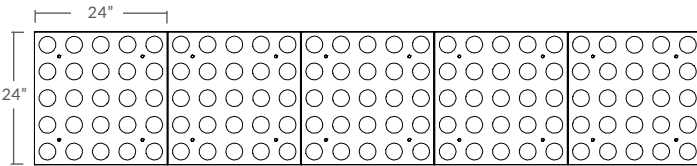

TGL PENDANT

SPECIFICATIONS

Finish	Matte Black (BL), Polished Chrome (PC), or White (WH)
LED Color Temperature	Available in 2700K, 3000K, 3500K, and 4000K (3000K Standard)
Wattage	240 Watts (2W / 86 Lm per pendant)
Lumens	10,300 Lumens
Driver Location	Integral in canopy or remote
Dimming	Universal (TRIAC, ELV, 0-10V)
Color Rendering Index	90CRI
Input Voltage	120-277VAC - 50/60Hz
Weight	220 lbs. (100 kgs.)
Max. Overall Height	104in - field adjustable up/down as needed. Pre-set max. drop to 48". No cutting required.

Max. drop of 104" (pre-set to 48")

Shown in Matte Black

ORDERING GUIDE

← PRODUCT CODE					OPTIONS →	
SERIES TGL	SIZE 120P	FINISH BL - Matte Black WH - White PC - Polished Chrome	VOLTS/DIMMING 27U 27U - 120-277VAC, Universal Dimming	CCT 27K - 2700K 30K - 3000K 35K - 3500K 40K - 4000K (30K Standard)	CABLE LENGTH Indicate Cable Length in Inches - leave blank for default 096 = 96" (default) 300 = 300" (max.)	DRIVER LOCATION IN - Integral (default) RE - Remote (Leave blank for default)