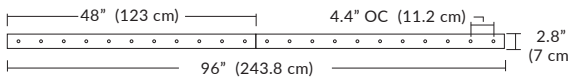

Linear Configurations

6L (6'x2' / 25 Port)
MQ-2425-XX-6L-X-XXX

Additional configurations and options available. Contact factory for details.

Duo

6L (6'4"x6" / 10 Port)
MD-3810-XX-6L-X-XXX

Linear Configurations

BL Matte Black
PC Pol. Chrome
BZ Bronze
SG Satin Gold
SS Satin Silver

9L (9'6"x6" / 18 Port)
MD-3818-XX-9L-X-XXX

Additional configurations and options available. Contact factory for details.

Solo

Solo 48" Linear Configuration

Solo (L) Configuration

Solo 22" Grid Configuration

Solo 48" Grid Configuration

BL Matte Black
WH Pol. Chrome
BZ Bronze
SG Satin Gold
SS Satin Silver

Additional configurations and options available. Contact factory for details.