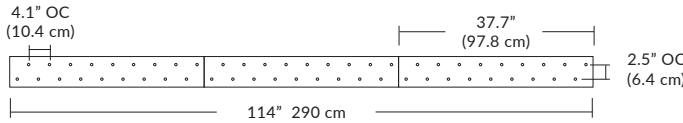

Cable Length

096 = 96" (Default Length).

XXX = Custom Length (300" = maximum length)

For Custom Lengths, please indicate length in inches.

For more information on Quatro, Duo, or Solo Modular Systems, JackTrack, or Multi-Port Canopies, see blackjacklighting.com.

Linear Configurations

6L (6'x2' / 25 Port)
MQ-2425-XX-6L-X-XXX

Additional configurations and options available. Contact factory for details.

Duo

6L (6'4"x6" / 10 Port)
MD-3810-XX-6L-X-XXX

Linear Configurations

BL Matte Black
PC Pol. Chrome
BZ Bronze
SG Satin Gold
SS Satin Silver

9L (9'6"x6" / 18 Port)
MD-3818-XX-9L-X-XXX

Additional configurations and options available. Contact factory for details.

Solo

Solo 48" Linear Configuration