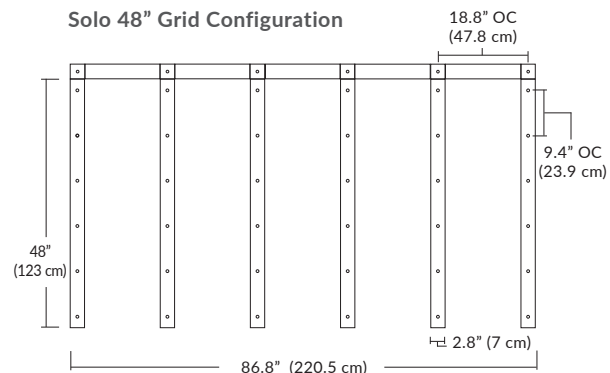

Solo 48" Grid Configuration

BL Matte Black
WH Pol. Chrome
BZ Bronze
SG Satin Gold
SS Satin Silver

Additional configurations and options available. Contact factory for details.