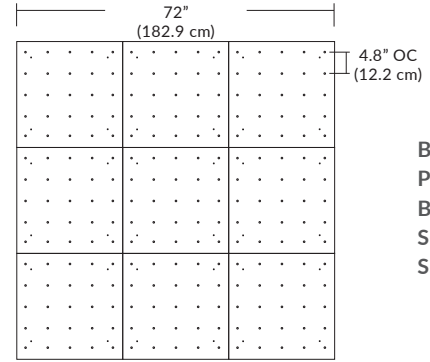

6S (6' 3x3 / 25 Port)
MQ-2425-XX-6S-X-XXX

BL Matte Black
PC Pol. Chrome
BZ Bronze
SG Satin Gold
SS Satin Silver

4L (4'x2' / 9 Port)
MQ-2425-XX-4L-X-XXX

Linear Configurations

6L (6'x2' / 25 Port)
MQ-2425-XX-6L-X-XXX