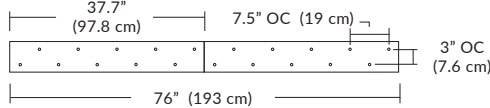

Cable Length

096 = 96" (Default Length).

XXX = Custom Length (300" = maximum length)

For Custom Lengths, please indicate length in inches.

For more information on Quatro, Duo, or Solo Modular Systems, JackTrack, or Multi-Port Canopies, see blackjacklighting.com.

Quatro

4S (4' 2x2 / 9 Port)
MQ-2409-XX-4S-X-XXX

Square Configurations

6S (6' 3x3 / 25 Port)
MQ-2425-XX-6S-X-XXX

BL Matte Black
PC Pol. Chrome
BZ Bronze
SG Satin Gold
SS Satin Silver

4L (4'x2' / 9 Port)
MQ-2425-XX-4L-X-XXX

Linear Configurations

6L (6'x2' / 25 Port)
MQ-2425-XX-6L-X-XXX

Additional configurations and options available. Contact factory for details.

Duo

6L (6'4"x6" / 10 Port)
MD-3810-XX-6L-X-XXX

Linear Configurations

BL Matte Black
PC Pol. Chrome
BZ Bronze
SG Satin Gold
SS Satin Silver

9L (9'6"x6" / 18 Port)
MD-3818-XX-9L-X-XXX

Additional configurations and options available. Contact factory for details.

Solo

Solo 48" Linear Configuration