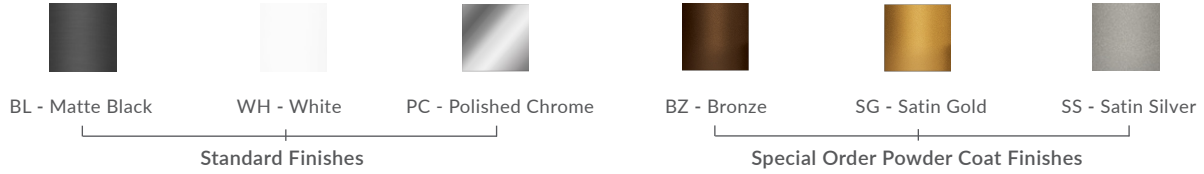

TALL CLEAR 1" LIGHT GUIDE PENDANT

SPECIFICATIONS

Finish	Matte Black, White, or Polished Chrome
LED Color Temperature	3000K (standard) 2700K, 3500K, or 4000K also available
Wattage	2 Watts / 86 Lumens or 3 Watts / 133 Lumens
Input Voltage	120-277V
Color Rendering Index	90CRI
Pendant Dimensions	1" Dia. x 5"H
Driver Location	Integral in canopy, remote, or above canopy (depending on canopy selected)
Cable Length	96" standard / 300" maximum
Minimum Pendant Drop	8"
Maximum Std. Pendant Drop	103"

CUSTOM OPTIONS

See page 2 for socket finish and mounting options.

Shown in
Matte Black (BL)

ORDERING GUIDE

← PRODUCT CODE							OPTIONS →	
CATEGORY	SERIES	DIFFUSER	SIZE	SOCKET COLOR	CCT	WATTAGE	MOUNTING	CABLE LENGTH
SP	LGD	TC	01					
SP Small Pendant	LGD Light Guide	TC Tall Clear	01 1" Diameter	Standard BL - Matte Black WH - White PC - Polished Chrome Special Order BZ - Bronze SG - Satin Gold SS - Satin Silver	27K - 2700K 30K - 3000K 35K - 3500K 40K - 4000K (30K Standard)	2W 2 Watts / 86 Lm 3W 3 Watts / 133 Lm	SP2 - 2.5" Canopy SP5 - 5" Canopy MPC - Multi-Port Canopy JTA - JackTrack	Indicate Cable Length in Inches - leave blank for default 096 = 96" (default) 300 = 300" (max.)

Example Part Number: SP-LGD-TC-01-PC-30K-3W-SP5

Socket Color

Wattage (Lumens measured at 3000K)

2W = 2 Watts / 86 Lumens, recommended for Multi-Port applications (Multi-Port system and JackTrack adapter).