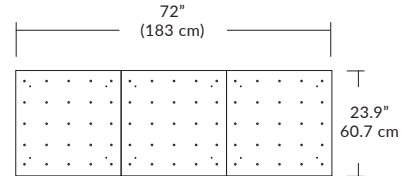

Quatro

4S (4' 2x2 / 9 Port)
MQ-2409-XX-4S-X-XXX

Square Configurations

6S (6' 3x3 / 25 Port)
MQ-2425-XX-6S-X-XXX

BL Matte Black
PC Pol. Chrome
BZ Bronze
SG Satin Gold
SS Satin Silver

4L (4'x2' / 9 Port)
MQ-2425-XX-4L-X-XXX

Linear Configurations

6L (6'x2' / 25 Port)
MQ-2425-XX-6L-X-XXX

Additional configurations and options available. Contact factory for details.

Duo

6L (6'4"x6" / 10 Port)
MD-3810-XX-6L-X-XXX

Linear Configurations