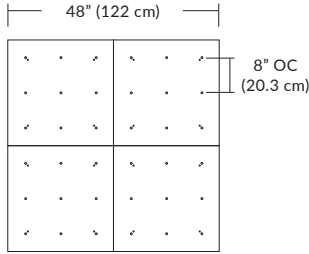

For more information on Quatro, Duo, or Solo Modular Systems, JackTrack, or Multi-Port Canopies, see blackjacklighting.com.

System	Pendant Mounting	Configuration Examples	Finish Options

Quatro

4S (4' 2x2 / 9 Port)
MQ-2409-XX-4S-X-XXX

Square Configurations