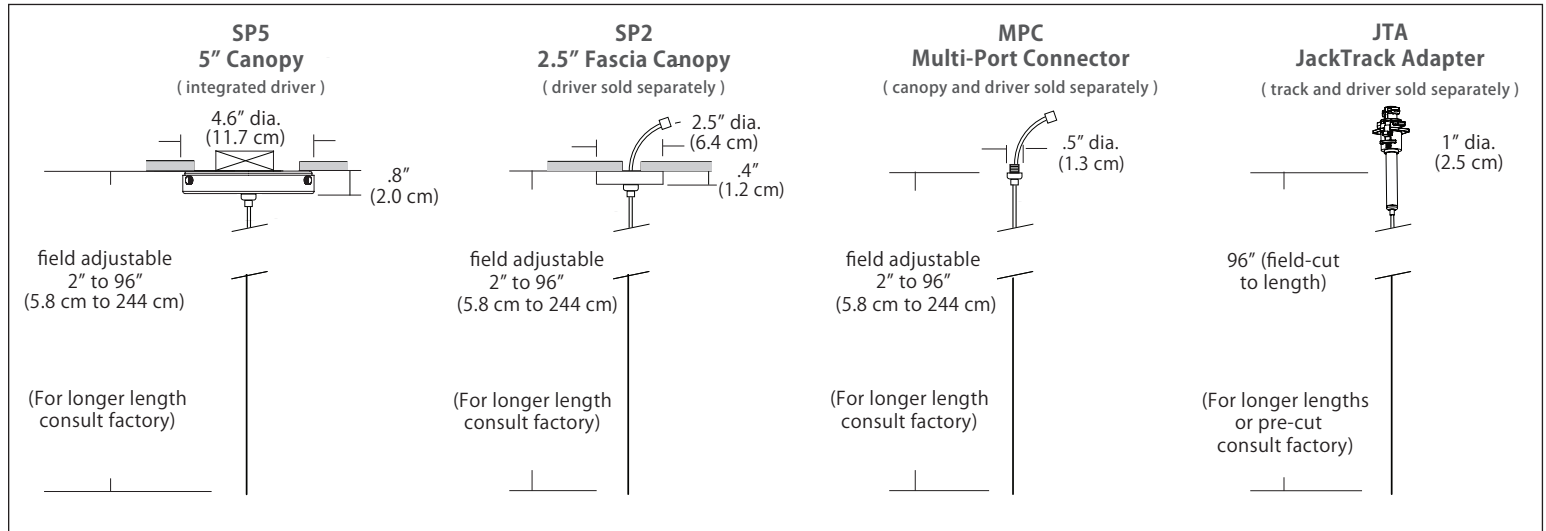

3W = 3 Watts / 133 Lumens, recommended for single pendant applications (5" Canopy and 2.5" Fascia Canopy).

Mounting

SP5 = 5" round canopy with integrated driver (included), attaches to rear of canopy and sits inside ceiling mounted junction box
Cable with modular connector attaches to canopy w/ integrated universal driver (120-277V / TRIAC, ELV, 0-10V dimming)

SP2 = 2.5" thin profile round canopy that attaches flush to a rigid ceiling (driver sold separately)
Cable with modular connector (and optional wire harness) attaches to a remote driver

MPC = Multi-port connector attaches to any of BlackJack's Multi-Port canopies (canopy and driver sold separately)
Cable with modular connector attaches to a driver inside a Multi-Port canopy (driver may be remote)

- MPC options include:
- Quatro, Duo, and Solo Modular Systems
 - Multi-Port canopies

JTA = Adapter connects the pendant in any position along the JackTrack system (track and driver sold separately)
Cable is cut to length and inserted in JackTrack adapter

Cable Length

096 = 96" (Default Length).

XXX = Custom Length (300" = maximum length)

For Custom Lengths, please indicate length in inches.

For more information on Quatro, Duo, or Solo Modular Systems, JackTrack, or Multi-Port Canopies, see blackjacklighting.com.