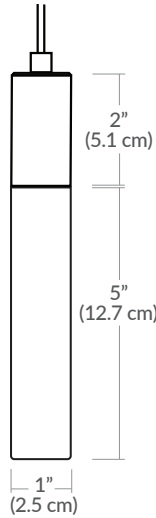

TALL CLEAR 1" LIGHT GUIDE PENDANT

SPECIFICATIONS

Finish	Matte Black, White, or Polished Chrome
LED Color Temperature	3000K (standard) 2700K, 3500K, or 4000K also available
Wattage	2 Watts / 86 Lumens or 3 Watts / 133 Lumens
Input Voltage	120-277V
Color Rendering Index	90CRI
Pendant Dimensions	1" Dia. x 5"H
Driver Location	Integral in canopy, remote, or above canopy (depending on canopy selected)
Cable Length	96" standard / 300" maximum
Minimum Pendant Drop	8"
Maximum Std. Pendant Drop	103"

CUSTOM OPTIONS

See page 2 for socket finish and mounting options.

Shown in
Matte Black (BL)

ORDERING GUIDE

← PRODUCT CODE							OPTIONS →	
CATEGORY	SERIES	DIFFUSER	SIZE	SOCKET COLOR	CCT	WATTAGE	MOUNTING	CABLE LENGTH
SP	LGD	TC	01					
SP Small Pendant	LGD Light Guide	TC Tall Clear	01 1" Diameter	Standard BL - Matte Black WH - White PC - Polished Chrome Special Order BZ - Bronze SG - Satin Gold SS - Satin Silver	27K - 2700K 30K - 3000K 35K - 3500K 40K - 4000K (30K Standard)	2W 2 Watts / 86 Lm 3W 3 Watts / 133 Lm	SP2 - 2.5" Canopy SP5 - 5" Canopy MPC - Multi-Port Canopy JTA - JackTrack	Indicate Cable Length in Inches - leave blank for default 096 = 96" (default) 300 = 300" (max.)

Cable Length

096 = 96" (Default Length).

XXX = Custom Length (300" = maximum length)

For Custom Lengths, please indicate length in inches.

For more information on Quatro, Duo, or Solo Modular Systems, JackTrack, or Multi-Port Canopies, see blackjacklighting.com.