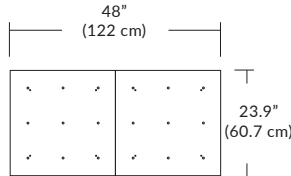

Quatro

4S (4' 2x2 / 9 Port)
MQ-2409-XX-4S-X-XXX

Square Configurations

6S (6' 3x3 / 25 Port)
MQ-2425-XX-6S-X-XXX

BL Matte Black
PC Pol. Chrome
BZ Bronze
SG Satin Gold
SS Satin Silver

4L (4'x2' / 9 Port)
MQ-2425-XX-4L-X-XXX

Linear Configurations

6L (6'x2' / 25 Port)
MQ-2425-XX-6L-X-XXX

Additional configurations and options available. Contact factory for details.

Duo

6L (6'4"x6" / 10 Port)
MD-3810-XX-6L-X-XXX

Linear Configurations