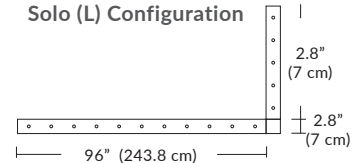

Solo (L) Configuration