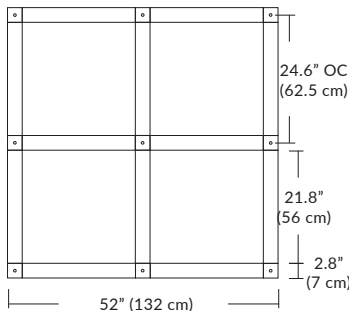

Solo 22" Grid Configuration