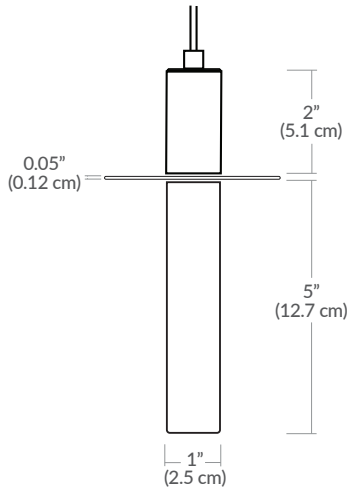

TALL FROSTED LIGHT GUIDE PENDANT w/BRIM

SPECIFICATIONS

Finish	Matte Black, White, or Polished Chrome
LED Color Temperature	3000K (standard) 2700K, 3500K, or 4000K also available
Wattage	2 Watts / 86 Lumens or 3 Watts / 133 Lumens
Input Voltage	120-277V
Color Rendering Index	90CRI
Pendant Dimensions	1" Dia. x 5.1"H
Driver Location	Integral in canopy, remote, or above canopy (depending on canopy selected)
Cable Length	96" standard / 300" maximum
Minimum Pendant Drop	8"
Maximum Std. Pendant Drop	103"

CUSTOM OPTIONS

See page 2 for socket finish and mounting options.

Shown in
Matte Black (BL)

ORDERING GUIDE

← PRODUCT CODE							OPTIONS →	
CATEGORY	SERIES	DIFFUSER	SIZE	SOCKET COLOR	CCT	WATTAGE	MOUNTING	CABLE LENGTH
SP	LGR	TF	01					
SP Small Pendant	LGR Light Guide w/Brim	TF Tall Frosted	01 1" Diameter	Standard BL - Matte Black WH - White PC - Polished Chrome Special Order BZ - Bronze SG - Satin Gold SS - Satin Silver	27K - 2700K 30K - 3000K 35K - 3500K 40K - 4000K (30K Standard)	2W 2 Watts / 86 Lm 3W 3 Watts / 133 Lm	SP2 - 2.5" Canopy SP5 - 5" Canopy MPC - Multi-Port Canopy JTA - JackTrack	Indicate Cable Length in Inches - leave blank for default 096 = 96" (default) 300 = 300" (max.)

3W = 3 Watts / 133 Lumens, recommended for single pendant applications (5" Canopy and 2.5" Fascia Canopy).

Mounting

SP5 = 5" round canopy with integrated driver (included), attaches to rear of canopy and sits inside ceiling mounted junction box
Cable with modular connector attaches to canopy w/ integrated universal driver (120-277V / TRIAC, ELV, 0-10V dimming)

Cable Length

096 = 96" (Default Length).

XXX = Custom Length (300" = maximum length)

For Custom Lengths, please indicate length in inches.

For more information on Quatro, Duo, or Solo Modular Systems, JackTrack, or Multi-Port Canopies, see blackjacklighting.com.