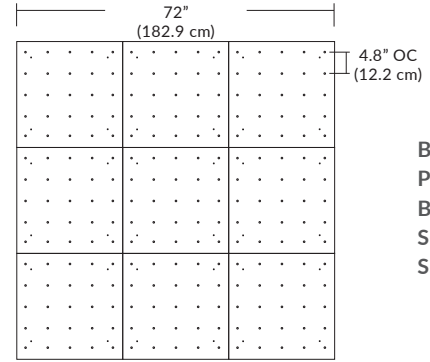

6S (6' 3x3 / 25 Port)
MQ-2425-XX-6S-X-XXX