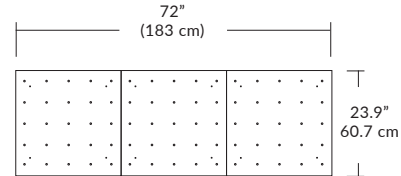

Quatro

4S (4' 2x2 / 9 Port)
MQ-2409-XX-4S-X-XXX

Square Configurations

6S (6' 3x3 / 25 Port)
MQ-2425-XX-6S-X-XXX

4L (4'x2' / 9 Port)
MQ-2425-XX-4L-X-XXX

Linear Configurations

6L (6'x2' / 25 Port)
MQ-2425-XX-6L-X-XXX

BL Matte Black
PC Pol. Chrome
BZ Bronze
SG Satin Gold
SS Satin Silver

Additional configurations and options available. Contact factory for details.

Duo

6L (6'4"x6" / 10 Port)
MD-3810-XX-6L-X-XXX

Linear Configurations