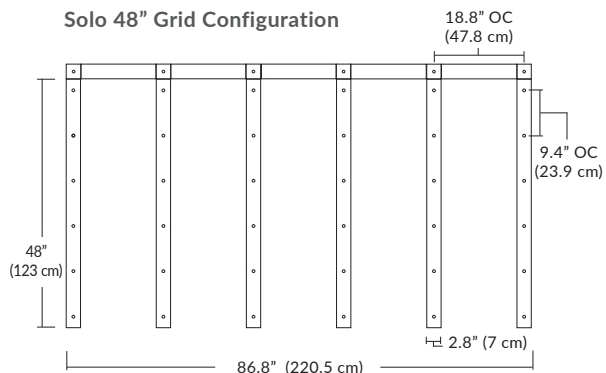

Solo 48" Grid Configuration

BL Matte Black
WH Pol. Chrome
BZ Bronze
SG Satin Gold
SS Satin Silver

Additional configurations and options available. Contact factory for details.