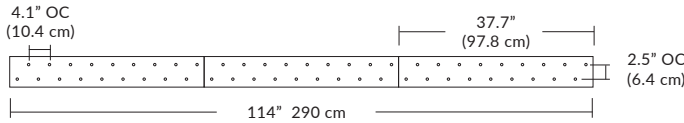

Cable Length

096 = 96" (Default Length).

XXX = Custom Length (300" = maximum length)

For Custom Lengths, please indicate length in inches.

For more information on Quatro, Duo, or Solo Modular Systems, JackTrack, or Multi-Port Canopies, see blackjacklighting.com.

Quatro

4S (4' 2x2 / 9 Port)
MQ-2409-XX-4S-X-XXX

Square Configurations

6S (6' 3x3 / 25 Port)
MQ-2425-XX-6S-X-XXX

4L (4'x2' / 9 Port)
MQ-2425-XX-4L-X-XXX

Linear Configurations

6L (6'x2' / 25 Port)
MQ-2425-XX-6L-X-XXX

BL Matte Black
PC Pol. Chrome
BZ Bronze
SG Satin Gold
SS Satin Silver

Additional configurations and options available. Contact factory for details.

Duo

6L (6'4"x6" / 10 Port)
MD-3810-XX-6L-X-XXX

Linear Configurations

9L (9'6"x6" / 18 Port)
MD-3818-XX-9L-X-XXX

BL Matte Black
PC Pol. Chrome
BZ Bronze
SG Satin Gold
SS Satin Silver

Additional configurations and options available. Contact factory for details.

Solo

Solo 48" Linear Configuration