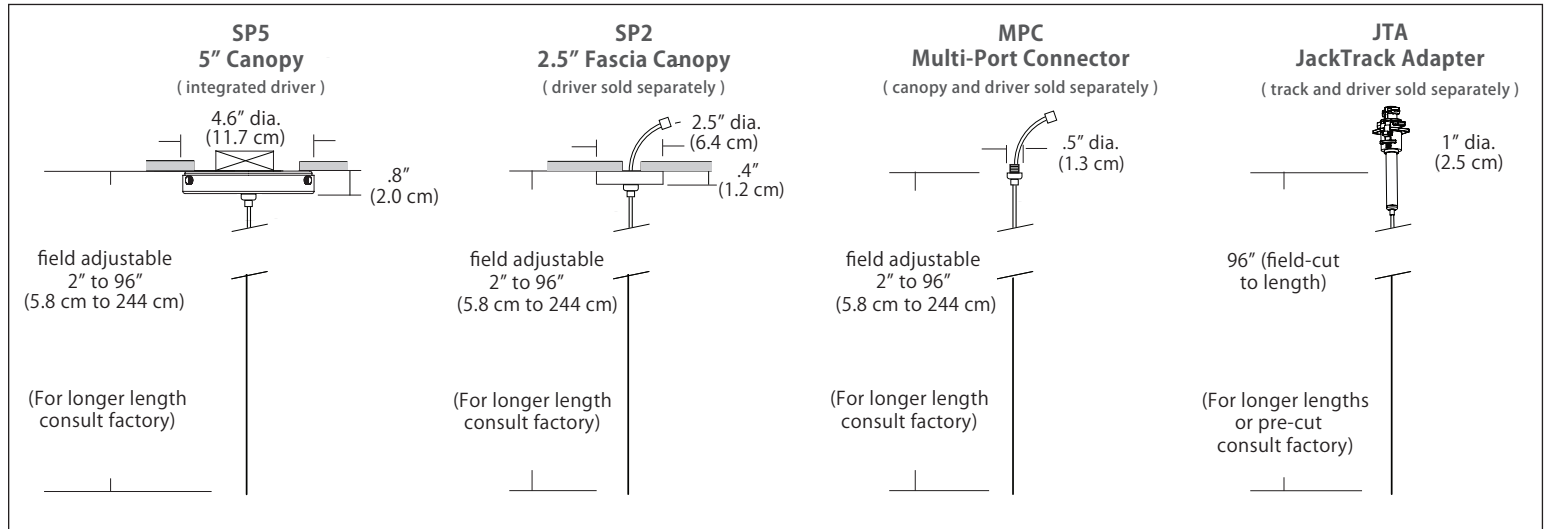

3W = 3 Watts / 133 Lumens, recommended for single pendant applications (5" Canopy and 2.5" Fascia Canopy).

Mounting

SP5 = 5" round canopy with integrated driver (included), attaches to rear of canopy and sits inside ceiling mounted junction box
Cable with modular connector attaches to canopy w/ integrated universal driver (120-277V / TRIAC, ELV, 0-10V dimming)

SP2 = 2.5" thin profile round canopy that attaches flush to a rigid ceiling (driver sold separately)
Cable with modular connector (and optional wire harness) attaches to a remote driver

MPC = Multi-port connector attaches to any of BlackJack's Multi-Port canopies (canopy and driver sold separately)
Cable with modular connector attaches to a driver inside a Multi-Port canopy (driver may be remote)

- MPC options include:
- Quatro, Duo, and Solo Modular Systems
 - Multi-Port canopies

JTA = Adapter connects the pendant in any position along the JackTrack system (track and driver sold separately)
Cable is cut to length and inserted in JackTrack adapter

Cable Length

096 = 96" (Default Length).

XXX = Custom Length (300" = maximum length)

For Custom Lengths, please indicate length in inches.

For more information on Quatro, Duo, or Solo Modular Systems, JackTrack, or Multi-Port Canopies, see blackjacklighting.com.