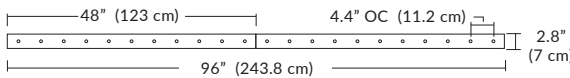

BL Matte Black
PC Pol. Chrome
BZ Bronze
SG Satin Gold
SS Satin Silver

Additional configurations and options available. Contact factory for details.

Duo

6L (6'4"x6" / 10 Port)
MD-3810-XX-6L-X-XXX

Linear Configurations

9L (9'6"x6" / 18 Port)
MD-3818-XX-9L-X-XXX

BL Matte Black
PC Pol. Chrome
BZ Bronze
SG Satin Gold
SS Satin Silver

Additional configurations and options available. Contact factory for details.

Solo

Solo 48" Linear Configuration

Solo (L) Configuration

Solo 22" Grid Configuration

Solo 48" Grid Configuration

BL Matte Black
WH Pol. Chrome
BZ Bronze
SG Satin Gold
SS Satin Silver

Additional configurations and options available. Contact factory for details.