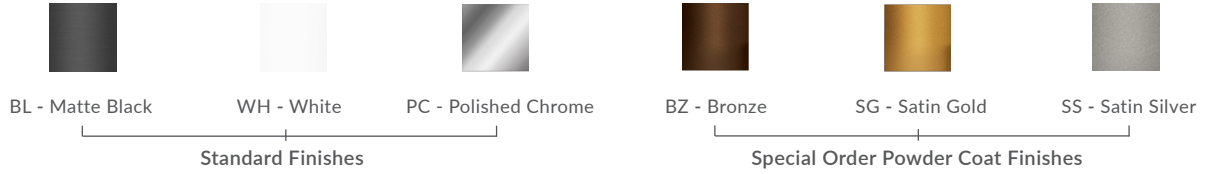

TALL FROSTED LIGHT GUIDE PENDANT w/BRIM

SPECIFICATIONS

Finish	Matte Black, White, or Polished Chrome
LED Color Temperature	3000K (standard) 2700K, 3500K, or 4000K also available
Wattage	2 Watts / 86 Lumens or 3 Watts / 133 Lumens
Input Voltage	120-277V
Color Rendering Index	90CRI
Pendant Dimensions	1" Dia. x 5.1"H
Driver Location	Integral in canopy, remote, or above canopy (depending on canopy selected)
Cable Length	96" standard / 300" maximum
Minimum Pendant Drop	8"
Maximum Std. Pendant Drop	103"

CUSTOM OPTIONS

See page 2 for socket finish and mounting options.

Shown in
Matte Black (BL)

ORDERING GUIDE

← PRODUCT CODE							OPTIONS →	
CATEGORY	SERIES	DIFFUSER	SIZE	SOCKET COLOR	CCT	WATTAGE	MOUNTING	CABLE LENGTH
SP	LGR	TF	01					
SP Small Pendant	LGR Light Guide w/Brim	TF Tall Frosted	01 1" Diameter	Standard BL - Matte Black WH - White PC - Polished Chrome Special Order BZ - Bronze SG - Satin Gold SS - Satin Silver	27K - 2700K 30K - 3000K 35K - 3500K 40K - 4000K (30K Standard)	2W 2 Watts / 86 Lm 3W 3 Watts / 133 Lm	SP2 - 2.5" Canopy SP5 - 5" Canopy MPC - Multi-Port Canopy JTA - JackTrack	Indicate Cable Length in Inches - leave blank for default 096 = 96" (default) 300 = 300" (max.)

Example Part Number: SP-LGR-TF-01-BL-30K-3W-SP5

Socket Color

Wattage (Lumens measured at 3000K)

2W = 2 Watts / 86 Lumens, recommended for Multi-Port applications (Multi-Port system and JackTrack adapter).