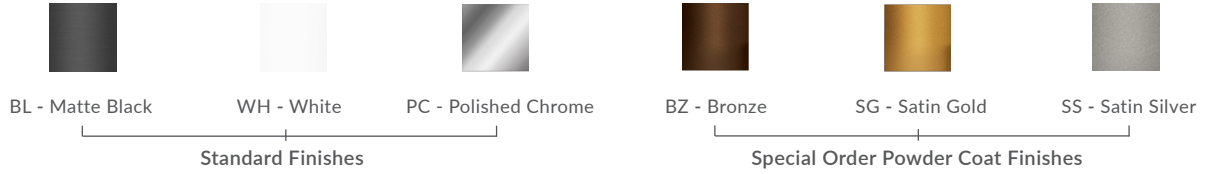

TALL FROSTED LIGHT GUIDE PENDANT

SPECIFICATIONS

Finish	Matte Black, White, or Polished Chrome
LED Color Temperature	3000K (standard) 2700K, 3500K, or 4000K also available
Wattage	2 Watts / 86 Lumens or 3 Watts / 133 Lumens
Input Voltage	120-277V
Color Rendering Index	90CRI
Pendant Dimensions	1" Dia. x 5"H
Driver Location	Integral in canopy, remote, or above canopy (depending on canopy selected)
Cable Length	96" standard / 300" maximum
Minimum Pendant Drop	8"
Maximum Std. Pendant Drop	103"

CUSTOM OPTIONS

See page 2 for socket finish and mounting options.

Shown in
Matte Black (BL)

ORDERING GUIDE

← PRODUCT CODE							OPTIONS →	
CATEGORY	SERIES	DIFFUSER	SIZE	SOCKET COLOR	CCT	WATTAGE	MOUNTING	CABLE LENGTH
SP	LGD	TF	01					
SP Small Pendant	LGD Light Guide	TF Tall Frosted	01 1" Diameter	Standard BL - Matte Black WH - White PC - Polished Chrome Special Order BZ - Bronze SG - Satin Gold SS - Satin Silver	27K - 2700K 30K - 3000K 35K - 3500K 40K - 4000K (30K Standard)	2W 2 Watts / 86 Lm 3W 3 Watts / 133 Lm	SP2 - 2.5" Canopy SP5 - 5" Canopy MPC - Multi-Port Canopy JTA - JackTrack	Indicate Cable Length in Inches - leave blank for default 096 = 96" (default) 300 = 300" (max.)

Example Part Number: SP-LGD-TF-01-BL-30K-3W-SP5

Socket Color

Wattage (Lumens measured at 3000K)

2W = 2 Watts / 86 Lumens, recommended for Multi-Port applications (Multi-Port system and JackTrack adapter).