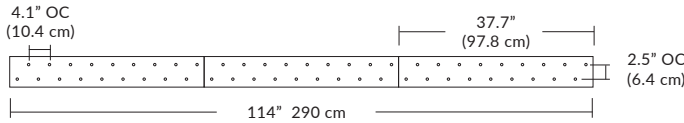

Cable Length

096 = 96" (Default Length).

XXX = Custom Length (300" = maximum length)

For Custom Lengths, please indicate length in inches.

For more information on Quatro, Duo, or Solo Modular Systems, JackTrack, or Multi-Port Canopies, see blackjacklighting.com.

Linear Configurations

6L (6'x2' / 25 Port)
MQ-2425-XX-6L-X-XXX

Additional configurations and options available. Contact factory for details.

Duo

6L (6'4"x6" / 10 Port)
MD-3810-XX-6L-X-XXX

Linear Configurations

9L (9'6"x6" / 18 Port)
MD-3818-XX-9L-X-XXX

BL Matte Black
PC Pol. Chrome
BZ Bronze
SG Satin Gold
SS Satin Silver

Additional configurations and options available. Contact factory for details.

Solo

Solo 48" Linear Configuration