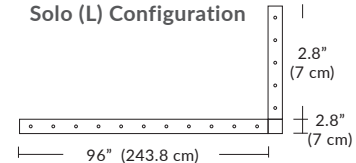

Solo (L) Configuration