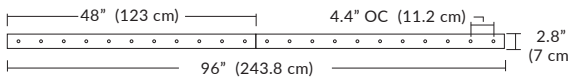

Linear Configurations

6L (6'x2' / 25 Port)
MQ-2425-XX-6L-X-XXX

Additional configurations and options available. Contact factory for details.

Duo

6L (6'4"x6" / 10 Port)
MD-3810-XX-6L-X-XXX

Linear Configurations

9L (9'6"x6" / 18 Port)
MD-3818-XX-9L-X-XXX

BL Matte Black
PC Pol. Chrome
BZ Bronze
SG Satin Gold
SS Satin Silver

Additional configurations and options available. Contact factory for details.

Solo

Solo 48" Linear Configuration

Solo (L) Configuration

Solo 22" Grid Configuration

Solo 48" Grid Configuration

BL Matte Black
WH Pol. Chrome
BZ Bronze
SG Satin Gold
SS Satin Silver

Additional configurations and options available. Contact factory for details.