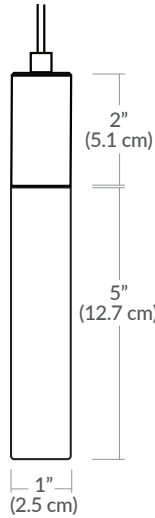

TALL FROSTED LIGHT GUIDE PENDANT

SPECIFICATIONS

Finish	Matte Black, White, or Polished Chrome
LED Color Temperature	3000K (standard) 2700K, 3500K, or 4000K also available
Wattage	2 Watts / 86 Lumens or 3 Watts / 133 Lumens
Input Voltage	120-277V
Color Rendering Index	90CRI
Pendant Dimensions	1" Dia. x 5"H
Driver Location	Integral in canopy, remote, or above canopy (depending on canopy selected)
Cable Length	96" standard / 300" maximum
Minimum Pendant Drop	8"
Maximum Std. Pendant Drop	103"

CUSTOM OPTIONS

See page 2 for socket finish and mounting options.

Shown in
Matte Black (BL)

ORDERING GUIDE

← PRODUCT CODE							OPTIONS →	
CATEGORY	SERIES	DIFFUSER	SIZE	SOCKET COLOR	CCT	WATTAGE	MOUNTING	CABLE LENGTH
SP	LGD	TF	01					
SP Small Pendant	LGD Light Guide	TF Tall Frosted	01 1" Diameter	Standard BL - Matte Black WH - White PC - Polished Chrome Special Order BZ - Bronze SG - Satin Gold SS - Satin Silver	27K - 2700K 30K - 3000K 35K - 3500K 40K - 4000K (30K Standard)	2W 2 Watts / 86 Lm 3W 3 Watts / 133 Lm	SP2 - 2.5" Canopy SP5 - 5" Canopy MPC - Multi-Port Canopy JTA - JackTrack	Indicate Cable Length in Inches - leave blank for default 096 = 96" (default) 300 = 300" (max.)

Cable Length

096 = 96" (Default Length).

XXX = Custom Length (300" = maximum length)

For Custom Lengths, please indicate length in inches.

For more information on Quatro, Duo, or Solo Modular Systems, JackTrack, or Multi-Port Canopies, see blackjacklighting.com.