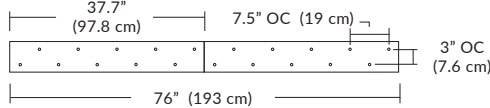

Cable Length

096 = 96" (Default Length).

XXX = Custom Length (300" = maximum length)

For Custom Lengths, please indicate length in inches.

For more information on Quatro, Duo, or Solo Modular Systems, JackTrack, or Multi-Port Canopies, see blackjacklighting.com.

Quatro

4S (4' 2x2 / 9 Port)
MQ-2409-XX-4S-X-XXX

Square Configurations

6S (6' 3x3 / 25 Port)
MQ-2425-XX-6S-X-XXX

BL Matte Black
PC Pol. Chrome
BZ Bronze
SG Satin Gold
SS Satin Silver

4L (4'x2' / 9 Port)
MQ-2425-XX-4L-X-XXX

Linear Configurations

6L (6'x2' / 25 Port)
MQ-2425-XX-6L-X-XXX

Additional configurations and options available. Contact factory for details.

Duo

6L (6'4"x6" / 10 Port)
MD-3810-XX-6L-X-XXX

Linear Configurations

9L (9'6"x6" / 18 Port)
MD-3818-XX-9L-X-XXX

BL Matte Black
PC Pol. Chrome
BZ Bronze
SG Satin Gold
SS Satin Silver

Additional configurations and options available. Contact factory for details.

Solo

Solo 48" Linear Configuration