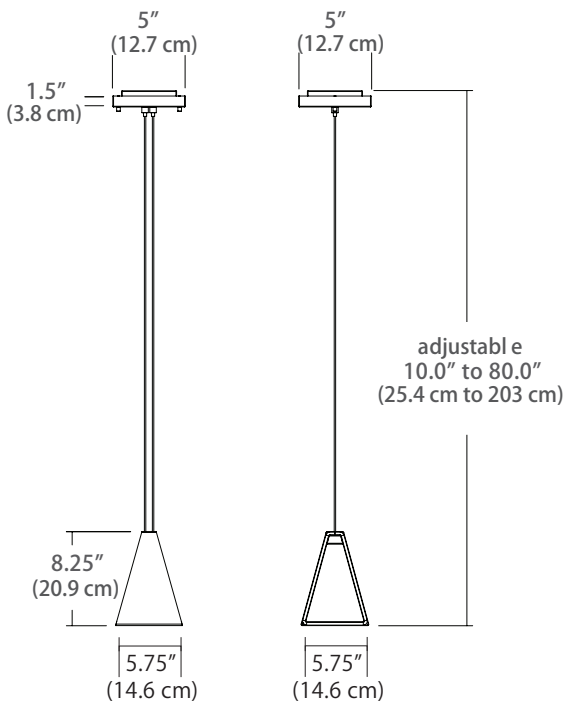

TRIA 5in PENDANT

SPECIFICATIONS

Finishes	{Polished Chrome (PC) or White (WH)}
LED Color Temperature	3000K (standard)
Fixture Wattage	7 Watts
Delivered Lumens	321 Lm (measured at 3000K)
Dimming	TRIAC Dimming (Standard)
Color Rendering Index	90CRI
Input Voltage	120VAC - 50/60Hz
Pendant Dimensions	8.25"H x 5.75"W x 5.75"D

ORDERING GUIDE

SERIES	SIZE	FINISH	VOLTS / DIMMING	CCT	CABLE LENGTH
TRI	05		12T	30K	
TRI Tria	05 5" Pendant	Standard PC - Polished Chrome WH - White	Standard 12T 120VAC TRIAC Dimming	30K - 3000K (Standard)	(72" Standard) (Change Length for custom cable length in inches)

Example Part Number: TRI - 05 - PC - 12T - 30K - 96