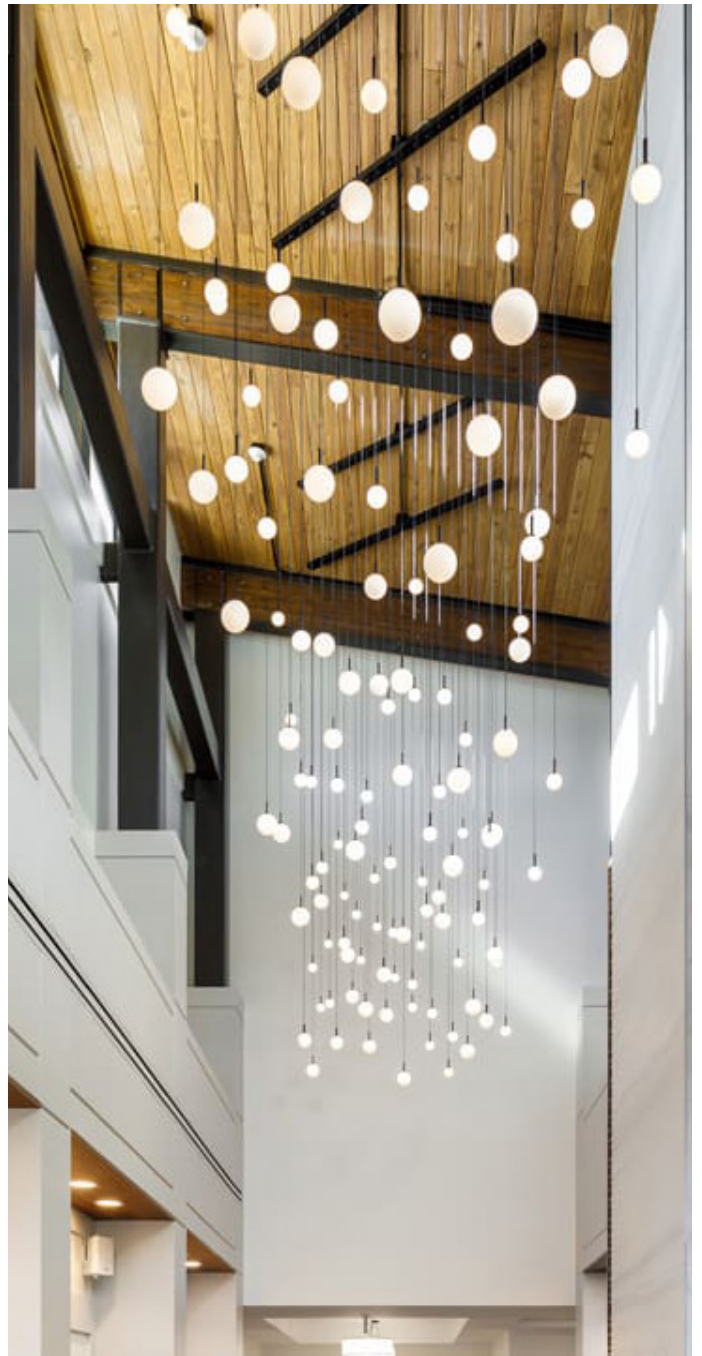

# Tsali Care Center -CIHA

Location:	Cherokee, NC
Rep:	Lighting Solutions, Philadelphia PA Lightology, Chicago IL
Specifier:	McMillan Pazdan Smith
System:	Solo Linear System
Pendant:	White Glass Globe Pendants

## Challenge:

As a central part of a large new construction project, designers sought an impressive pendant lighting system that could highlight the facility's main "great hall." Challenges included a two-story sloped ceiling, limited junction boxes for drivers, and budget constraints.

## Solution:

Blackjack's solution used a 96-inch Solo system, with each run supporting 22 pendants in two sizes, suspended at varying heights and mounted along the centerline of the hall. The sloped ceiling posed no issue, as the Solo system accommodates mounting angles up to 30 degrees, while random run lengths between 131 and 200 inches helped visually fill the space.

## Related Products

System: Quatro System

Pendant: 3" Frosted Acrylic Globe