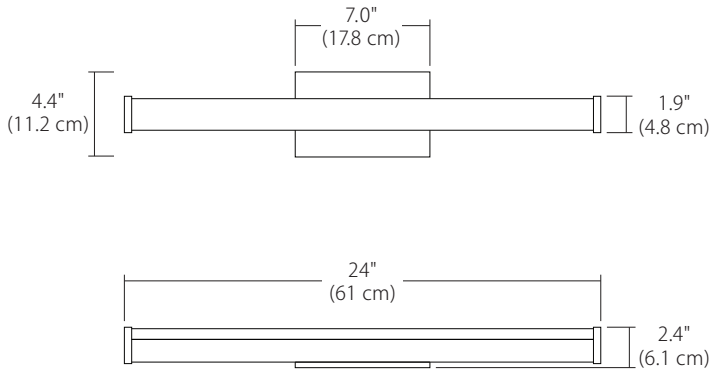

VECTOR 24" VANITY

SPECIFICATIONS

Finish	Satin Nickel
LED Color Temperature	3000K (standard) 2700K, 3500K, or 4000K also available
Fixture Wattage	18 Watts
Delivered Lumens	1100 Lm (measured at 3000K)
Dimming	TRIAC Dimming
Color Rendering Index	90CRI
Input Voltage	120VAC - 50/60Hz
Pendant Dimensions	24"L x 4.3"W x 2.4"D

ORDERING GUIDE

SERIES

VEC

VEC
Vector

SIZE

24V

24V
24" Vanity

FINISH

Example Part Number: VEC - 24V - SN - 12T - 30K